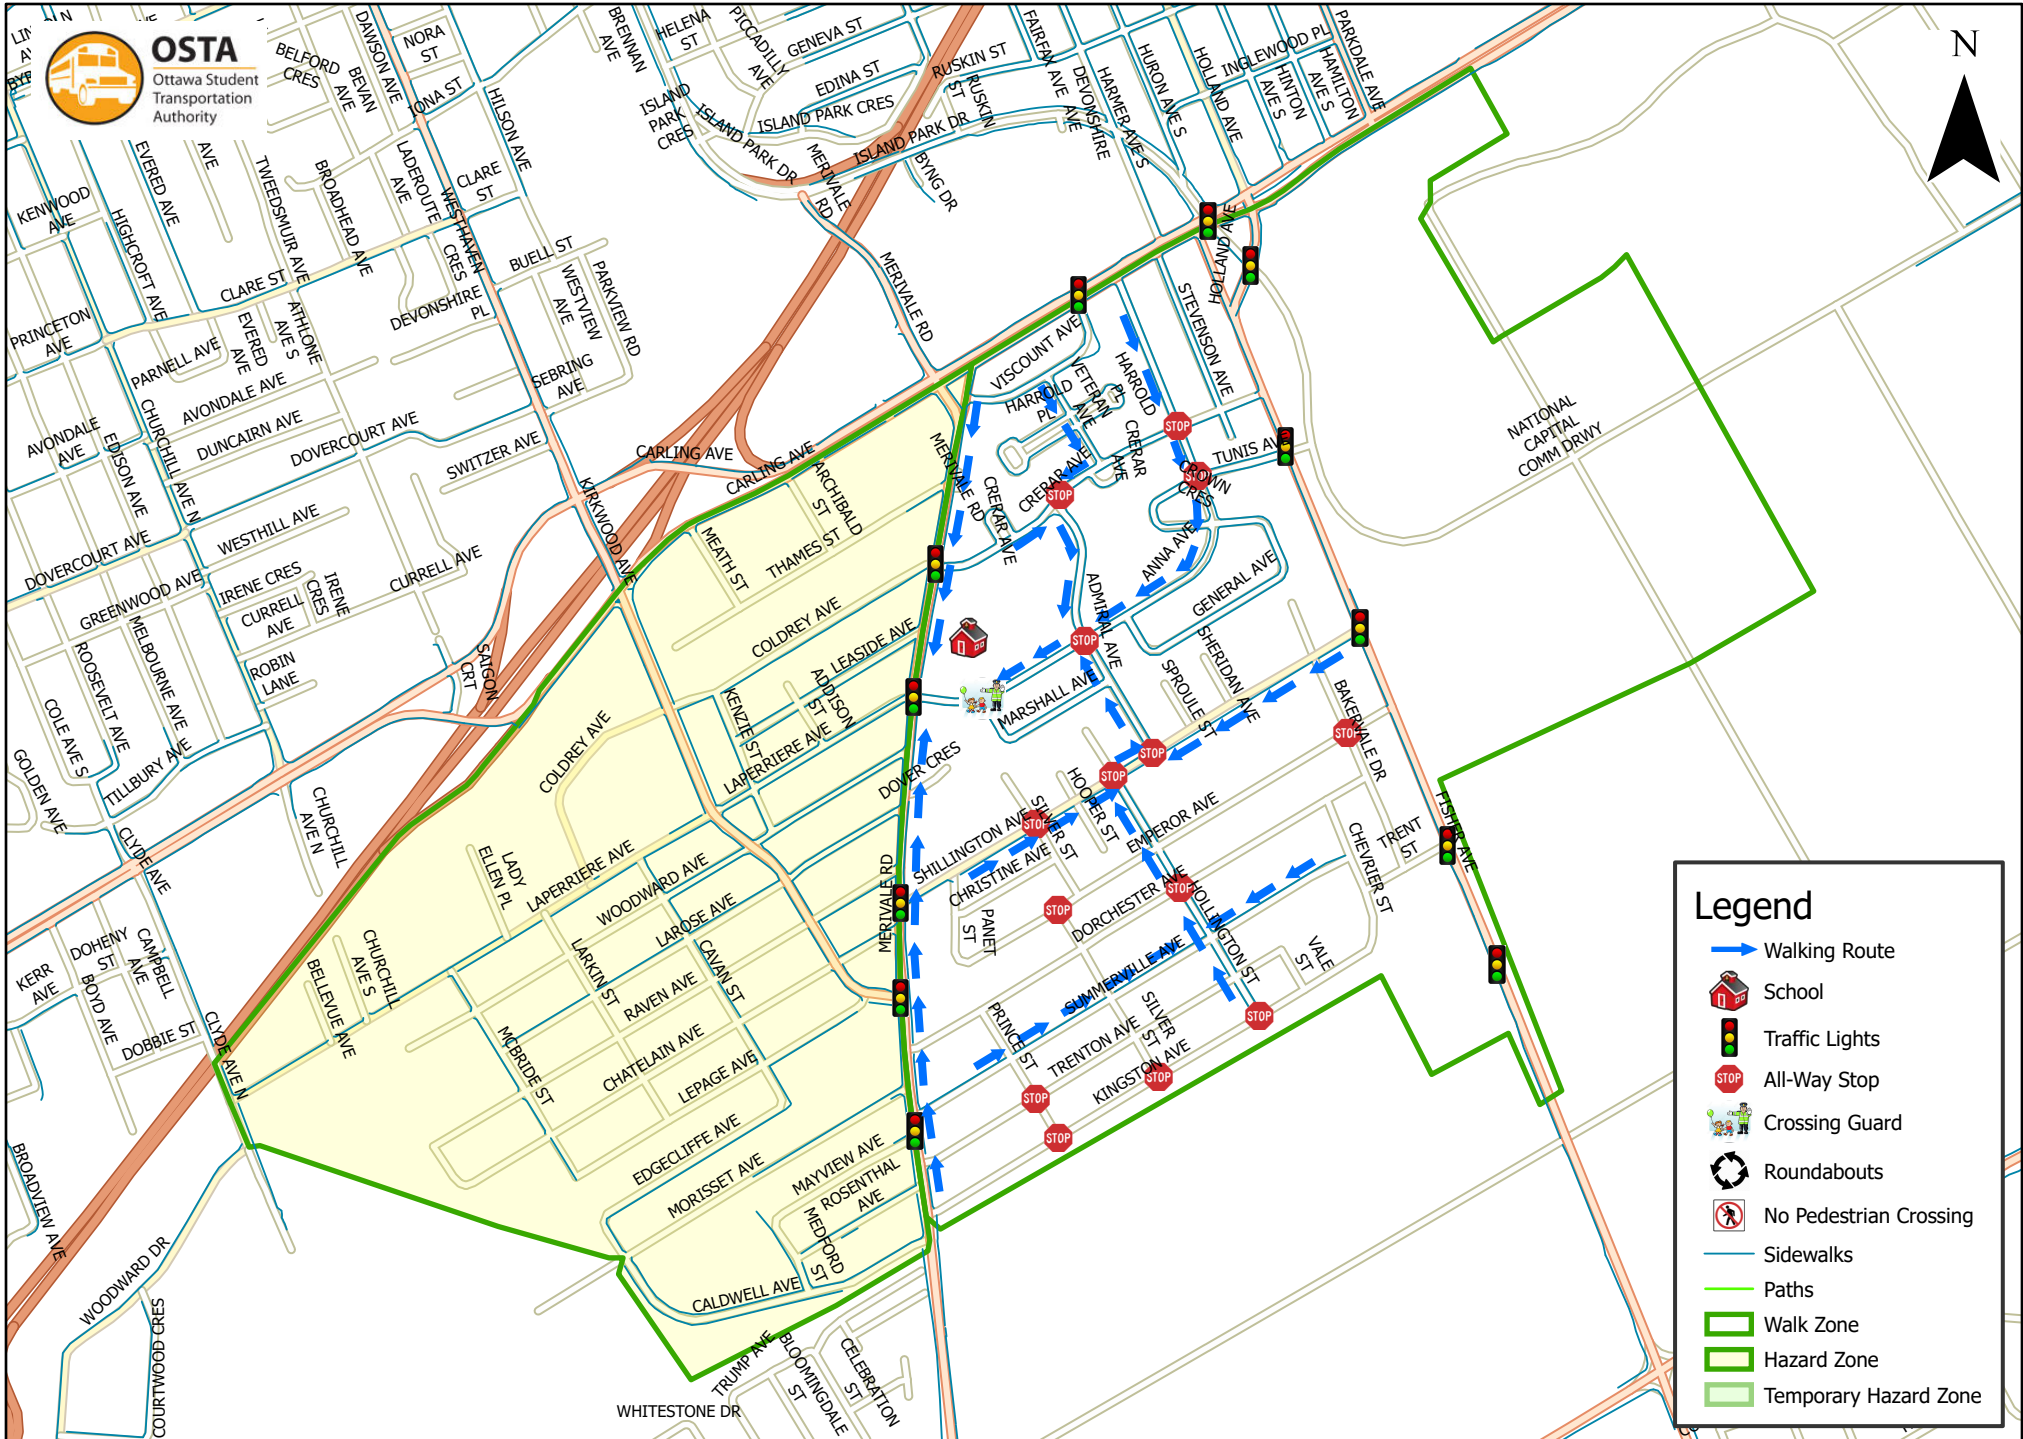

# W.E. Gowling Public School 1.6 km Walk Zone Grades 1-6

This map is intended for information purposes only. Ottawa Student Transportation Authority assumes no responsibility for people using these routes.