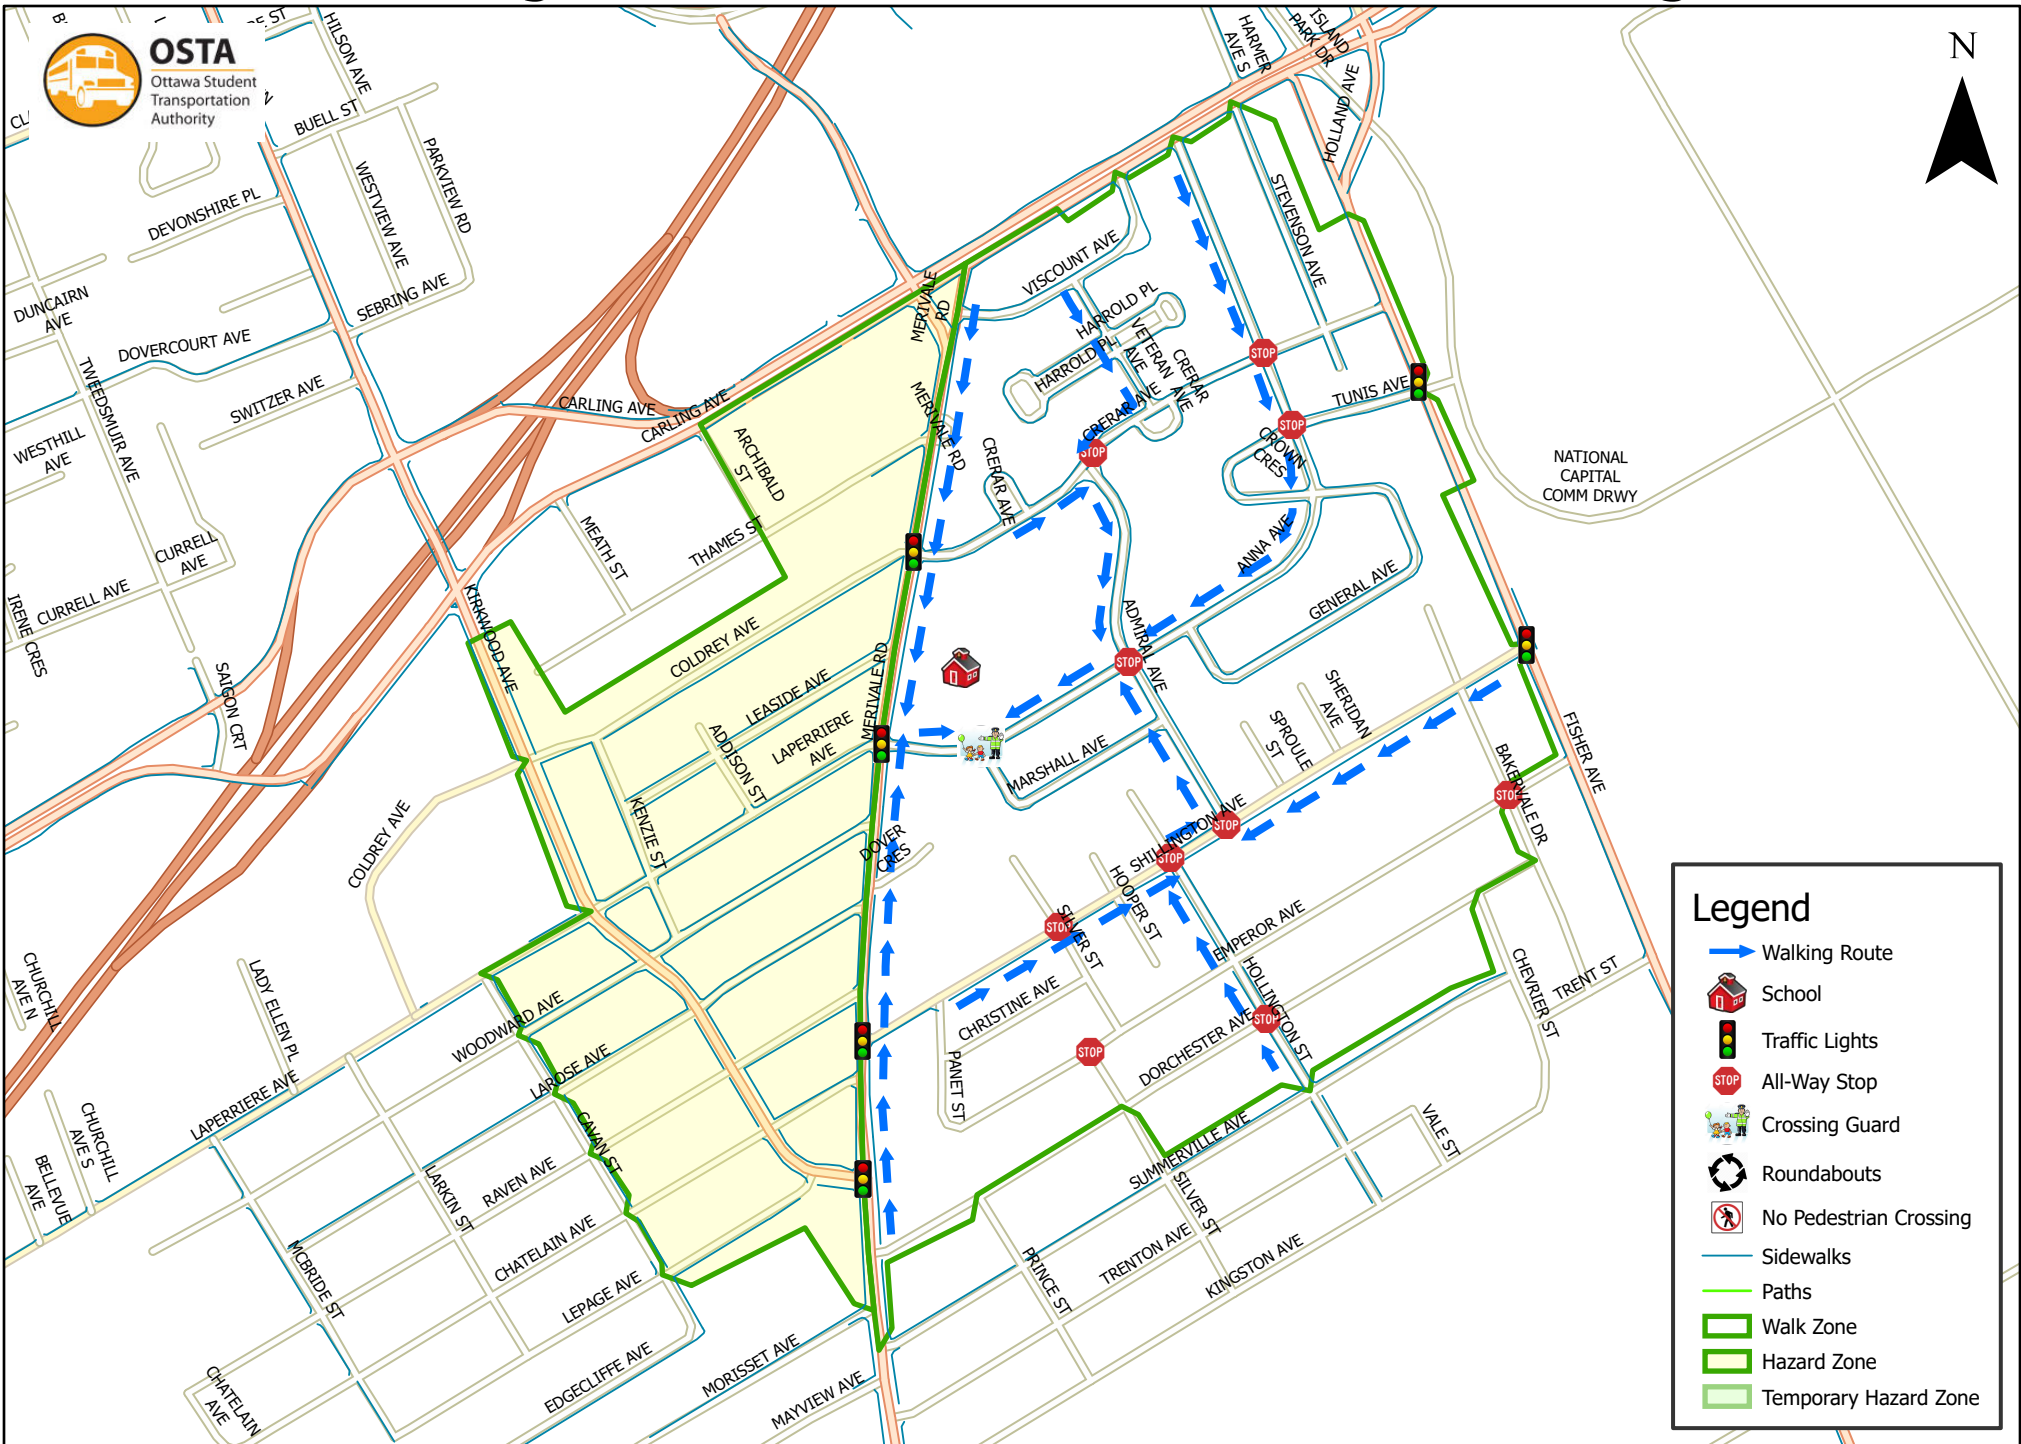

W.E. Gowling Public School 800 m Walk Zone Kindergarten

This map is intended for information purposes only. Ottawa Student Transportation Authority assumes no responsibility for people using these routes.