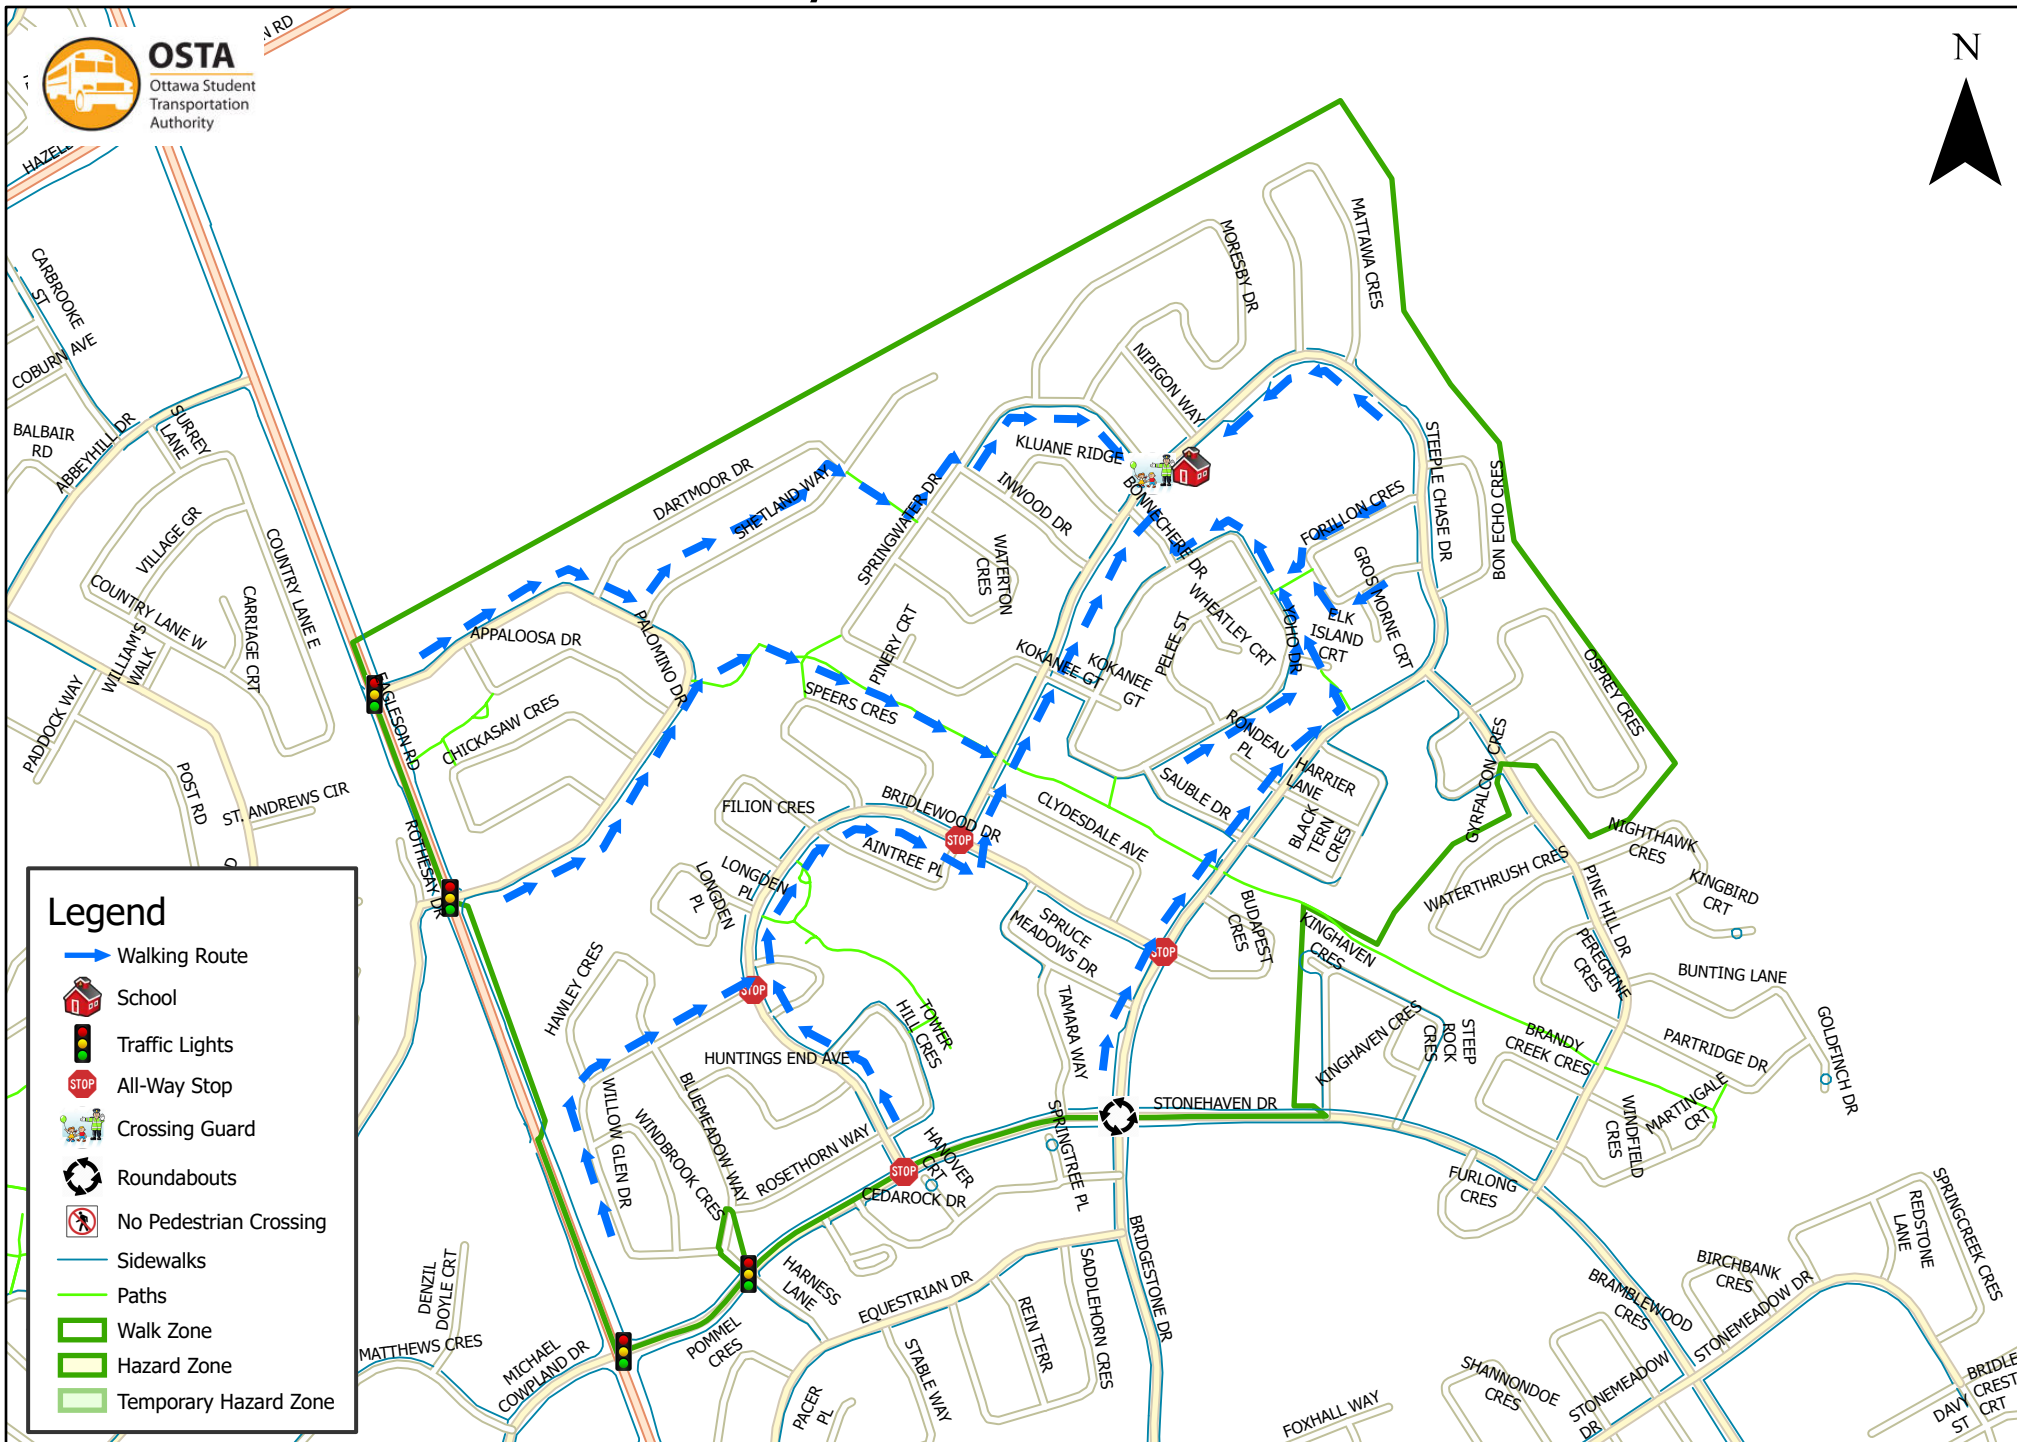

# W.O. Mitchell Elementary School 1.6 km Walk Zone Grades 1-6

This map is intended for information purposes only. Ottawa Student Transportation Authority assumes no responsibility for people using these routes.