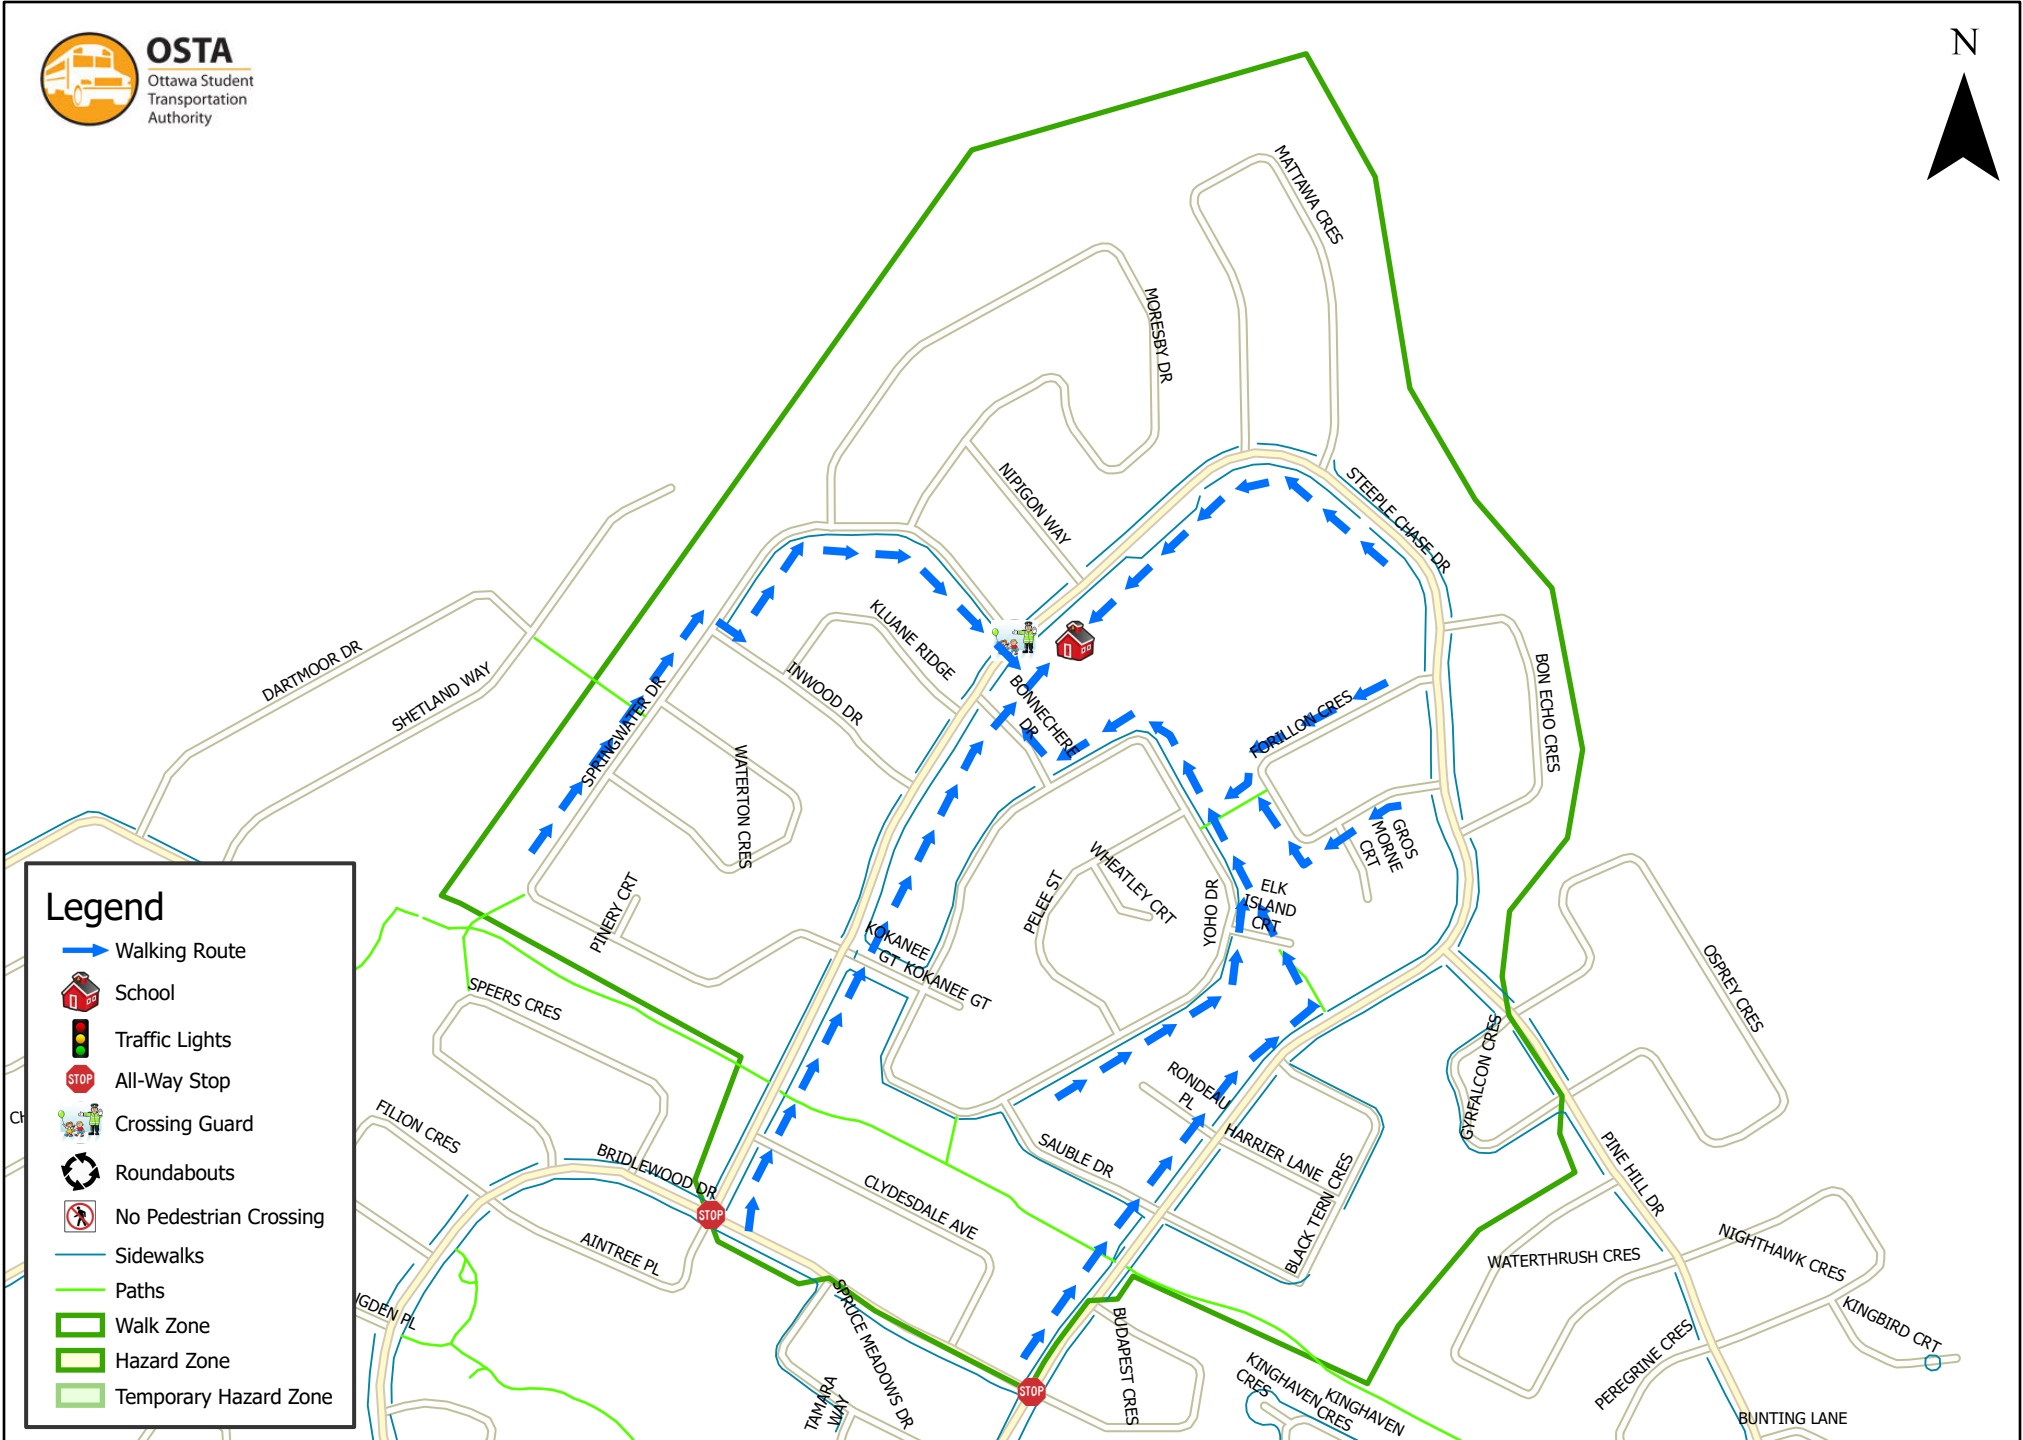

W.O. Mitchell Elementary School 800 m Walk Zone Kindergarten

This map is intended for information purposes only. Ottawa Student Transportation Authority assumes no responsibility for people using these routes.