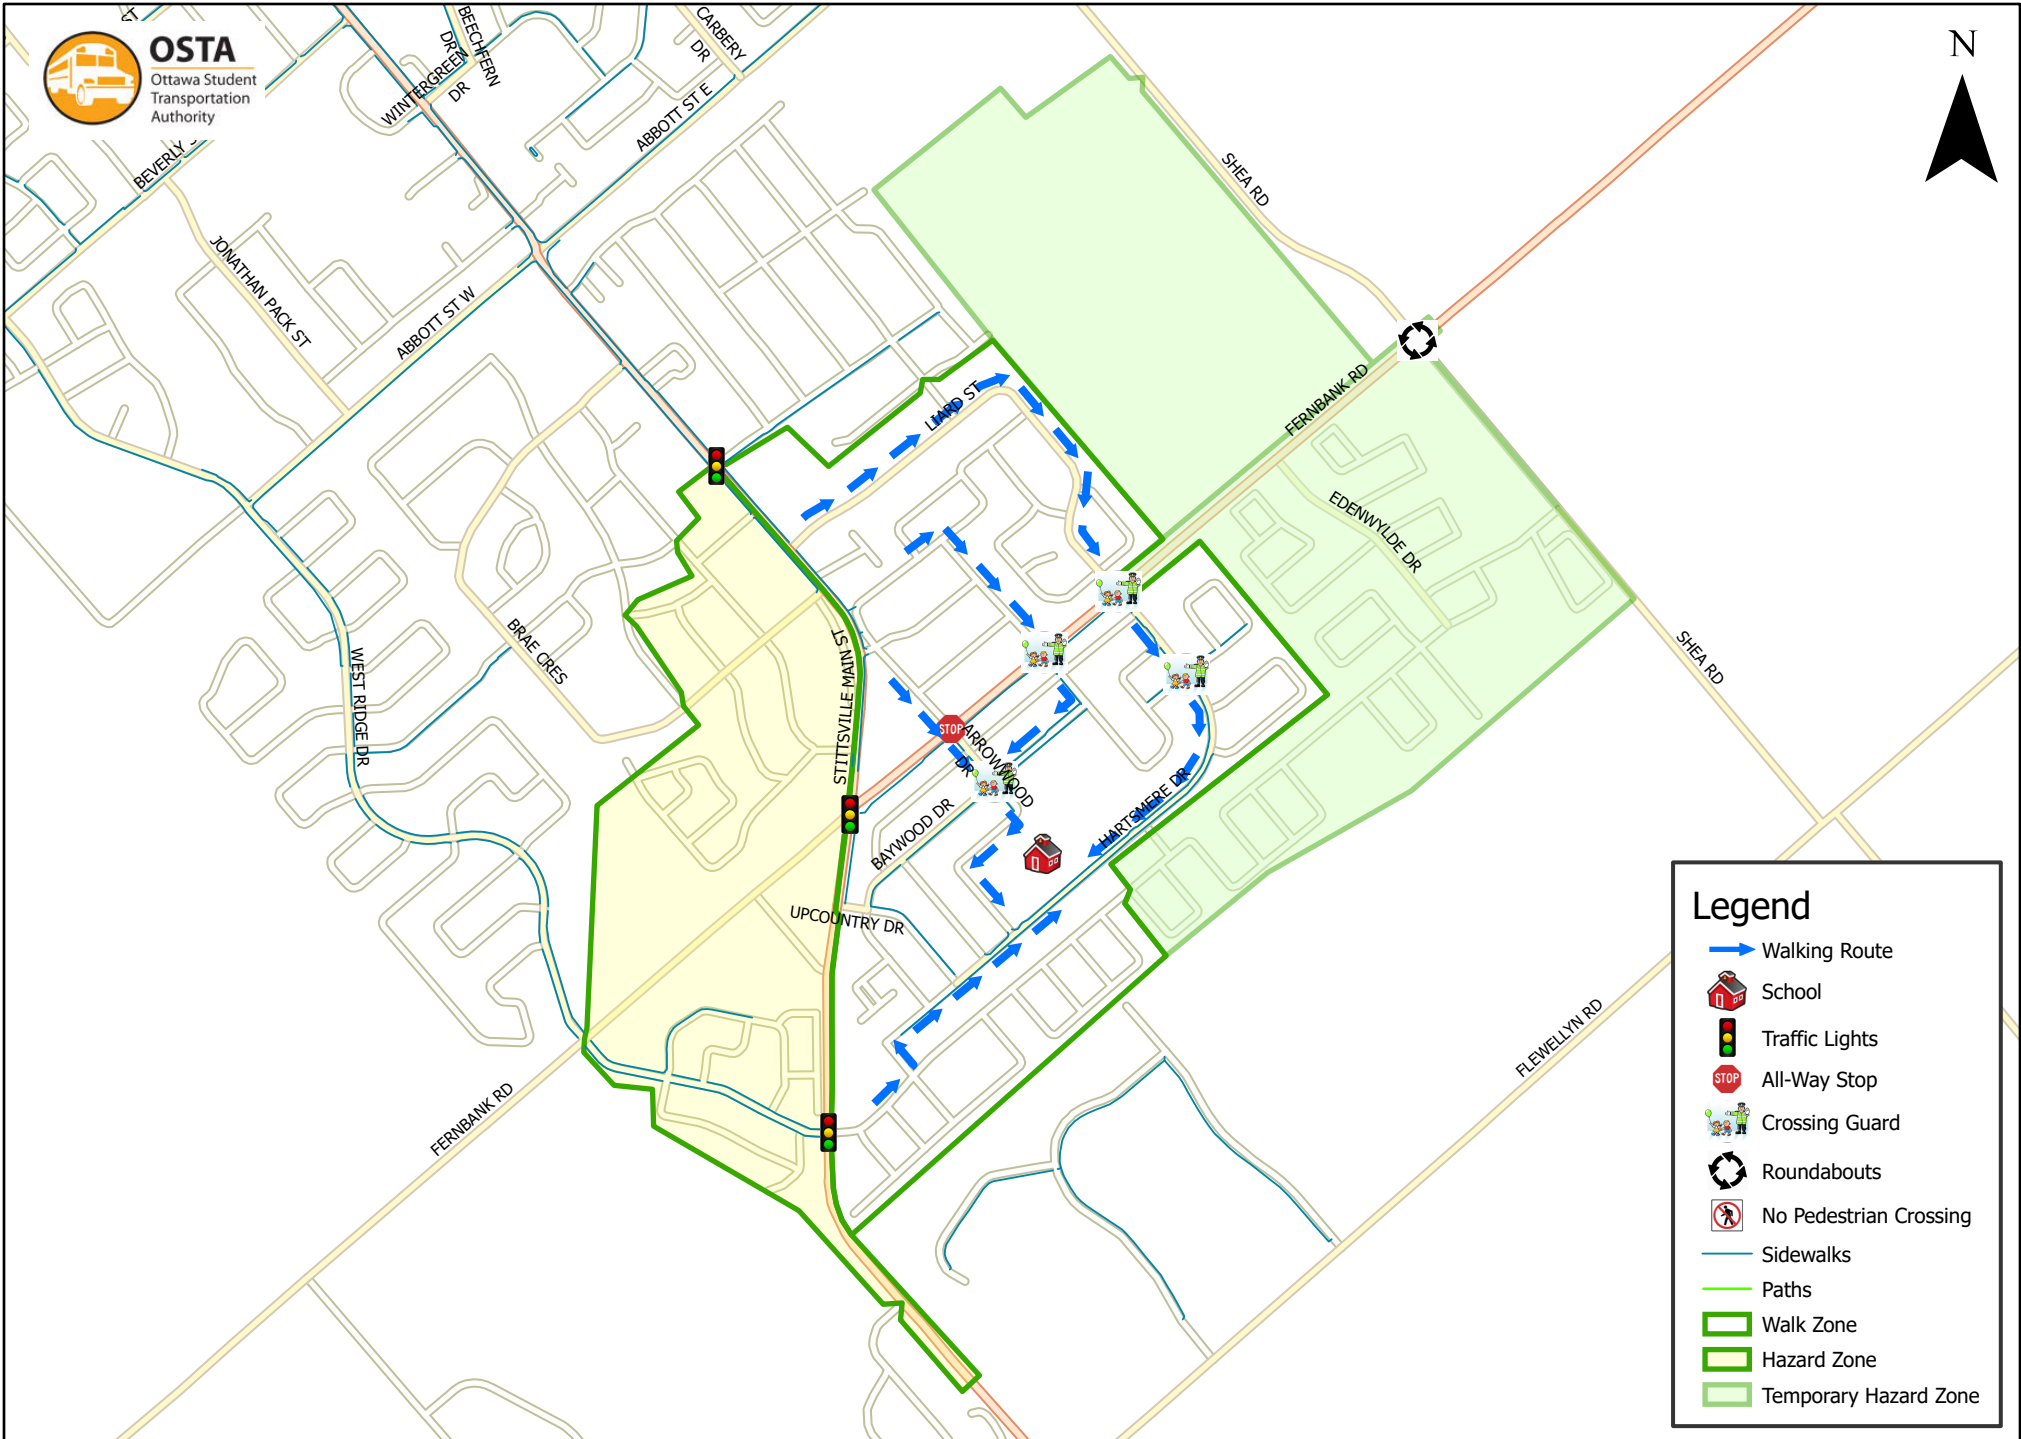

Westwind Public School 1.6 km Walk Zone Grades 1-6

This map is intended for information purposes only. Ottawa Student Transportation Authority assumes no responsibility for people using these routes.