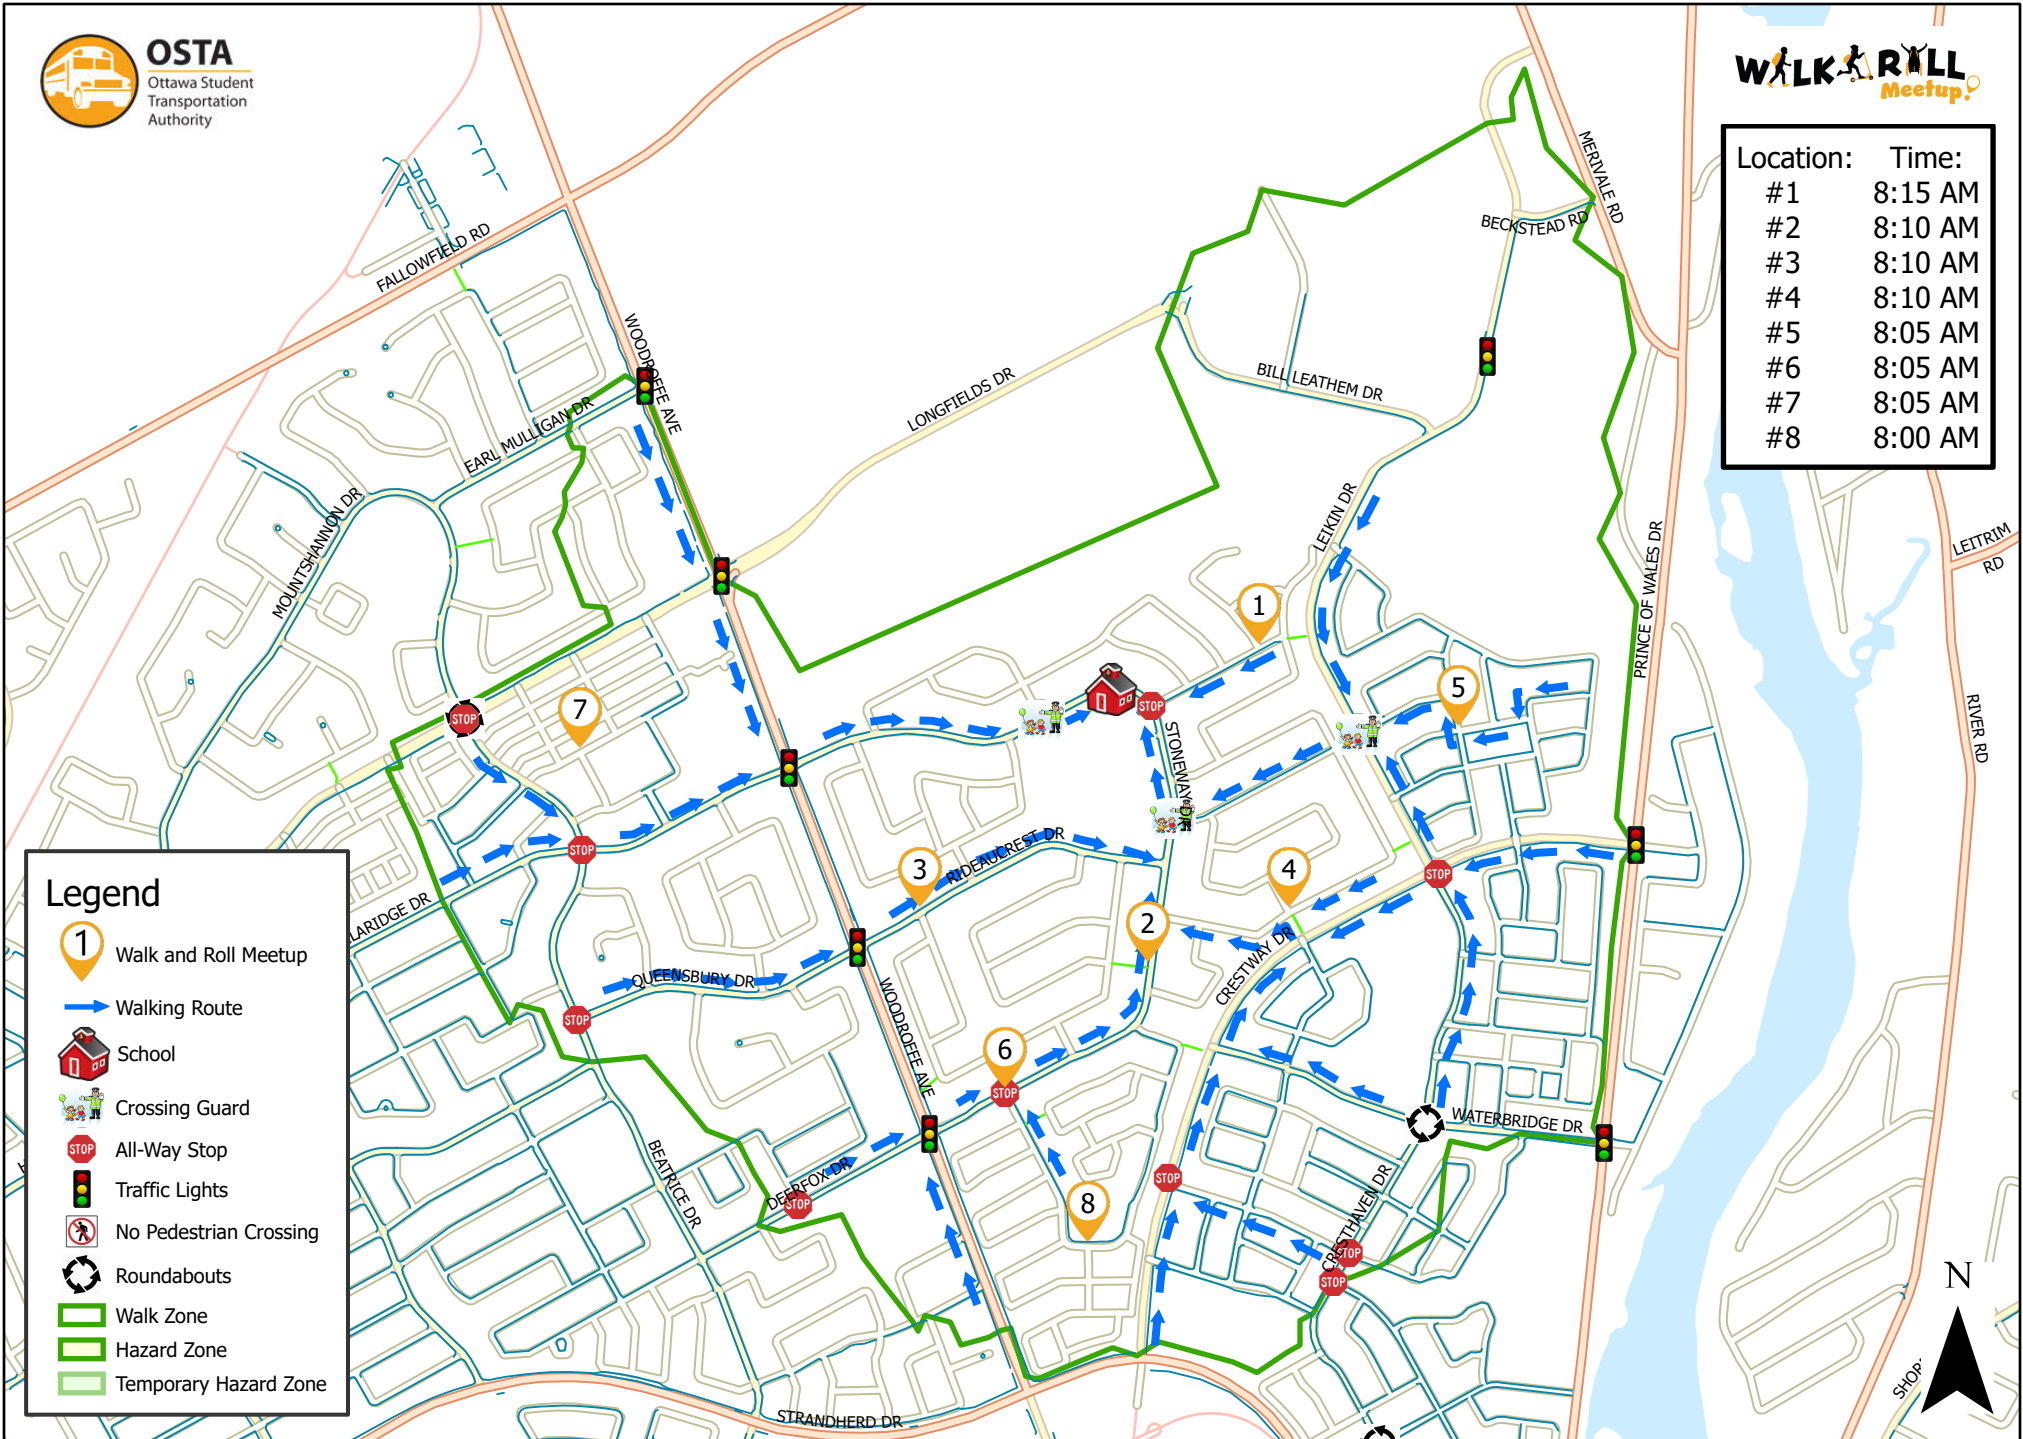

Adrienne Clarkson Elementary School

Location:	Time:
#1	8:15 AM
#2	8:10 AM
#3	8:10 AM
#4	8:10 AM
#5	8:05 AM
#6	8:05 AM
#7	8:05 AM
#8	8:00 AM

Legend

- Walk and Roll Meetup
- Walking Route
- School
- Crossing Guard
- All-Way Stop
- Traffic Lights
- No Pedestrian Crossing
- Roundabouts
- Walk Zone
- Hazard Zone
- Temporary Hazard Zone

This map is intended for information purposes only. Ottawa Student Transportation Authority assumes no responsibility for people using these routes.