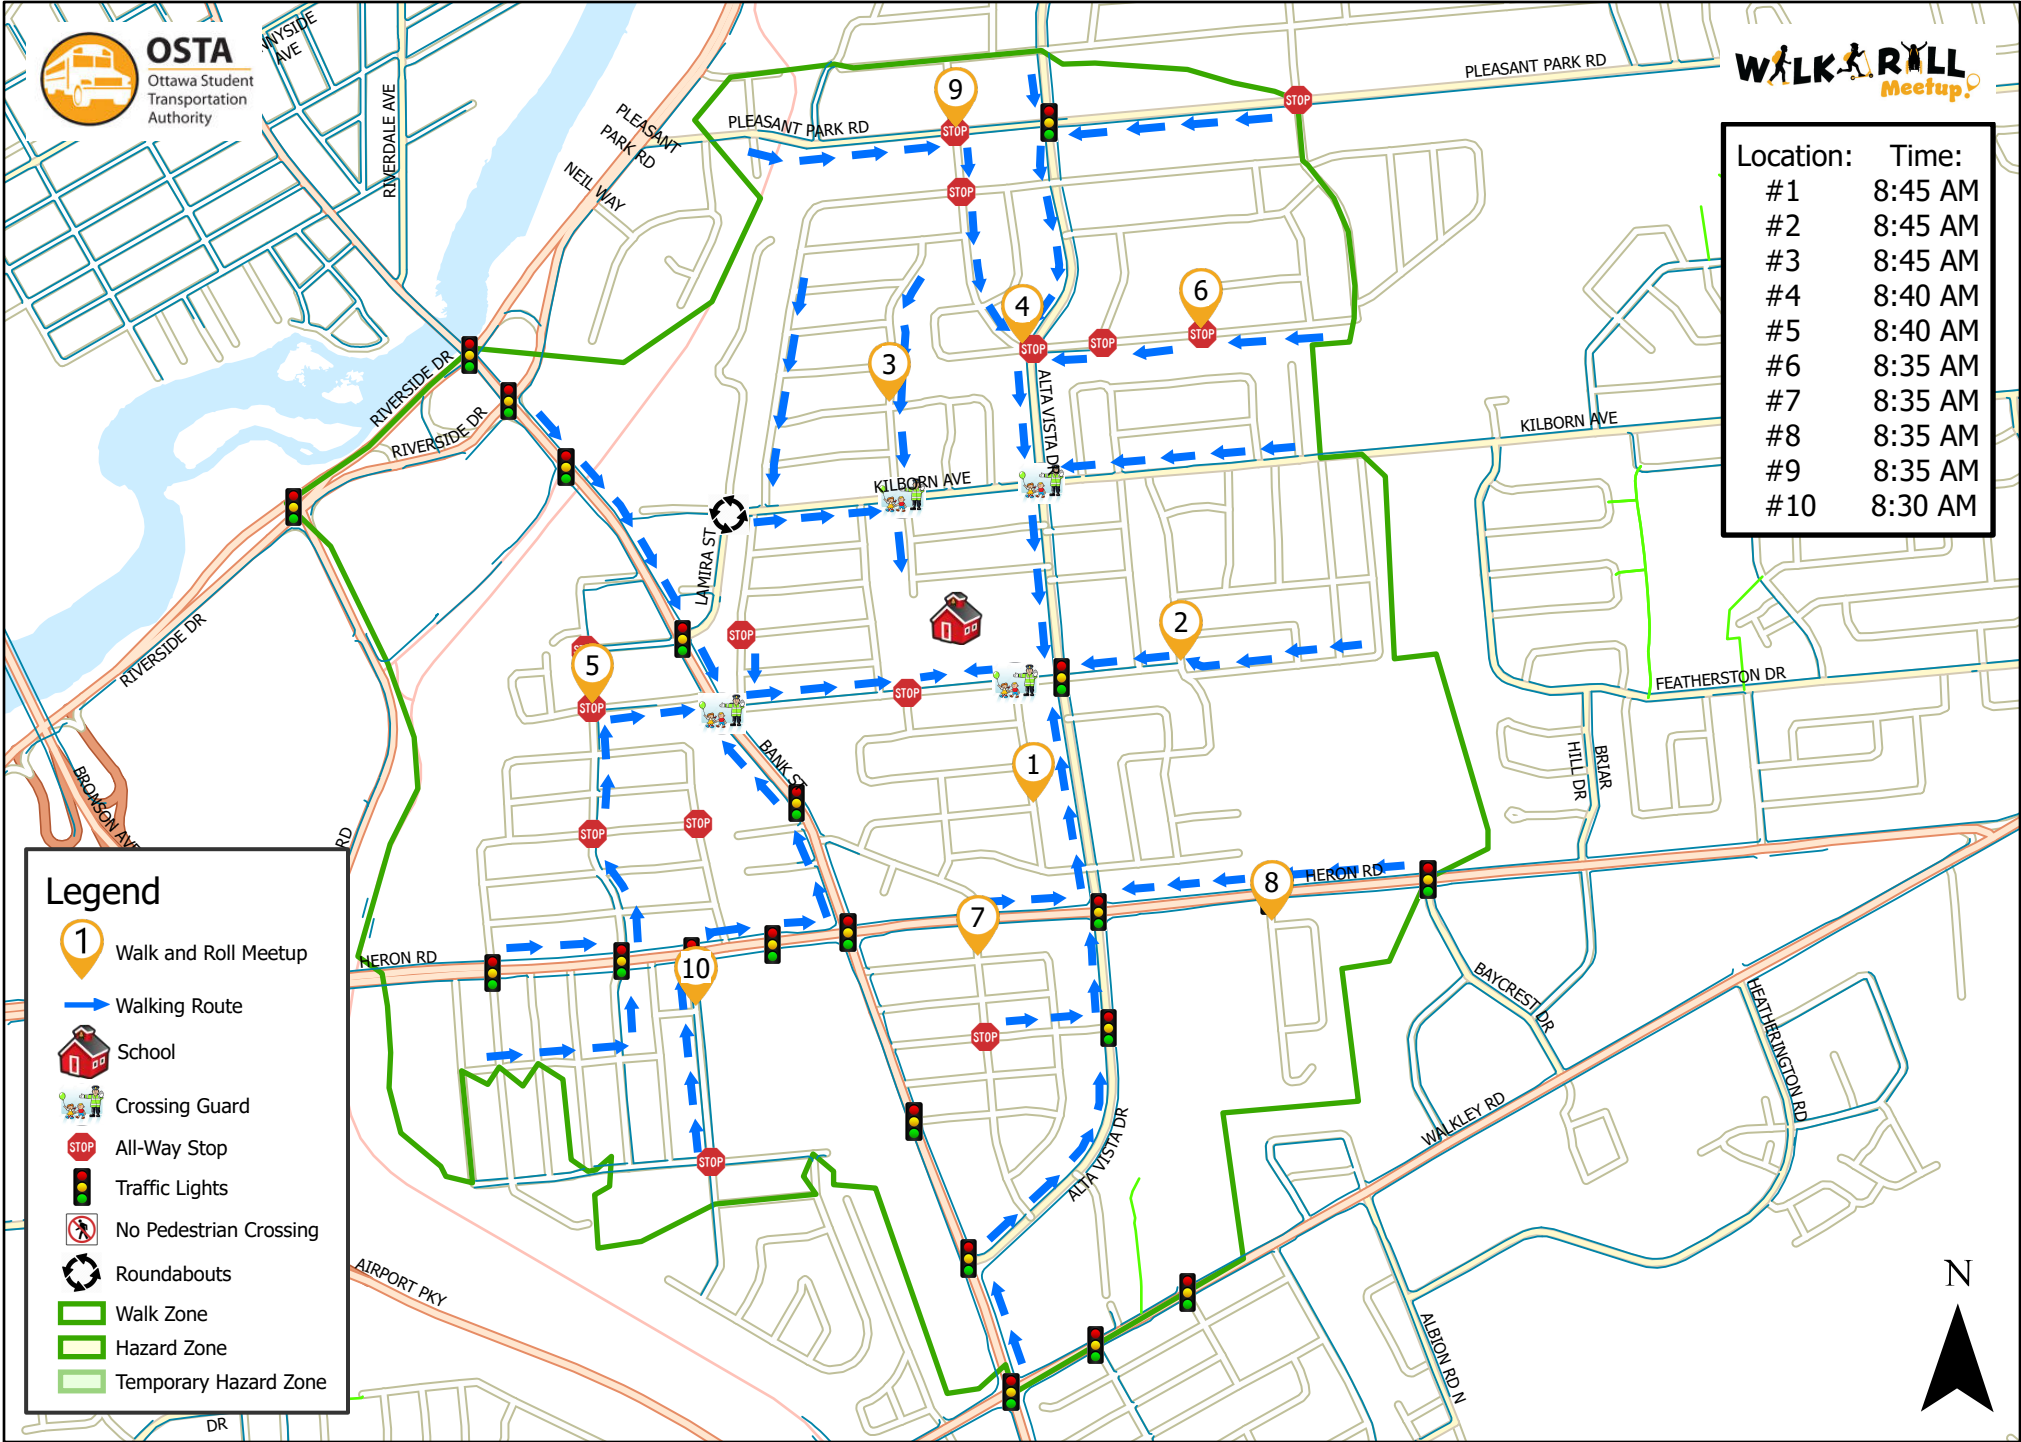

# Alta Vista Public School

This map is intended for information purposes only. Ottawa Student Transportation Authority assumes no responsibility for people using these routes.