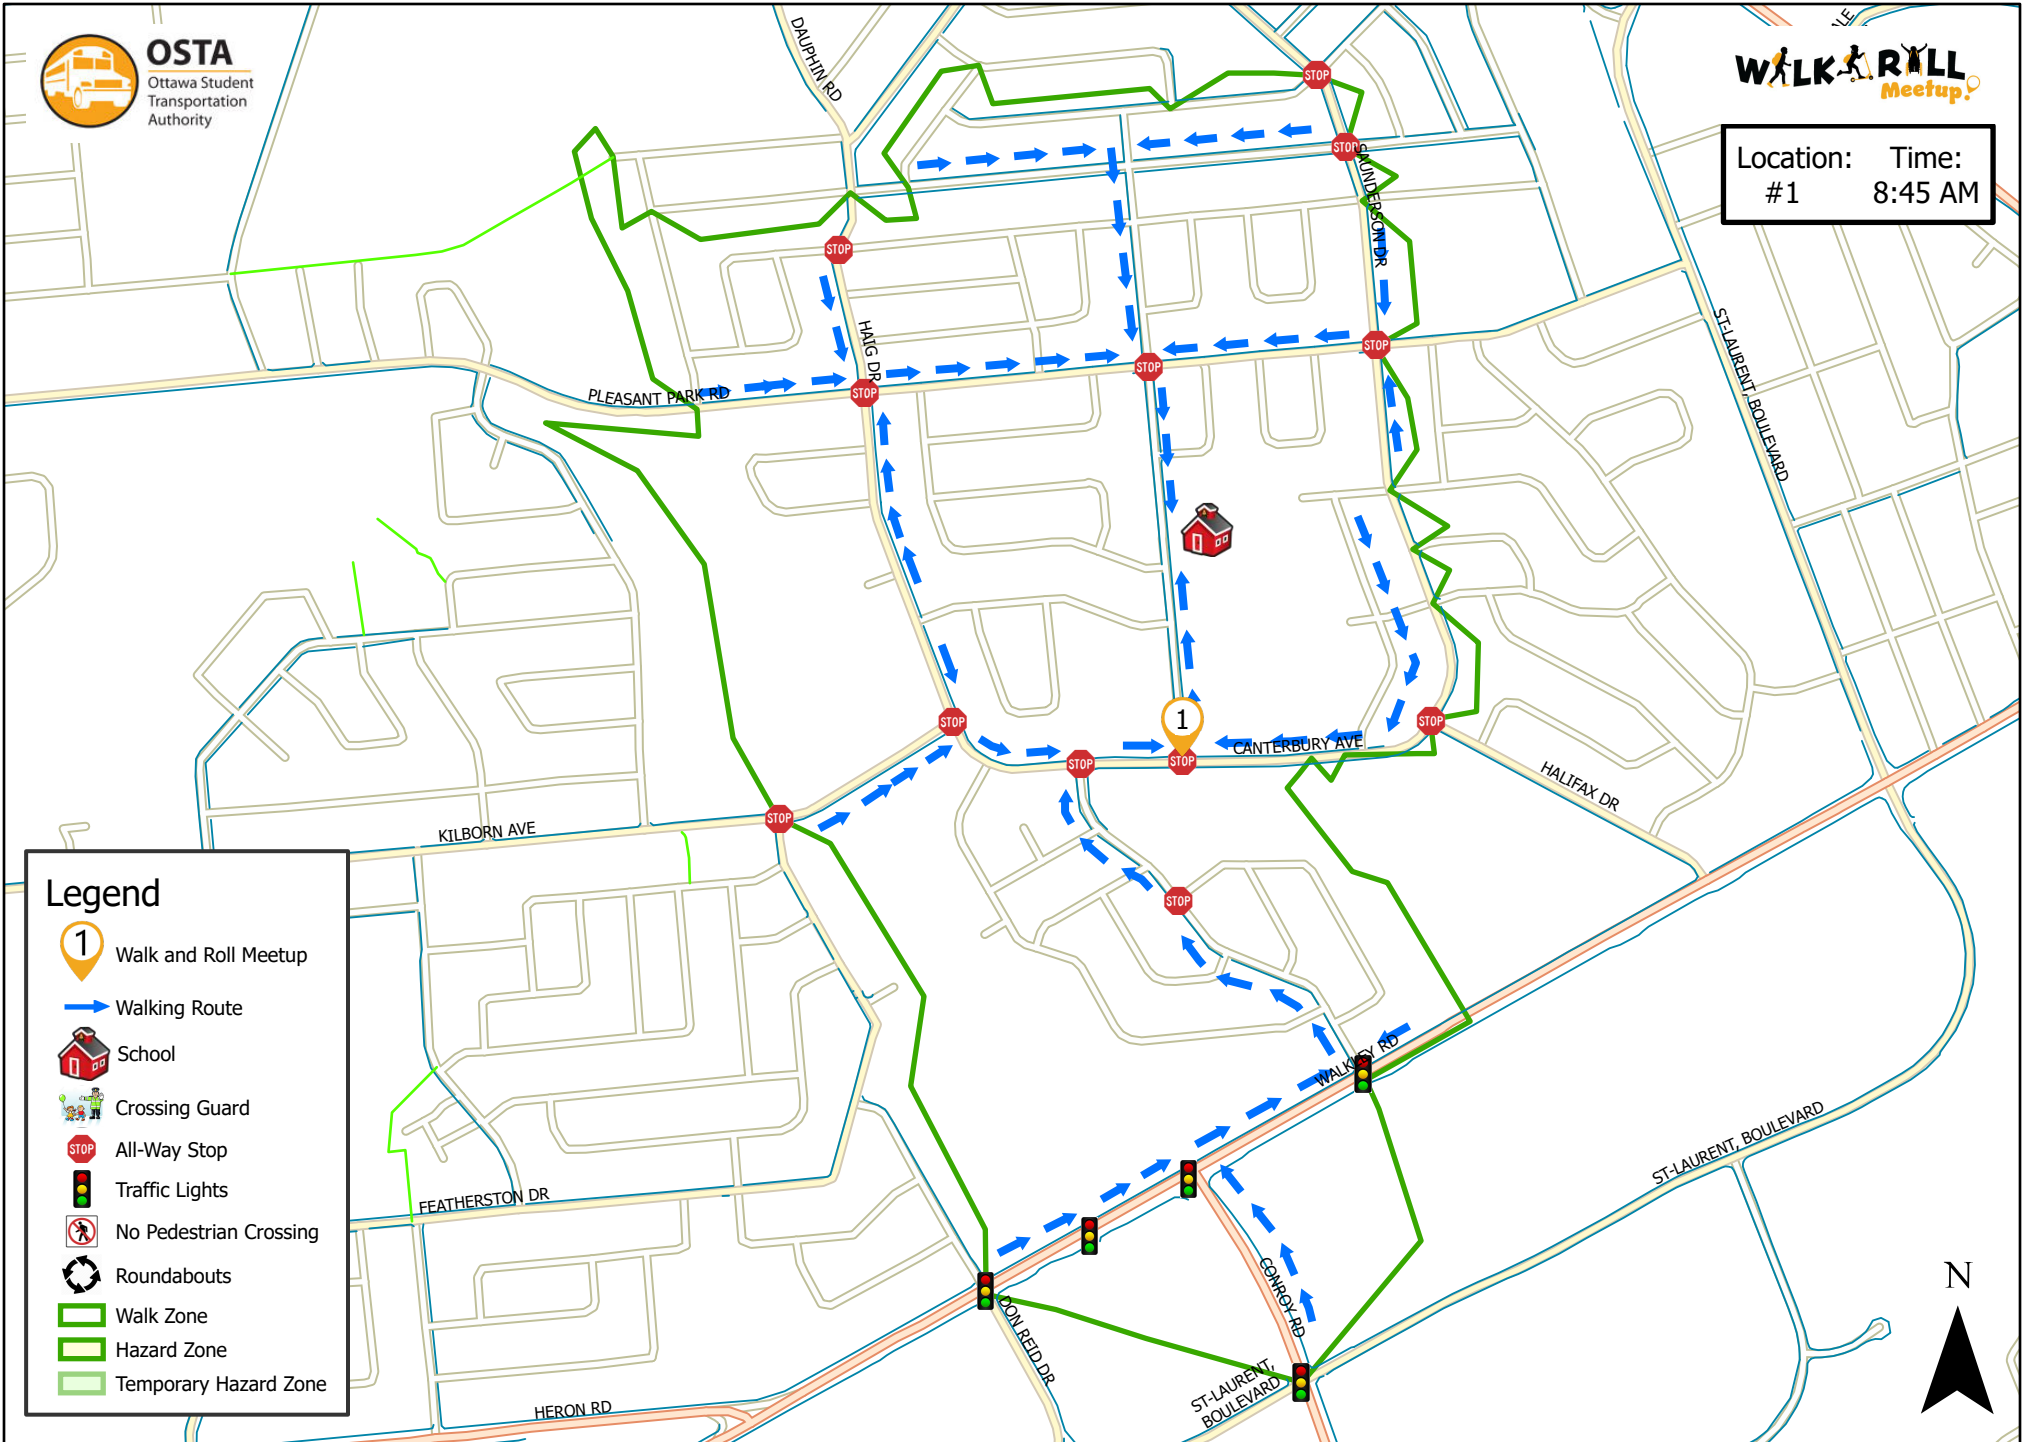

Arch Street Public School

Location: #1
Time: 8:45 AM

Legend

- Walk and Roll Meetup
- Walking Route
- School
- Crossing Guard
- All-Way Stop
- Traffic Lights
- No Pedestrian Crossing
- Roundabouts
- Walk Zone
- Hazard Zone
- Temporary Hazard Zone

This map is intended for information purposes only. Ottawa Student Transportation Authority assumes no responsibility for people using these routes.