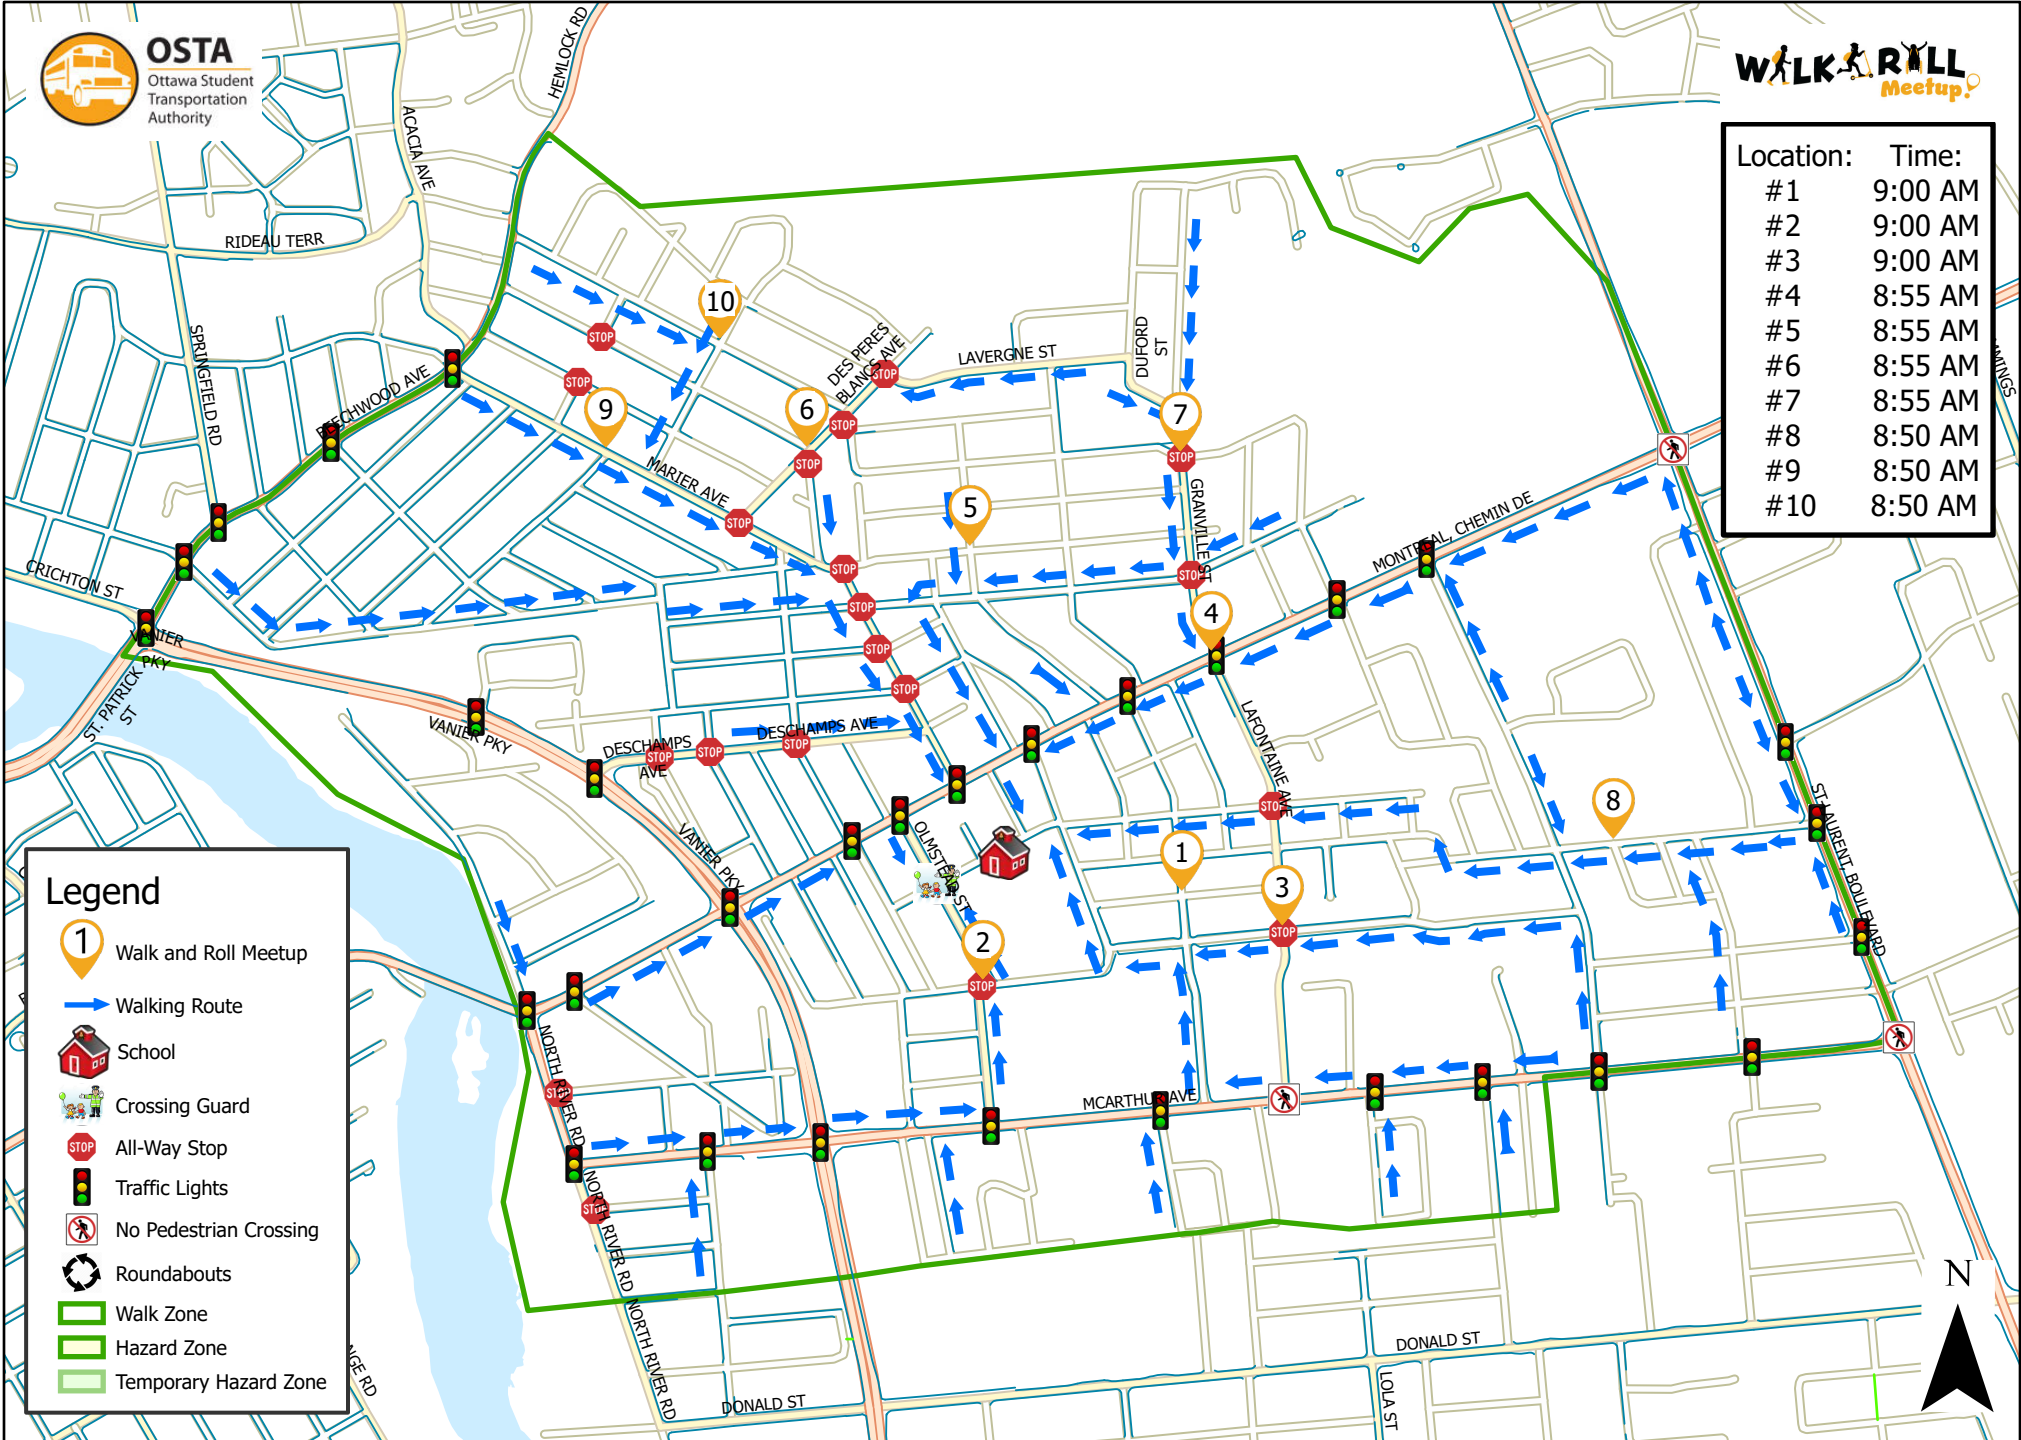

# Assumption School

Location:	Time:
#1	9:00 AM
#2	9:00 AM
#3	9:00 AM
#4	8:55 AM
#5	8:55 AM
#6	8:55 AM
#7	8:55 AM
#8	8:50 AM
#9	8:50 AM
#10	8:50 AM

**Legend**

- Walk and Roll Meetup
- Walking Route
- School
- Crossing Guard
- All-Way Stop
- Traffic Lights
- No Pedestrian Crossing
- Roundabouts
- Walk Zone
- Hazard Zone
- Temporary Hazard Zone

This map is intended for information purposes only. Ottawa Student Transportation Authority assumes no responsibility for people using these routes.