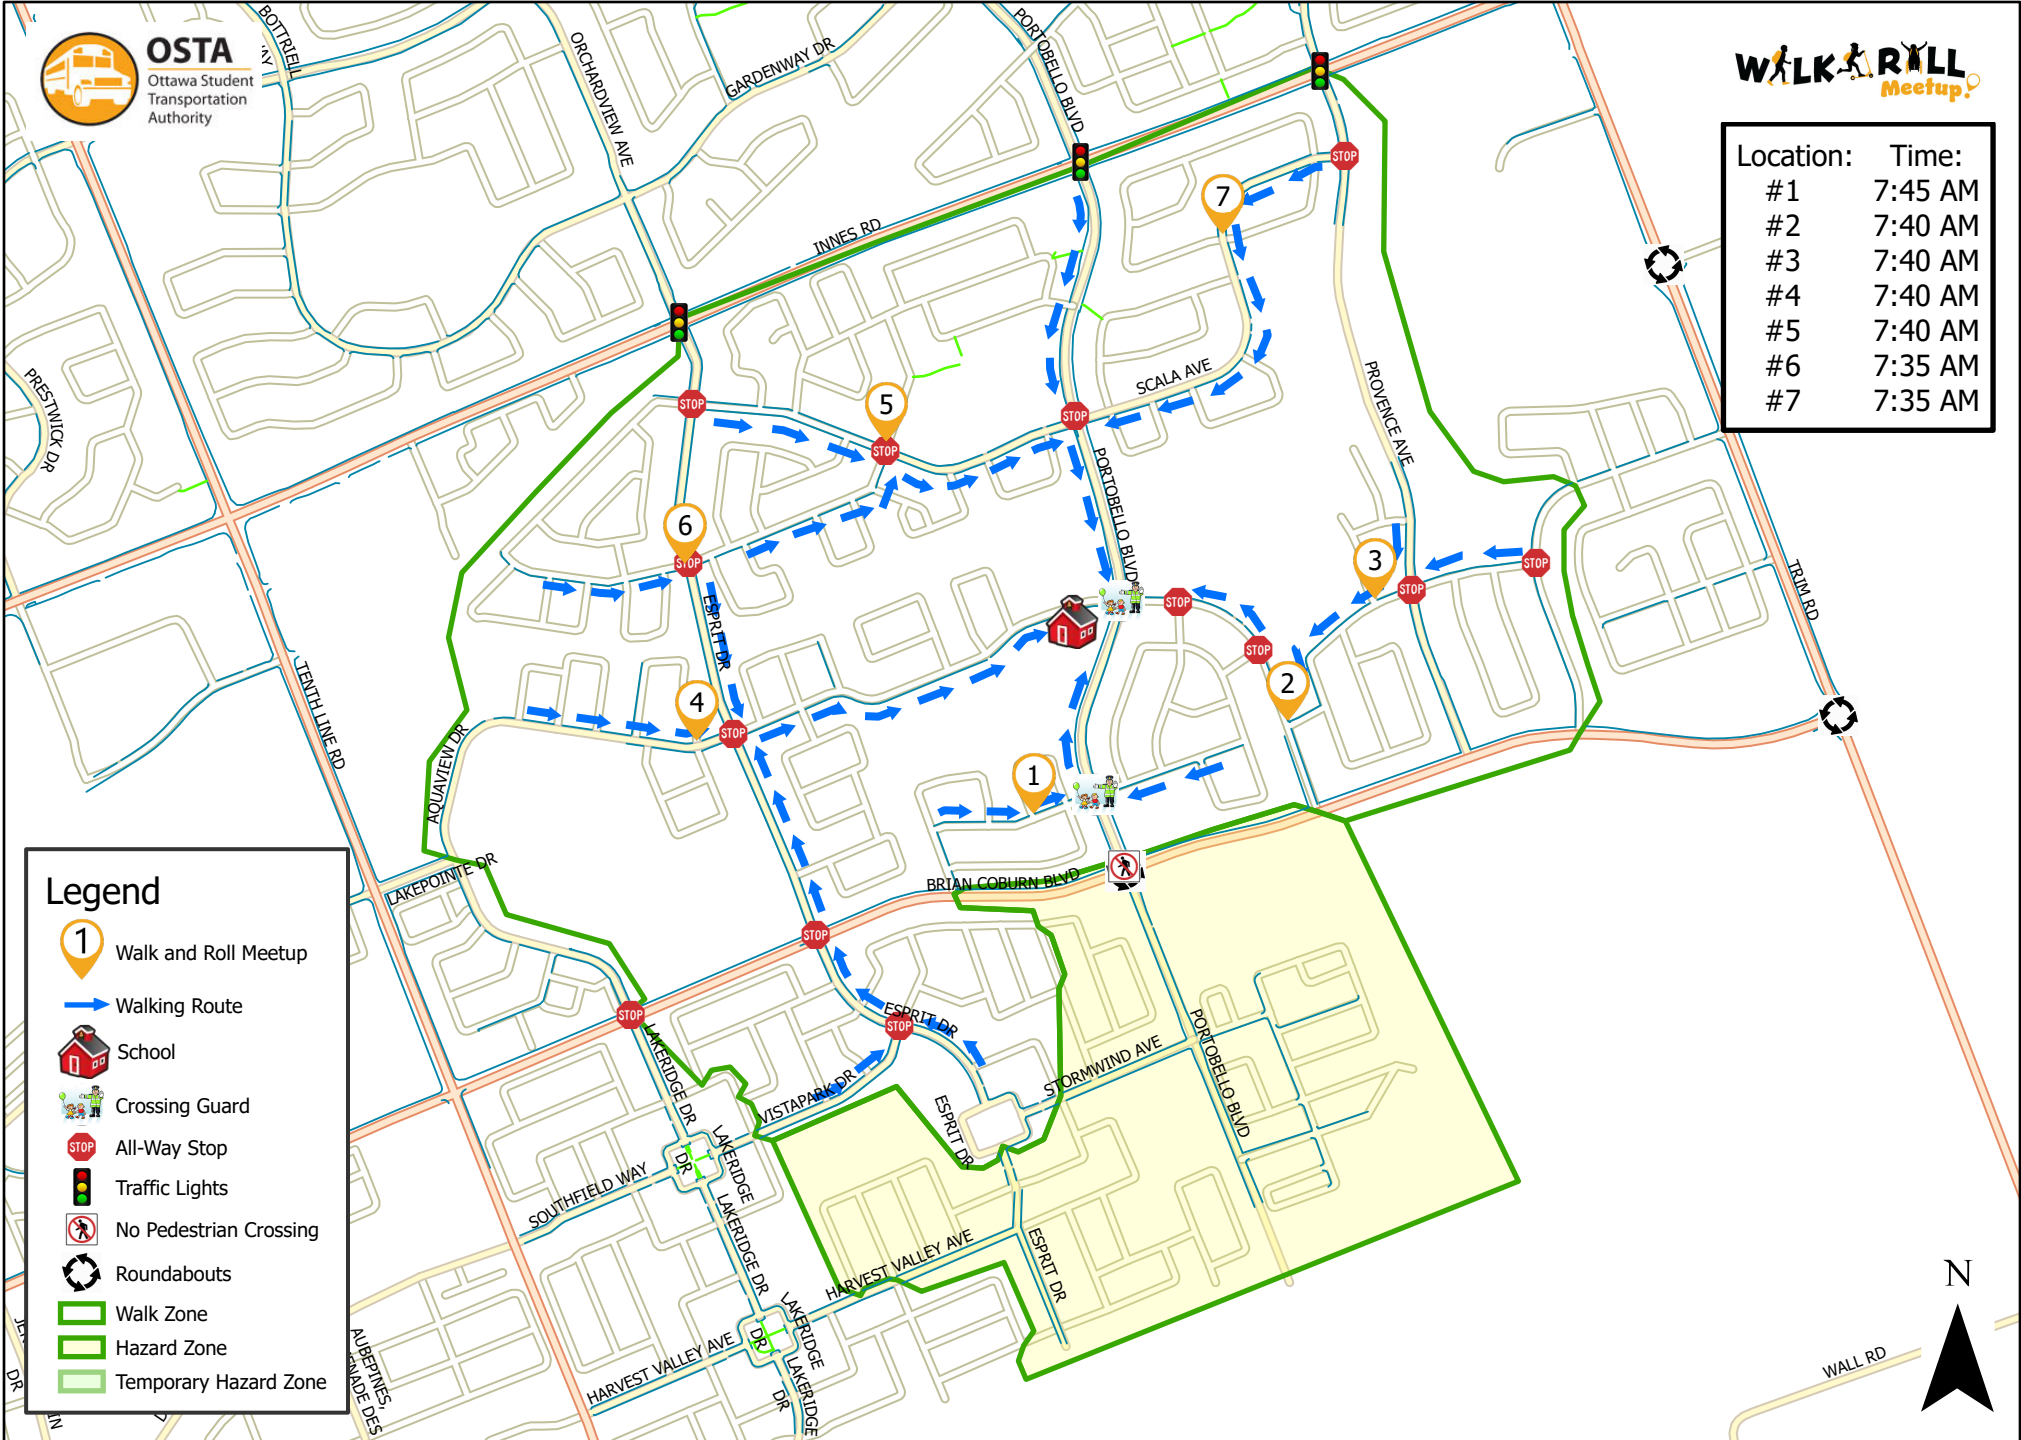

Avalon Public School

Location:	Time:
#1	7:45 AM
#2	7:40 AM
#3	7:40 AM
#4	7:40 AM
#5	7:40 AM
#6	7:35 AM
#7	7:35 AM

Legend

- Walk and Roll Meetup
- Walking Route
- School
- Crossing Guard
- All-Way Stop
- Traffic Lights
- No Pedestrian Crossing
- Roundabouts
- Walk Zone
- Hazard Zone
- Temporary Hazard Zone

This map is intended for information purposes only. Ottawa Student Transportation Authority assumes no responsibility for people using these routes.