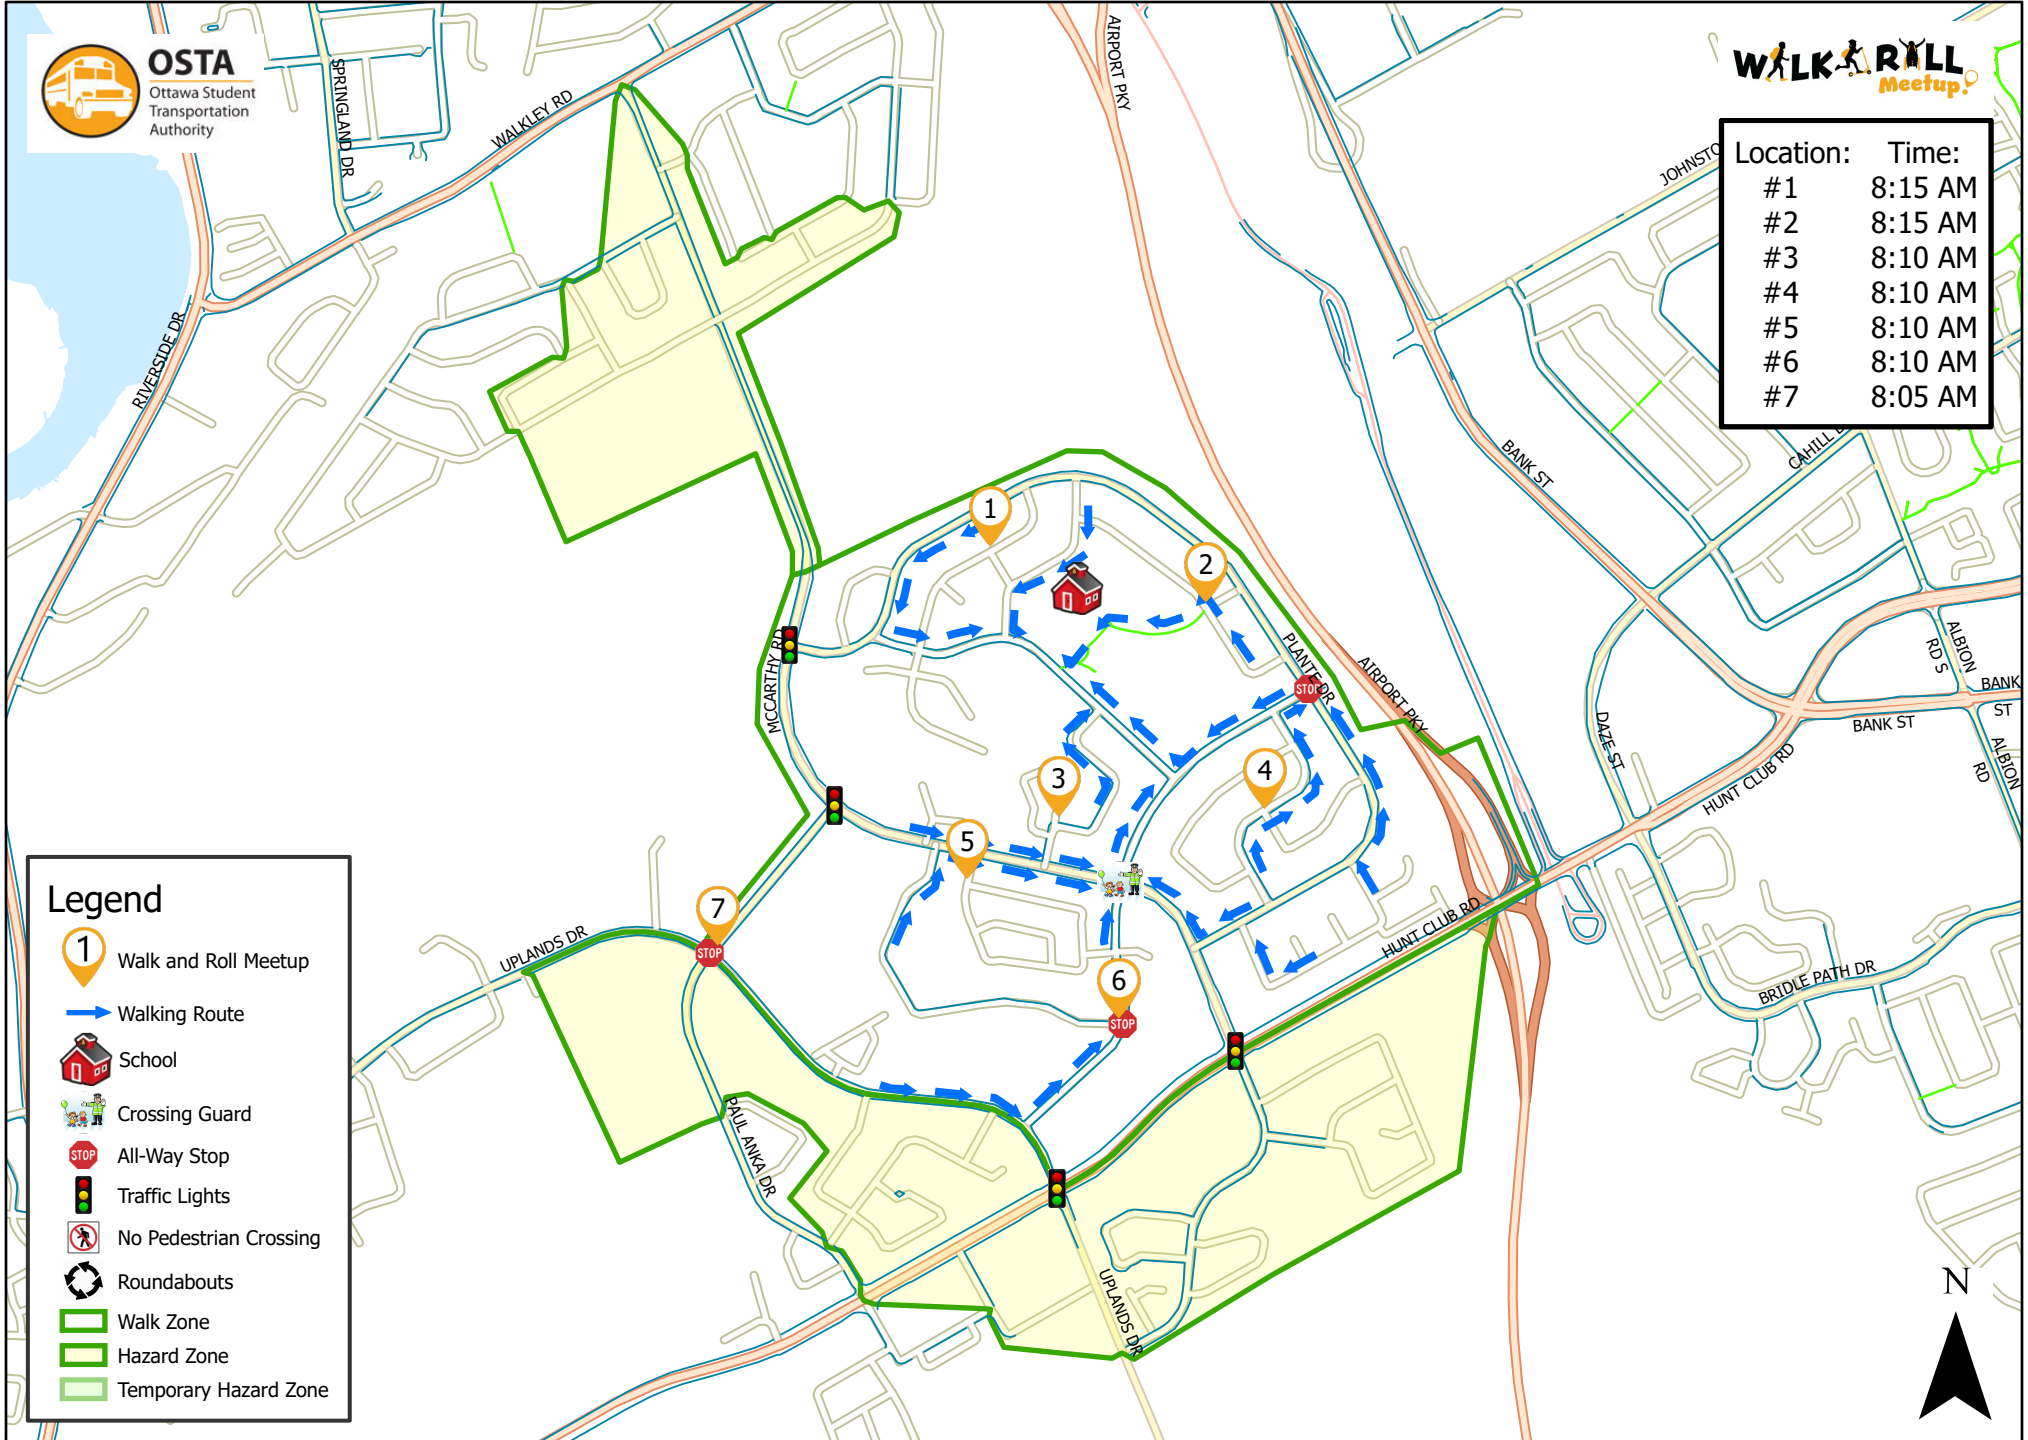

Bayview Public School

Location:	Time:
#1	8:15 AM
#2	8:15 AM
#3	8:10 AM
#4	8:10 AM
#5	8:10 AM
#6	8:10 AM
#7	8:05 AM

Legend

- Walk and Roll Meetup
- Walking Route
- School
- Crossing Guard
- All-Way Stop
- Traffic Lights
- No Pedestrian Crossing
- Roundabouts
- Walk Zone
- Hazard Zone
- Temporary Hazard Zone

This map is intended for information purposes only. Ottawa Student Transportation Authority assumes no responsibility for people using these routes.