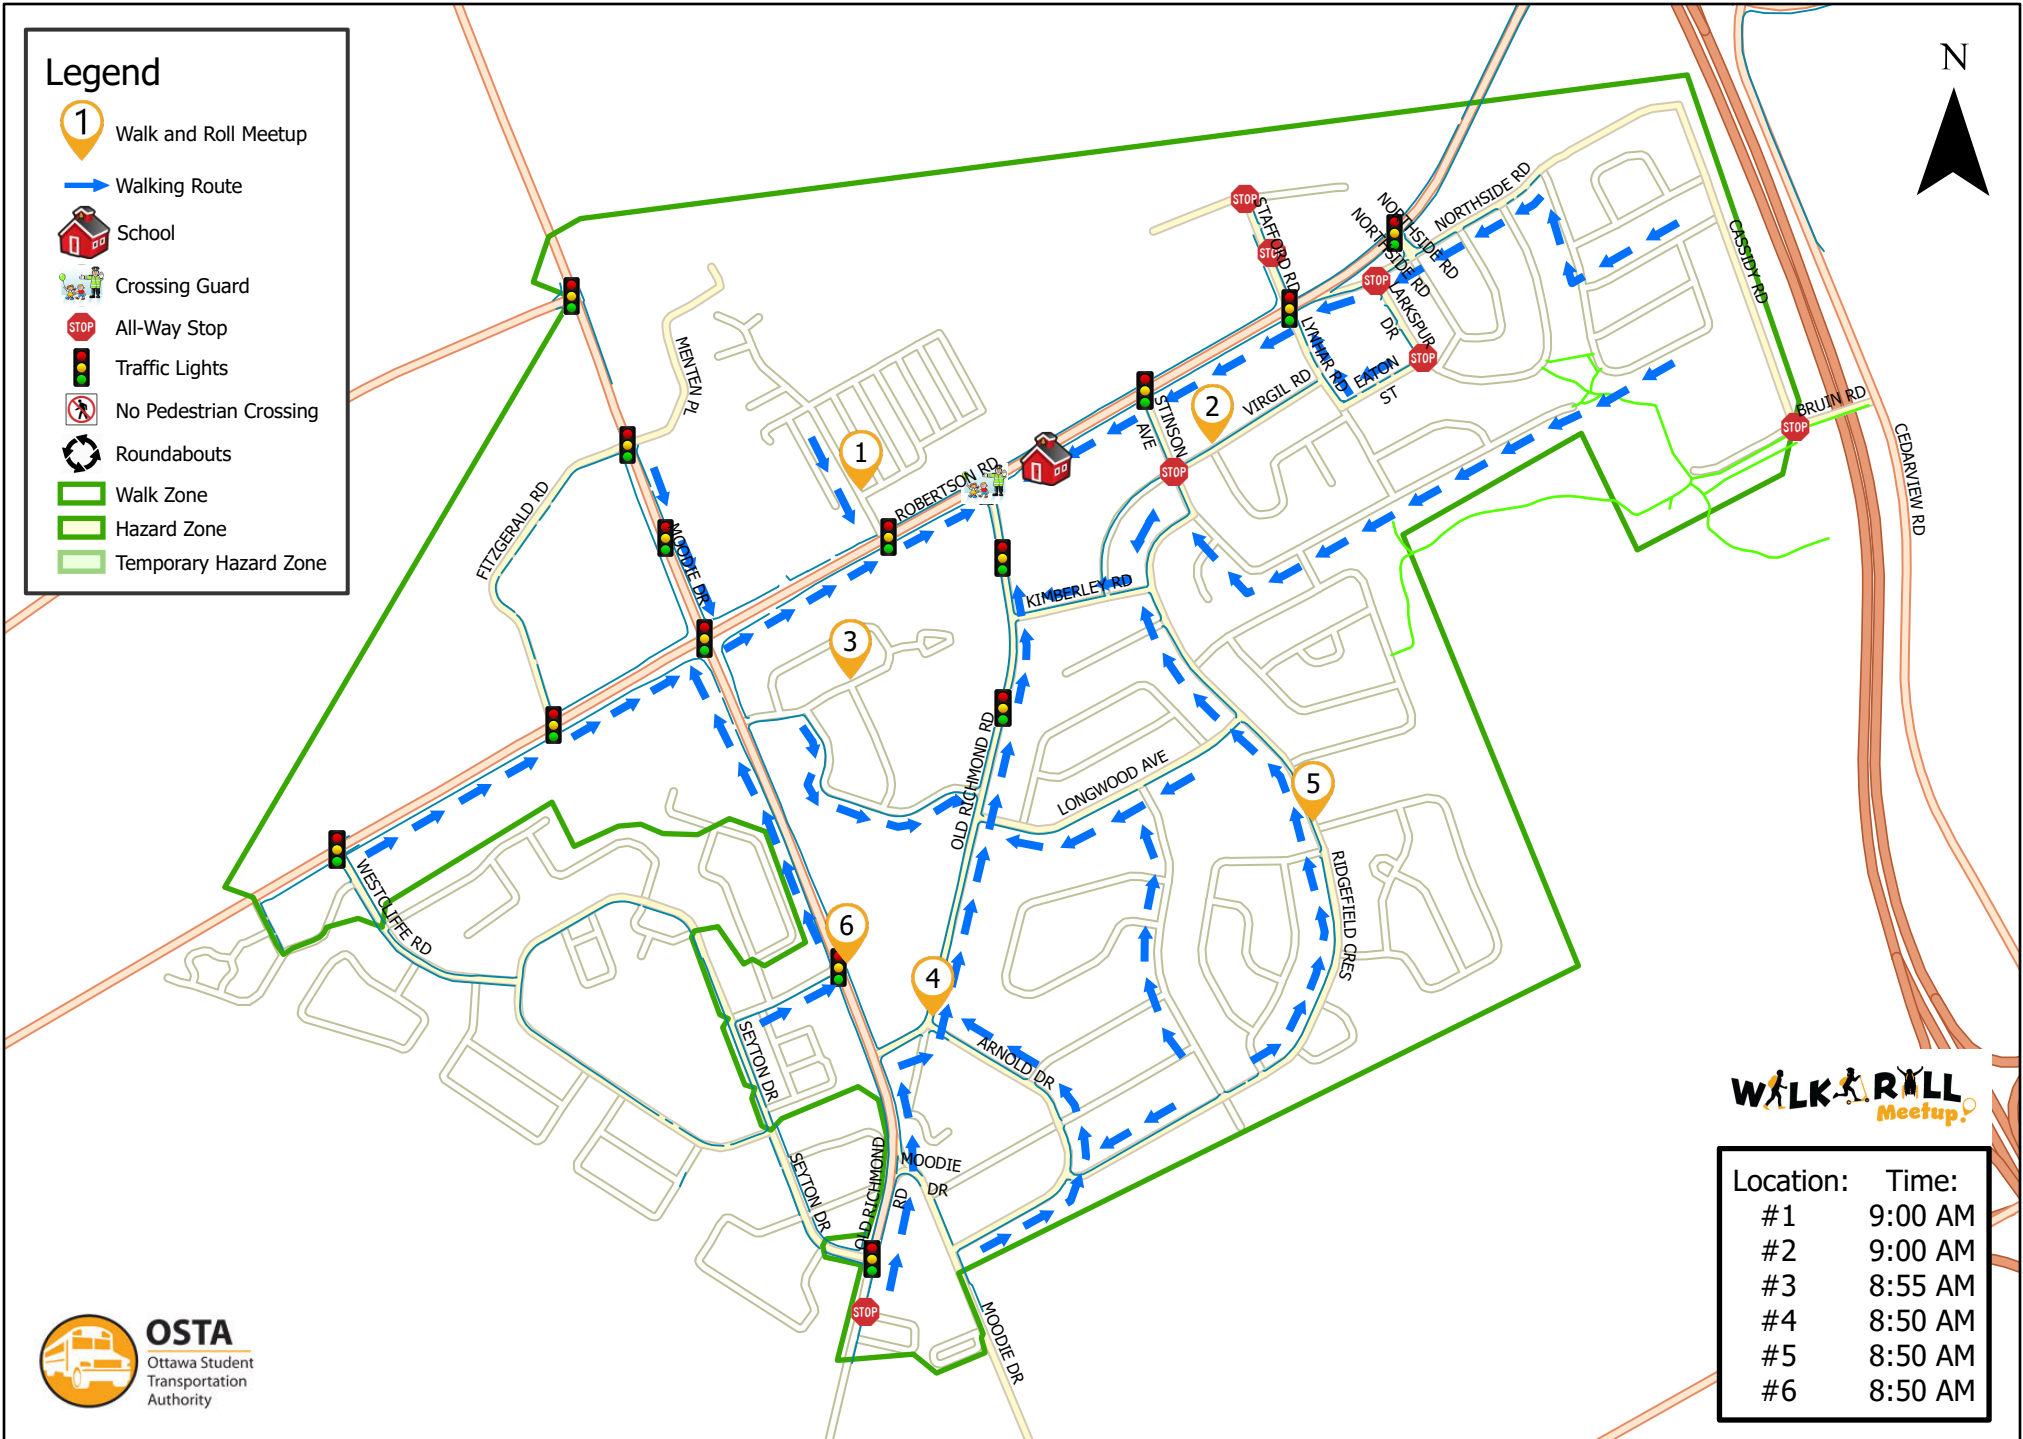

Bells Corners Public School

Legend

-  Walk and Roll Meetup
-  Walking Route
-  School
-  Crossing Guard
-  All-Way Stop
-  Traffic Lights
-  No Pedestrian Crossing
-  Roundabouts
-  Walk Zone
-  Hazard Zone
-  Temporary Hazard Zone

Location:	Time:
#1	9:00 AM
#2	9:00 AM
#3	8:55 AM
#4	8:50 AM
#5	8:50 AM
#6	8:50 AM

This map is intended for information purposes only. Ottawa Student Transportation Authority assumes no responsibility for people using these routes.