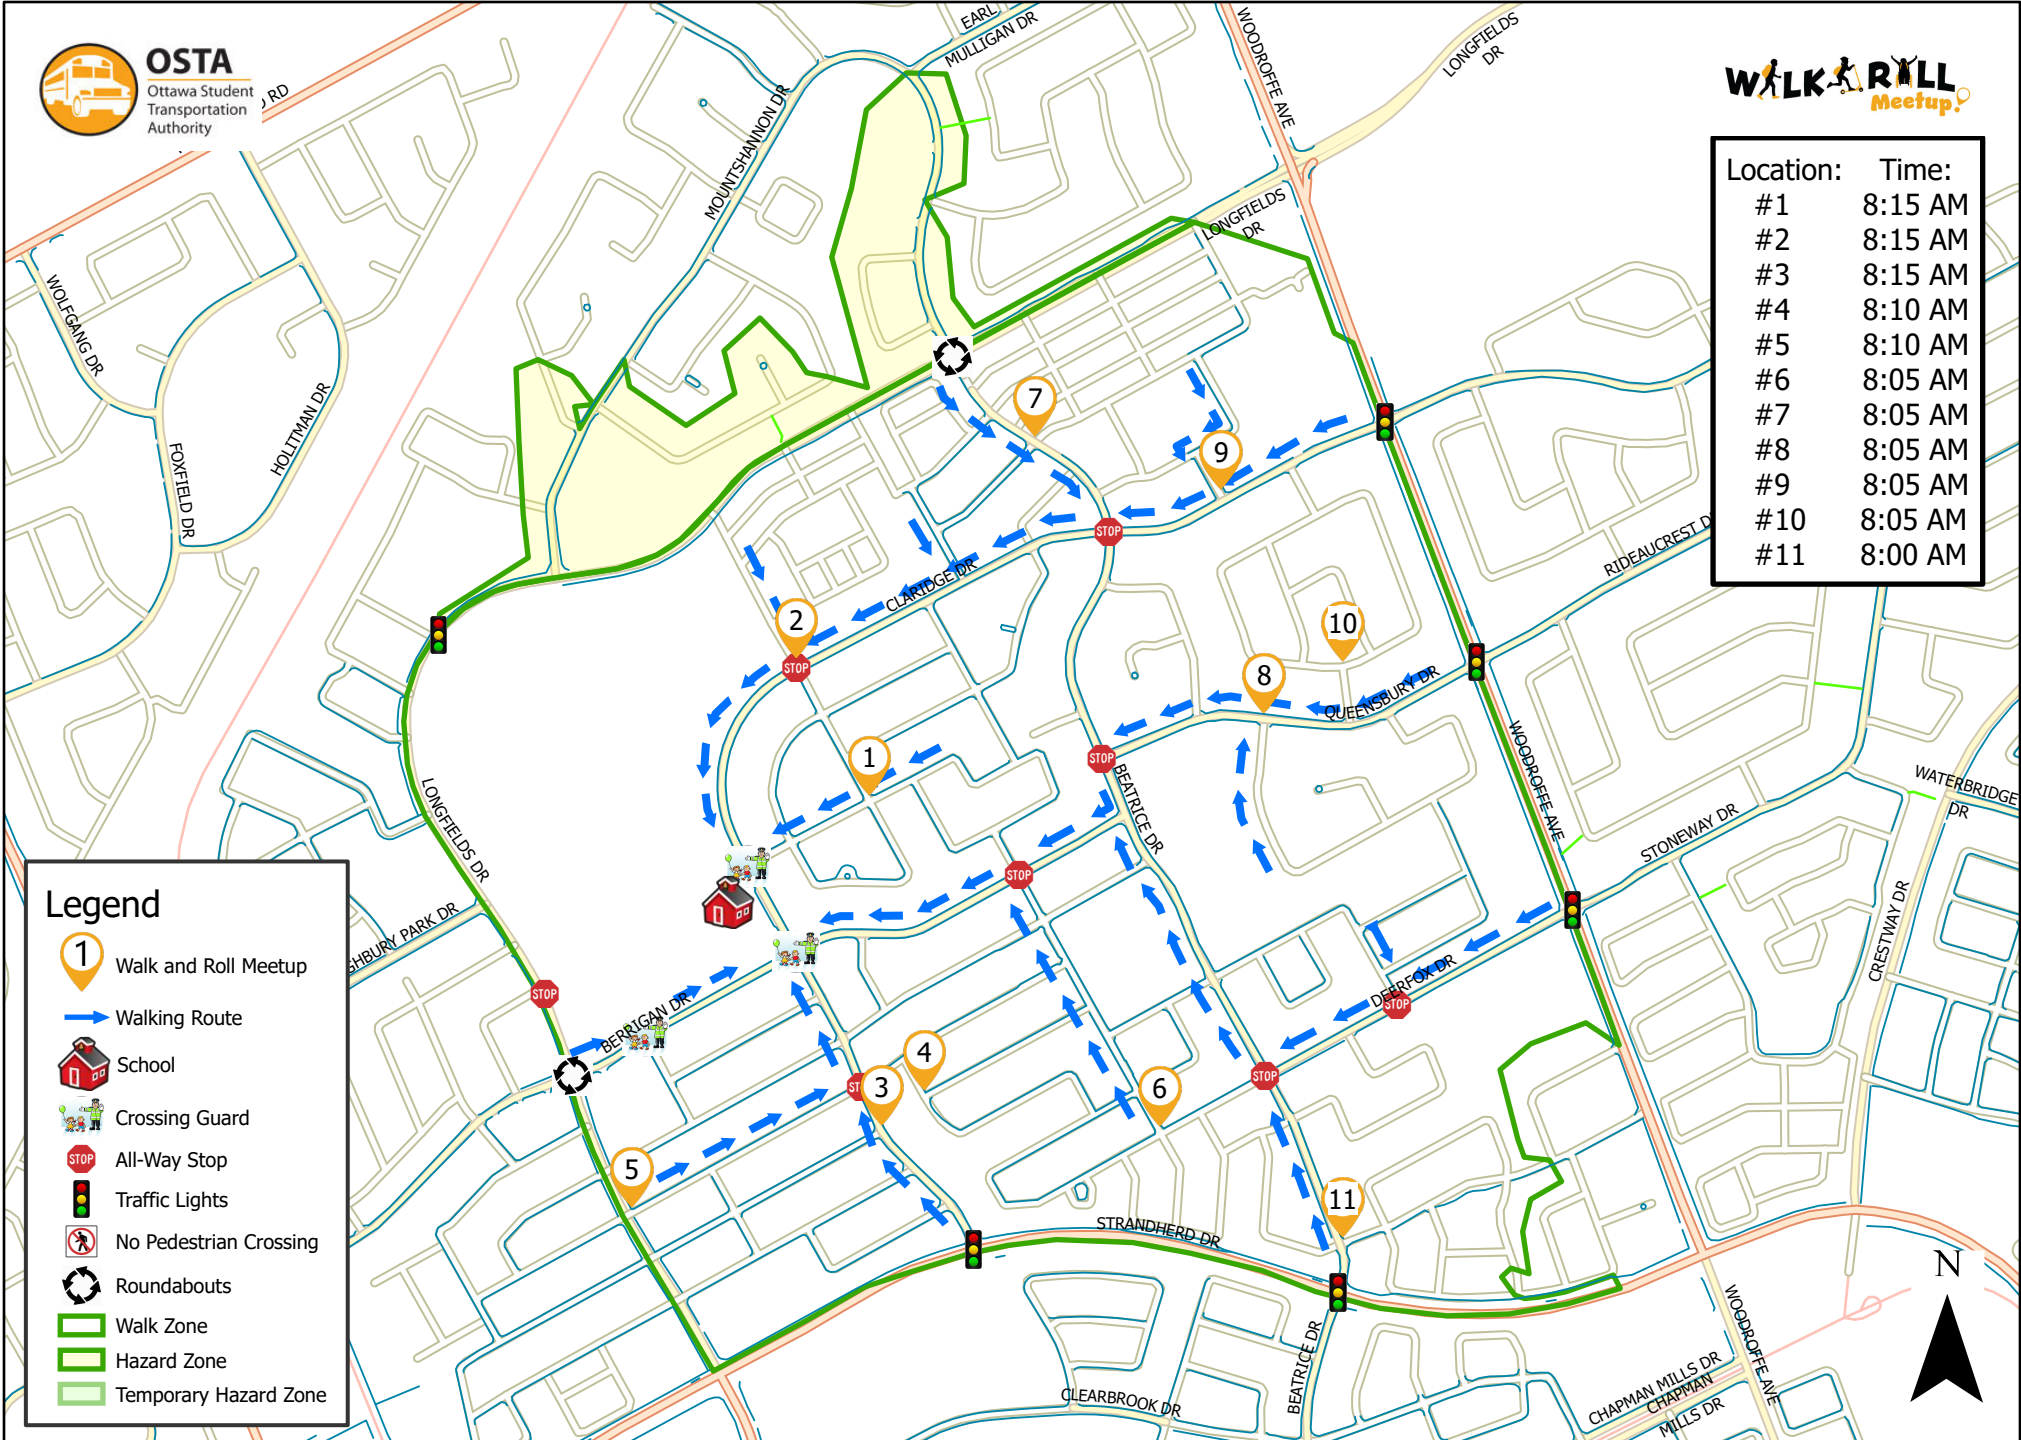

Berrigan Elementary School

Location:	Time:
#1	8:15 AM
#2	8:15 AM
#3	8:15 AM
#4	8:10 AM
#5	8:10 AM
#6	8:05 AM
#7	8:05 AM
#8	8:05 AM
#9	8:05 AM
#10	8:05 AM
#11	8:00 AM

Legend

- Walk and Roll Meetup
- Walking Route
- School
- Crossing Guard
- All-Way Stop
- Traffic Lights
- No Pedestrian Crossing
- Roundabouts
- Walk Zone
- Hazard Zone
- Temporary Hazard Zone

This map is intended for information purposes only. Ottawa Student Transportation Authority assumes no responsibility for people using these routes.