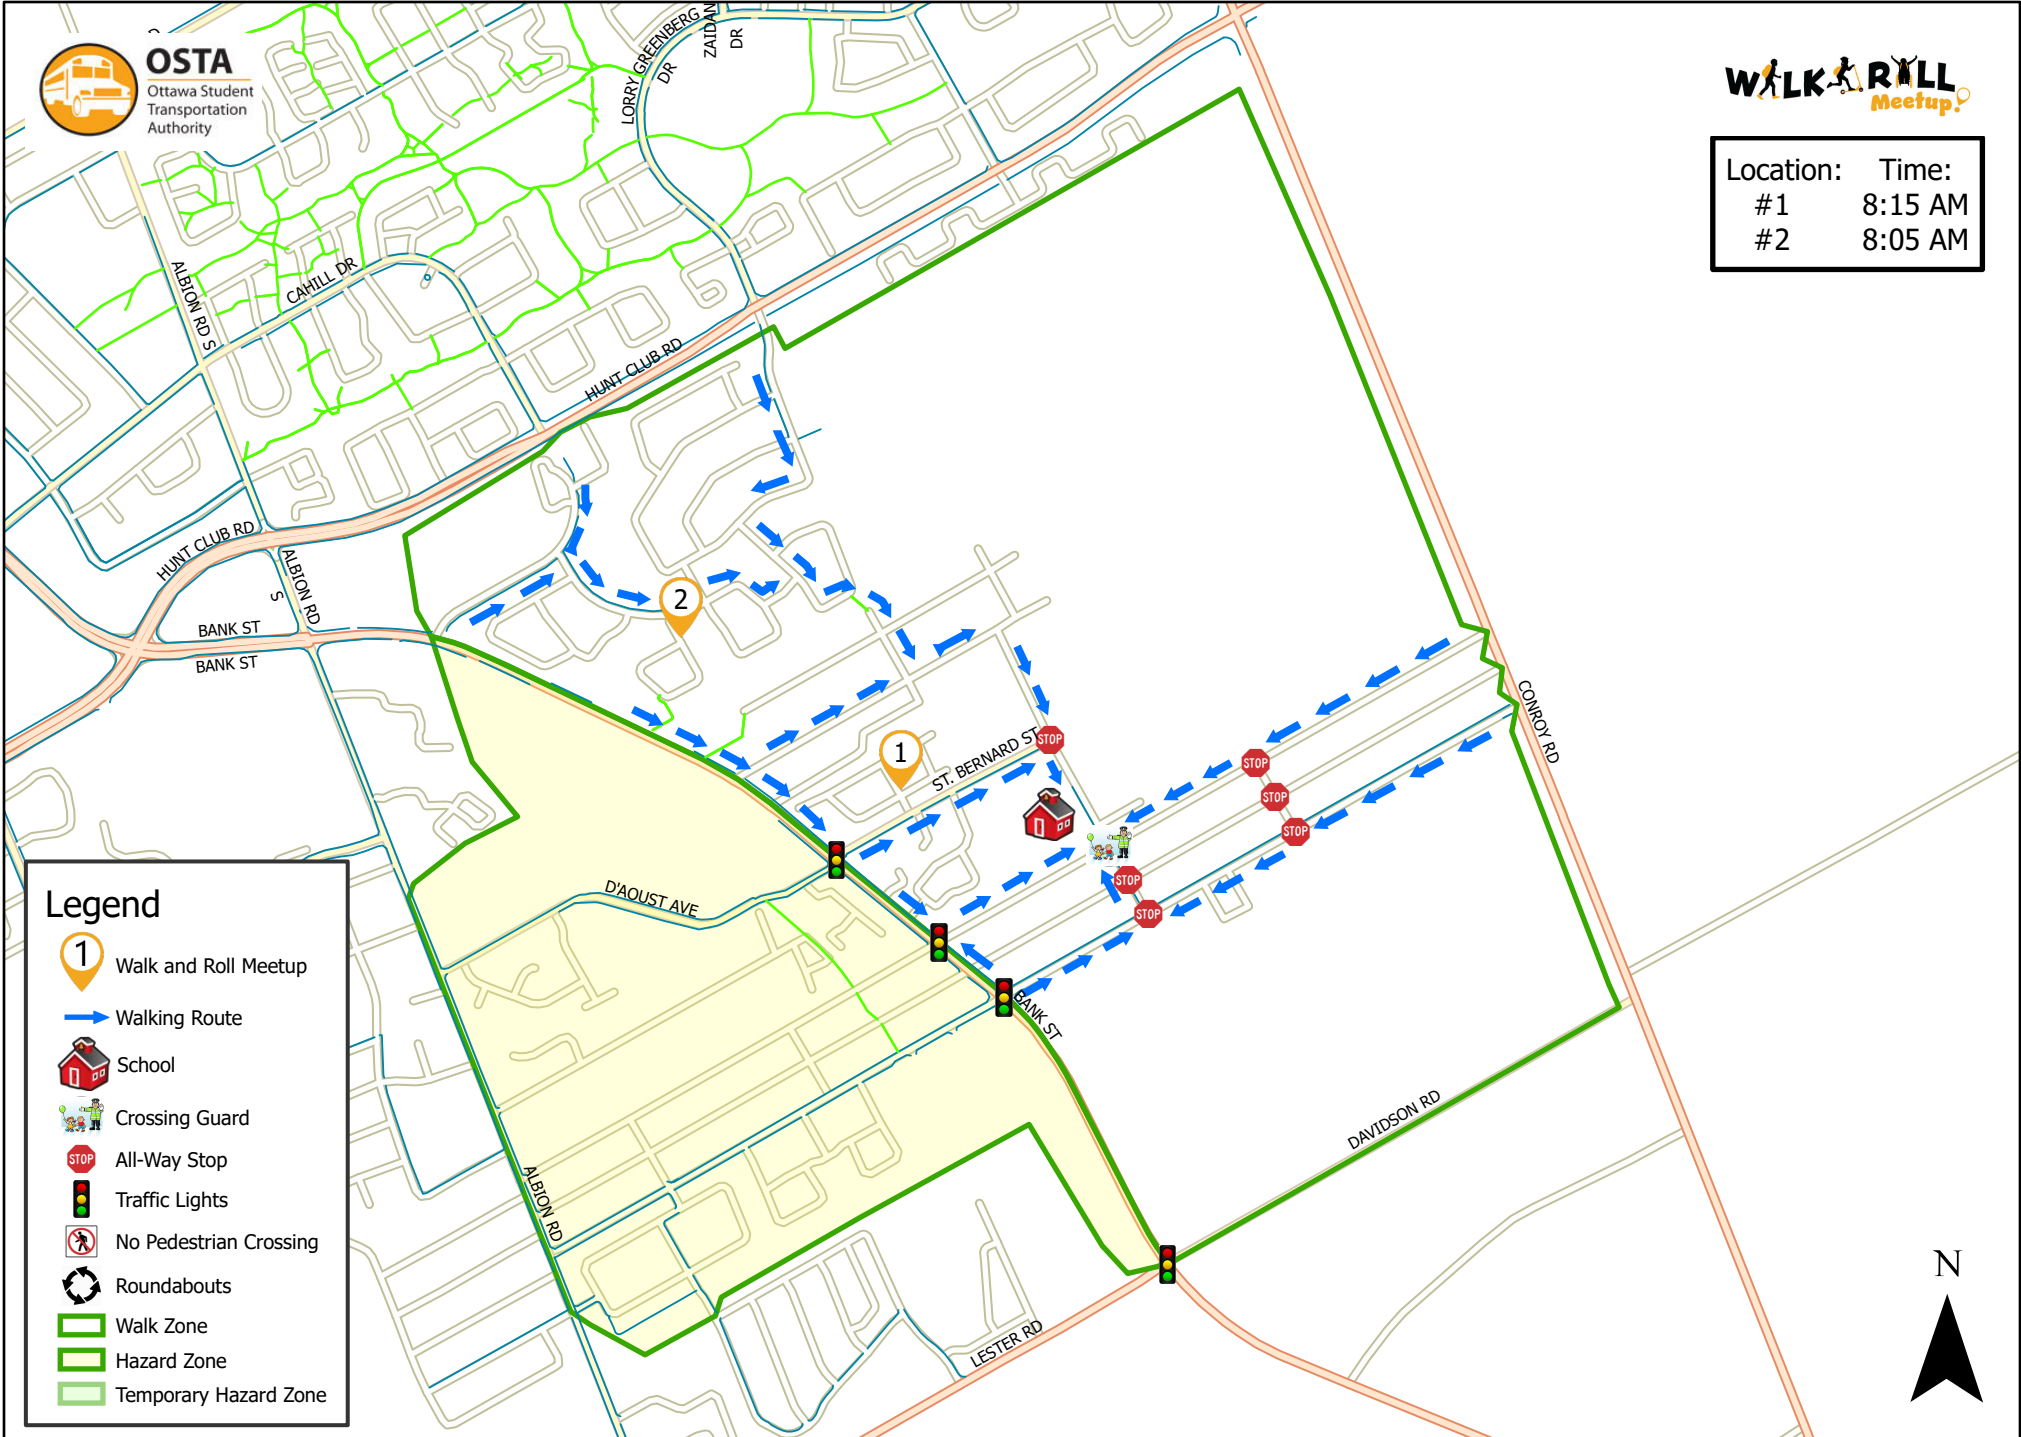

Blossom Park Public School

Location:	Time:
#1	8:15 AM
#2	8:05 AM

Legend

- Walk and Roll Meetup
- Walking Route
- School
- Crossing Guard
- All-Way Stop
- Traffic Lights
- No Pedestrian Crossing
- Roundabouts
- Walk Zone
- Hazard Zone
- Temporary Hazard Zone

This map is intended for information purposes only. Ottawa Student Transportation Authority assumes no responsibility for people using these routes.