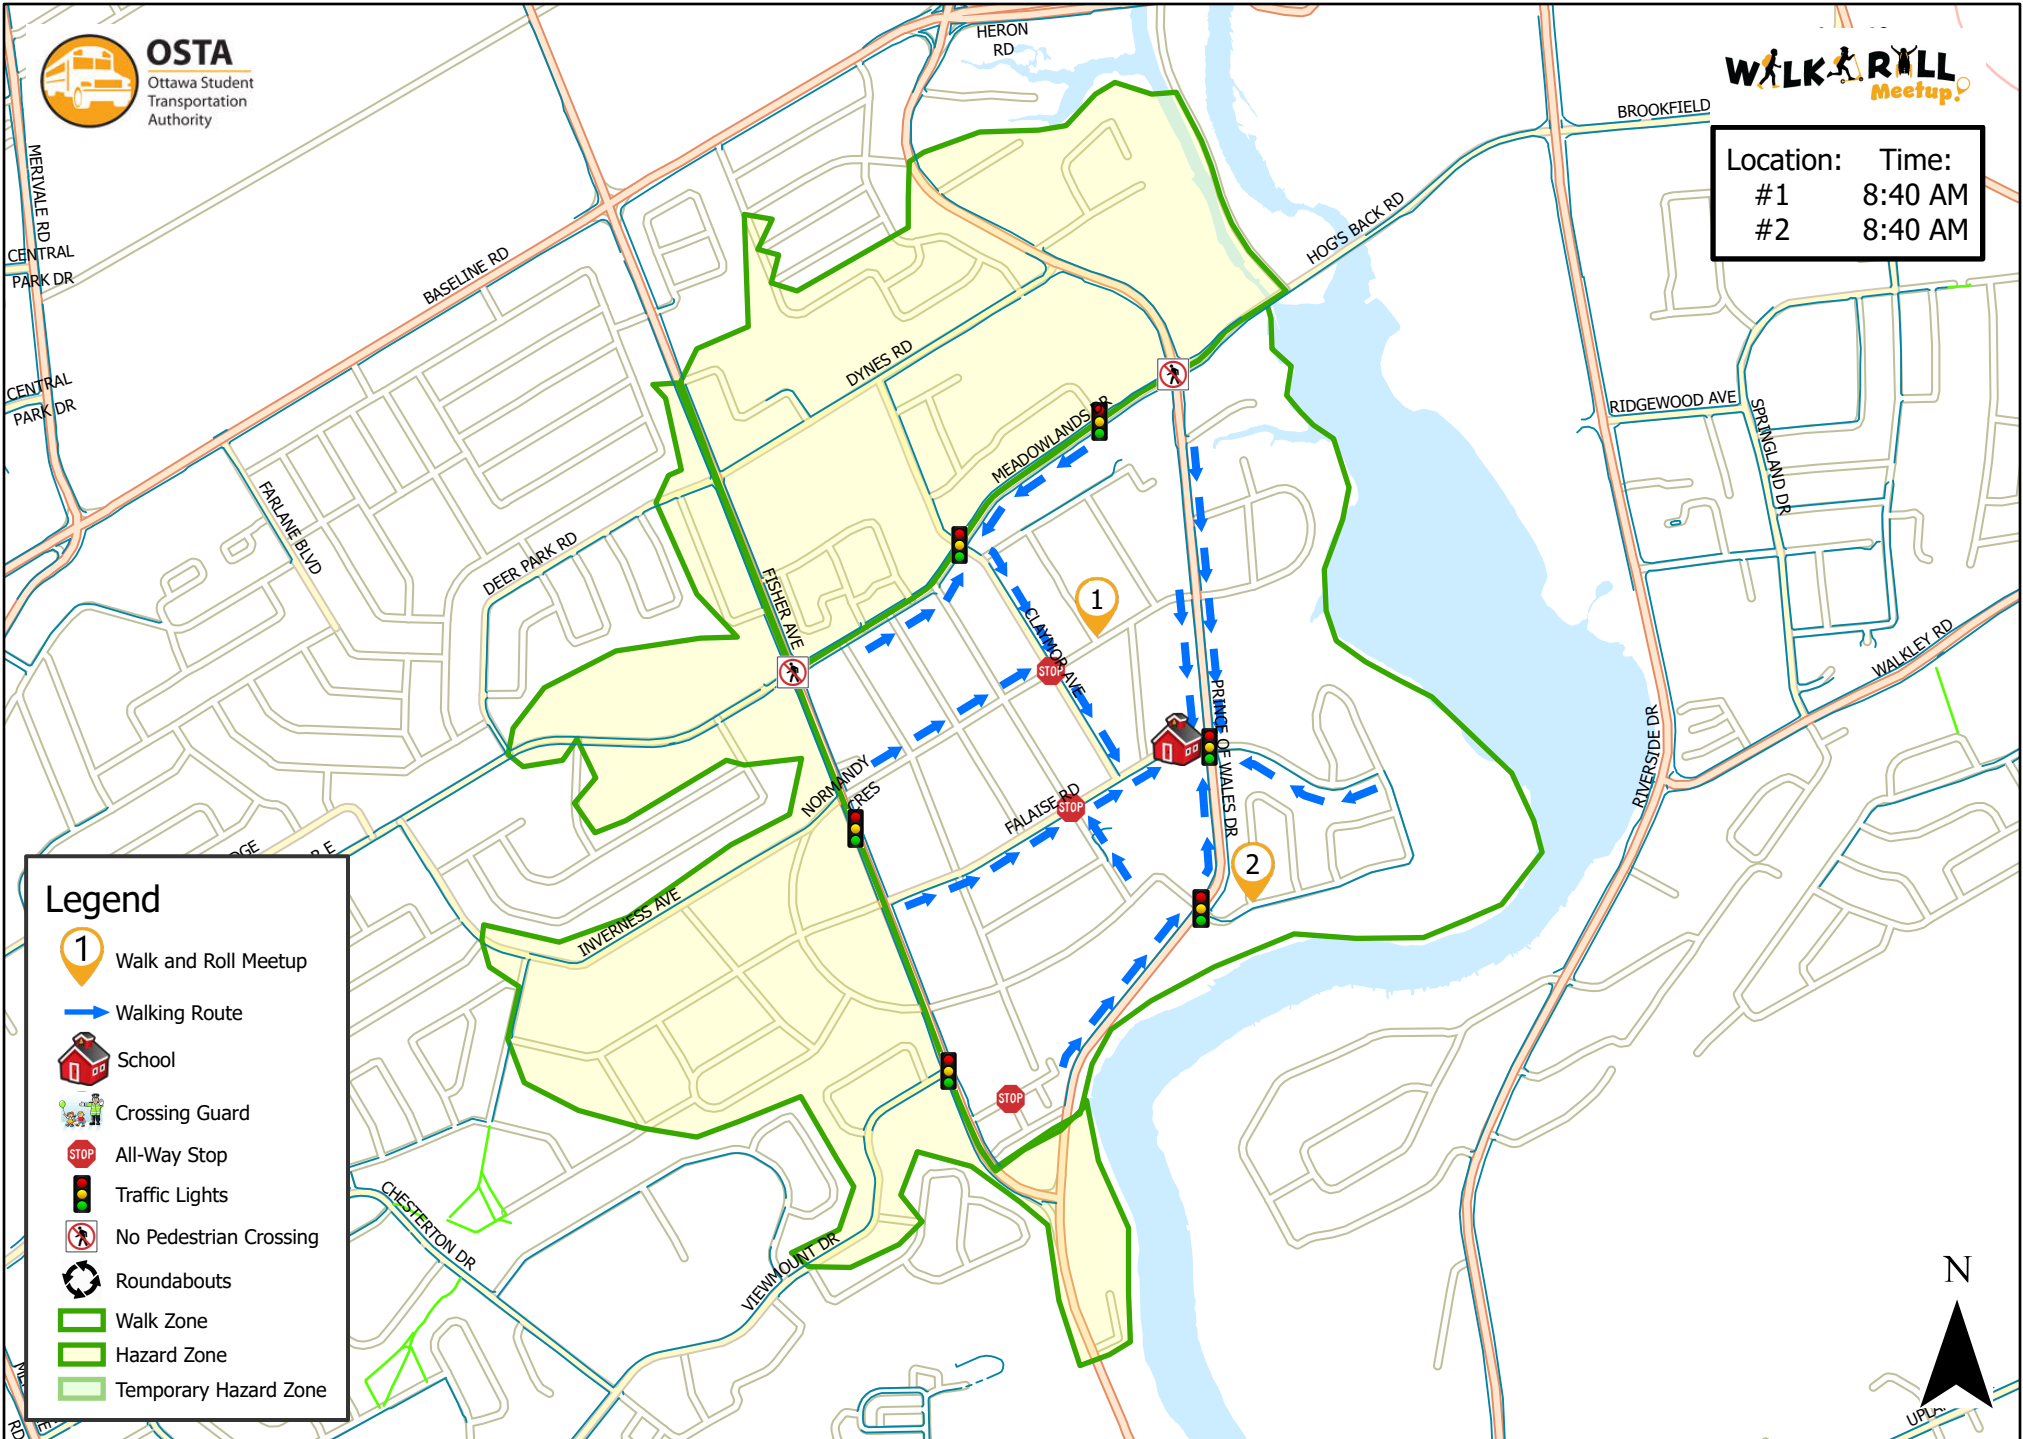

# Carleton Heights Public School

Location:	Time:
#1	8:40 AM
#2	8:40 AM

## Legend

- Walk and Roll Meetup
- Walking Route
- School
- Crossing Guard
- All-Way Stop
- Traffic Lights
- No Pedestrian Crossing
- Roundabouts
- Walk Zone
- Hazard Zone
- Temporary Hazard Zone

This map is intended for information purposes only. Ottawa Student Transportation Authority assumes no responsibility for people using these routes.