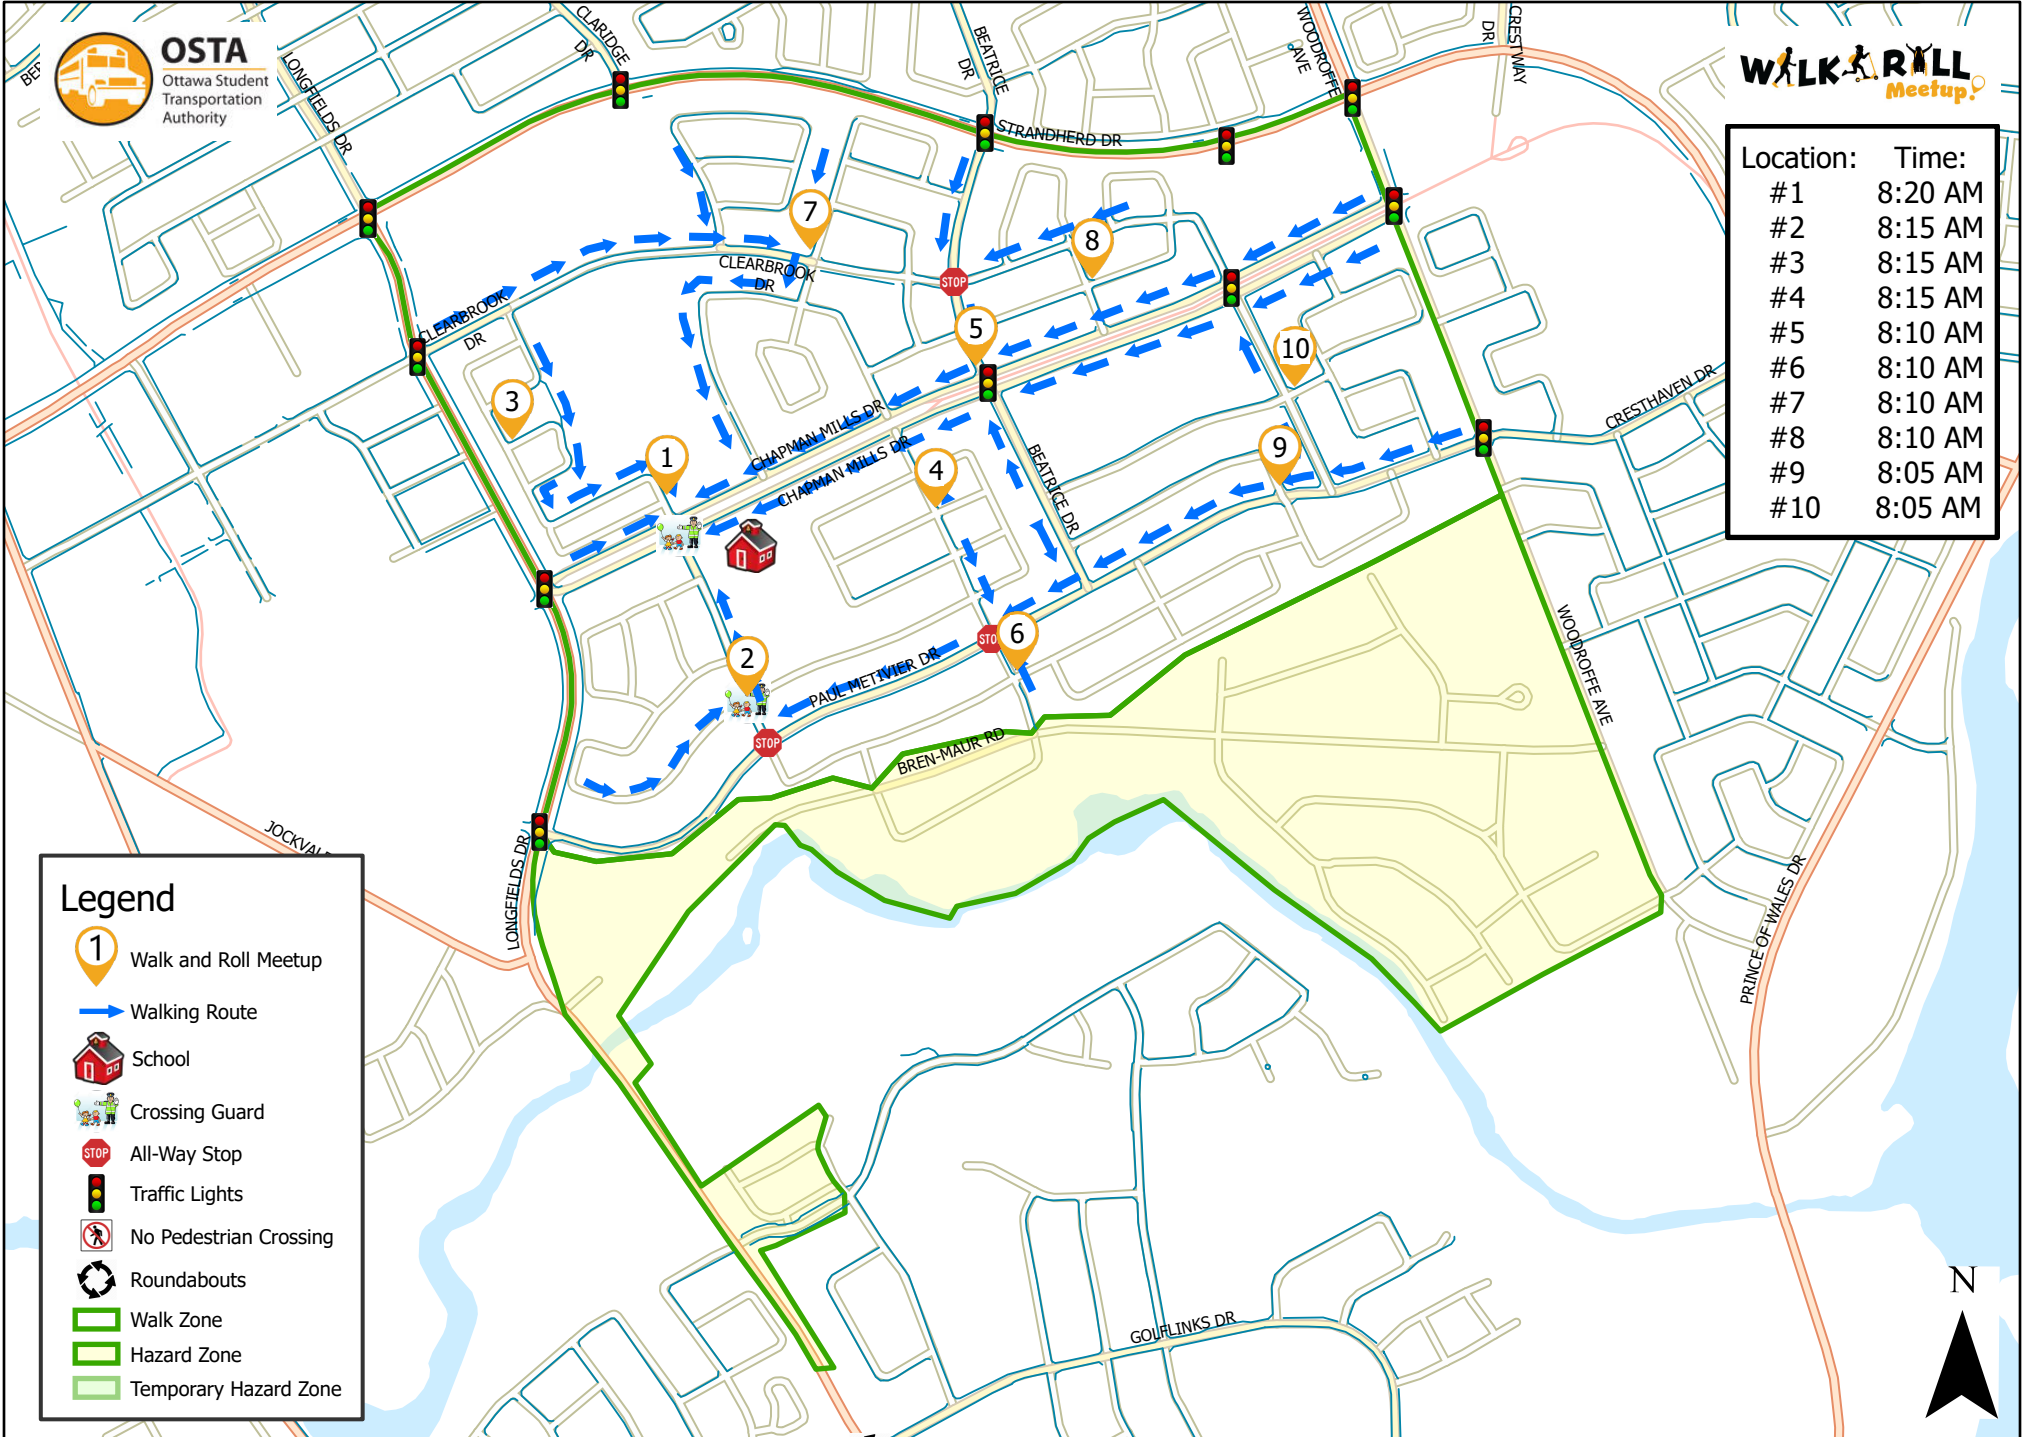

# Chapman Mills Public School

This map is intended for information purposes only. Ottawa Student Transportation Authority assumes no responsibility for people using these routes.