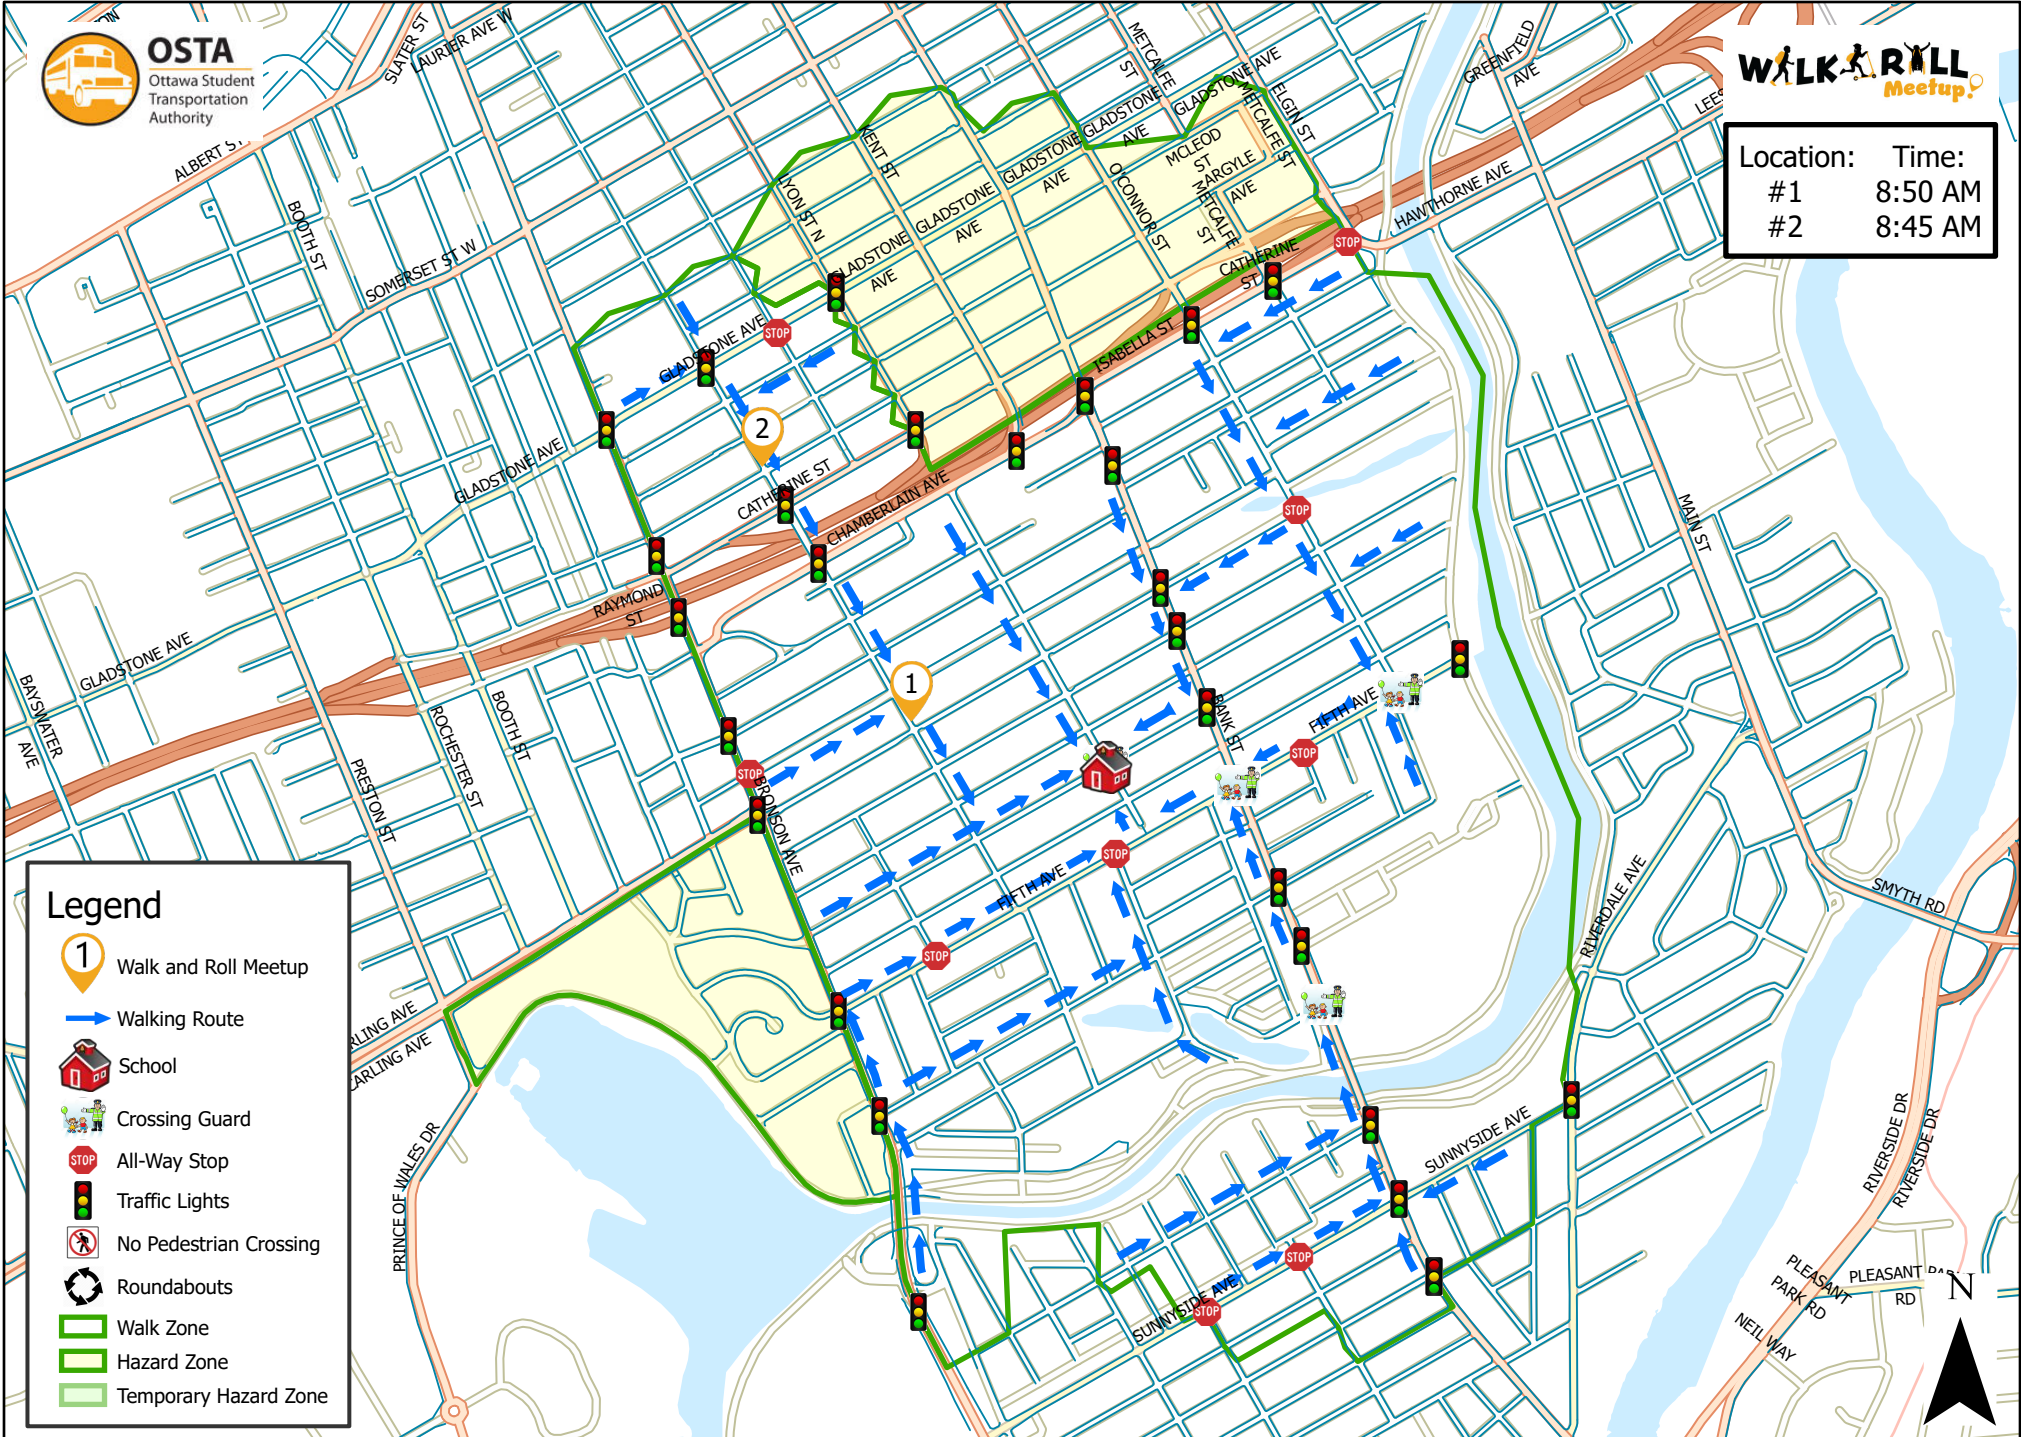

Corpus Christi School

Location:	Time:
#1	8:50 AM
#2	8:45 AM

Legend

- Walk and Roll Meetup
- Walking Route
- School
- Crossing Guard
- All-Way Stop
- Traffic Lights
- No Pedestrian Crossing
- Roundabouts
- Walk Zone
- Hazard Zone
- Temporary Hazard Zone

This map is intended for information purposes only. Ottawa Student Transportation Authority assumes no responsibility for people using these routes.