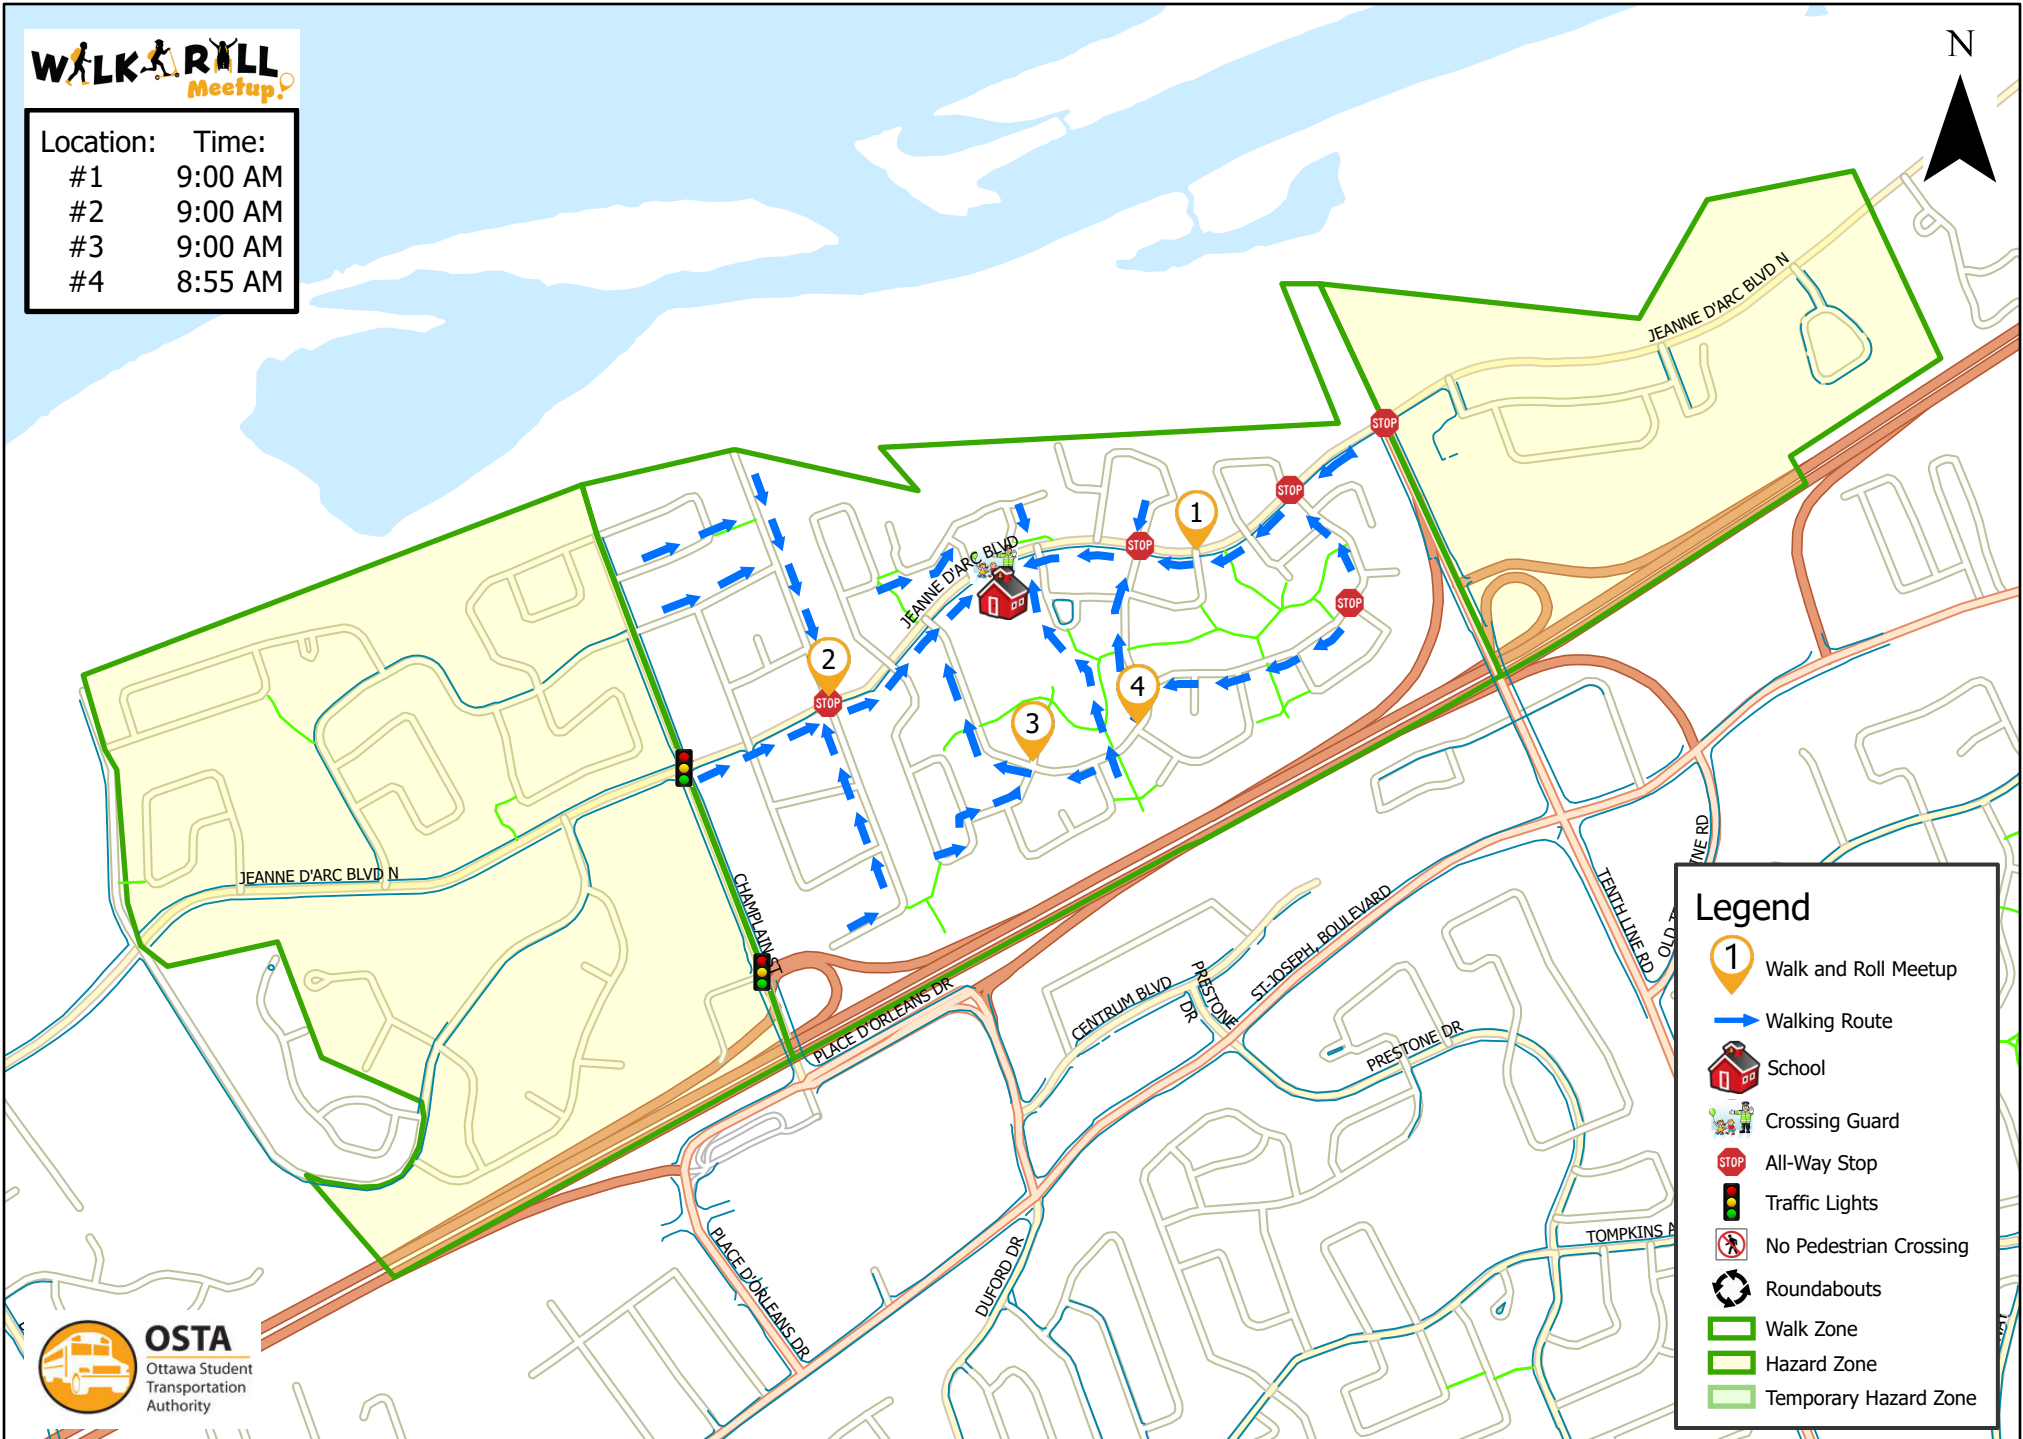

# Divine Infant School

Location:	Time:
#1	9:00 AM
#2	9:00 AM
#3	9:00 AM
#4	8:55 AM

### Legend

- Walk and Roll Meetup
- Walking Route
- School
- Crossing Guard
- All-Way Stop
- Traffic Lights
- No Pedestrian Crossing
- Roundabouts
- Walk Zone
- Hazard Zone
- Temporary Hazard Zone

This map is intended for information purposes only. Ottawa Student Transportation Authority assumes no responsibility for people using these routes.