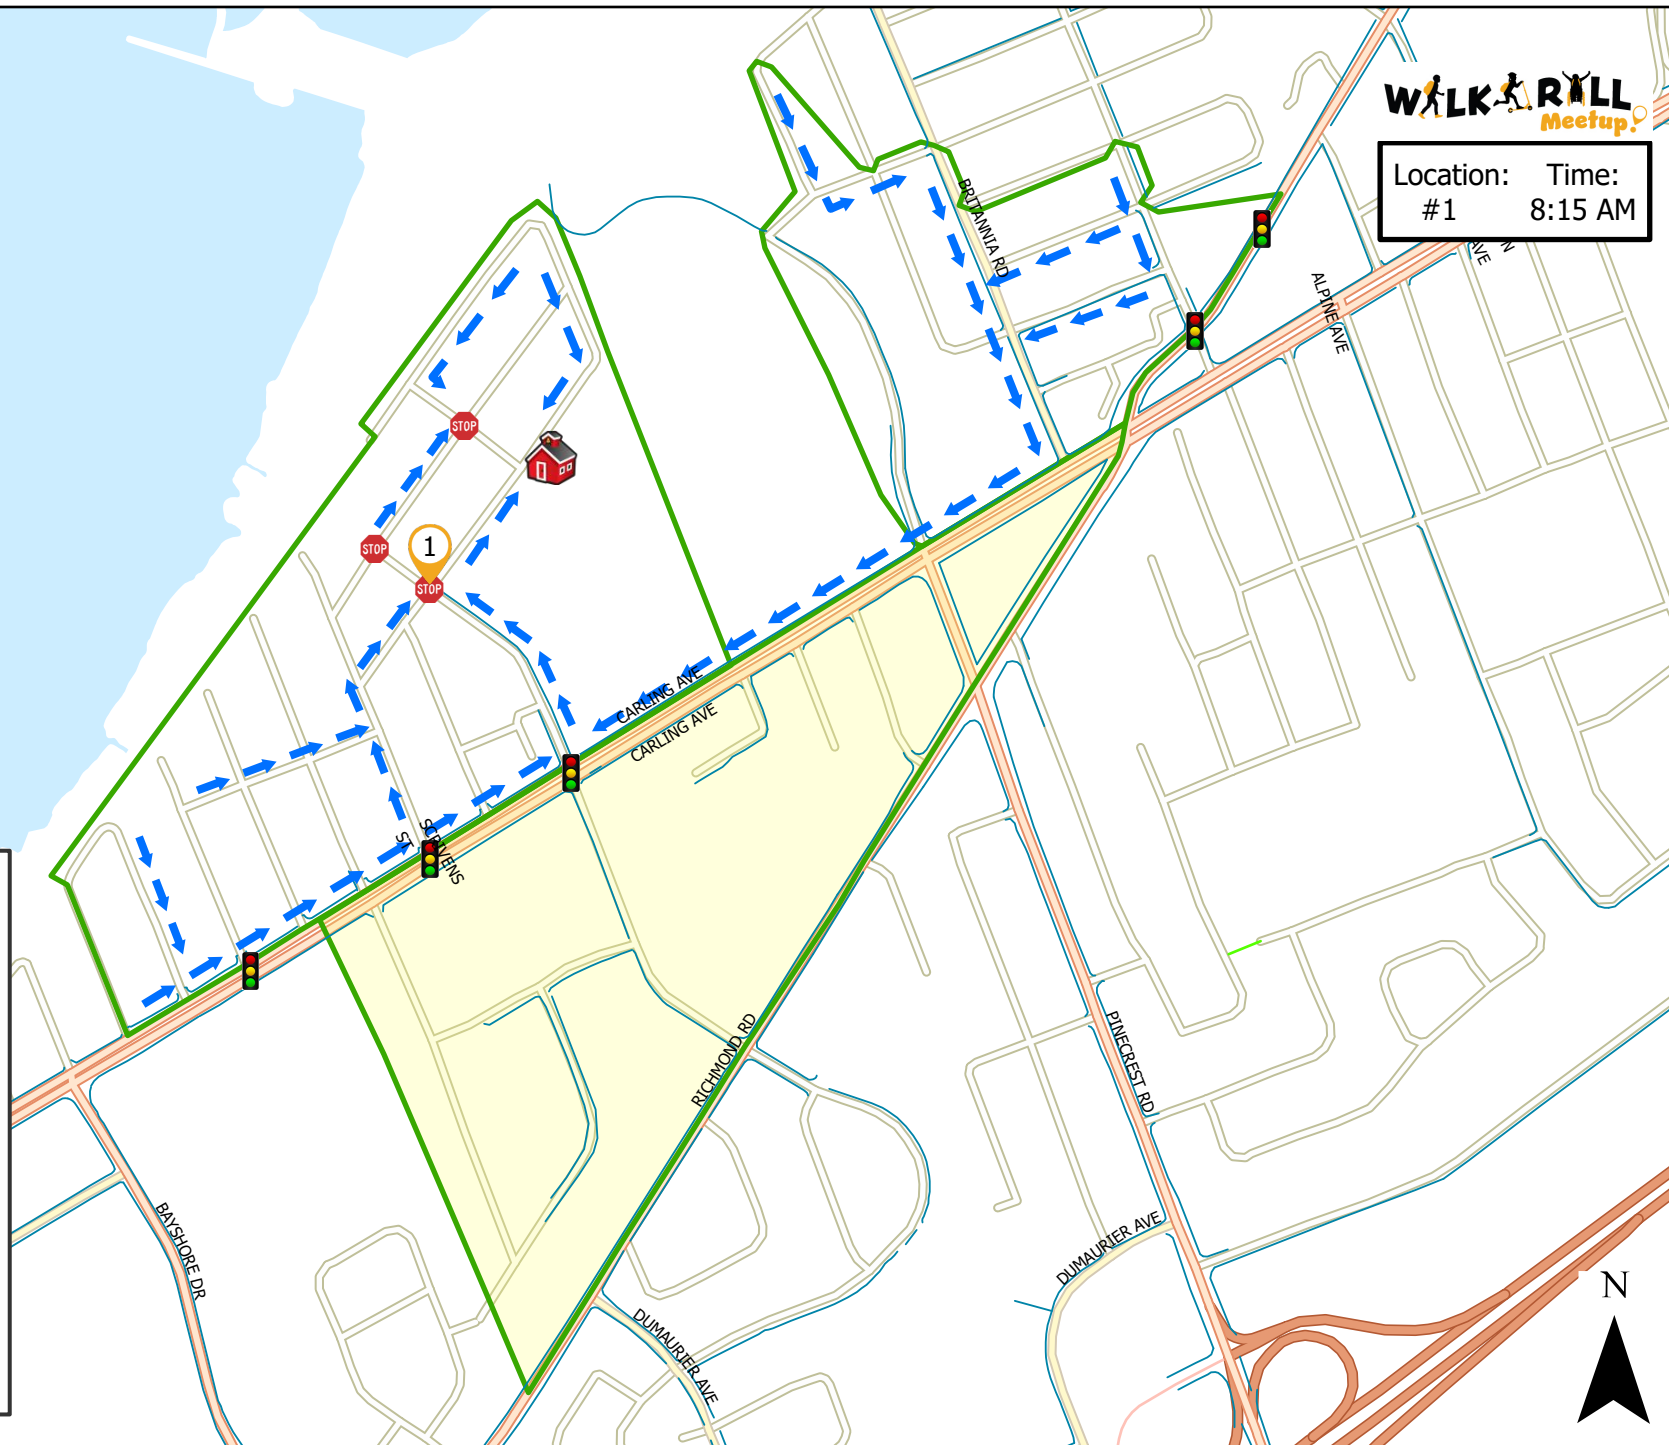

Dr. F.J. McDonald Catholic School

Location: #1
Time: 8:15 AM

Legend

- Walk and Roll Meetup
- Walking Route
- School
- Crossing Guard
- All-Way Stop
- Traffic Lights
- No Pedestrian Crossing
- Roundabouts
- Walk Zone
- Hazard Zone
- Temporary Hazard Zone

This map is intended for information purposes only. Ottawa Student Transportation Authority assumes no responsibility for people using these routes.