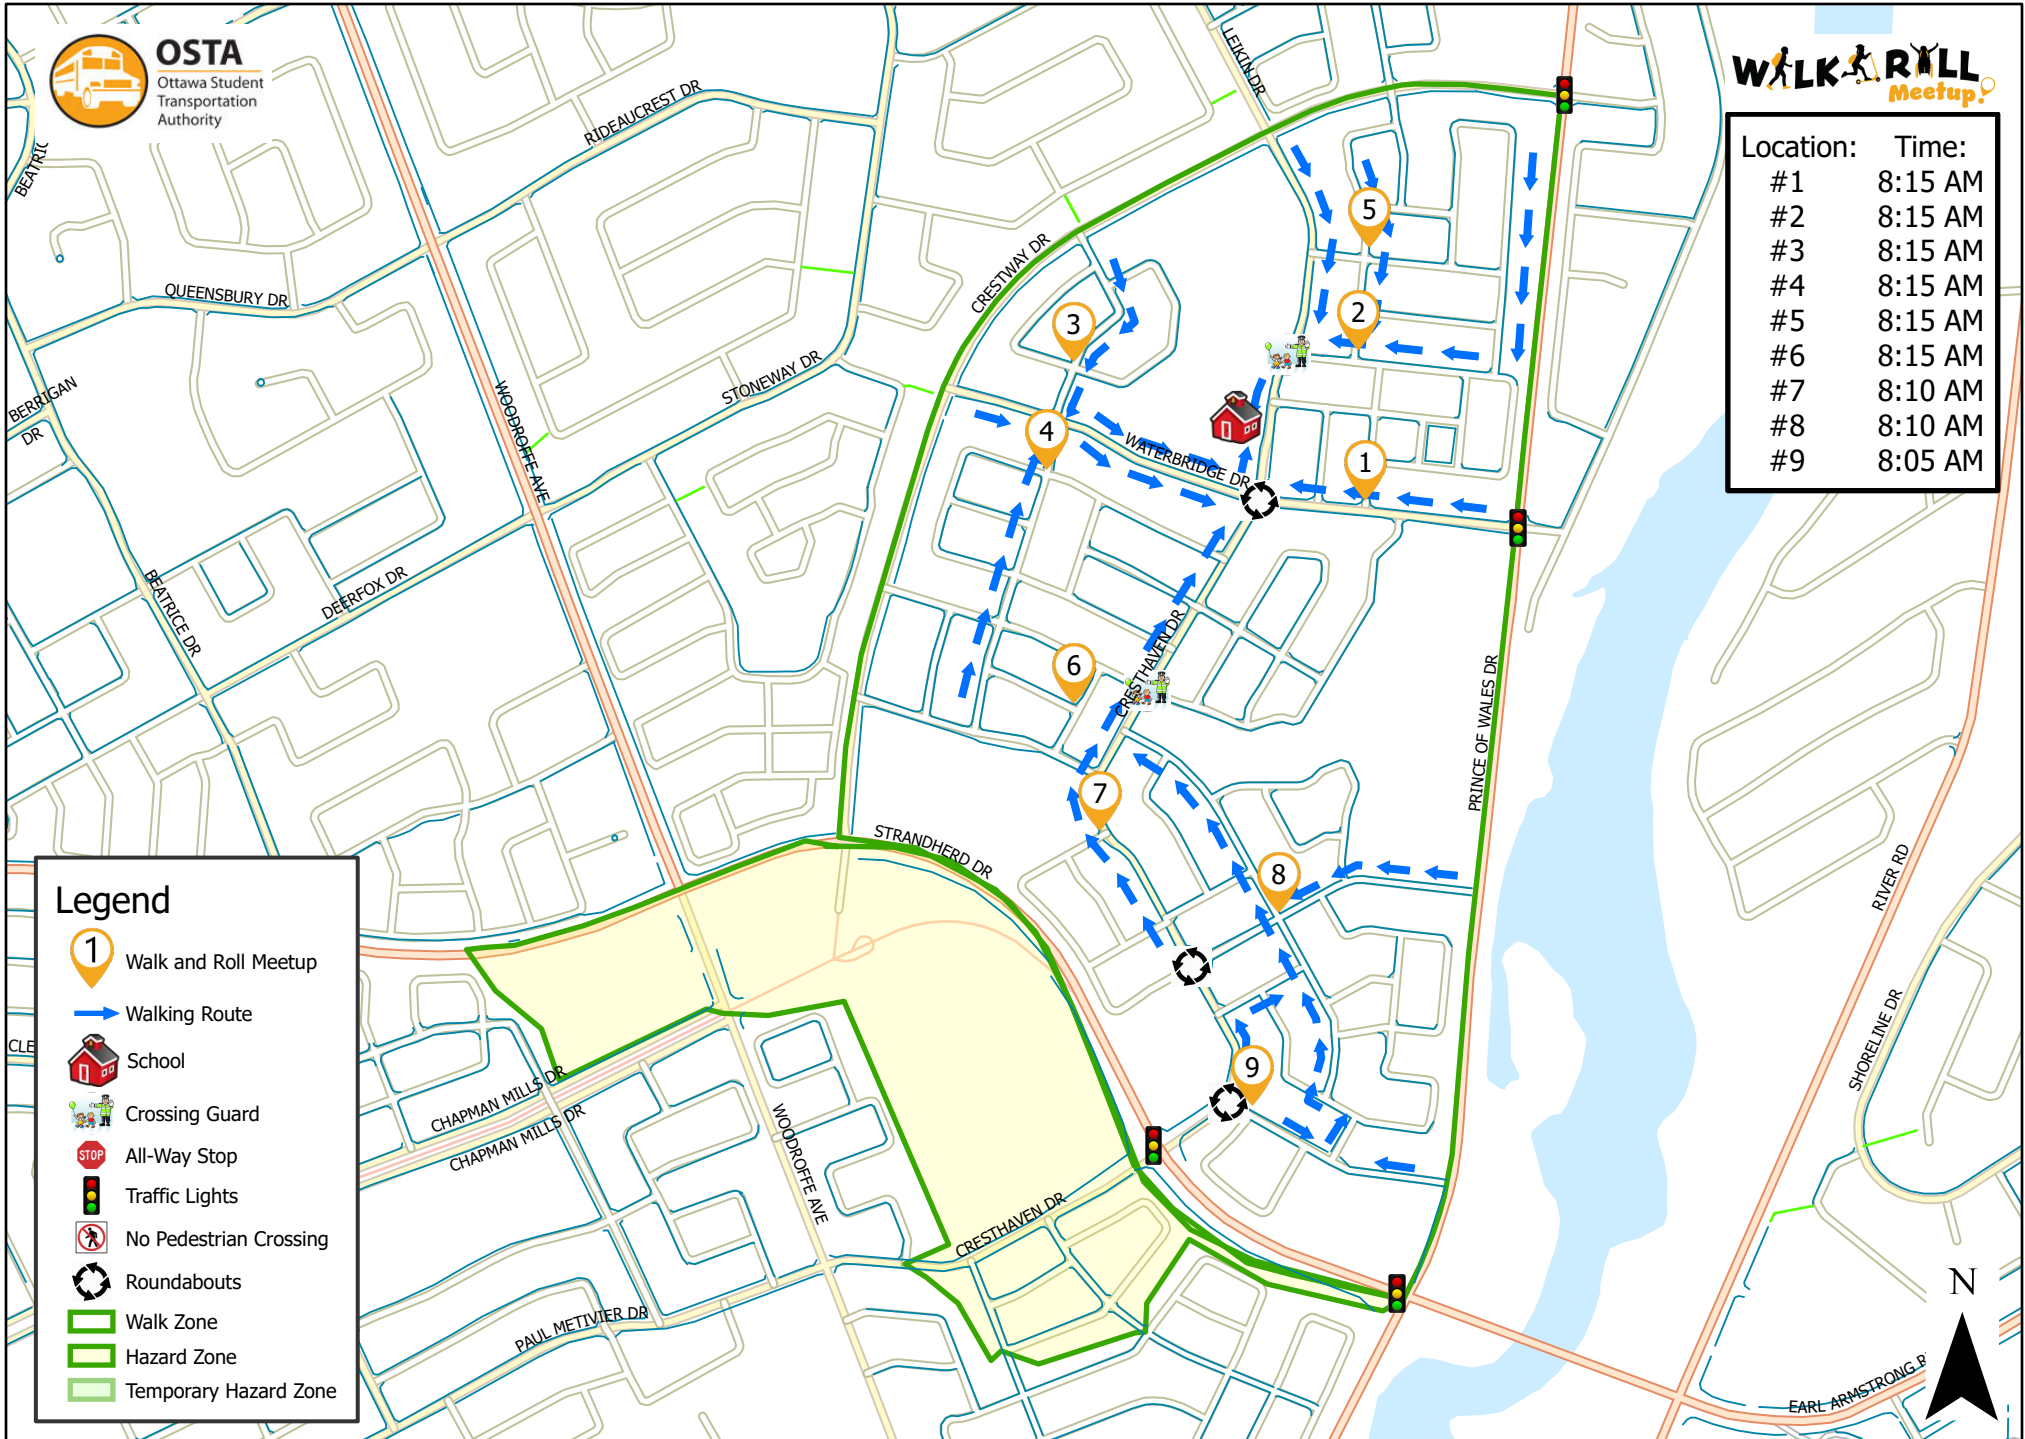

# Farley Mowat Public School

Location:	Time:
#1	8:15 AM
#2	8:15 AM
#3	8:15 AM
#4	8:15 AM
#5	8:15 AM
#6	8:15 AM
#7	8:10 AM
#8	8:10 AM
#9	8:05 AM

**Legend**

- 1 Walk and Roll Meetup
- Walking Route
- School
- Crossing Guard
- All-Way Stop
- Traffic Lights
- No Pedestrian Crossing
- Roundabouts
- Walk Zone
- Hazard Zone
- Temporary Hazard Zone

This map is intended for information purposes only. Ottawa Student Transportation Authority assumes no responsibility for people using these routes.