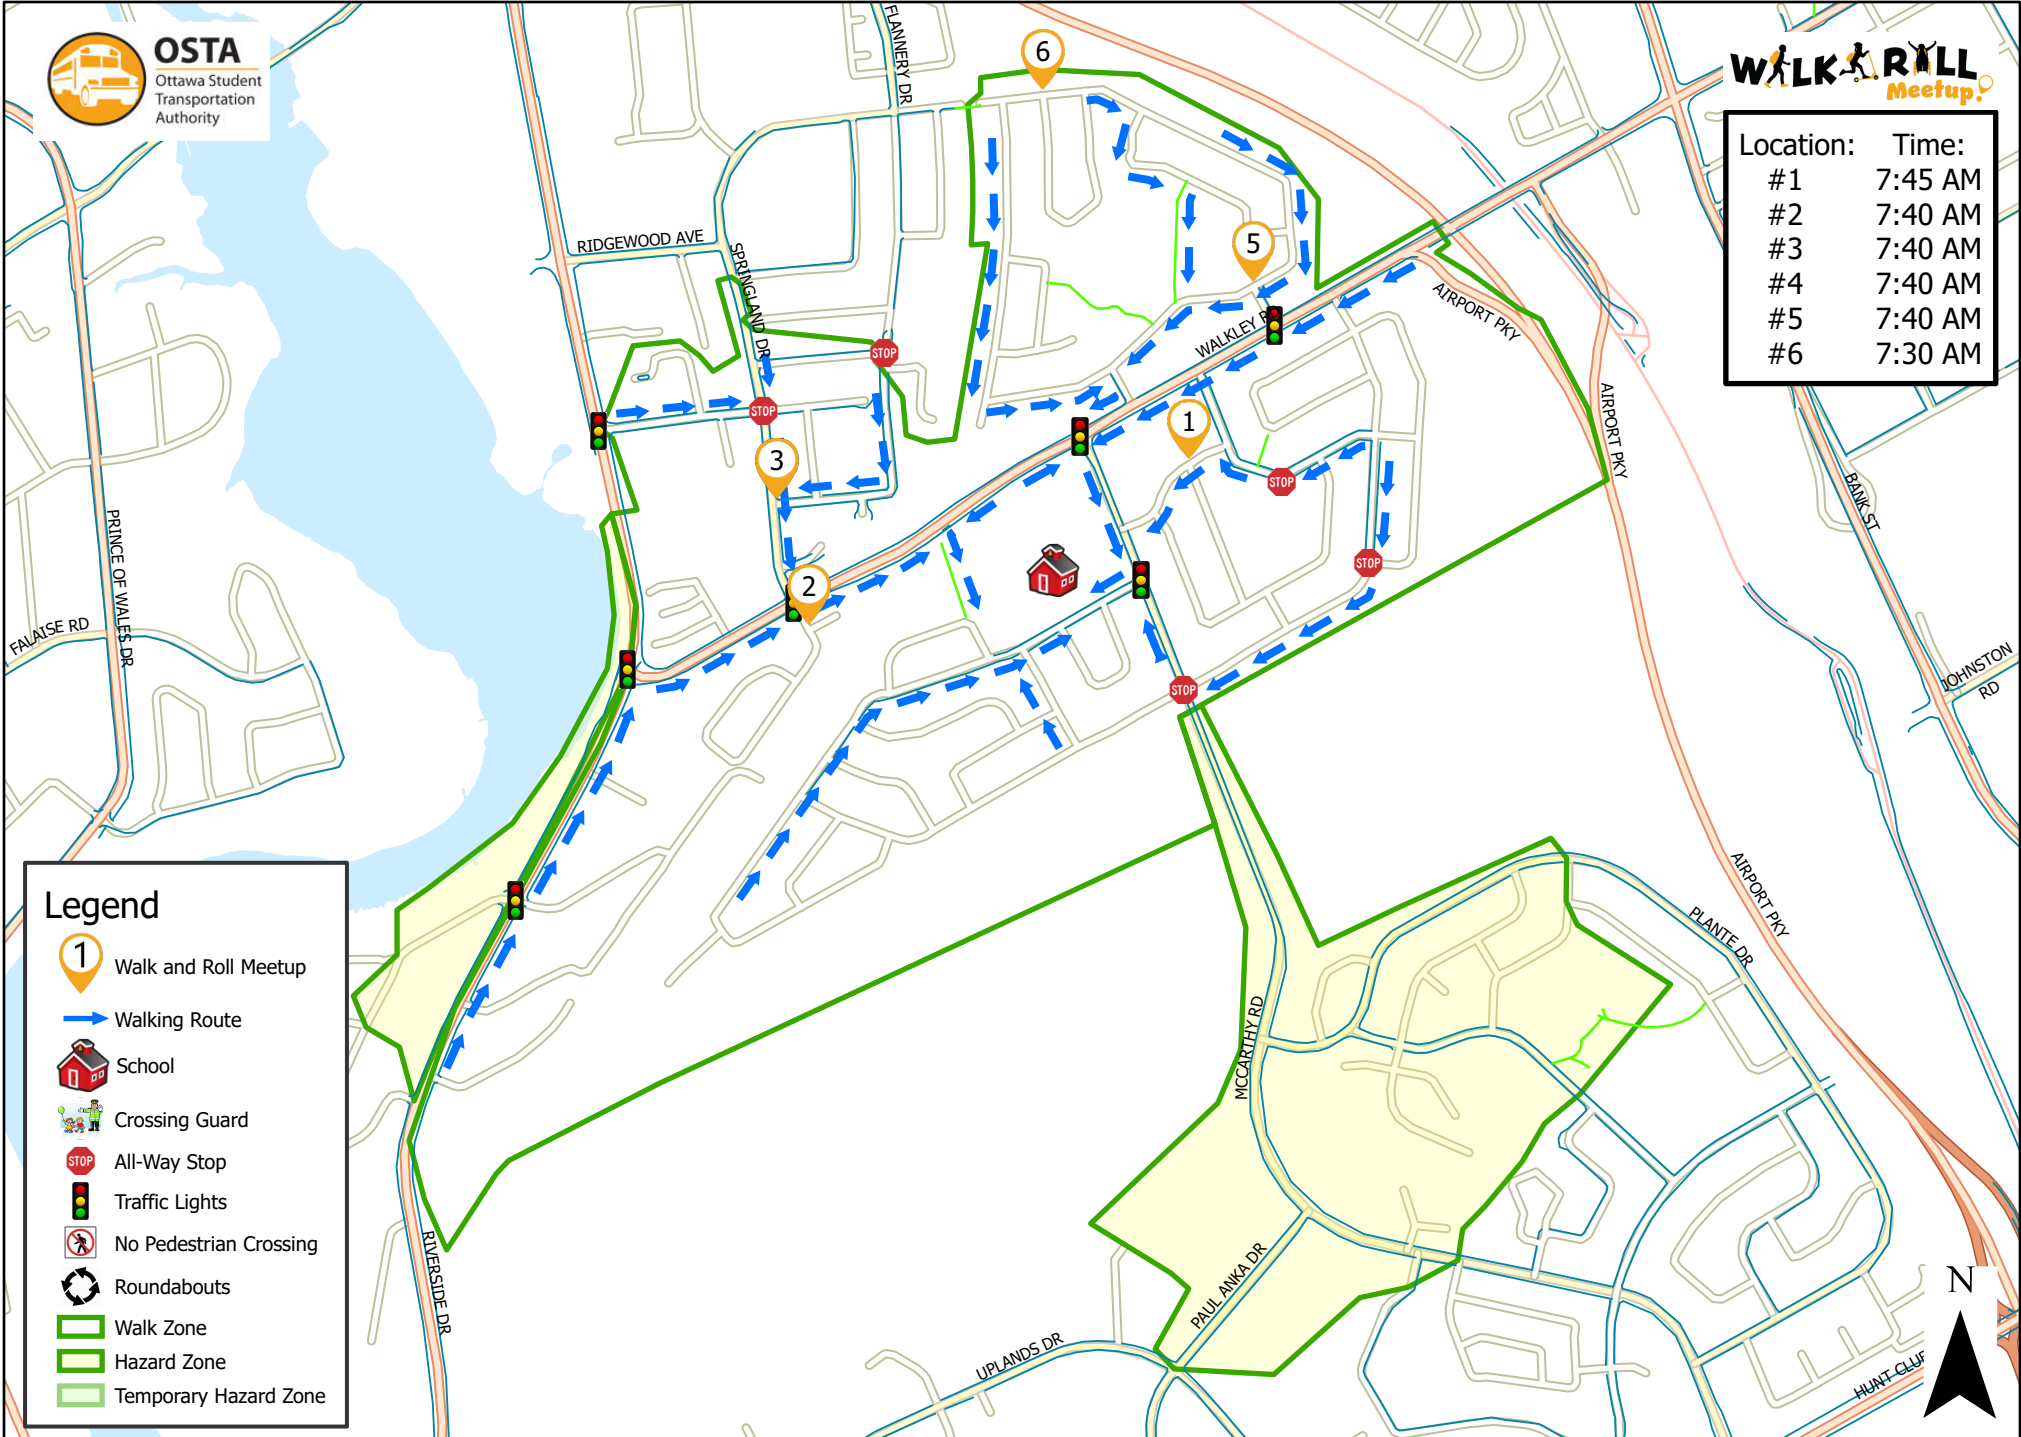

Fielding Drive Public School

Location:	Time:
#1	7:45 AM
#2	7:40 AM
#3	7:40 AM
#4	7:40 AM
#5	7:40 AM
#6	7:30 AM

Legend

- Walk and Roll Meetup
- Walking Route
- School
- Crossing Guard
- All-Way Stop
- Traffic Lights
- No Pedestrian Crossing
- Roundabouts
- Walk Zone
- Hazard Zone
- Temporary Hazard Zone

This map is intended for information purposes only. Ottawa Student Transportation Authority assumes no responsibility for people using these routes.