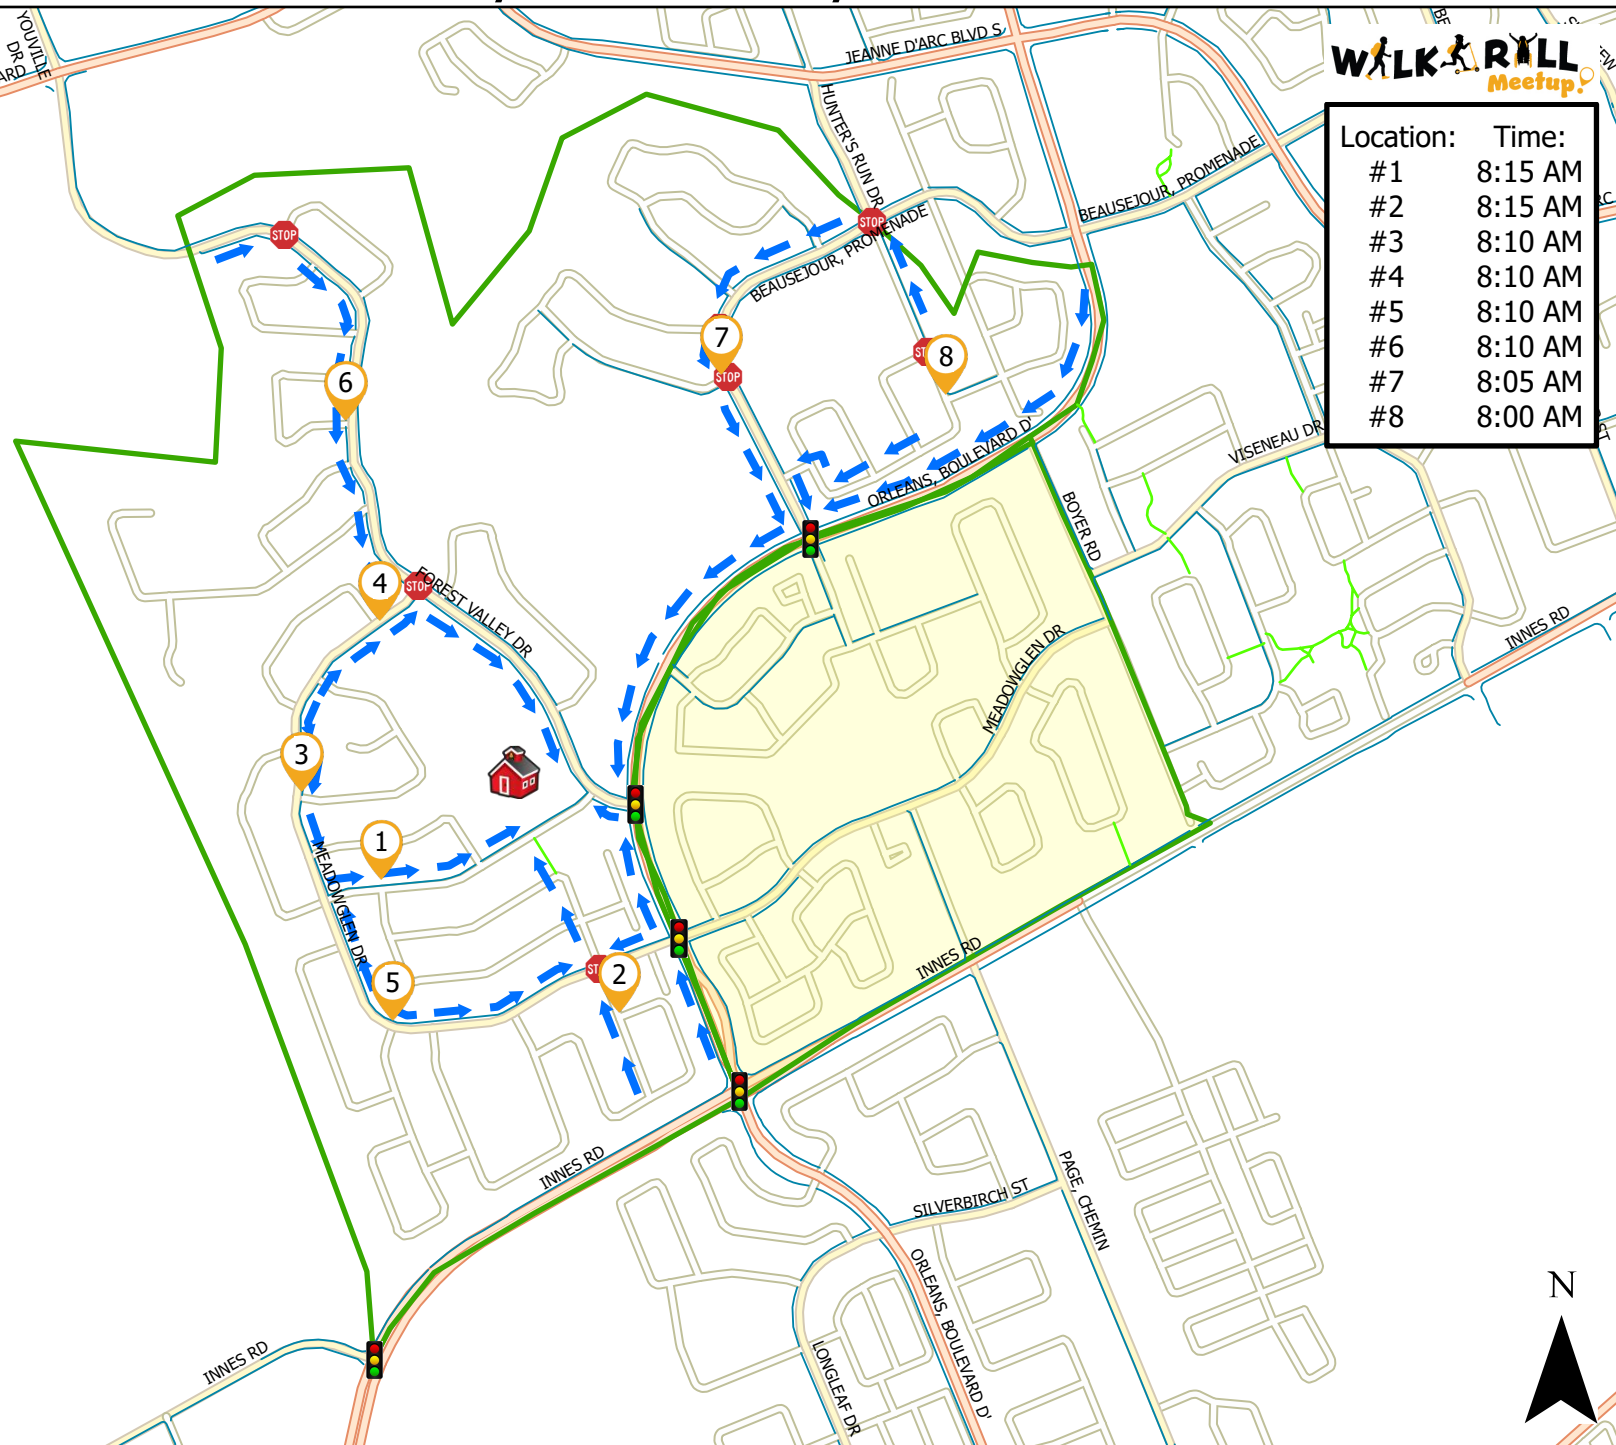

# Forest Valley Elementary School

Location:	Time:
#1	8:15 AM
#2	8:15 AM
#3	8:10 AM
#4	8:10 AM
#5	8:10 AM
#6	8:10 AM
#7	8:05 AM
#8	8:00 AM

### Legend

- Walk and Roll Meetup
- Walking Route
- School
- Crossing Guard
- All-Way Stop
- Traffic Lights
- No Pedestrian Crossing
- Roundabouts
- Walk Zone
- Hazard Zone
- Temporary Hazard Zone

This map is intended for information purposes only. Ottawa Student Transportation Authority assumes no responsibility for people using these routes.