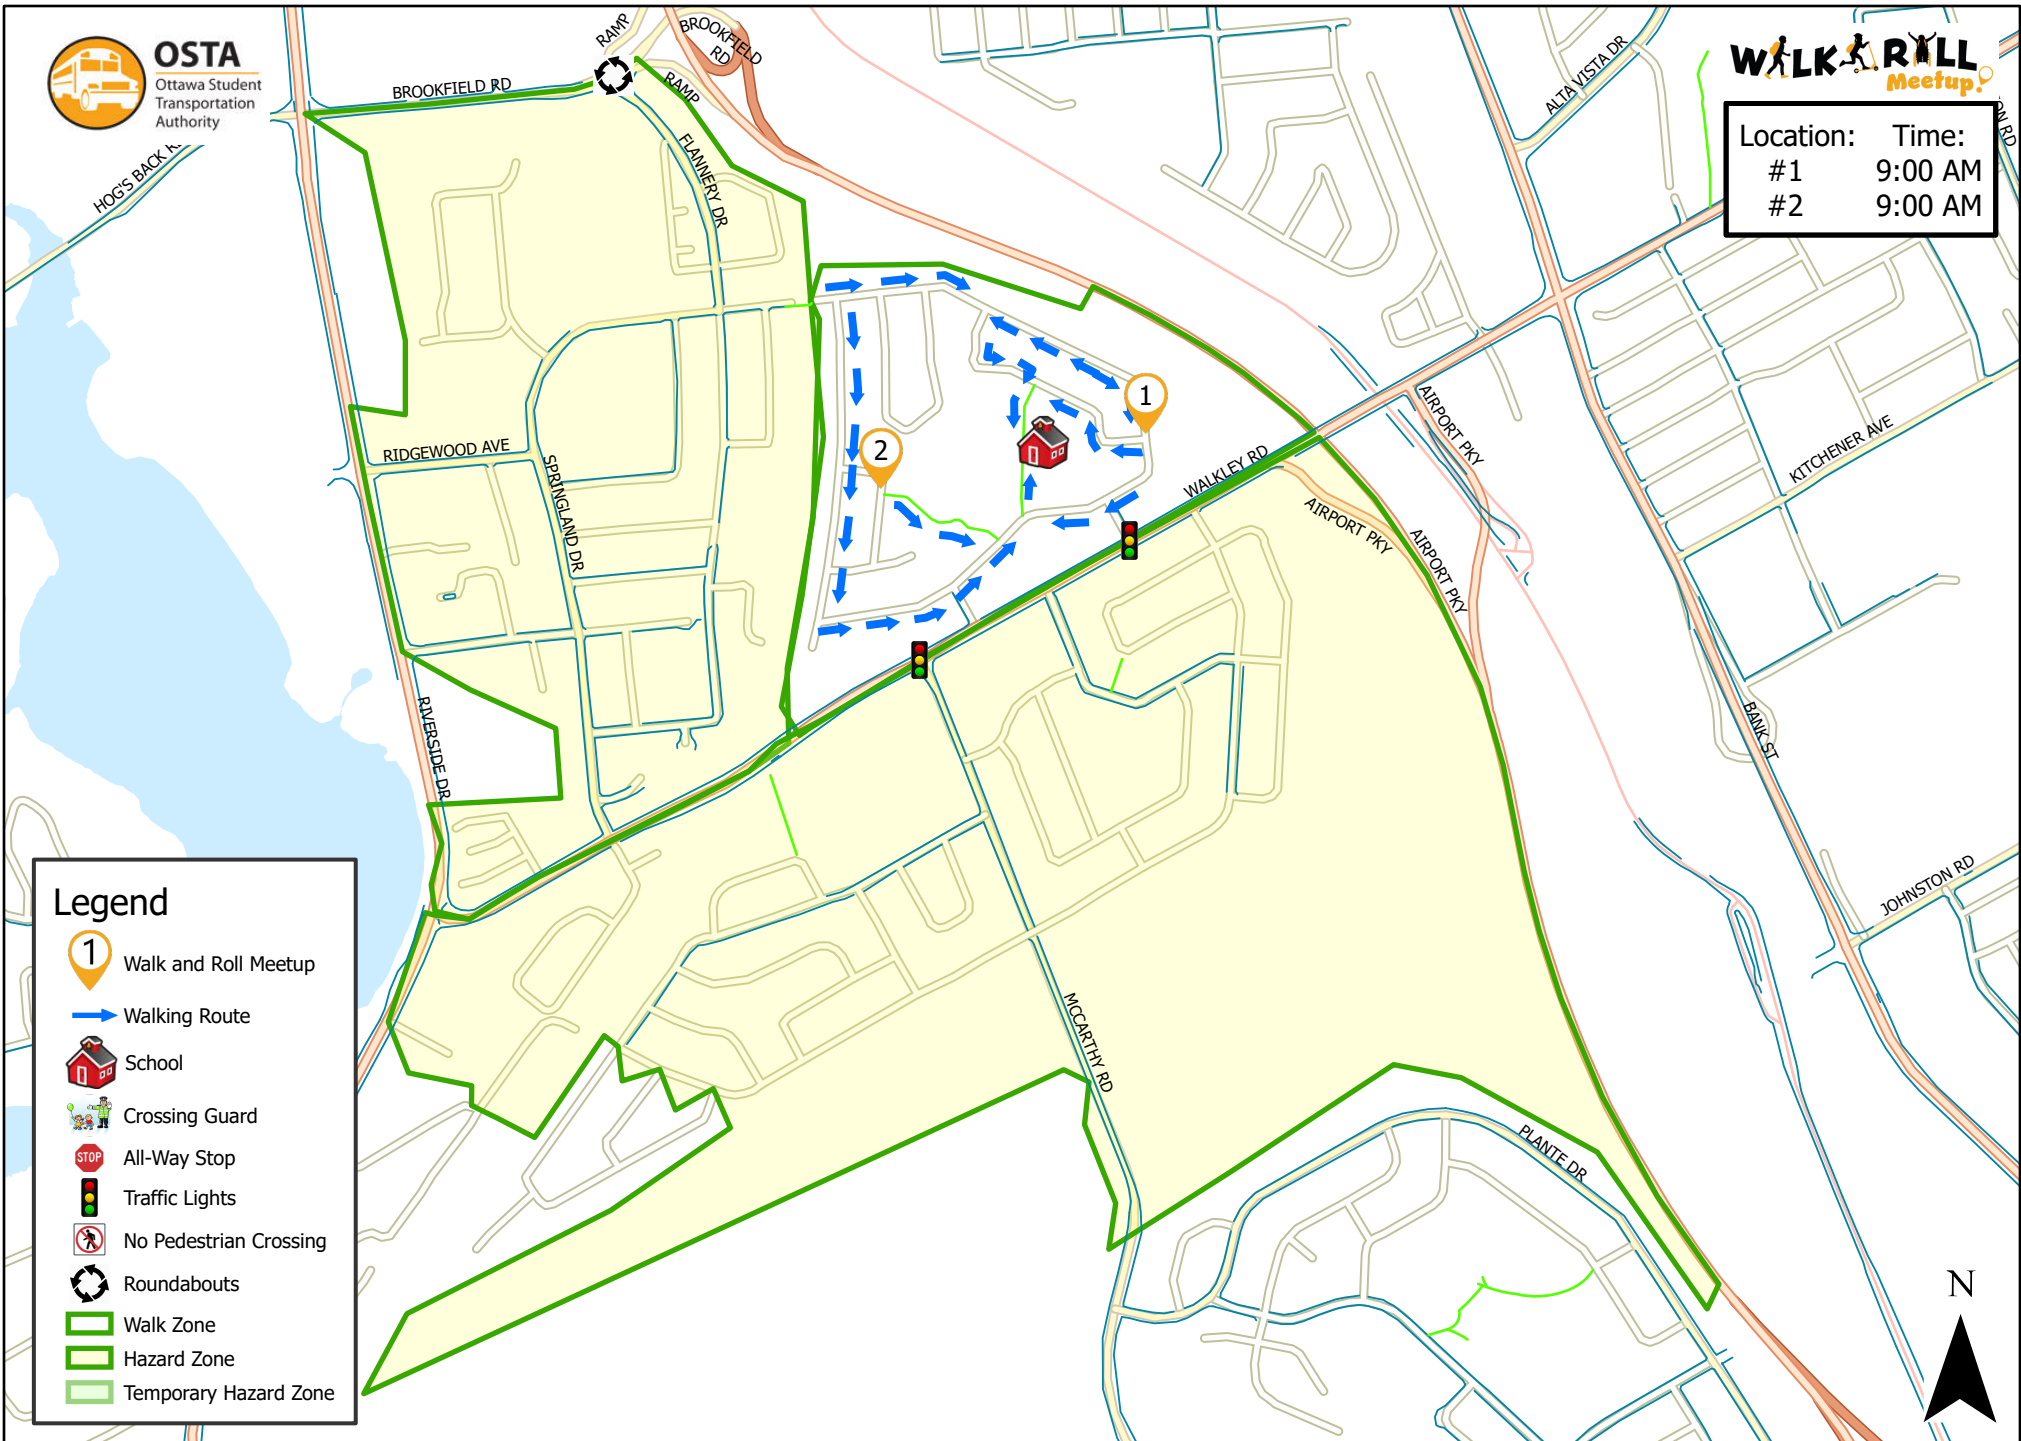

# General Vanier Public School

Location:	Time:
#1	9:00 AM
#2	9:00 AM

## Legend

- Walk and Roll Meetup
- Walking Route
- School
- Crossing Guard
- All-Way Stop
- Traffic Lights
- No Pedestrian Crossing
- Roundabouts
- Walk Zone
- Hazard Zone
- Temporary Hazard Zone

This map is intended for information purposes only. Ottawa Student Transportation Authority assumes no responsibility for people using these routes.