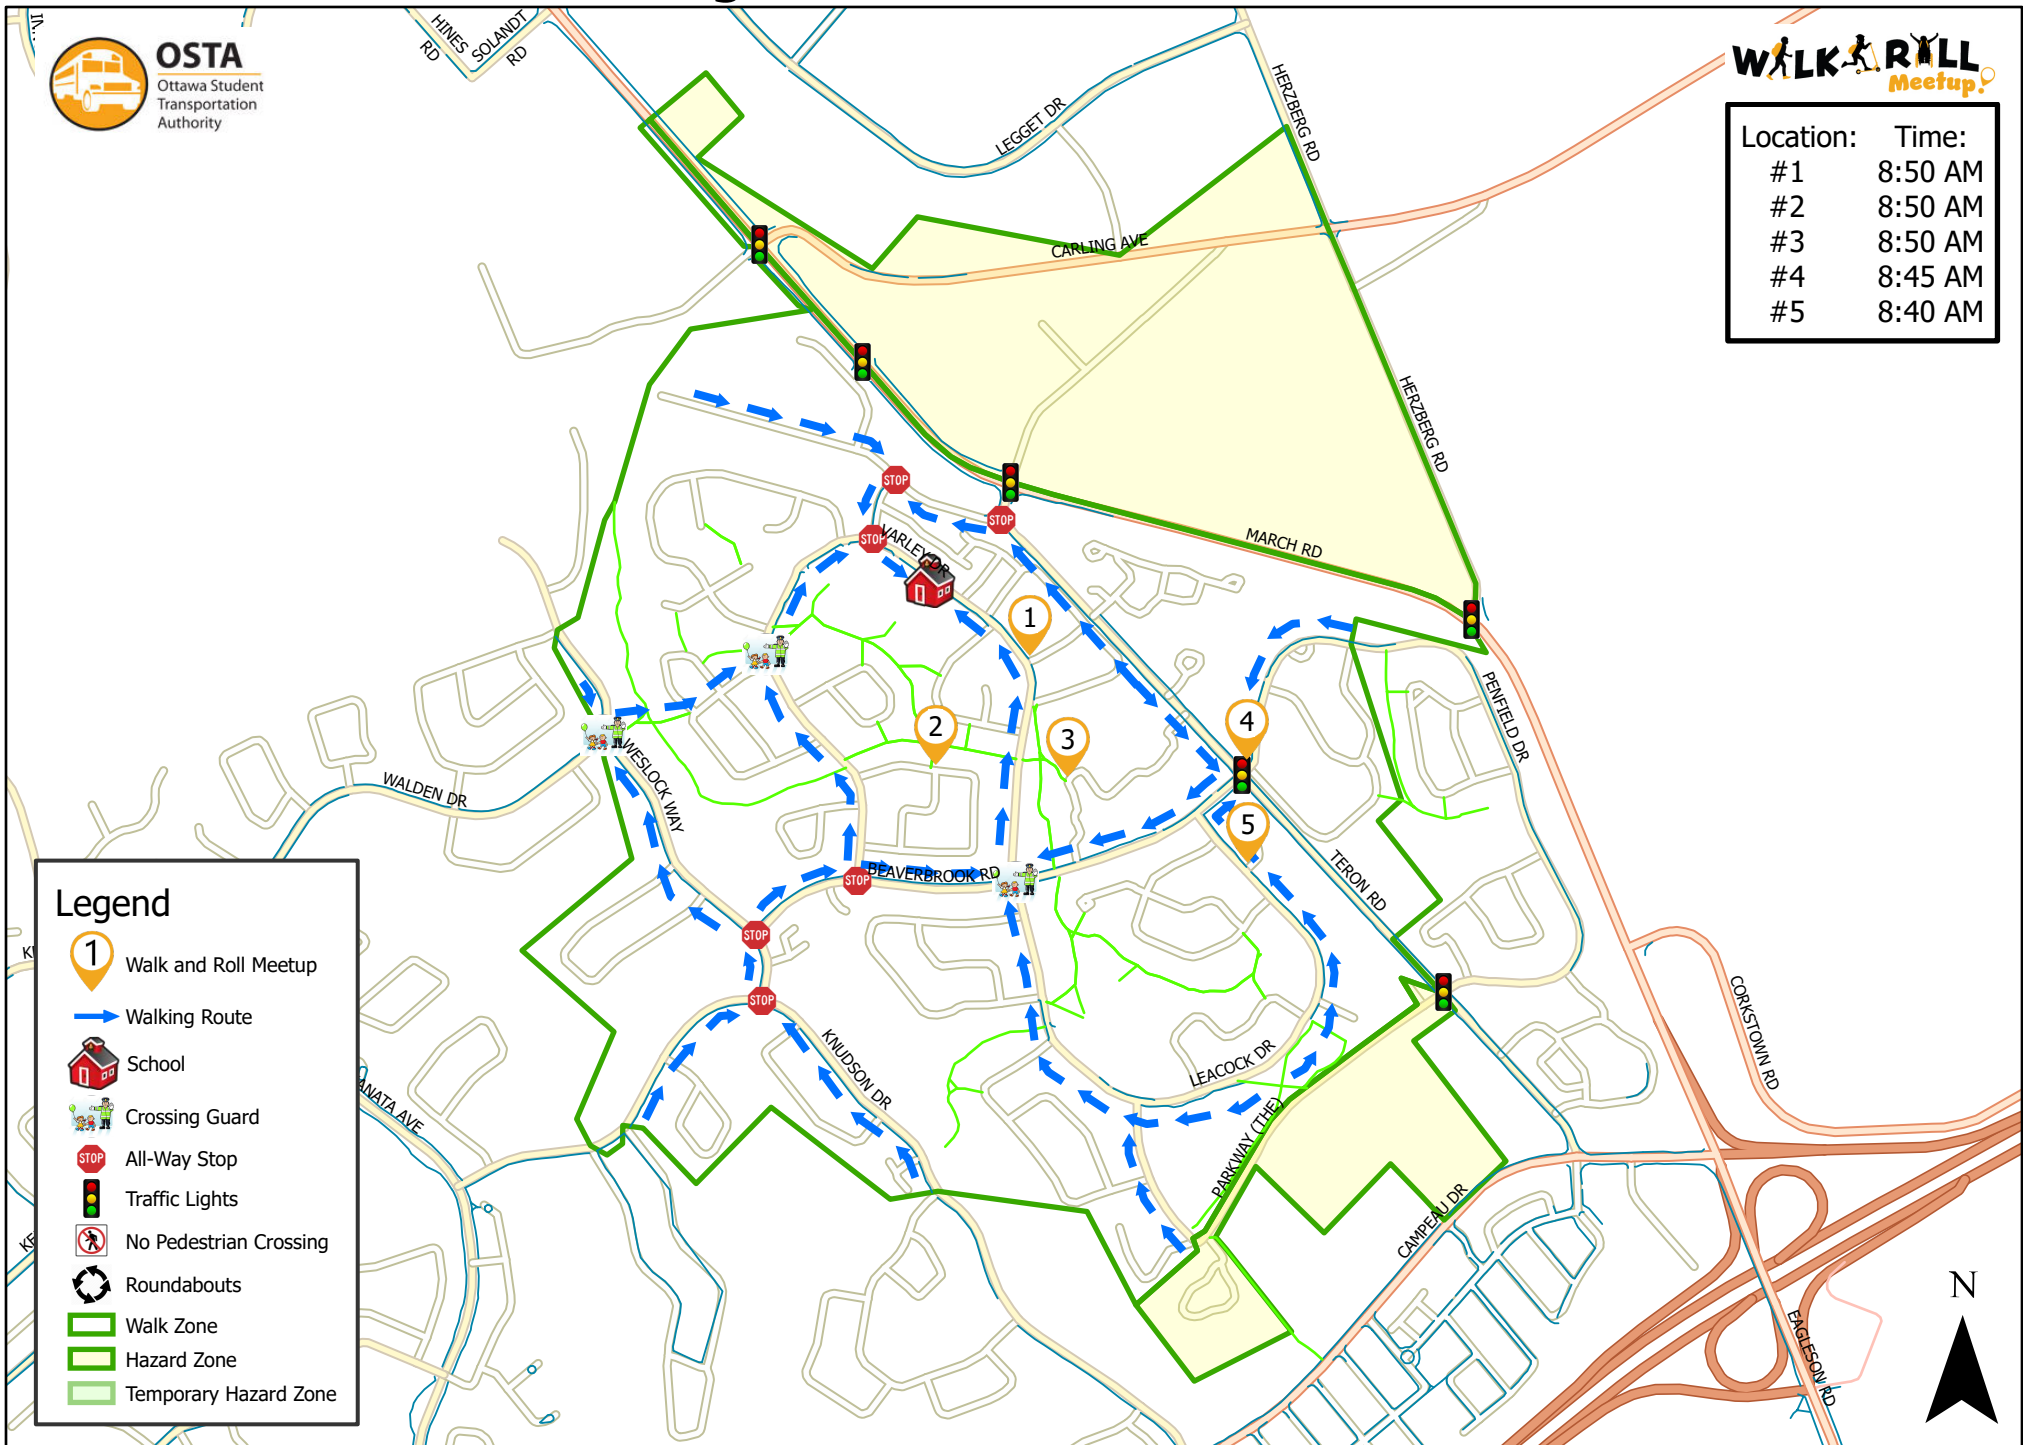

Georges Vanier Catholic School

Location:	Time:
#1	8:50 AM
#2	8:50 AM
#3	8:50 AM
#4	8:45 AM
#5	8:40 AM

Legend

- Walk and Roll Meetup
- Walking Route
- School
- Crossing Guard
- All-Way Stop
- Traffic Lights
- No Pedestrian Crossing
- Roundabouts
- Walk Zone
- Hazard Zone
- Temporary Hazard Zone

This map is intended for information purposes only. Ottawa Student Transportation Authority assumes no responsibility for people using these routes.