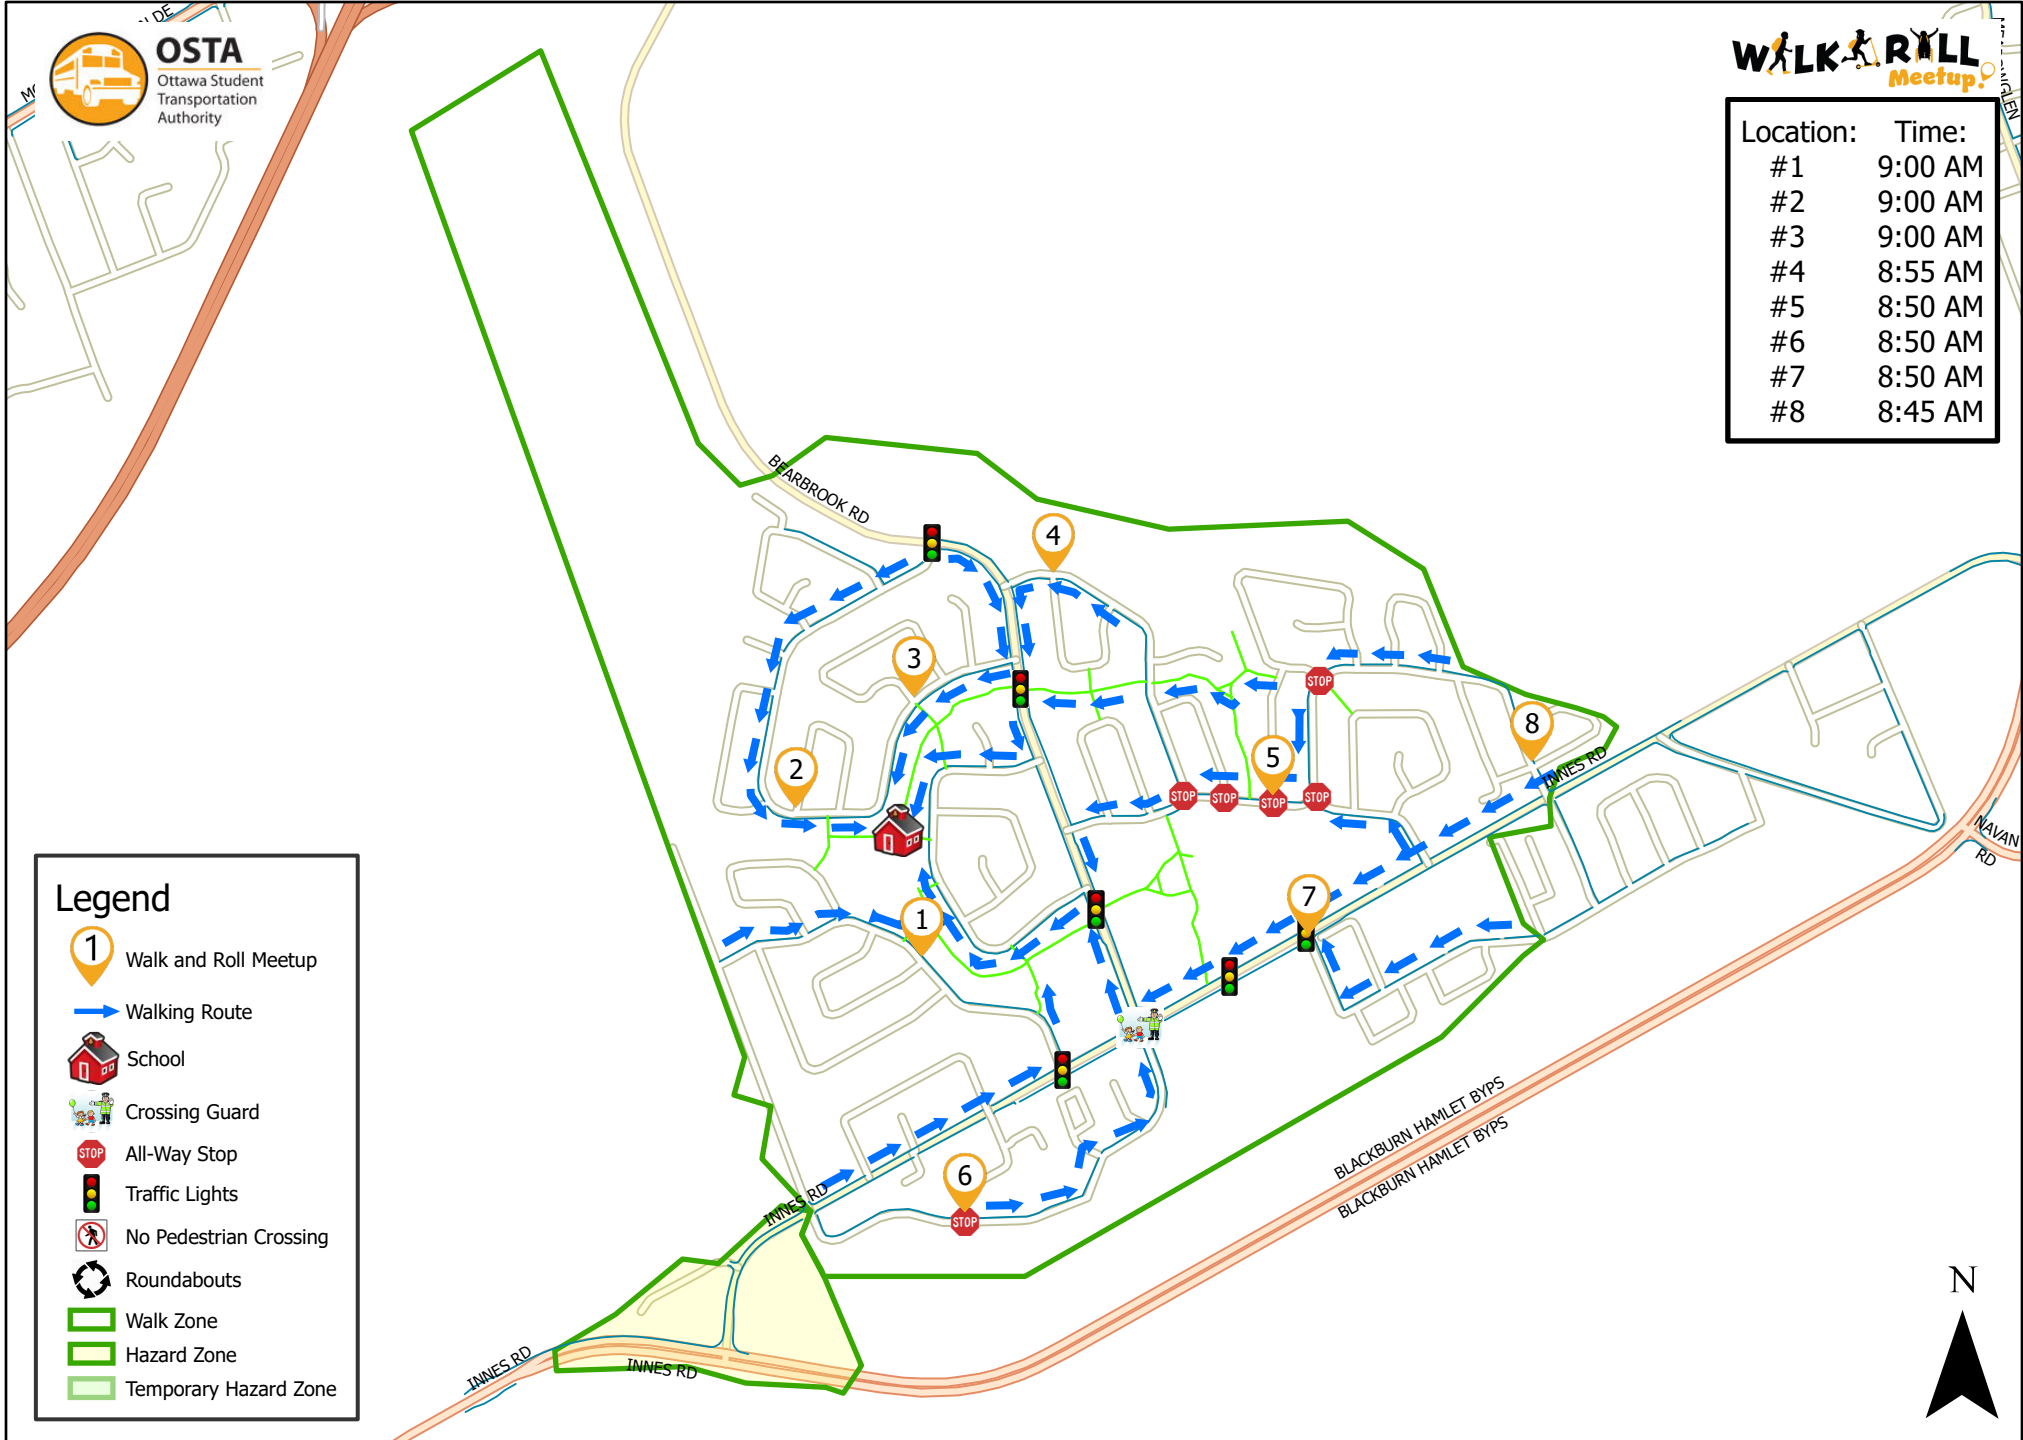

Glen Ogilvie Public School

Location:	Time:
#1	9:00 AM
#2	9:00 AM
#3	9:00 AM
#4	8:55 AM
#5	8:50 AM
#6	8:50 AM
#7	8:50 AM
#8	8:45 AM

Legend

- Walk and Roll Meetup
- Walking Route
- School
- Crossing Guard
- All-Way Stop
- Traffic Lights
- No Pedestrian Crossing
- Roundabouts
- Walk Zone
- Hazard Zone
- Temporary Hazard Zone

This map is intended for information purposes only. Ottawa Student Transportation Authority assumes no responsibility for people using these routes.