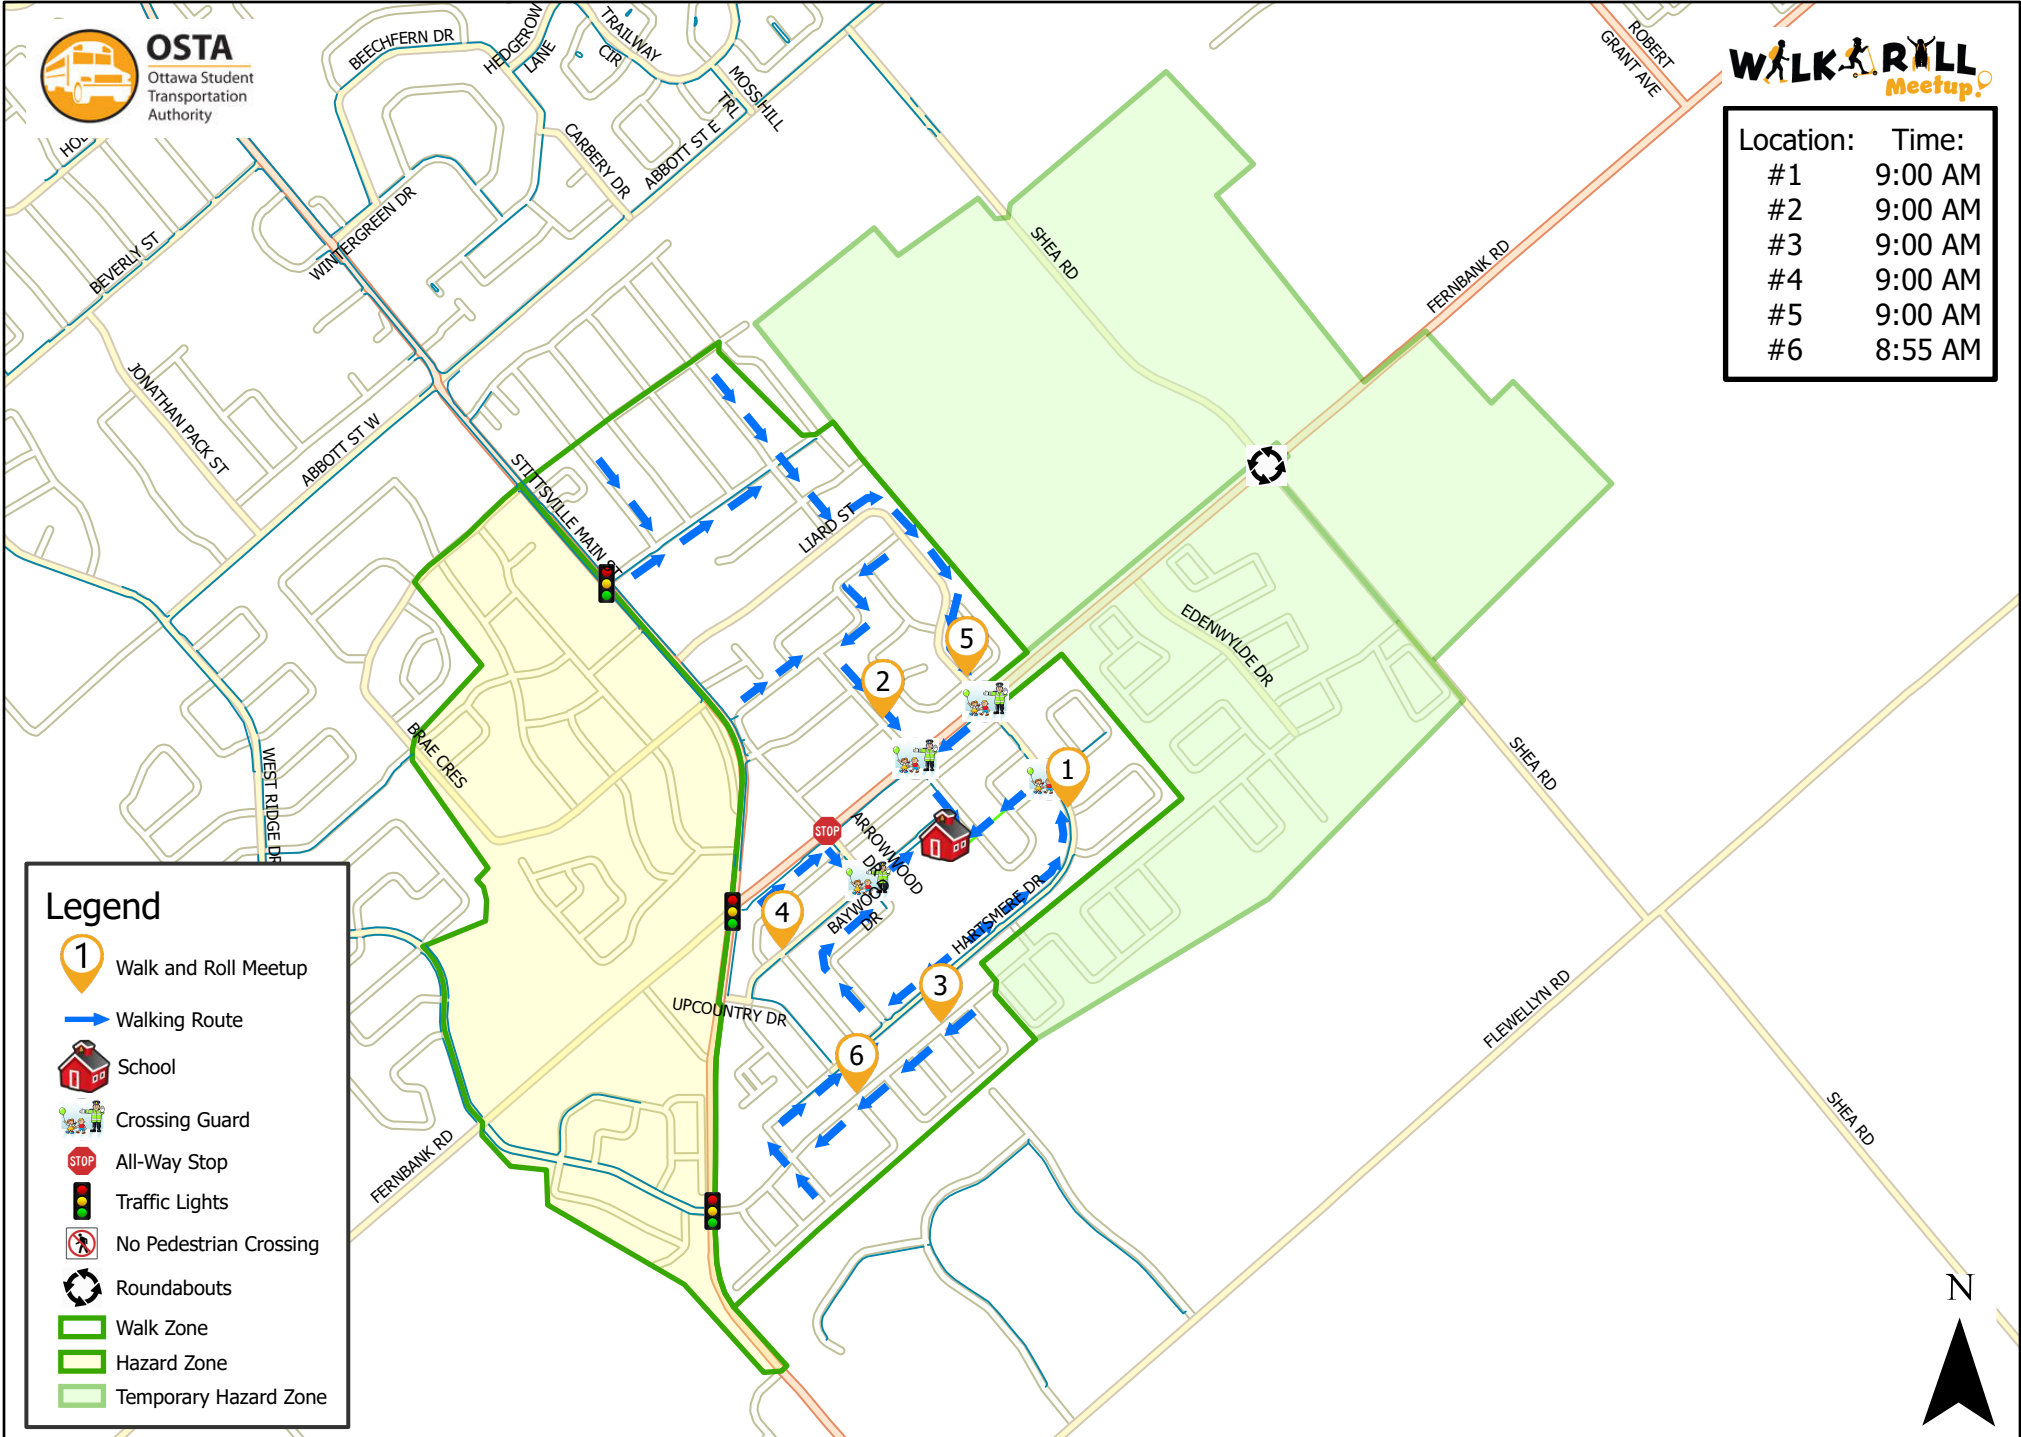

Guardian Angels School

Location:	Time:
#1	9:00 AM
#2	9:00 AM
#3	9:00 AM
#4	9:00 AM
#5	9:00 AM
#6	8:55 AM

- Legend**
- Walk and Roll Meetup
 - Walking Route
 - School
 - Crossing Guard
 - All-Way Stop
 - Traffic Lights
 - No Pedestrian Crossing
 - Roundabouts
 - Walk Zone
 - Hazard Zone
 - Temporary Hazard Zone

This map is intended for information purposes only. Ottawa Student Transportation Authority assumes no responsibility for people using these routes.