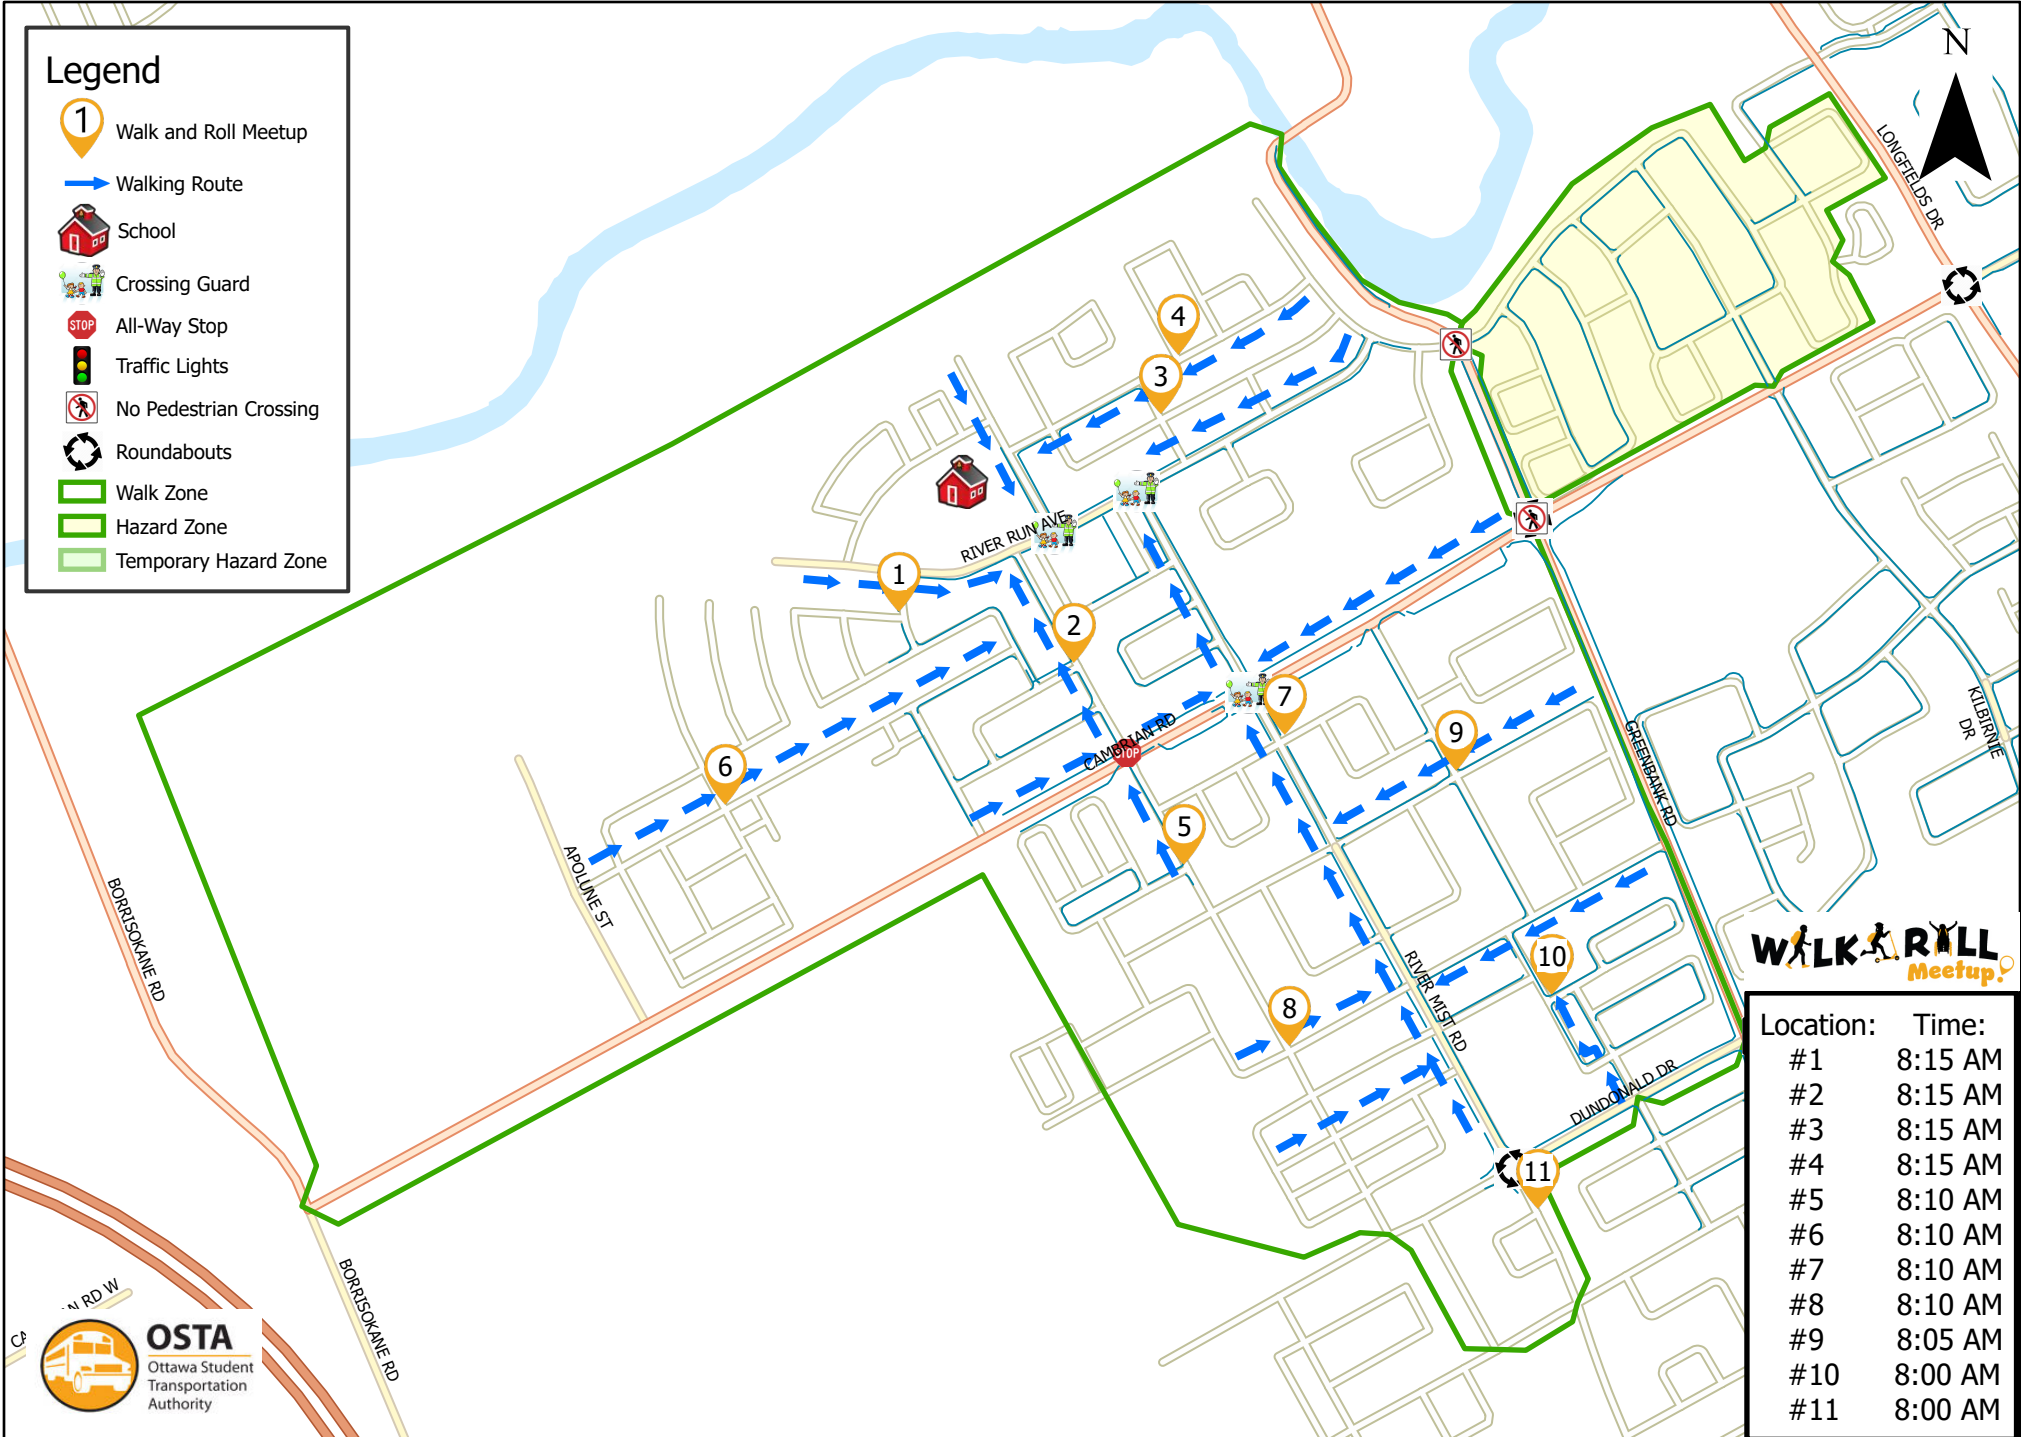

# Half Moon Bay Public School

This map is intended for information purposes only. Ottawa Student Transportation Authority assumes no responsibility for people using these routes.