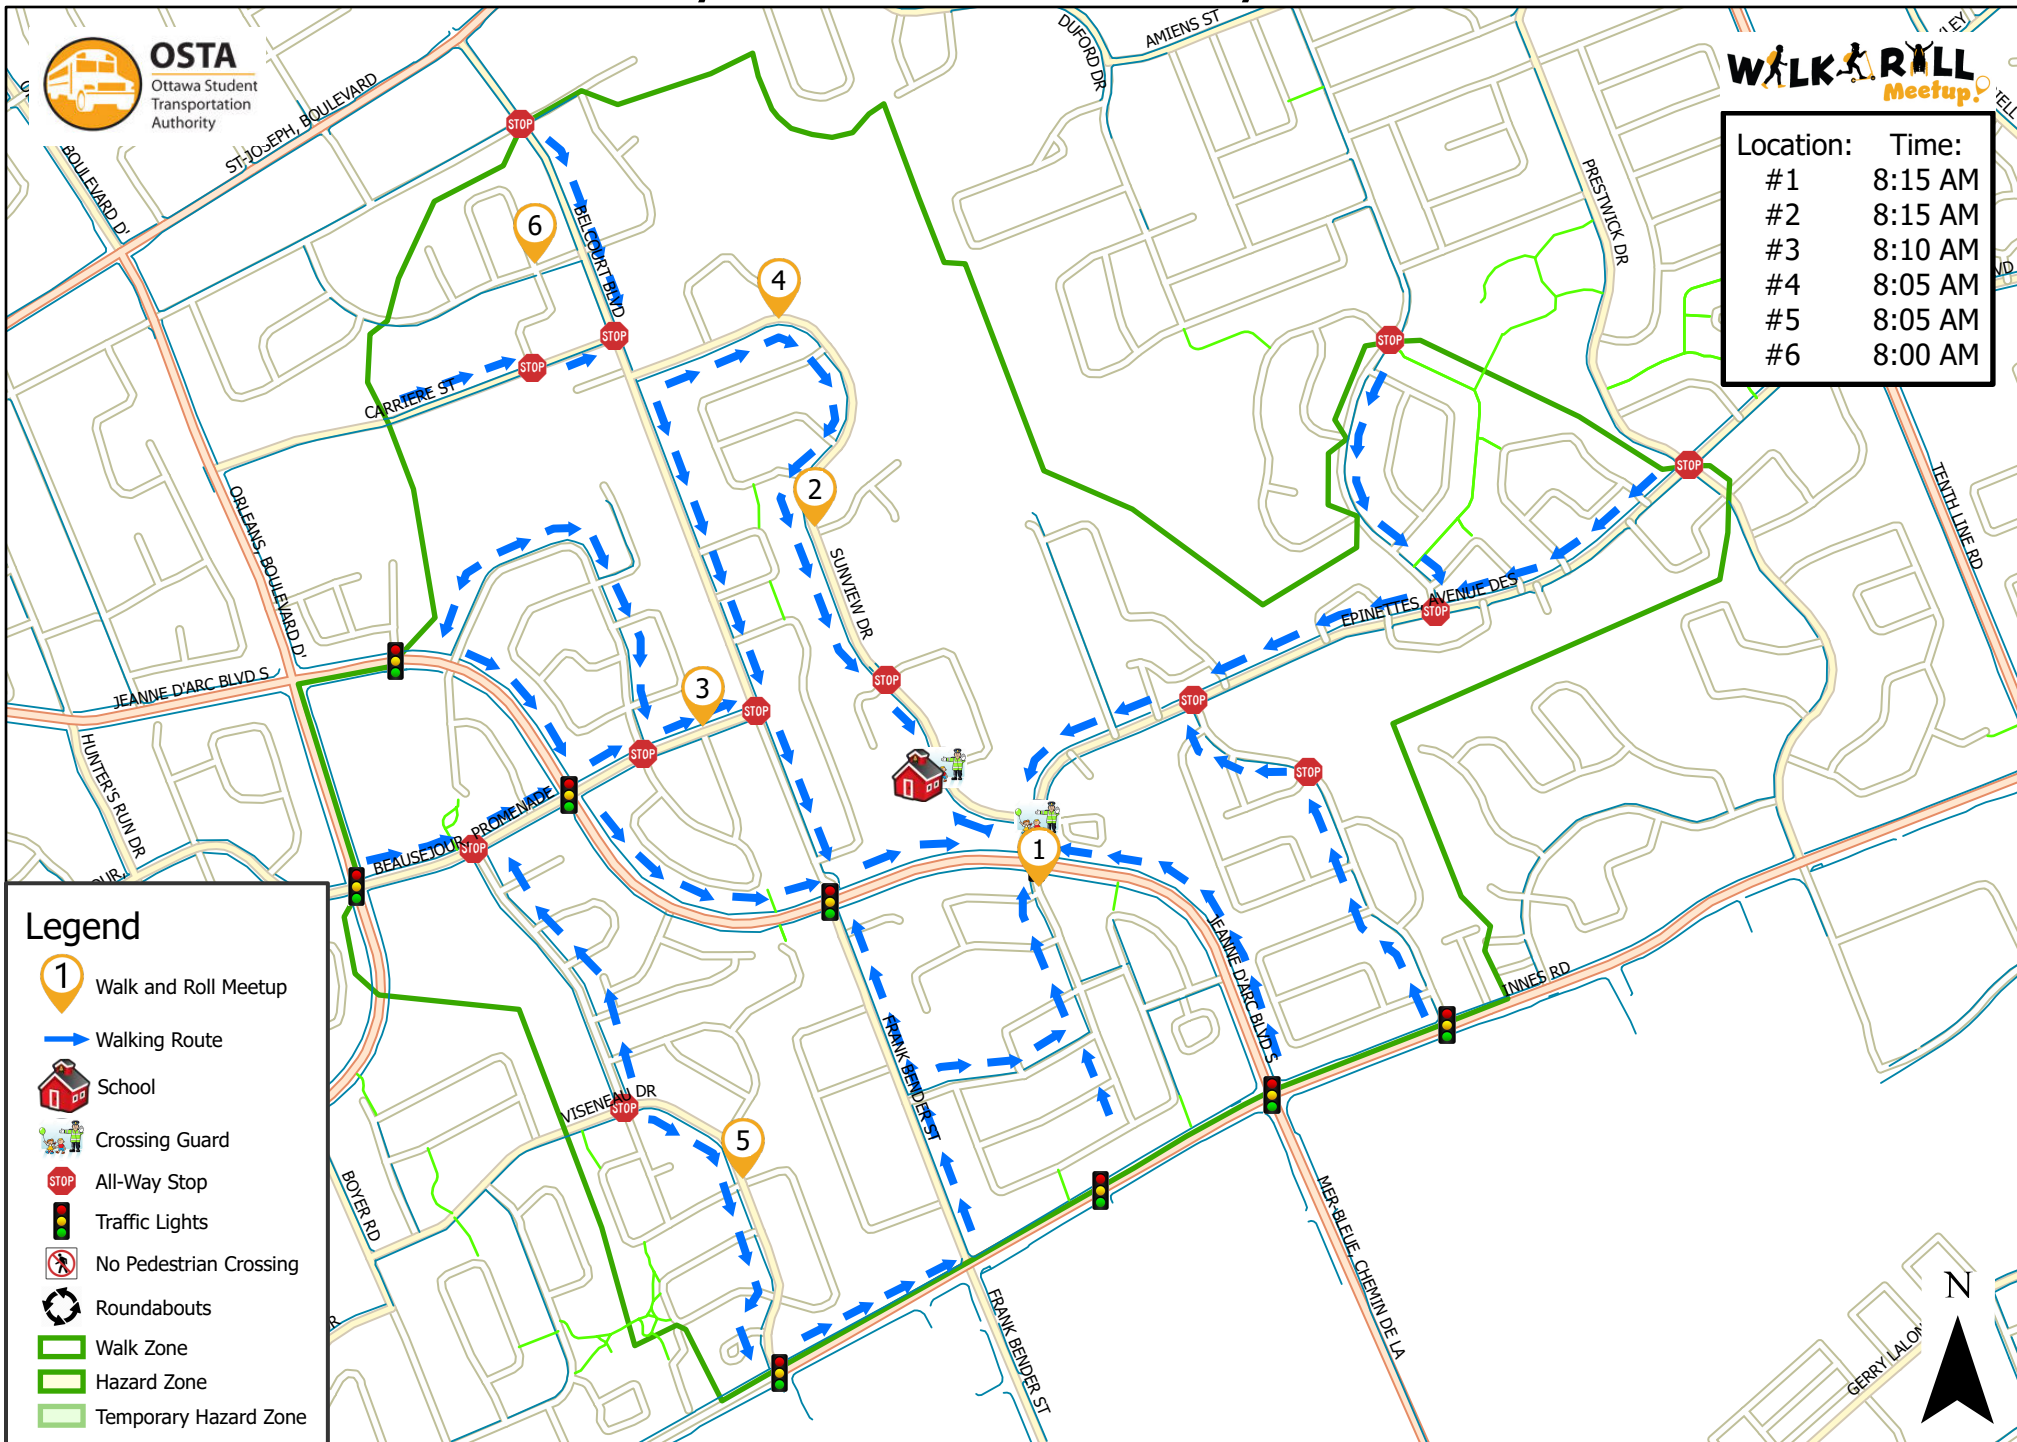

# Henry Larsen Elementary School

This map is intended for information purposes only. Ottawa Student Transportation Authority assumes no responsibility for people using these routes.