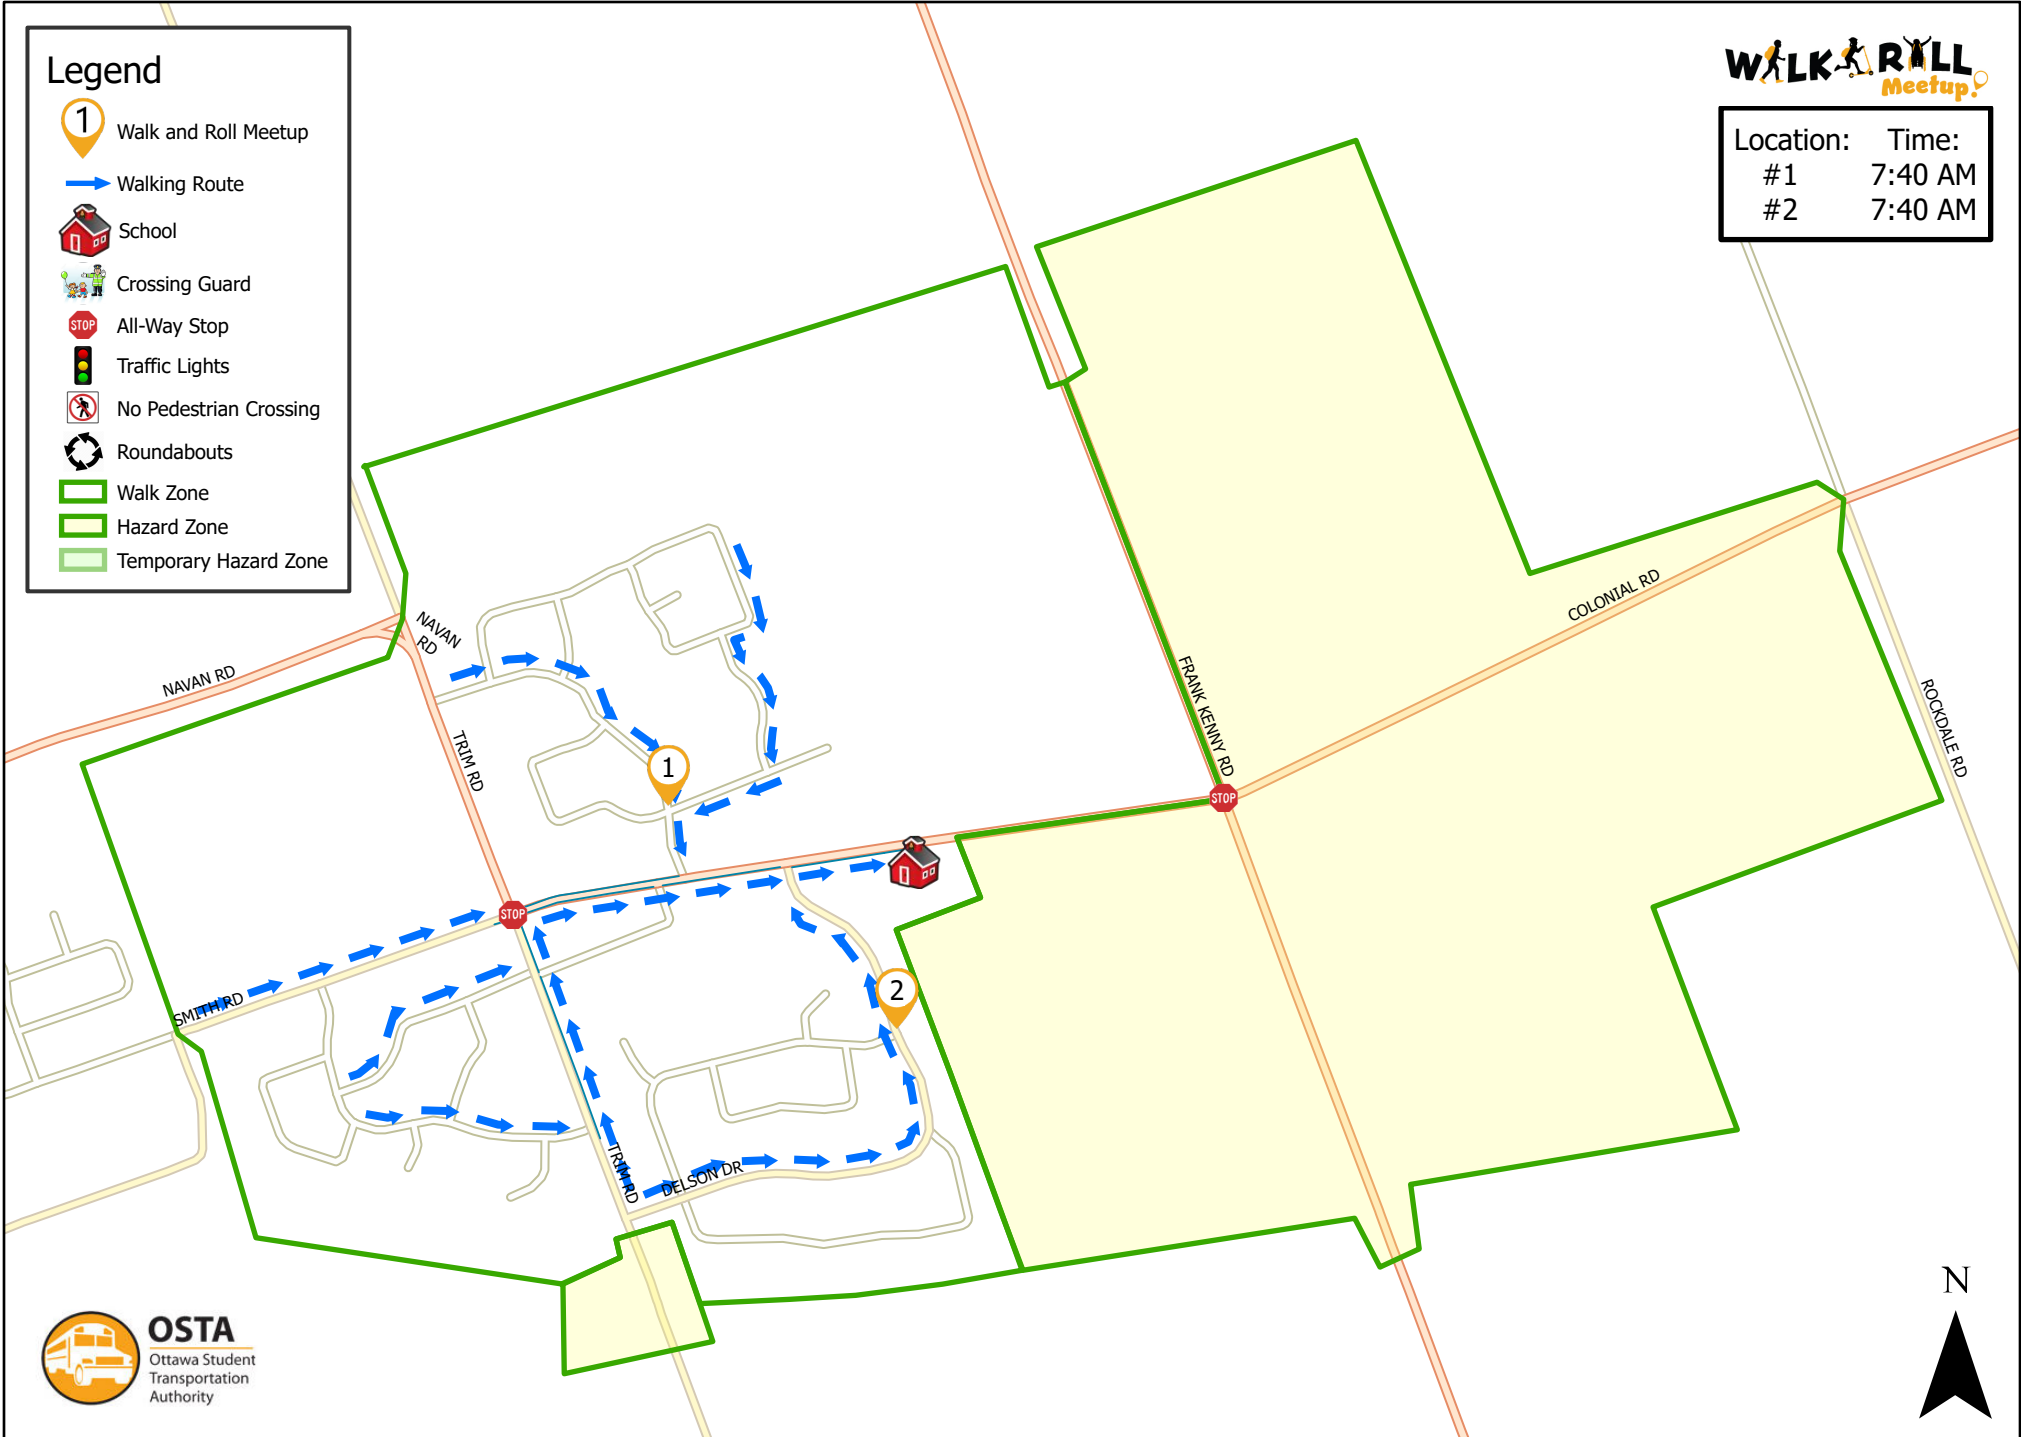

Heritage Public School

Location:	Time:
#1	7:40 AM
#2	7:40 AM

Legend

- Walk and Roll Meetup
- Walking Route
- School
- Crossing Guard
- All-Way Stop
- Traffic Lights
- No Pedestrian Crossing
- Roundabouts
- Walk Zone
- Hazard Zone
- Temporary Hazard Zone

This map is intended for information purposes only. Ottawa Student Transportation Authority assumes no responsibility for people using these routes.