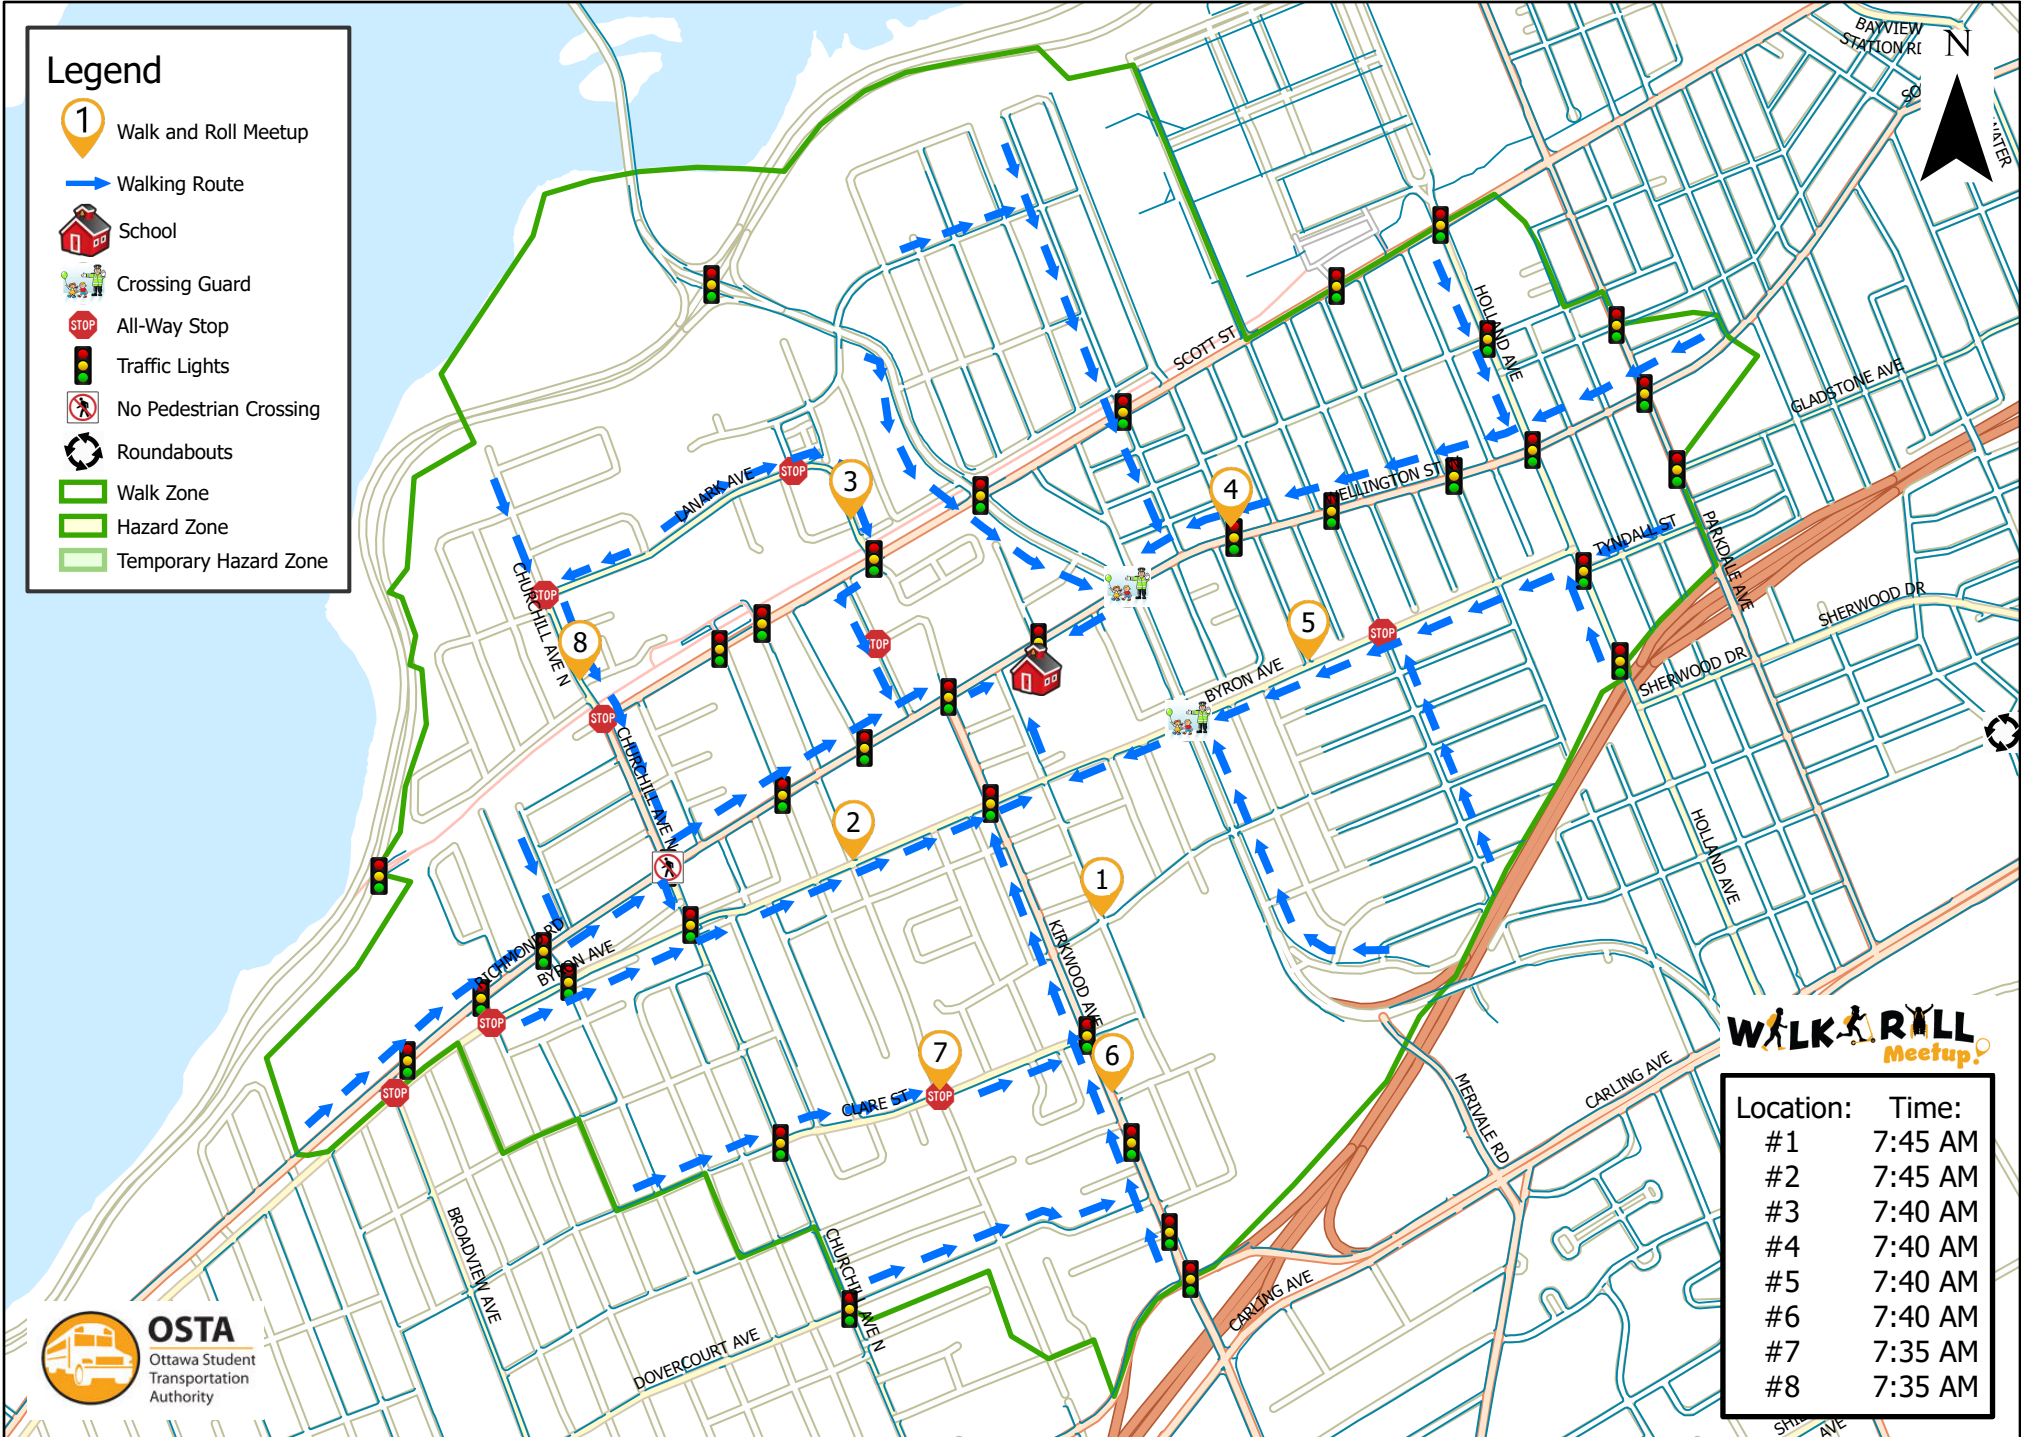

# Hilson Avenue Public School

This map is intended for information purposes only. Ottawa Student Transportation Authority assumes no responsibility for people using these routes.