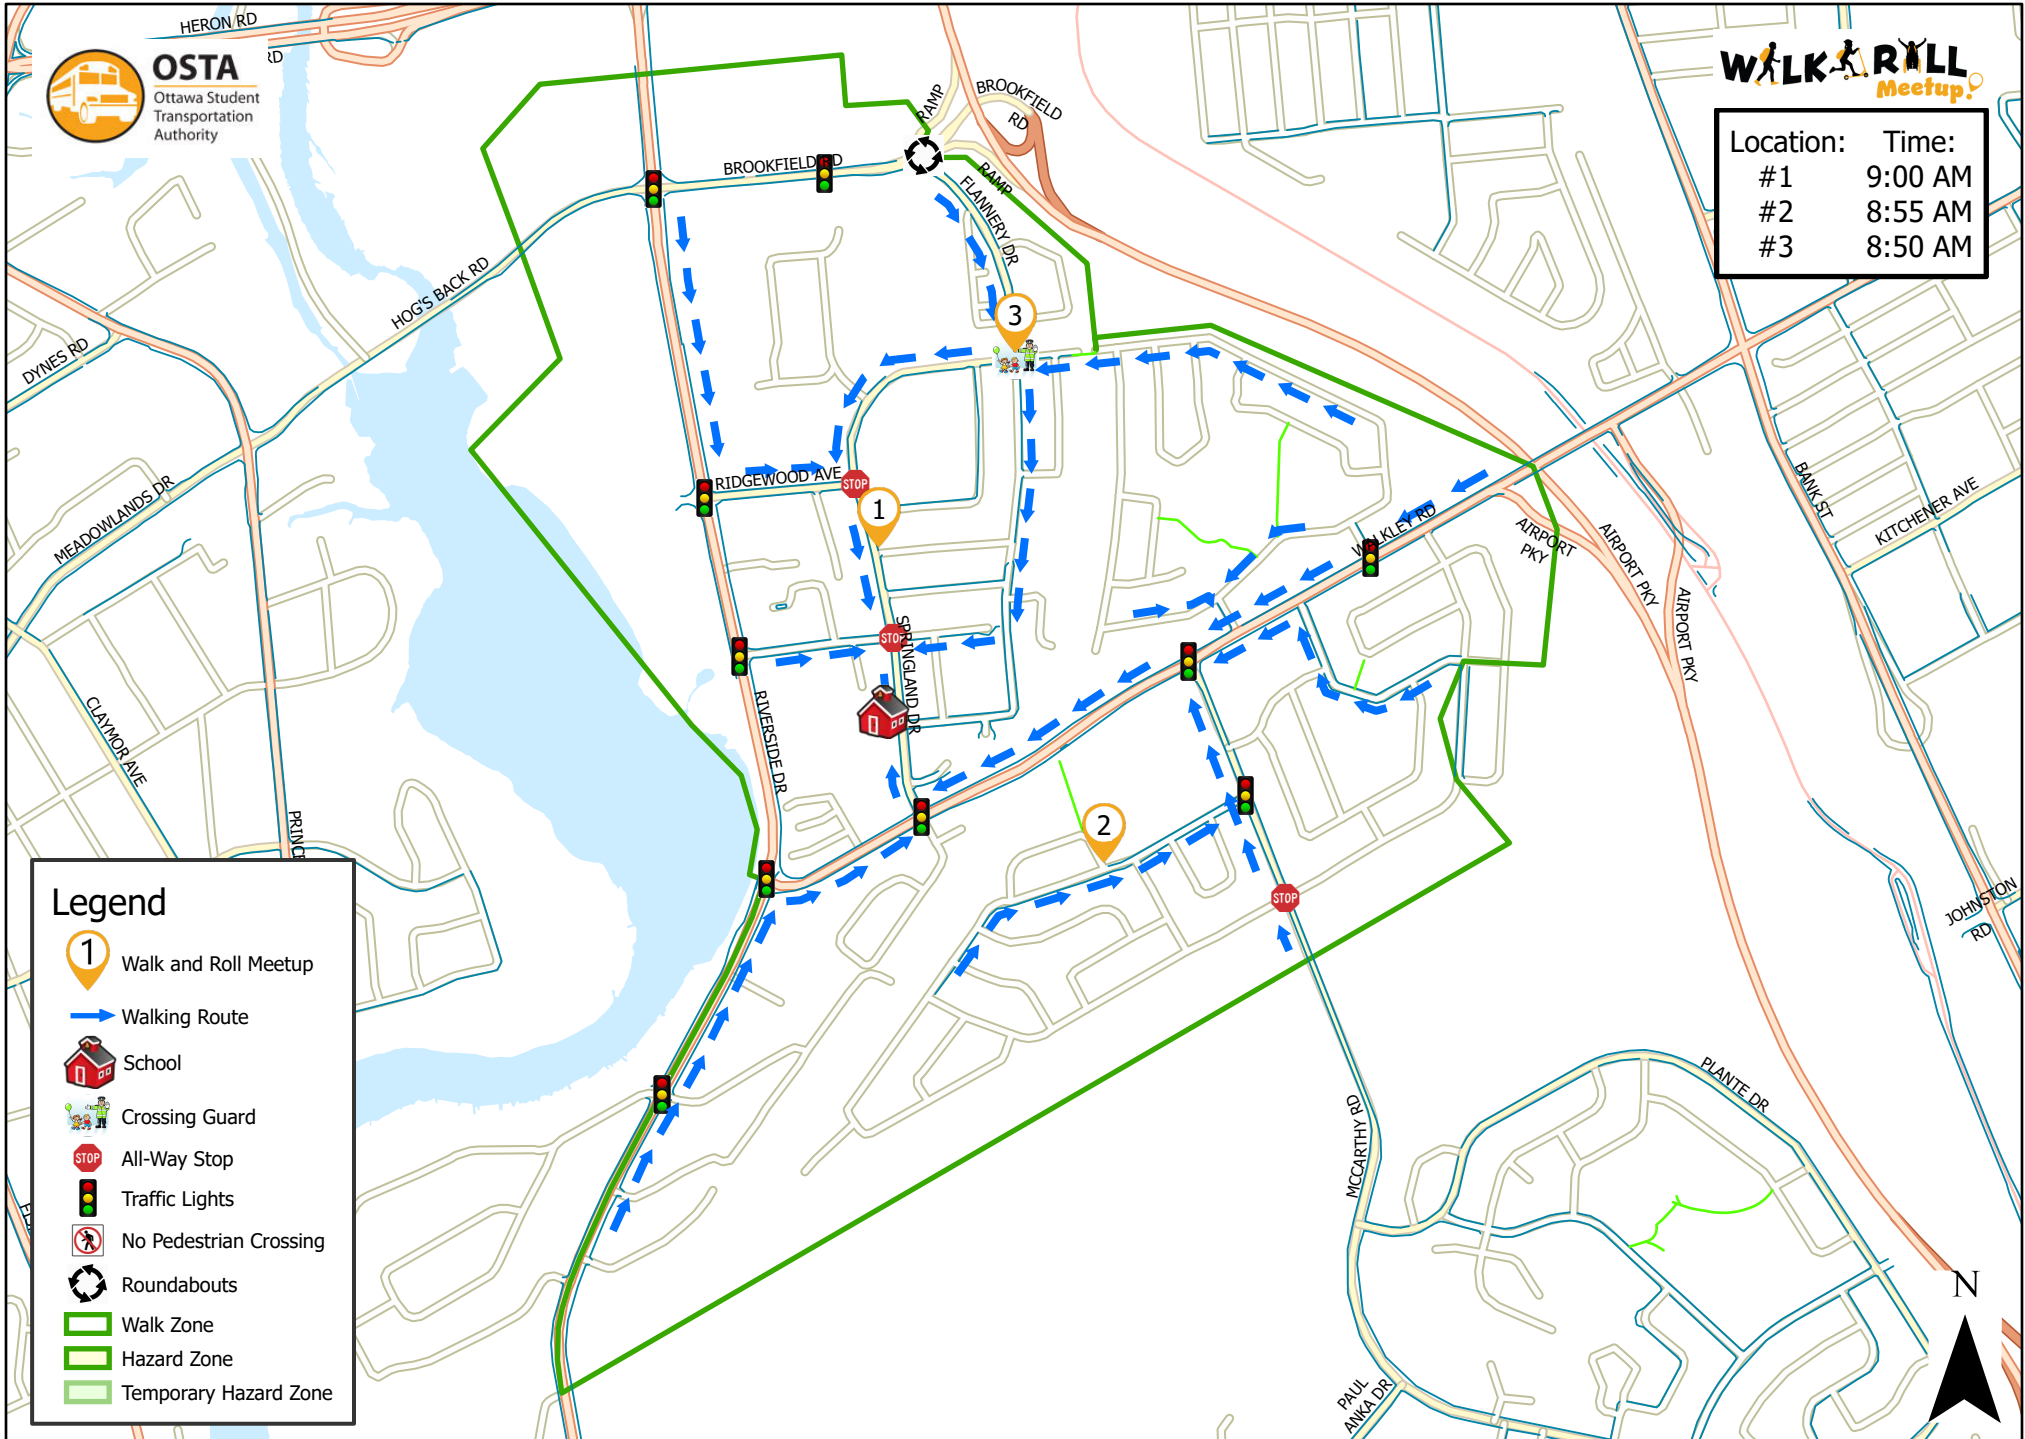

Holy Cross School

This map is intended for information purposes only. Ottawa Student Transportation Authority assumes no responsibility for people using these routes.