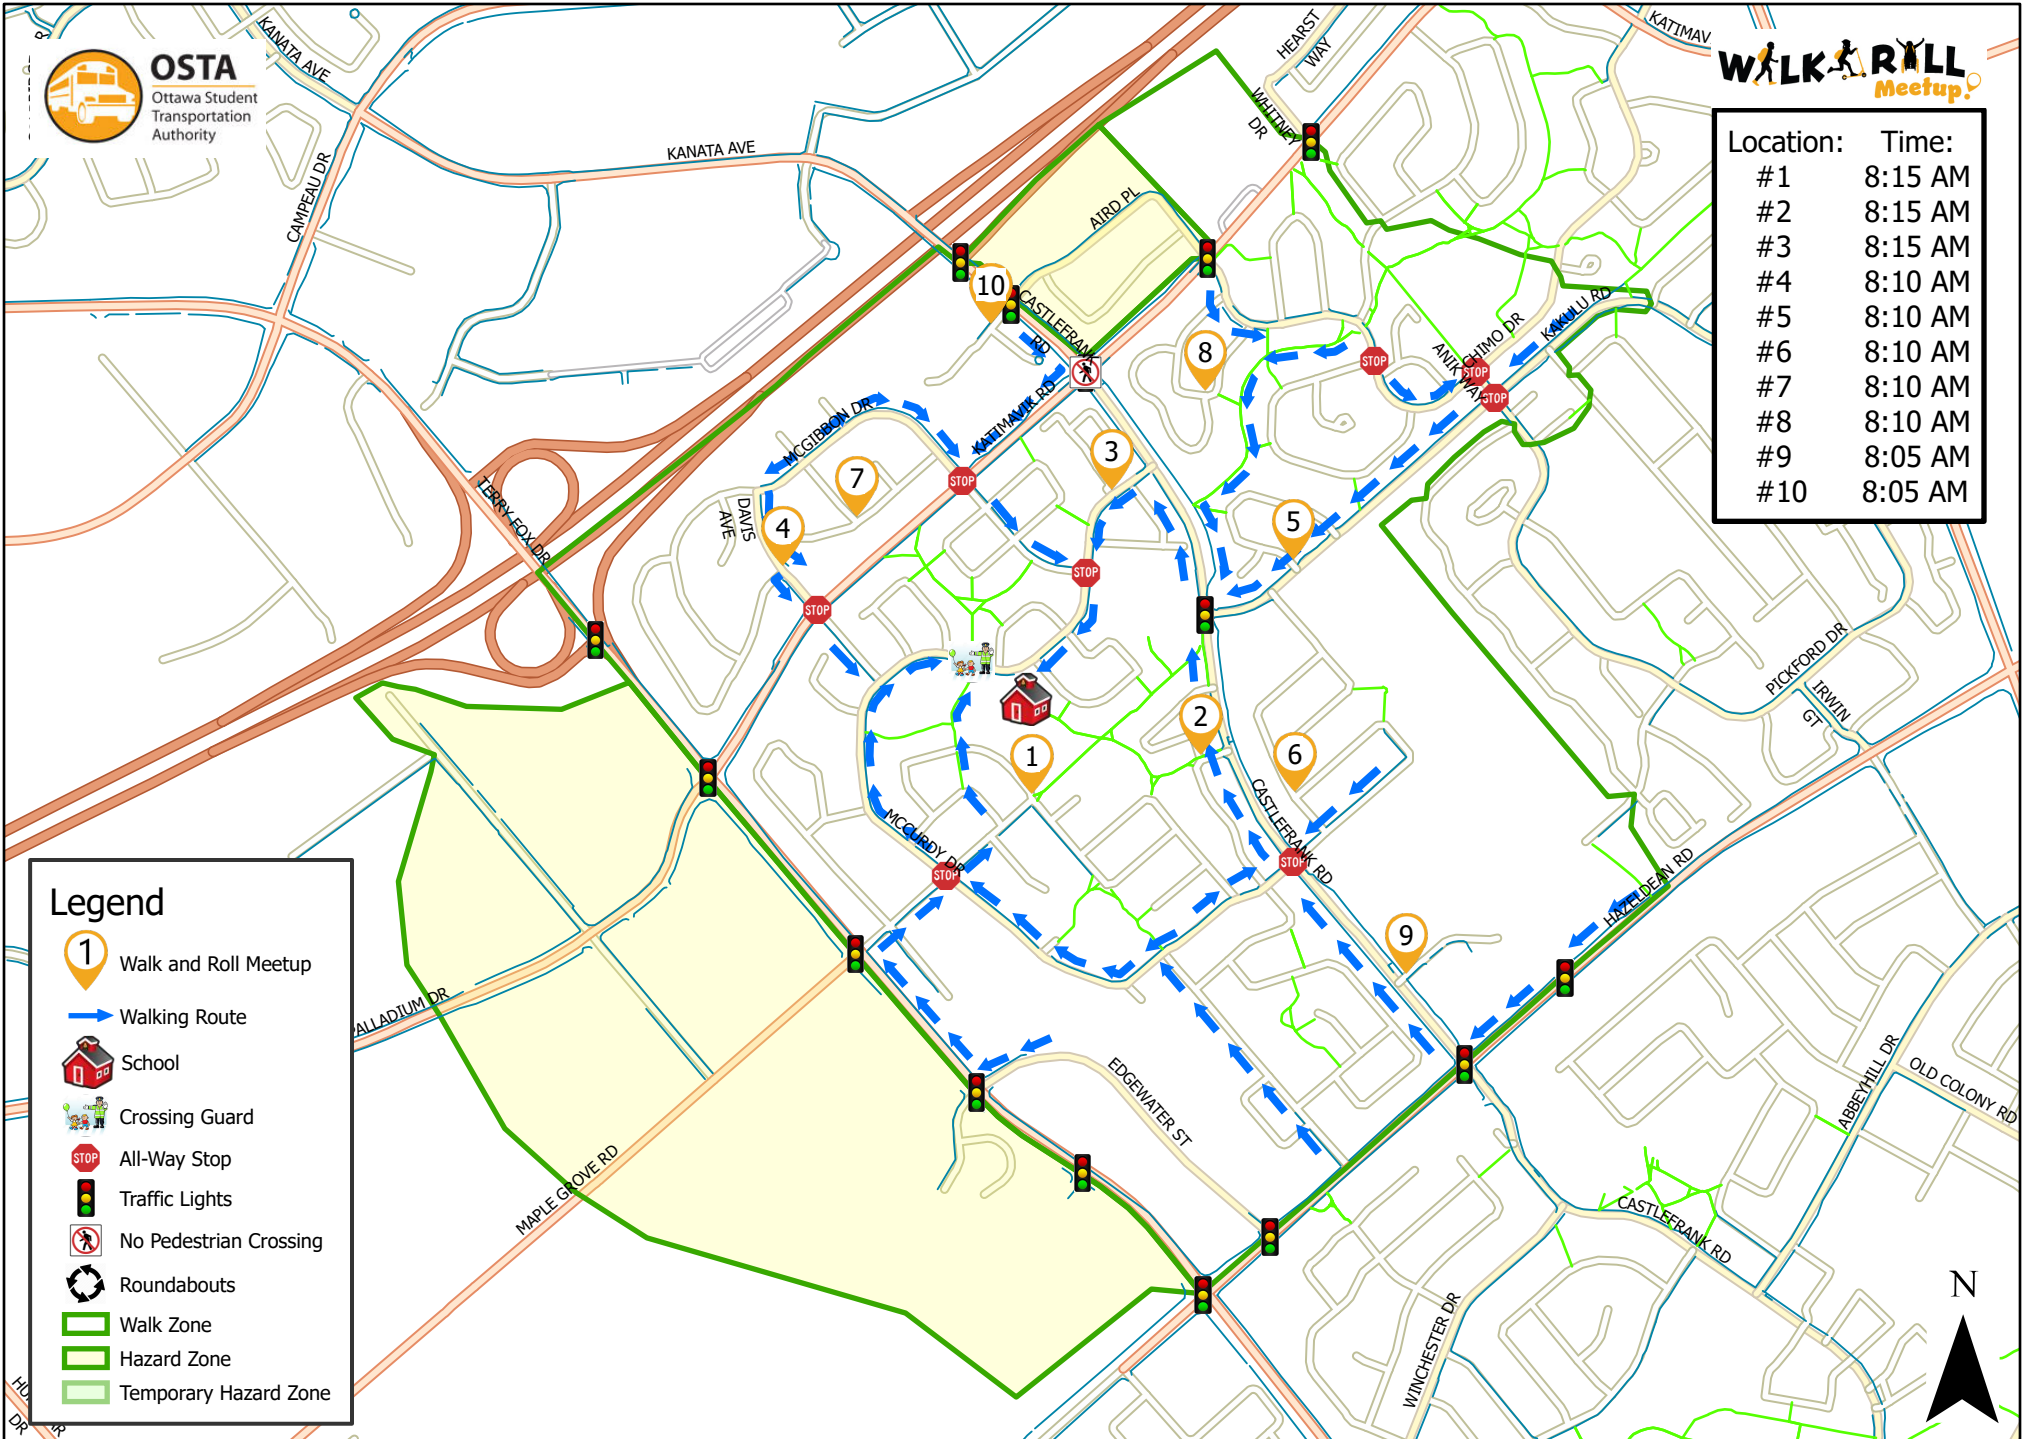

# Holy Redeemer School

This map is intended for information purposes only. Ottawa Student Transportation Authority assumes no responsibility for people using these routes.