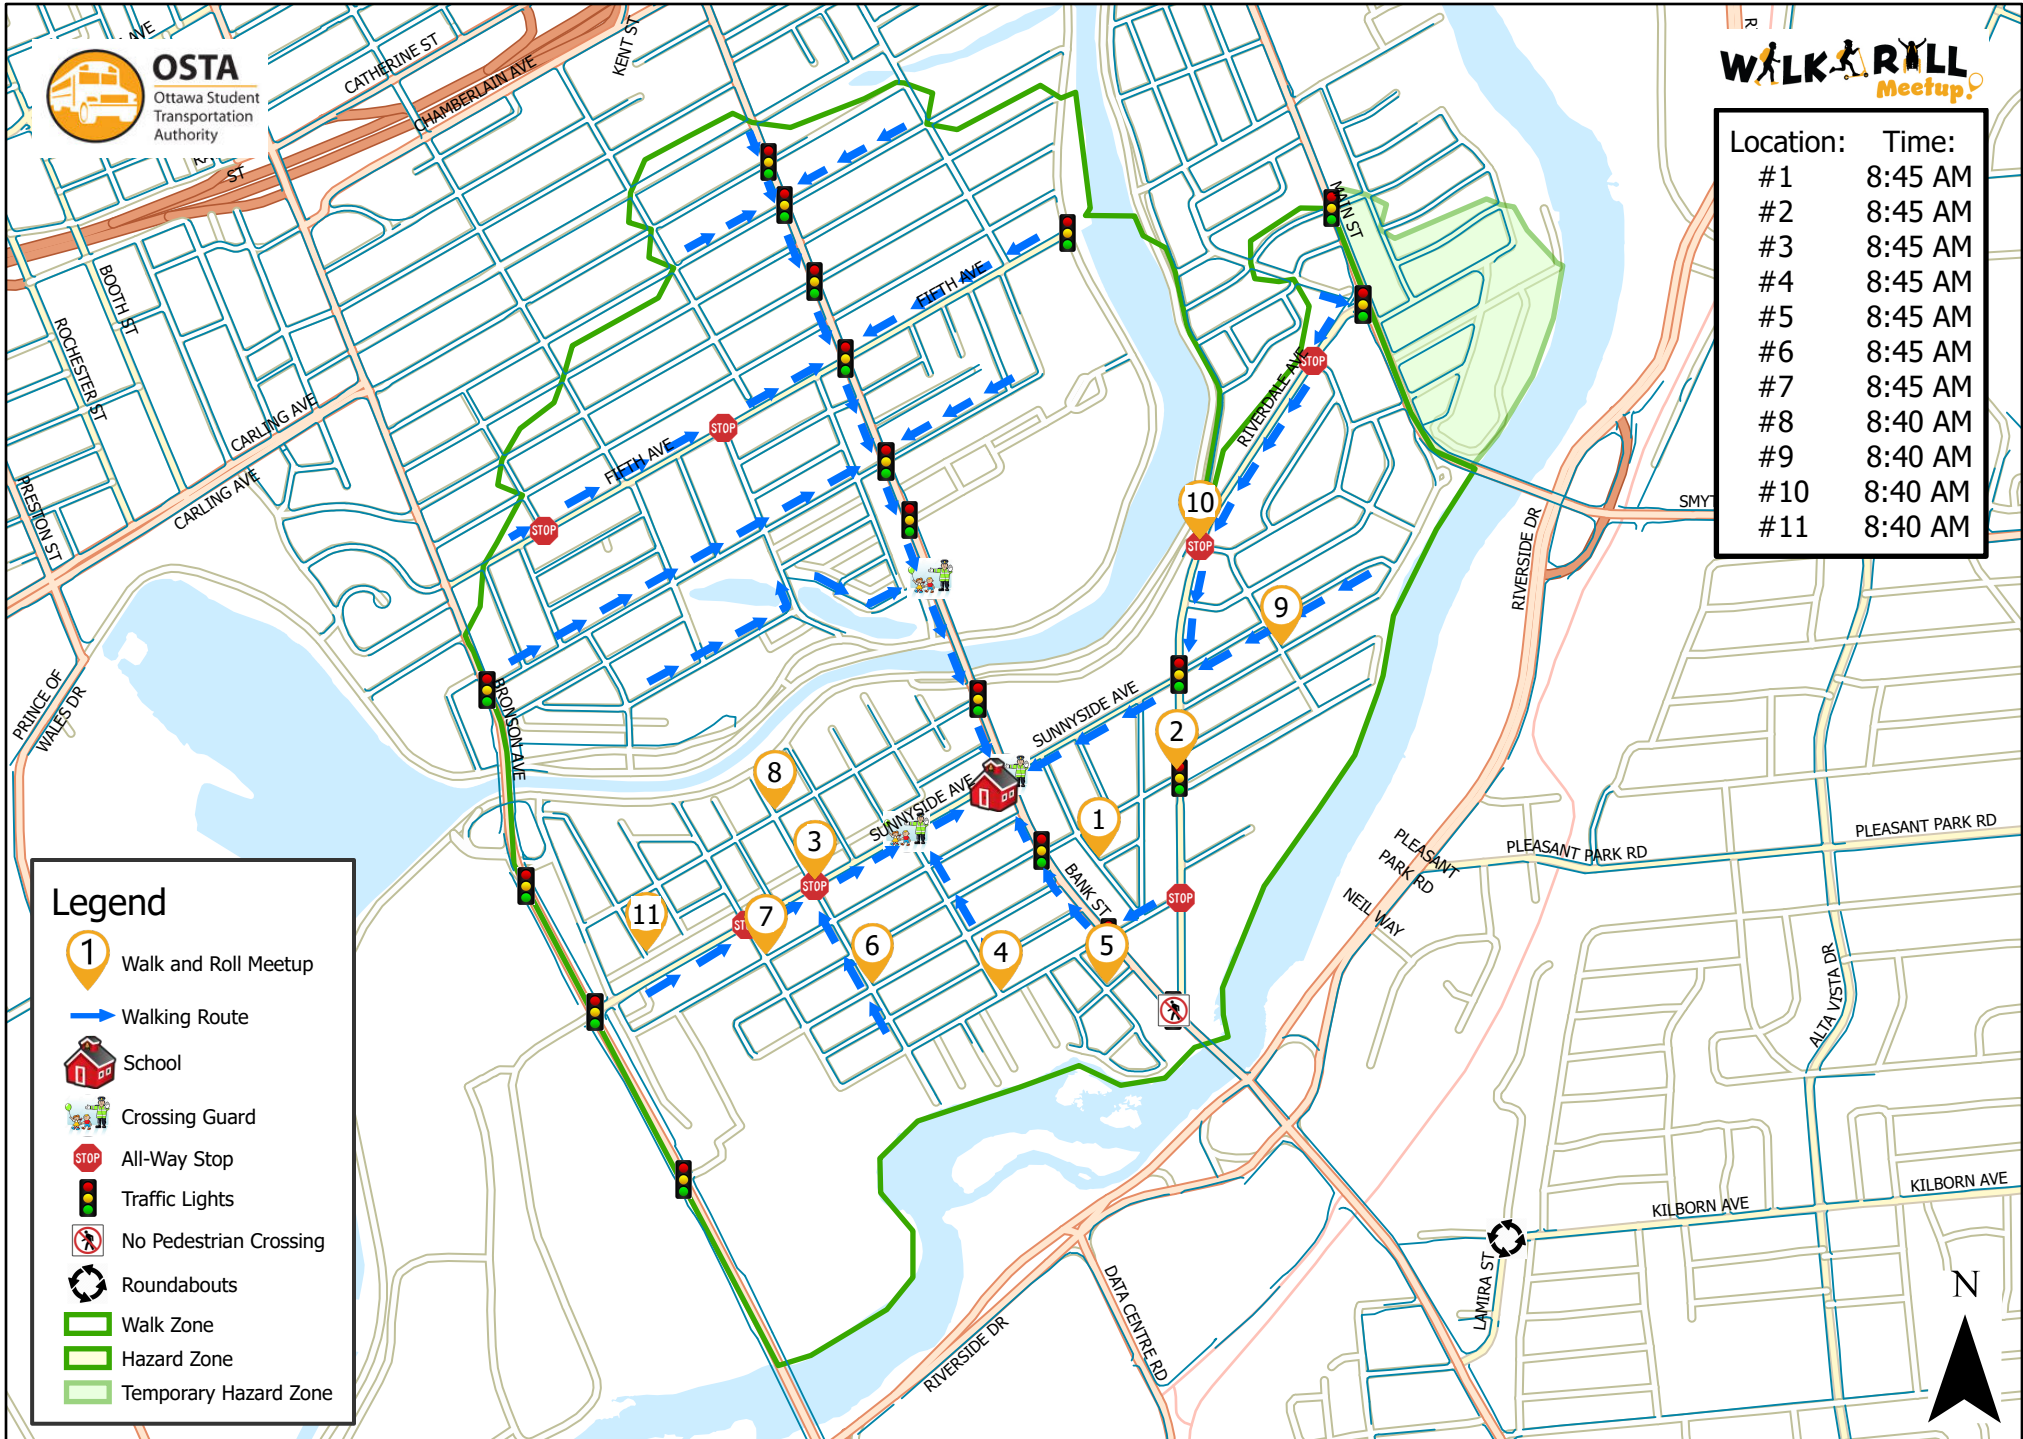

Hopewell Avenue Public School

This map is intended for information purposes only. Ottawa Student Transportation Authority assumes no responsibility for people using these routes.