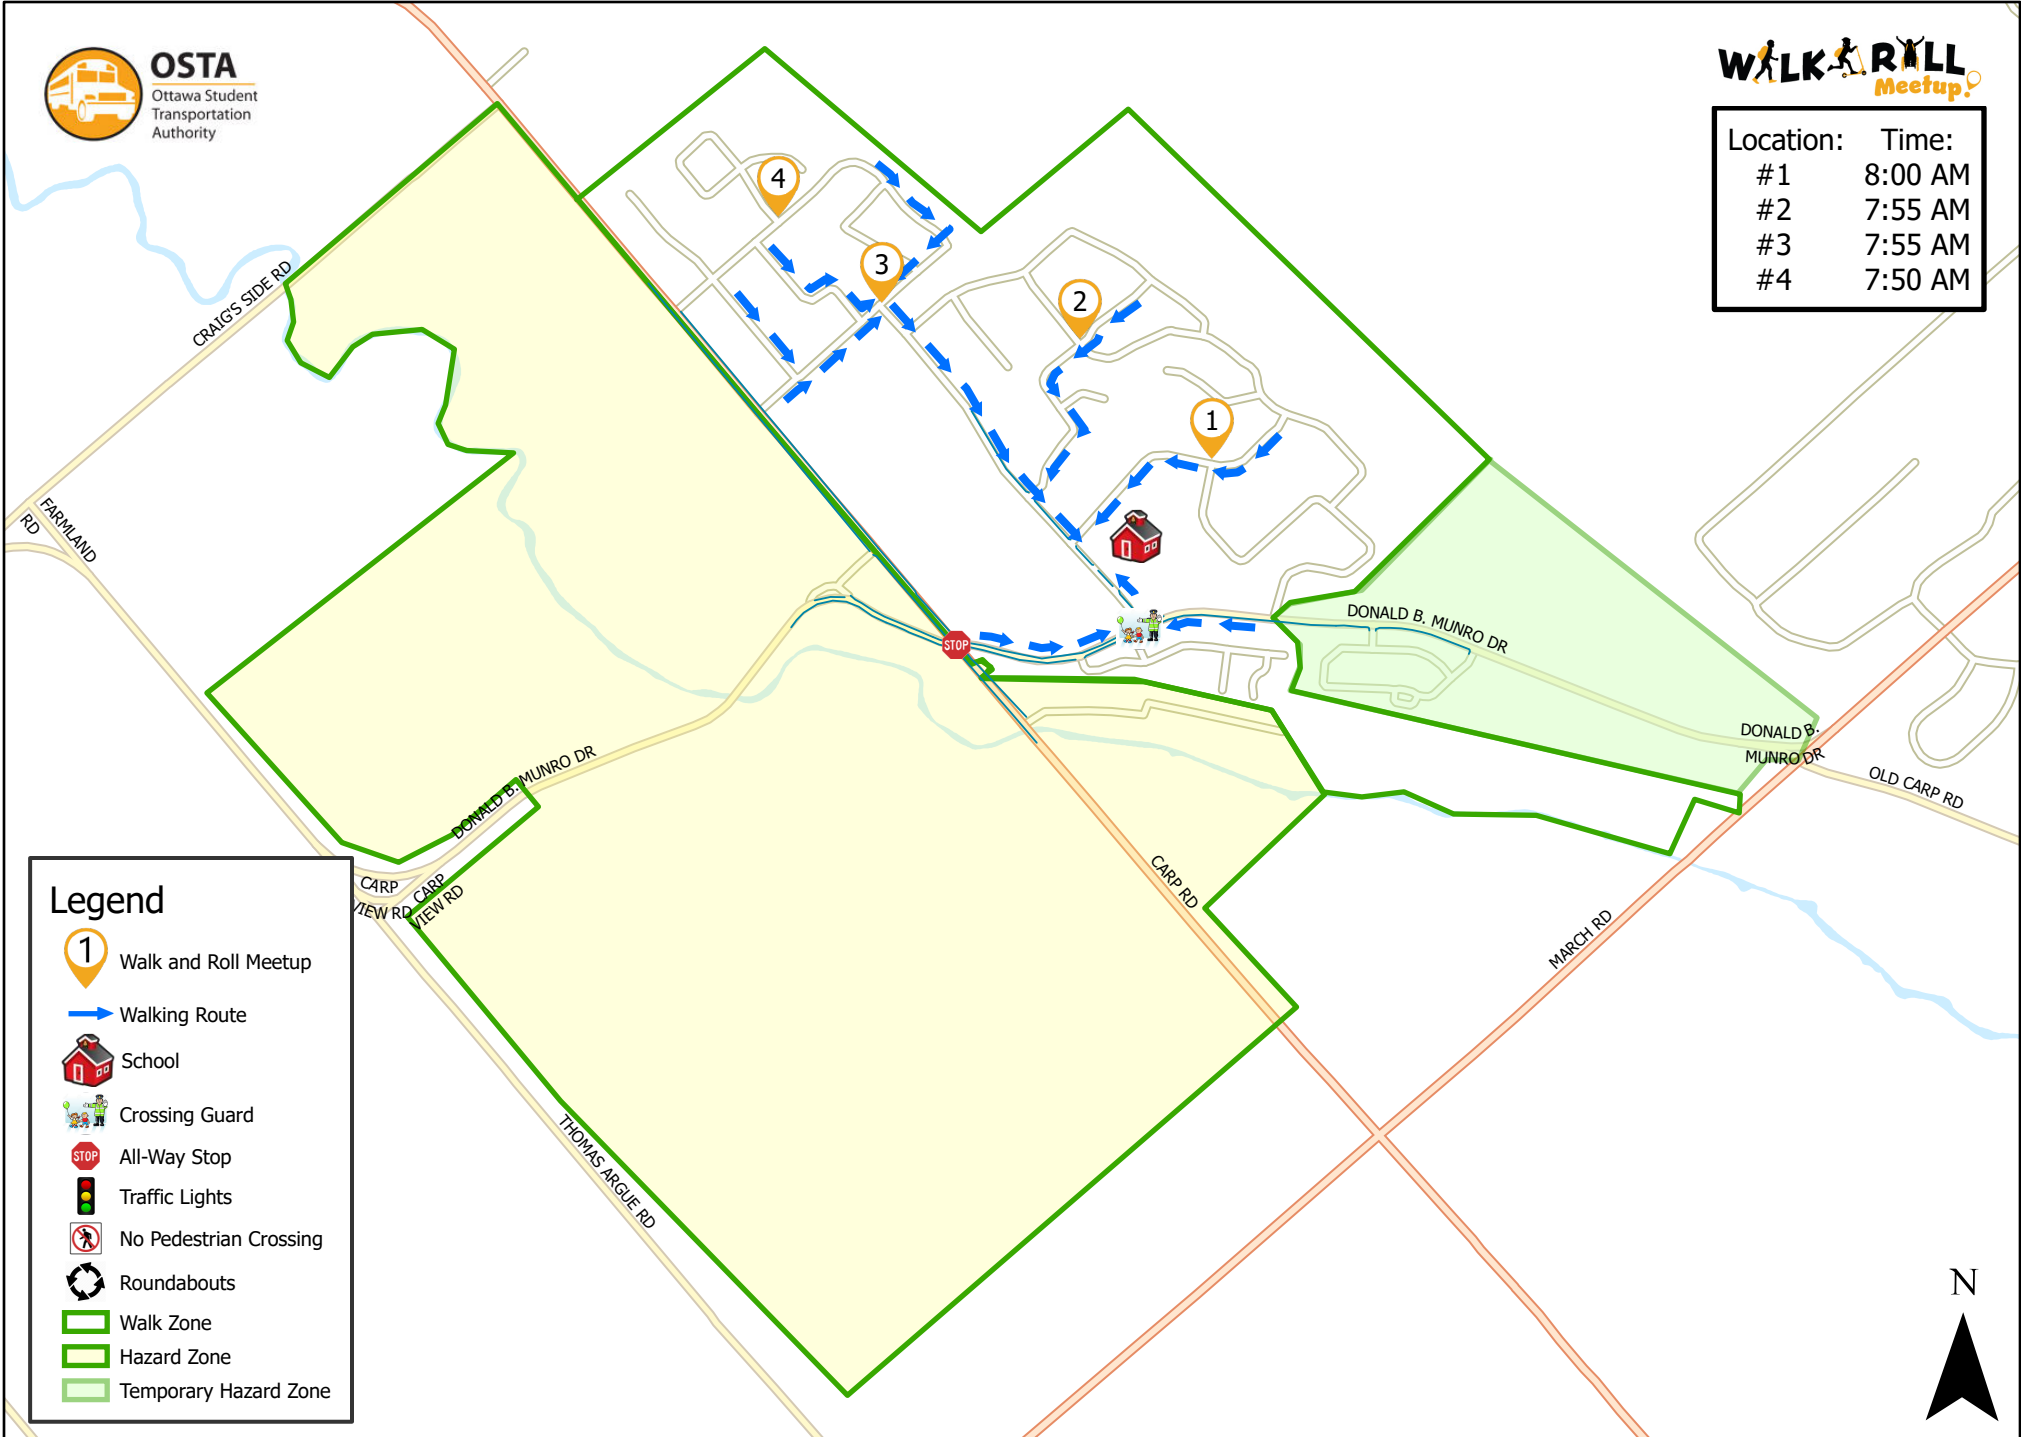

Huntley Centennial Public School

| Location: | Time: |
|-----------|---------|
| #1 | 8:00 AM |
| #2 | 7:55 AM |
| #3 | 7:55 AM |
| #4 | 7:50 AM |

Legend

- Walk and Roll Meetup
- Walking Route
- School
- Crossing Guard
- All-Way Stop
- Traffic Lights
- No Pedestrian Crossing
- Roundabouts
- Walk Zone
- Hazard Zone
- Temporary Hazard Zone

This map is intended for information purposes only. Ottawa Student Transportation Authority assumes no responsibility for people using these routes.