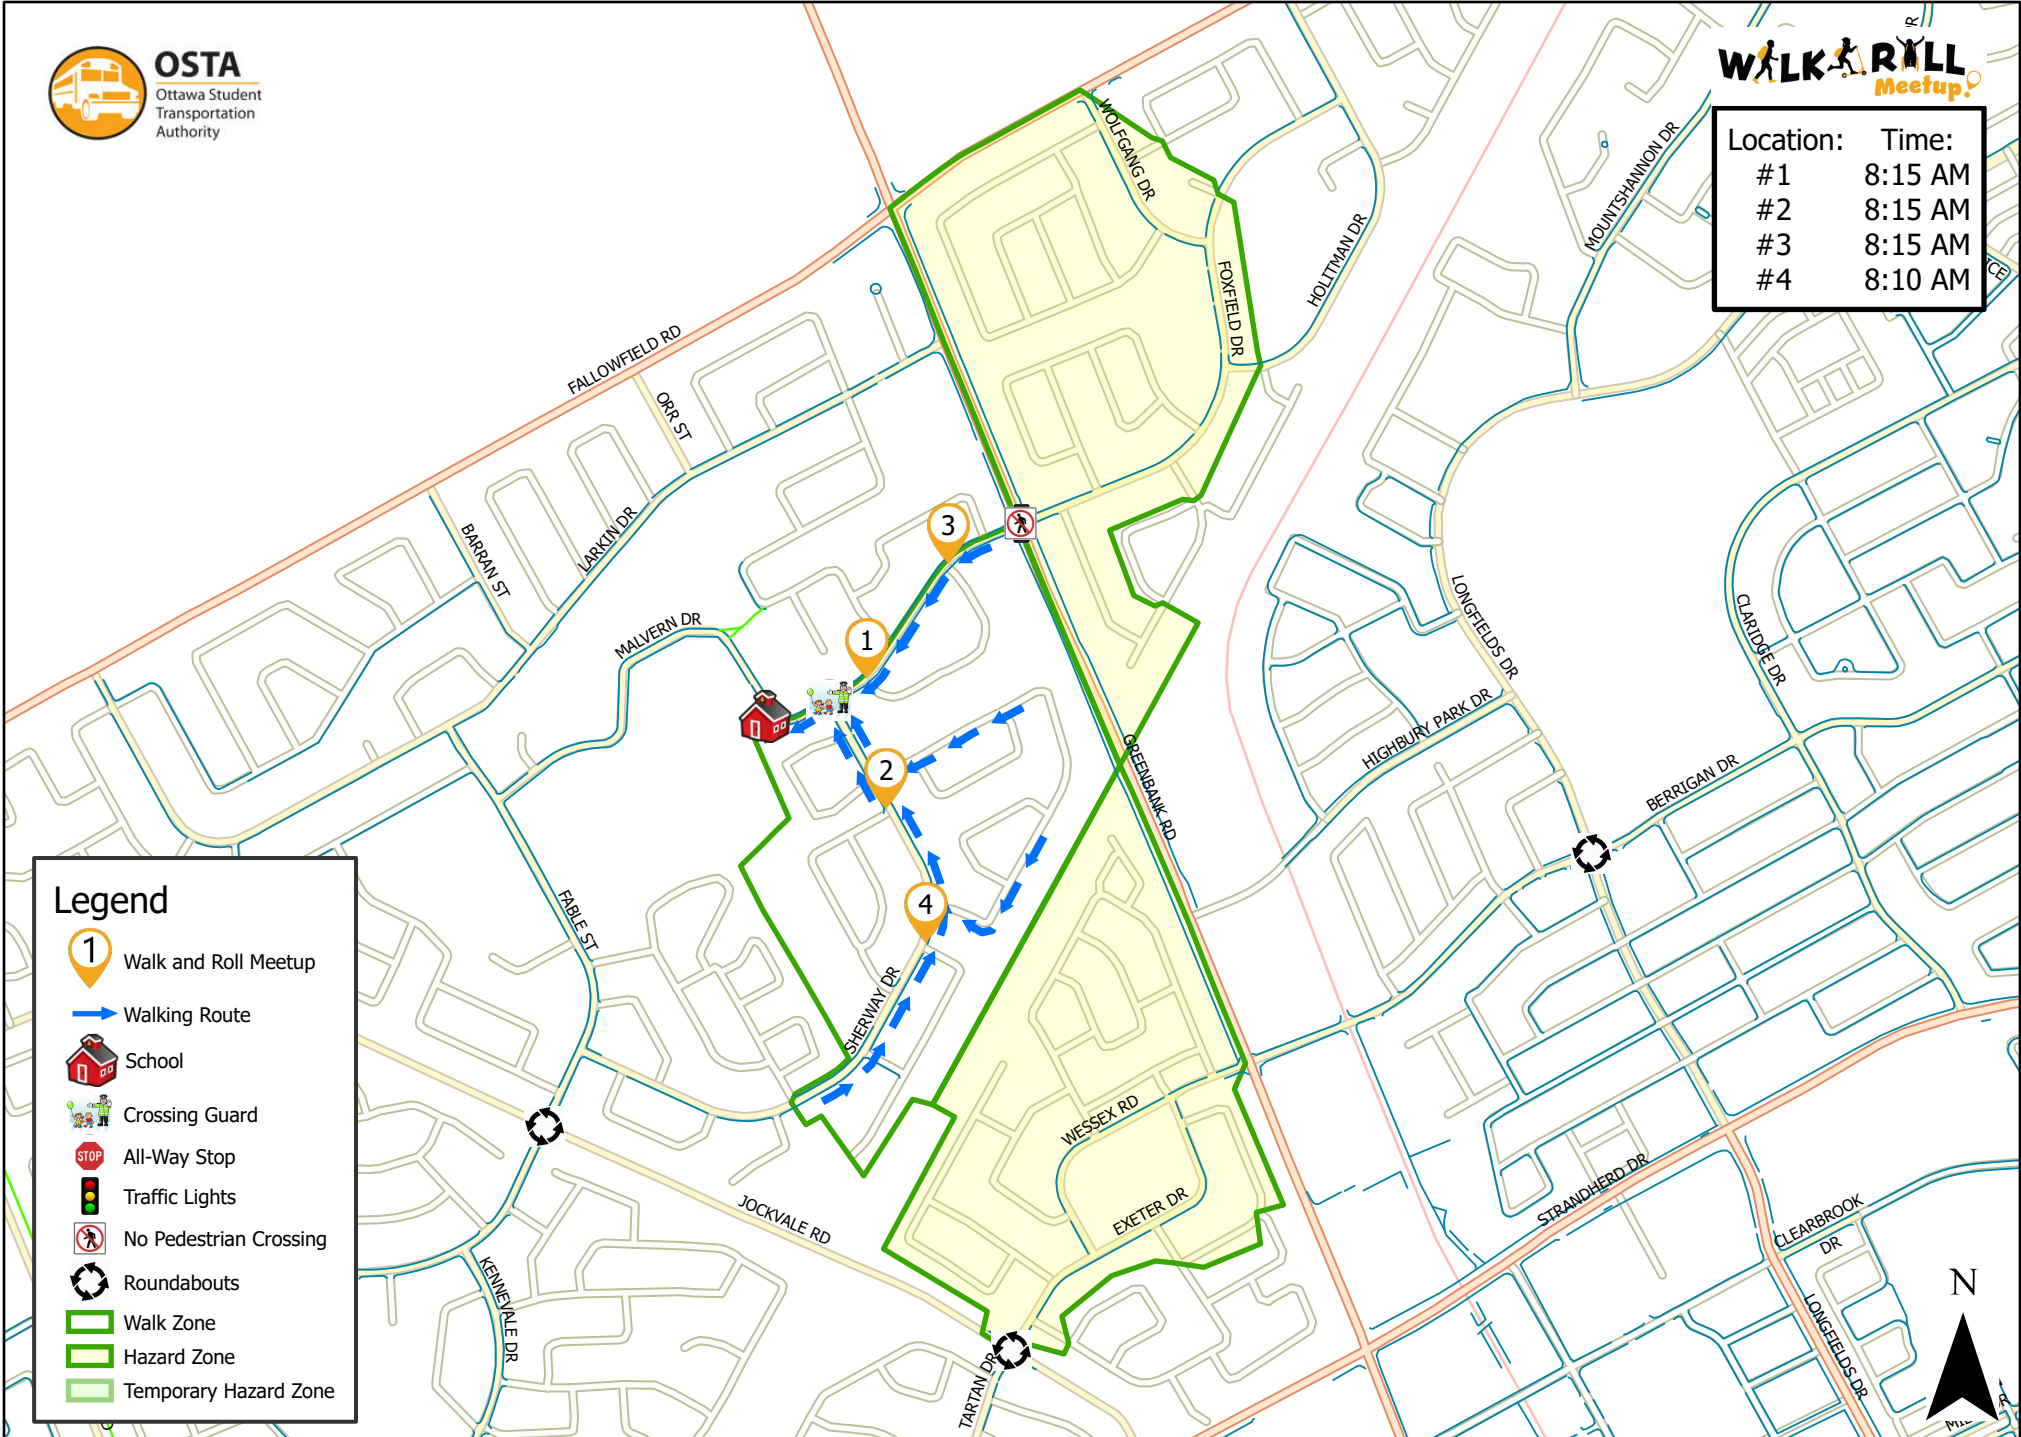

Jockvale Elementary School

Location:	Time:
#1	8:15 AM
#2	8:15 AM
#3	8:15 AM
#4	8:10 AM

Legend

- Walk and Roll Meetup
- Walking Route
- School
- Crossing Guard
- All-Way Stop
- Traffic Lights
- No Pedestrian Crossing
- Roundabouts
- Walk Zone
- Hazard Zone
- Temporary Hazard Zone

This map is intended for information purposes only. Ottawa Student Transportation Authority assumes no responsibility for people using these routes.