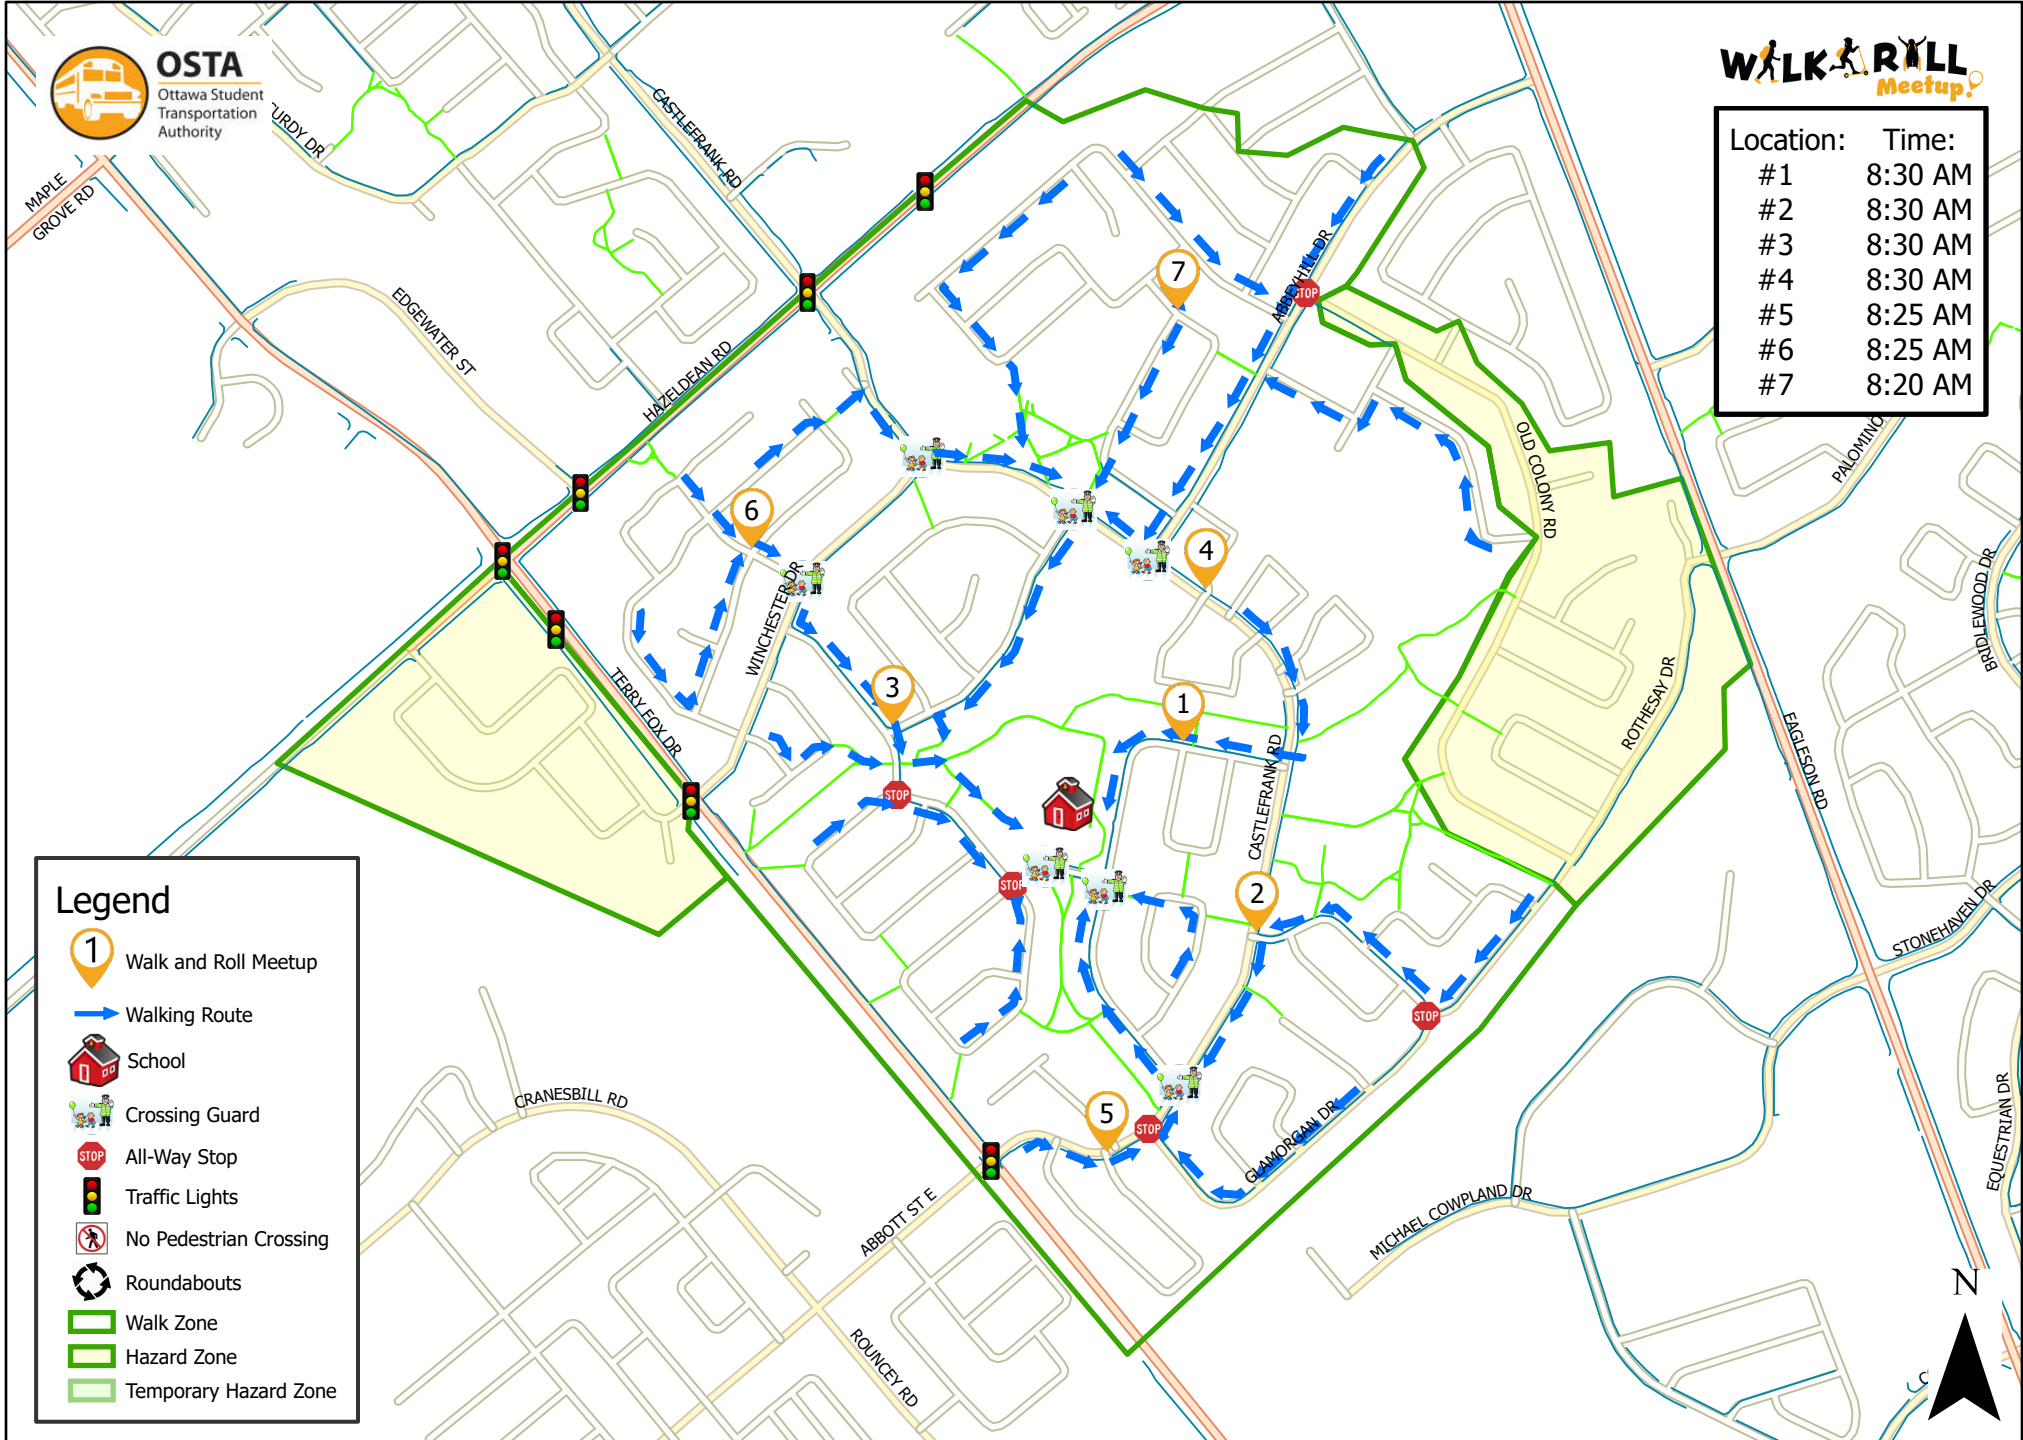

John Young Elementary School

OSTA
Ottawa Student
Transportation
Authority

Location:	Time:
#1	8:30 AM
#2	8:30 AM
#3	8:30 AM
#4	8:30 AM
#5	8:25 AM
#6	8:25 AM
#7	8:20 AM

Legend

- Walk and Roll Meetup
- Walking Route
- School
- Crossing Guard
- All-Way Stop
- Traffic Lights
- No Pedestrian Crossing
- Roundabouts
- Walk Zone
- Hazard Zone
- Temporary Hazard Zone

This map is intended for information purposes only. Ottawa Student Transportation Authority assumes no responsibility for people using these routes.