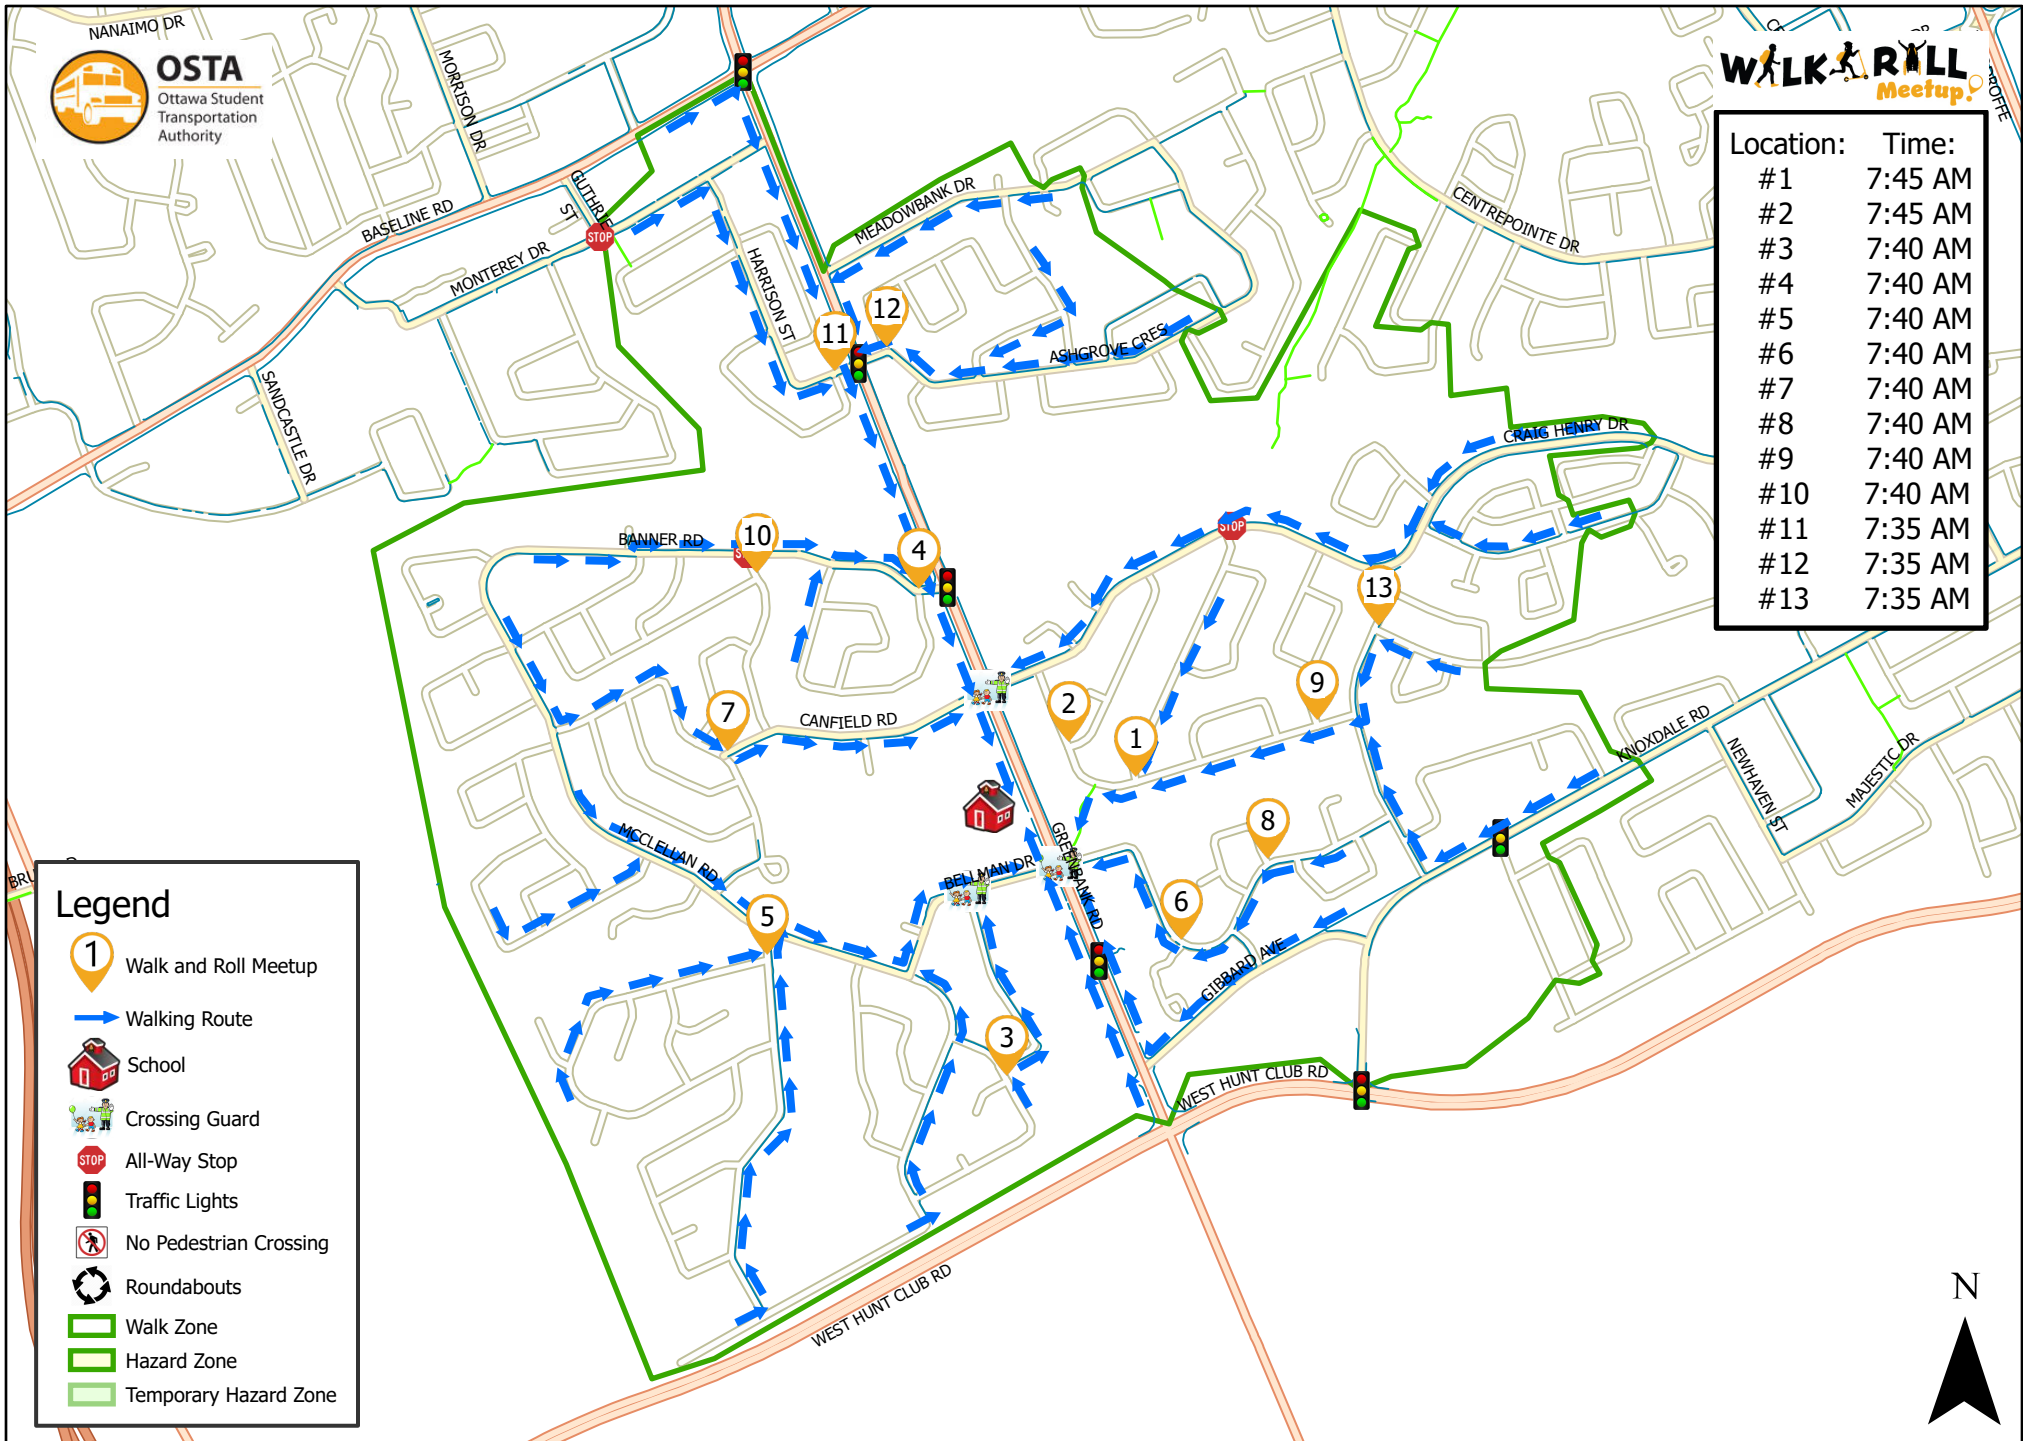

# Knoxdale Public School

This map is intended for information purposes only. Ottawa Student Transportation Authority assumes no responsibility for people using these routes.