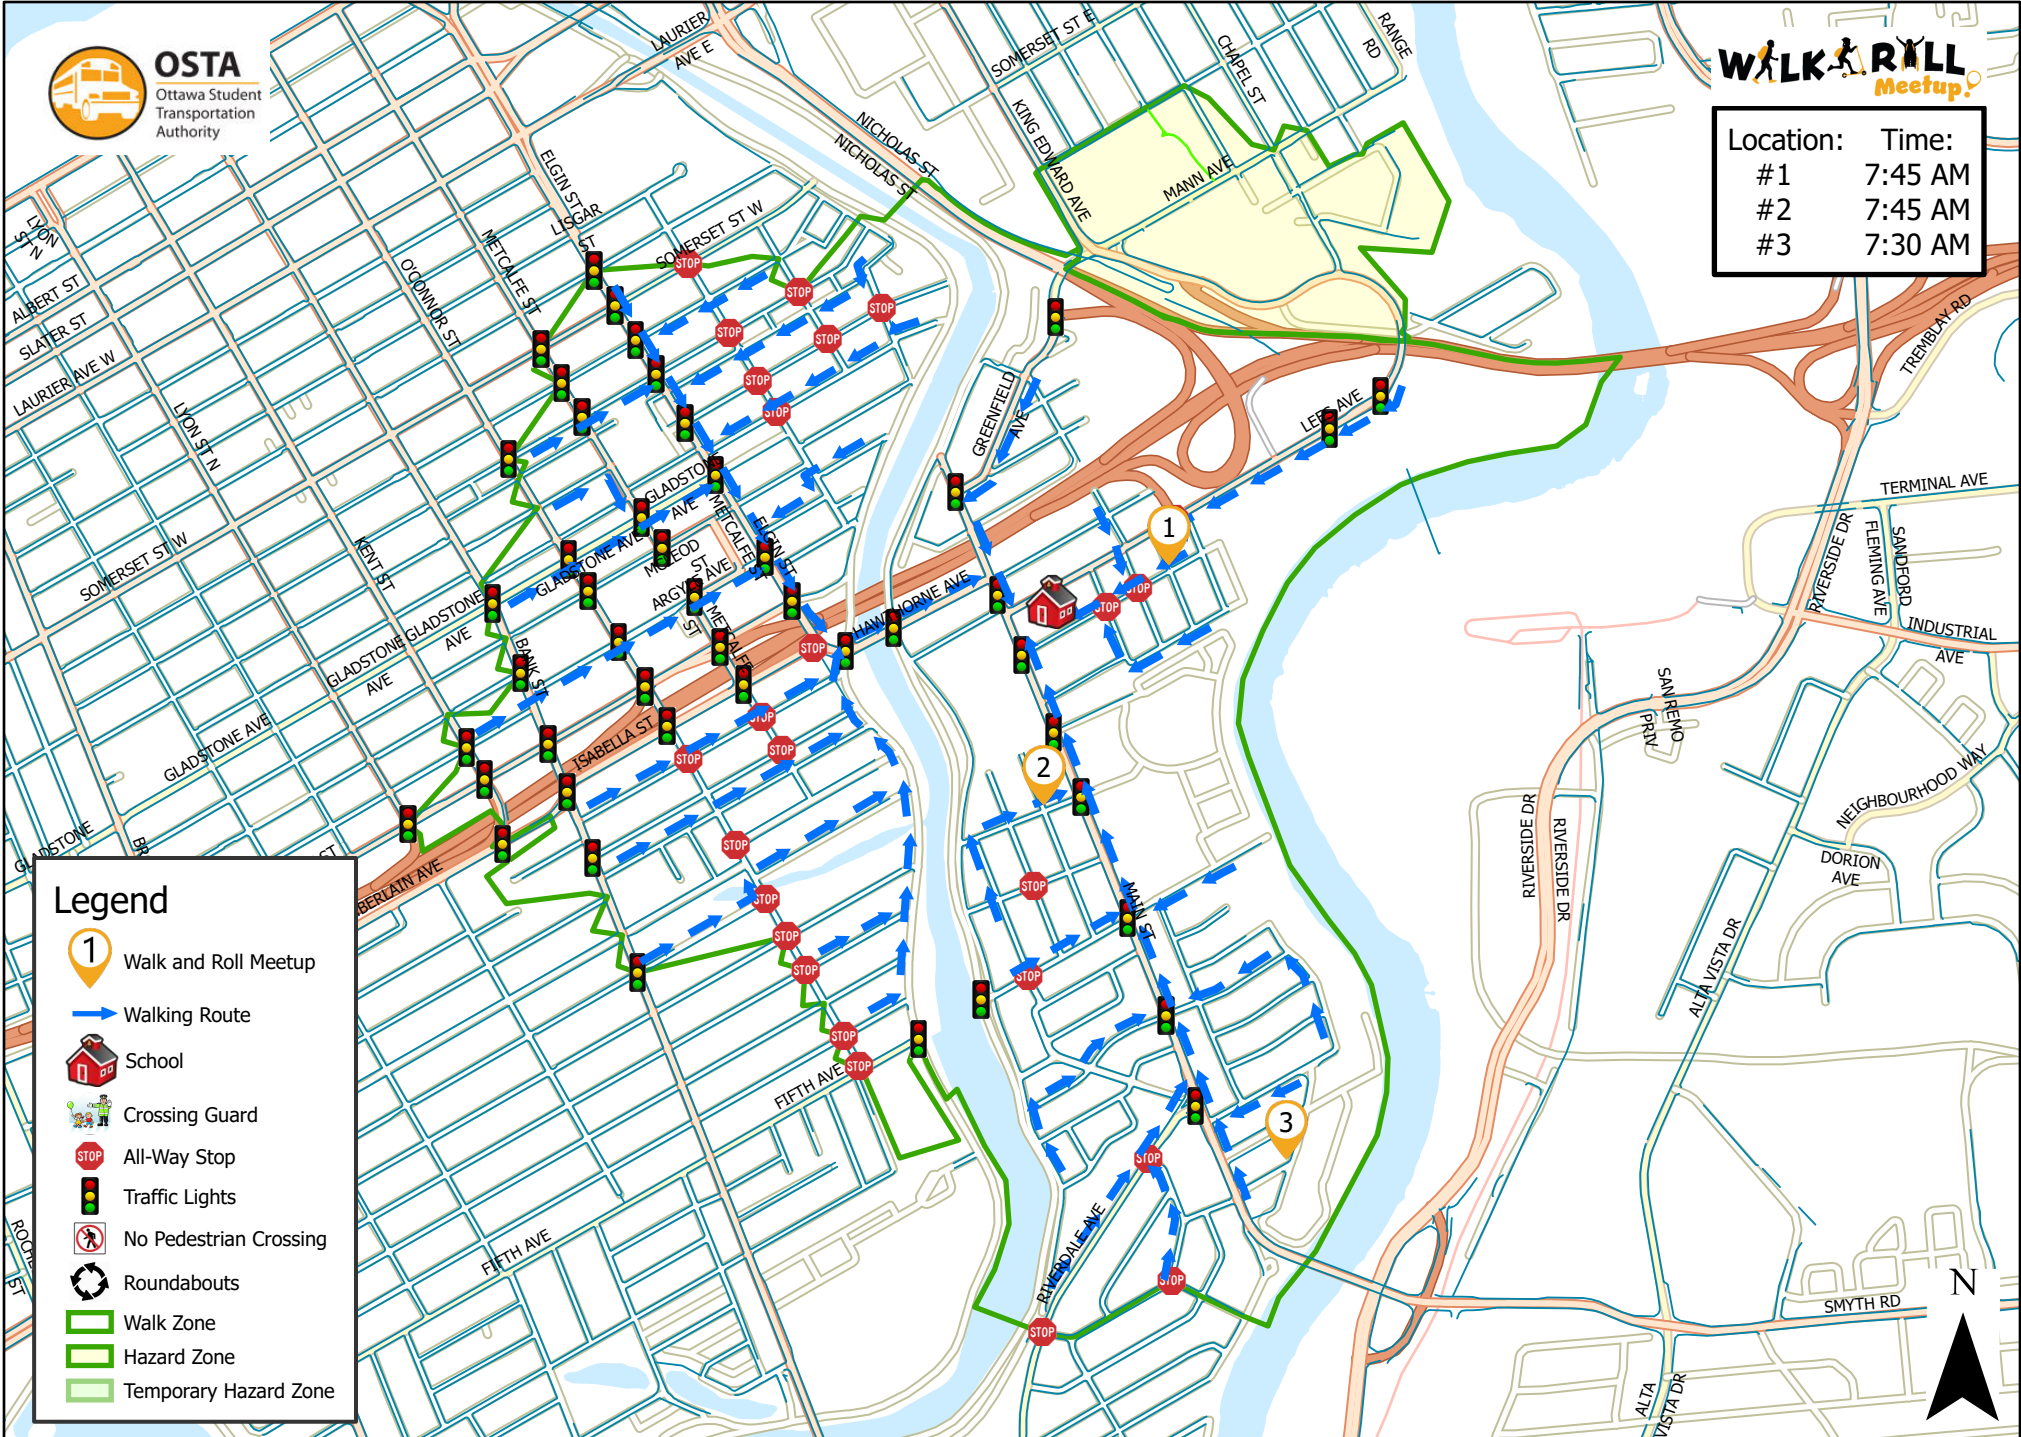

Lady Evelyn Alternative School

Location:	Time:
#1	7:45 AM
#2	7:45 AM
#3	7:30 AM

Legend

- Walk and Roll Meetup
- Walking Route
- School
- Crossing Guard
- All-Way Stop
- Traffic Lights
- No Pedestrian Crossing
- Roundabouts
- Walk Zone
- Hazard Zone
- Temporary Hazard Zone

This map is intended for information purposes only. Ottawa Student Transportation Authority assumes no responsibility for people using these routes.