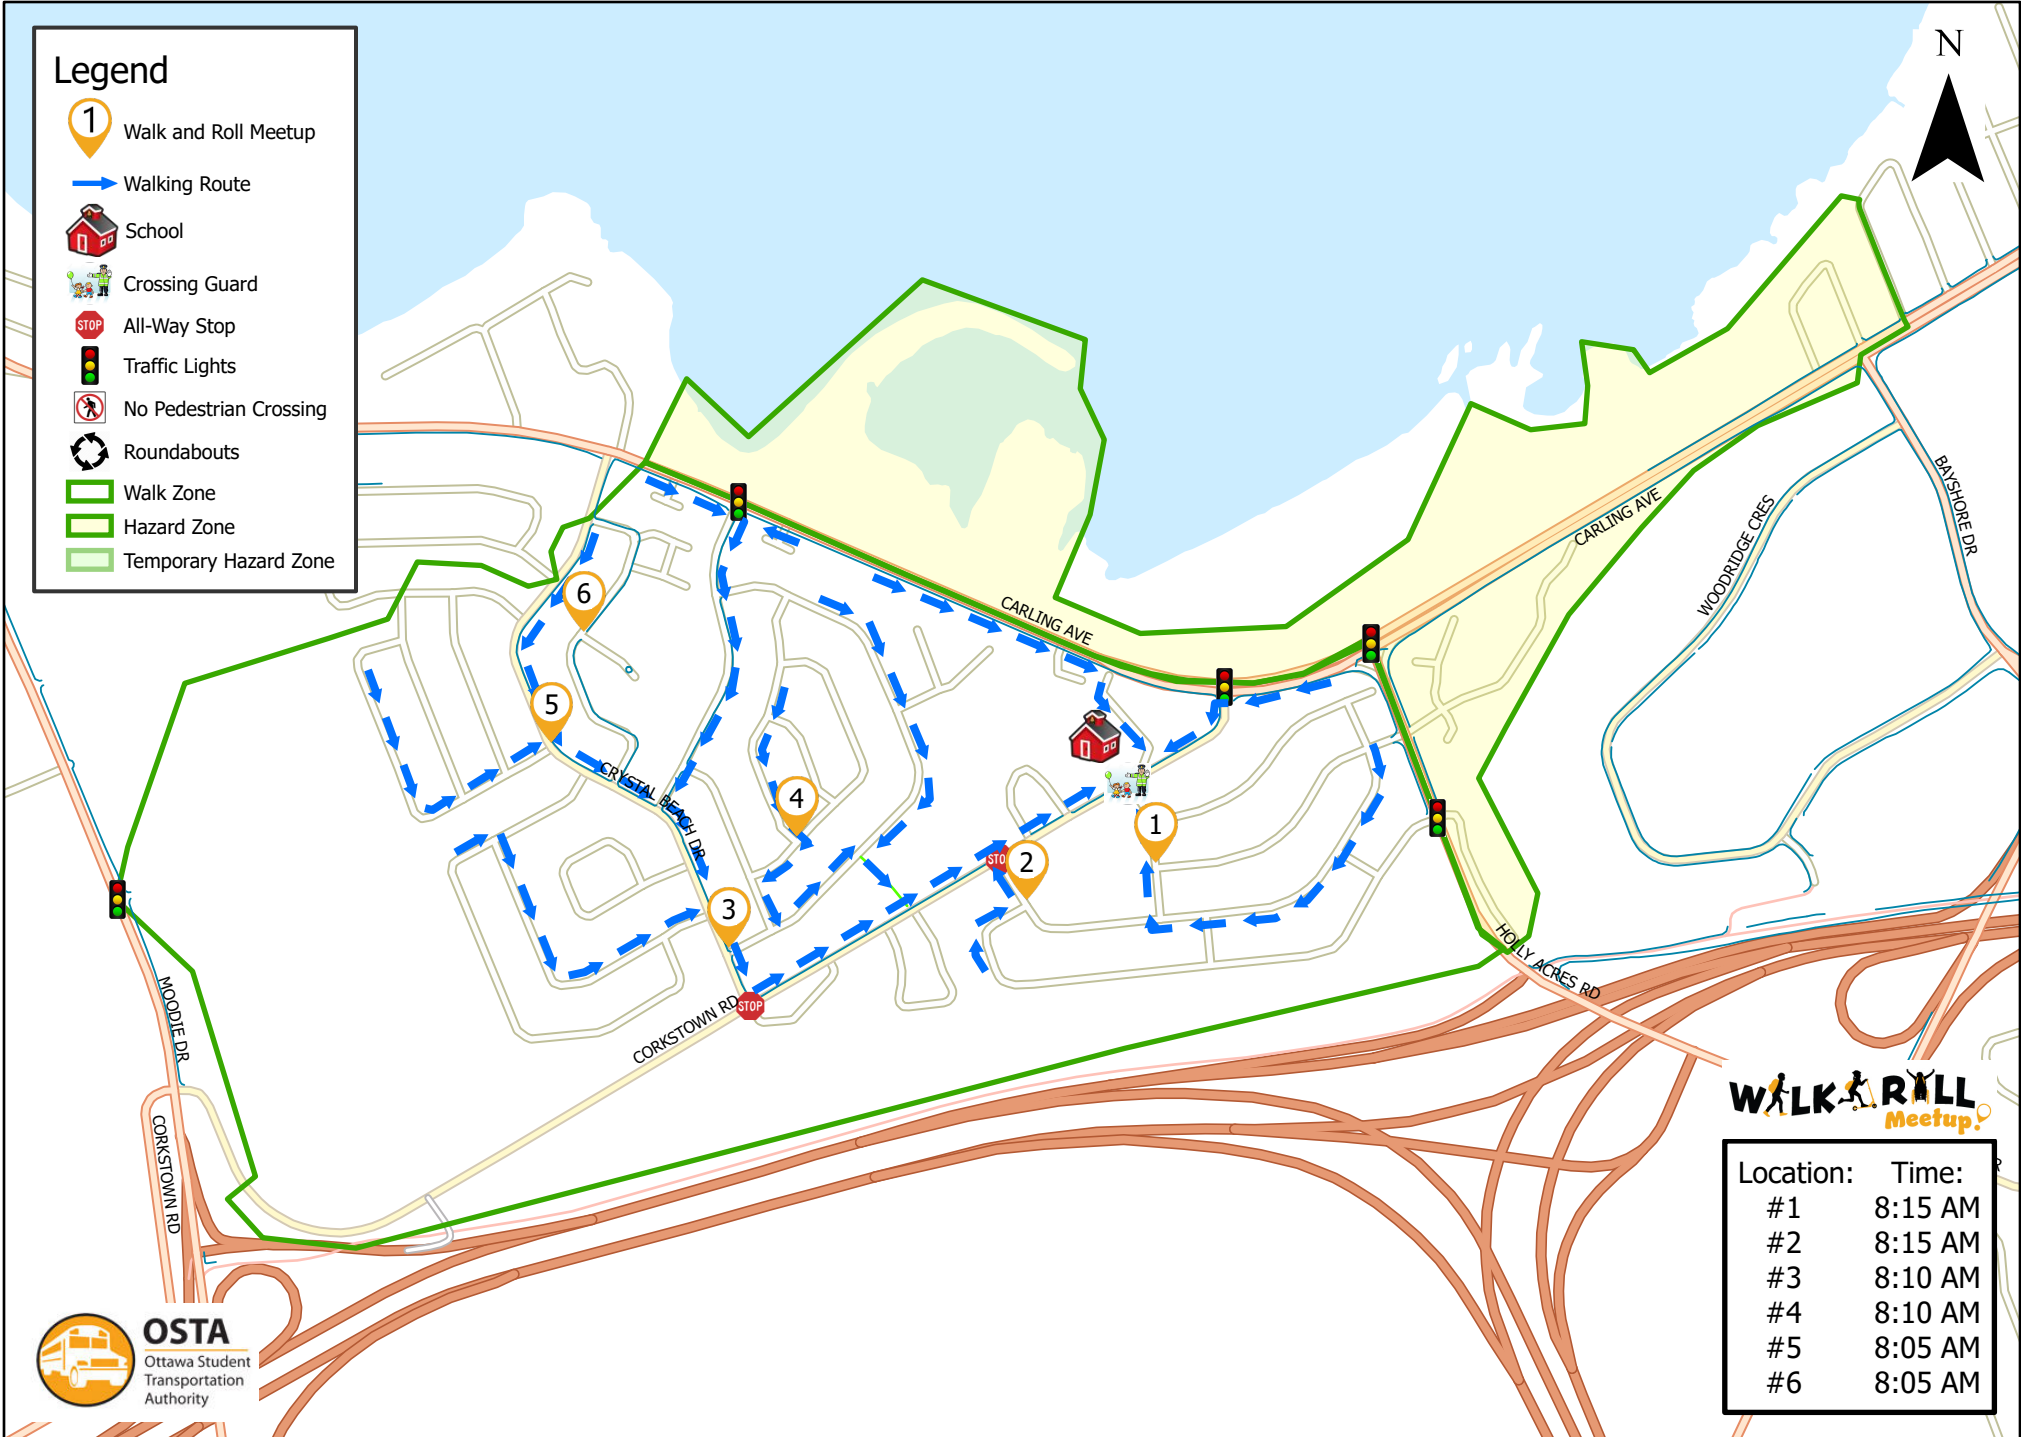

Lakeview Public School

This map is intended for information purposes only. Ottawa Student Transportation Authority assumes no responsibility for people using these routes.