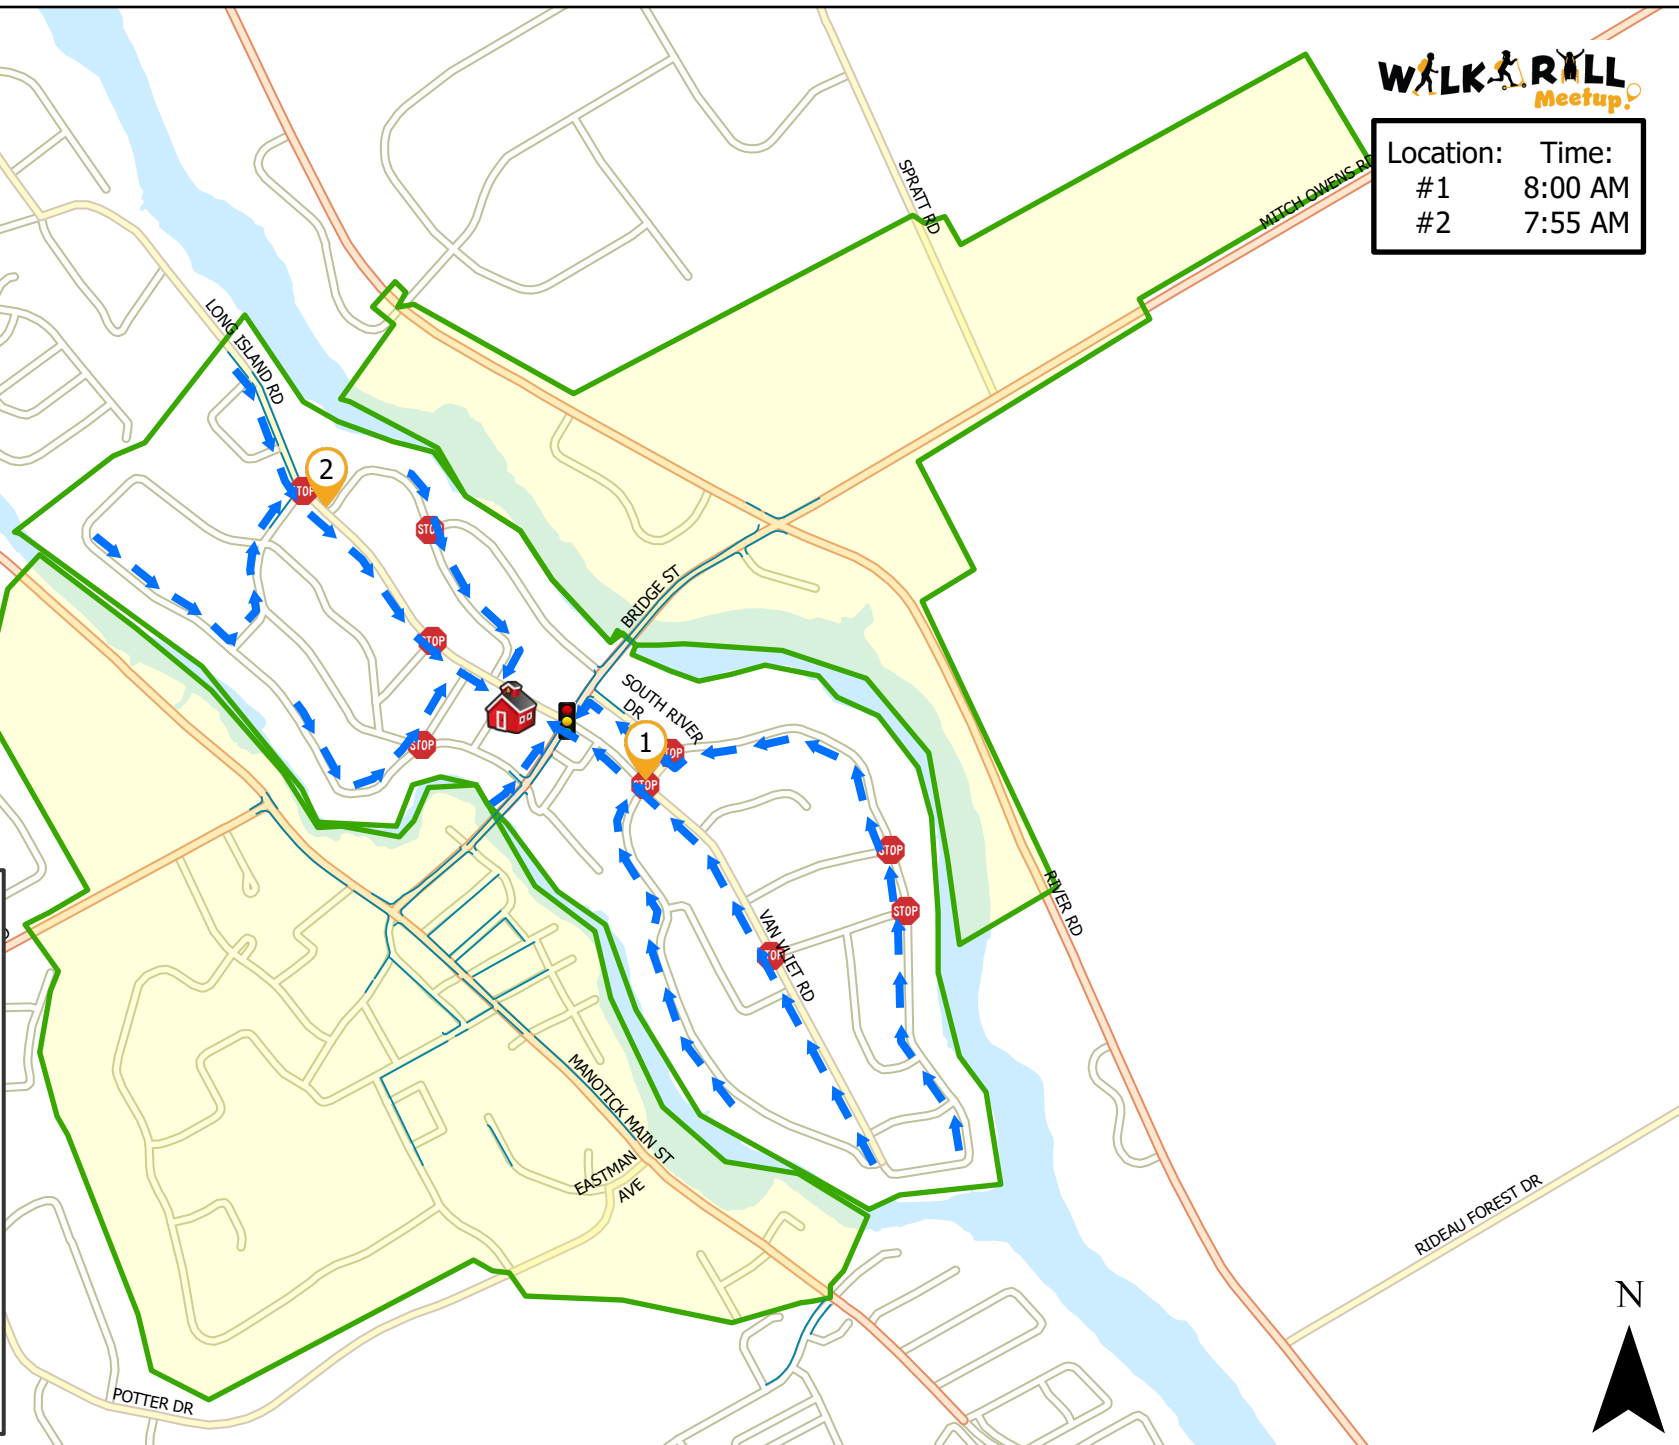

Manotick Public School

Location:	Time:
#1	8:00 AM
#2	7:55 AM

Legend

- Walk and Roll Meetup
- Walking Route
- School
- Crossing Guard
- All-Way Stop
- Traffic Lights
- No Pedestrian Crossing
- Roundabouts
- Walk Zone
- Hazard Zone
- Temporary Hazard Zone

This map is intended for information purposes only. Ottawa Student Transportation Authority assumes no responsibility for people using these routes.