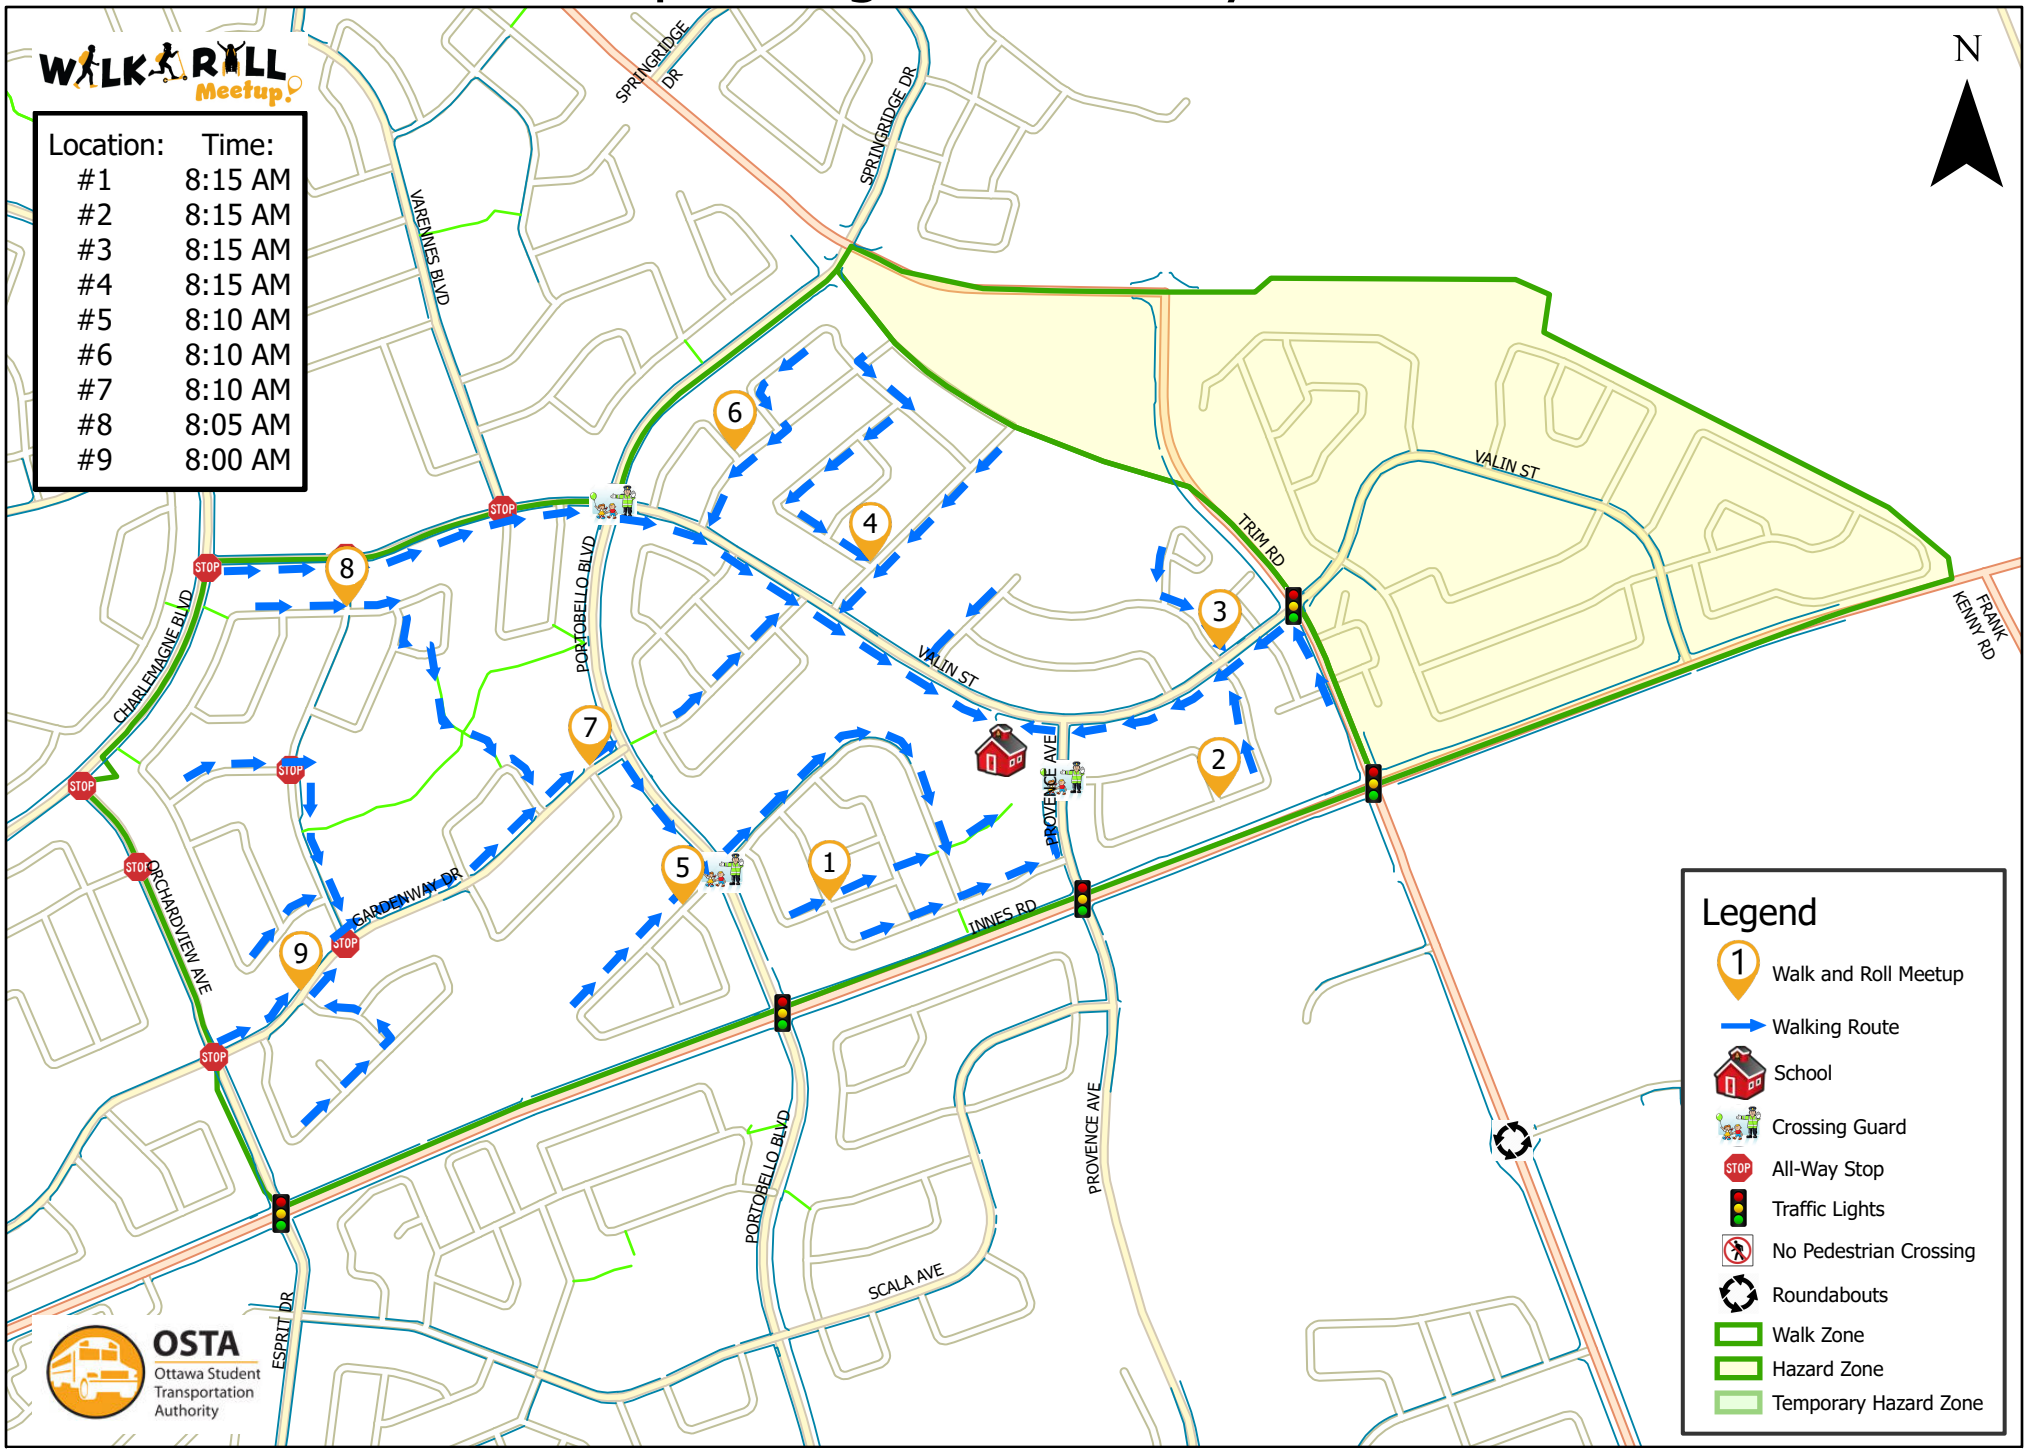

Maple Ridge Elementary School

Location:	Time:
#1	8:15 AM
#2	8:15 AM
#3	8:15 AM
#4	8:15 AM
#5	8:10 AM
#6	8:10 AM
#7	8:10 AM
#8	8:05 AM
#9	8:00 AM

Legend

- Walk and Roll Meetup
- Walking Route
- School
- Crossing Guard
- All-Way Stop
- Traffic Lights
- No Pedestrian Crossing
- Roundabouts
- Walk Zone
- Hazard Zone
- Temporary Hazard Zone

This map is intended for information purposes only. Ottawa Student Transportation Authority assumes no responsibility for people using these routes.