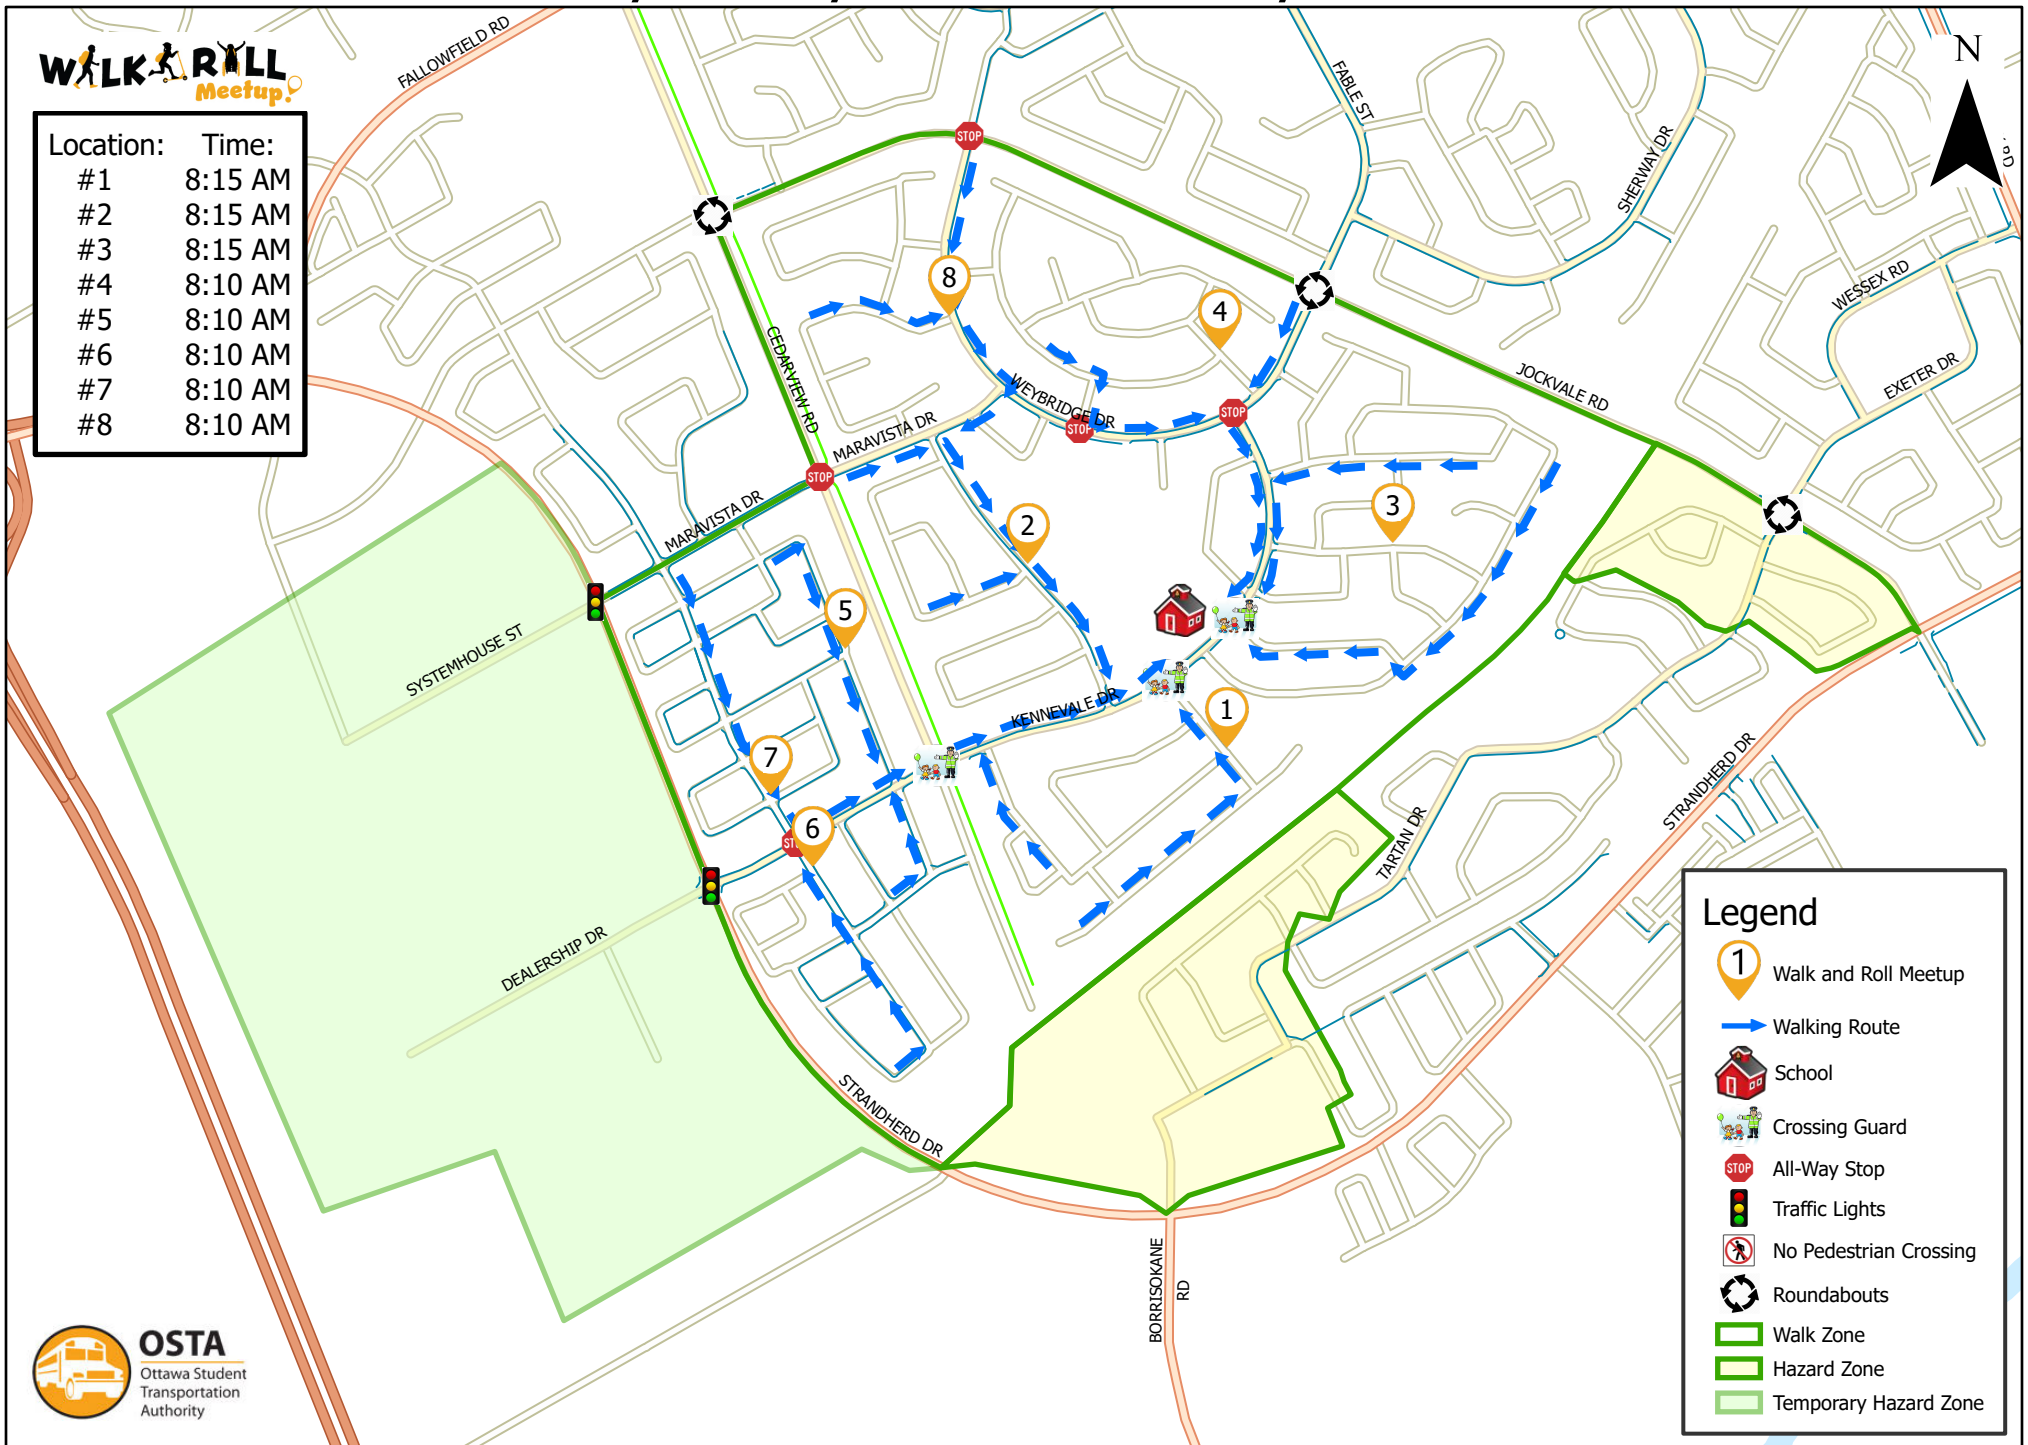

Mary Honeywell Elementary School

Location:	Time:
#1	8:15 AM
#2	8:15 AM
#3	8:15 AM
#4	8:10 AM
#5	8:10 AM
#6	8:10 AM
#7	8:10 AM
#8	8:10 AM

Legend

- Walk and Roll Meetup
- Walking Route
- School
- Crossing Guard
- All-Way Stop
- Traffic Lights
- No Pedestrian Crossing
- Roundabouts
- Walk Zone
- Hazard Zone
- Temporary Hazard Zone

This map is intended for information purposes only. Ottawa Student Transportation Authority assumes no responsibility for people using these routes.