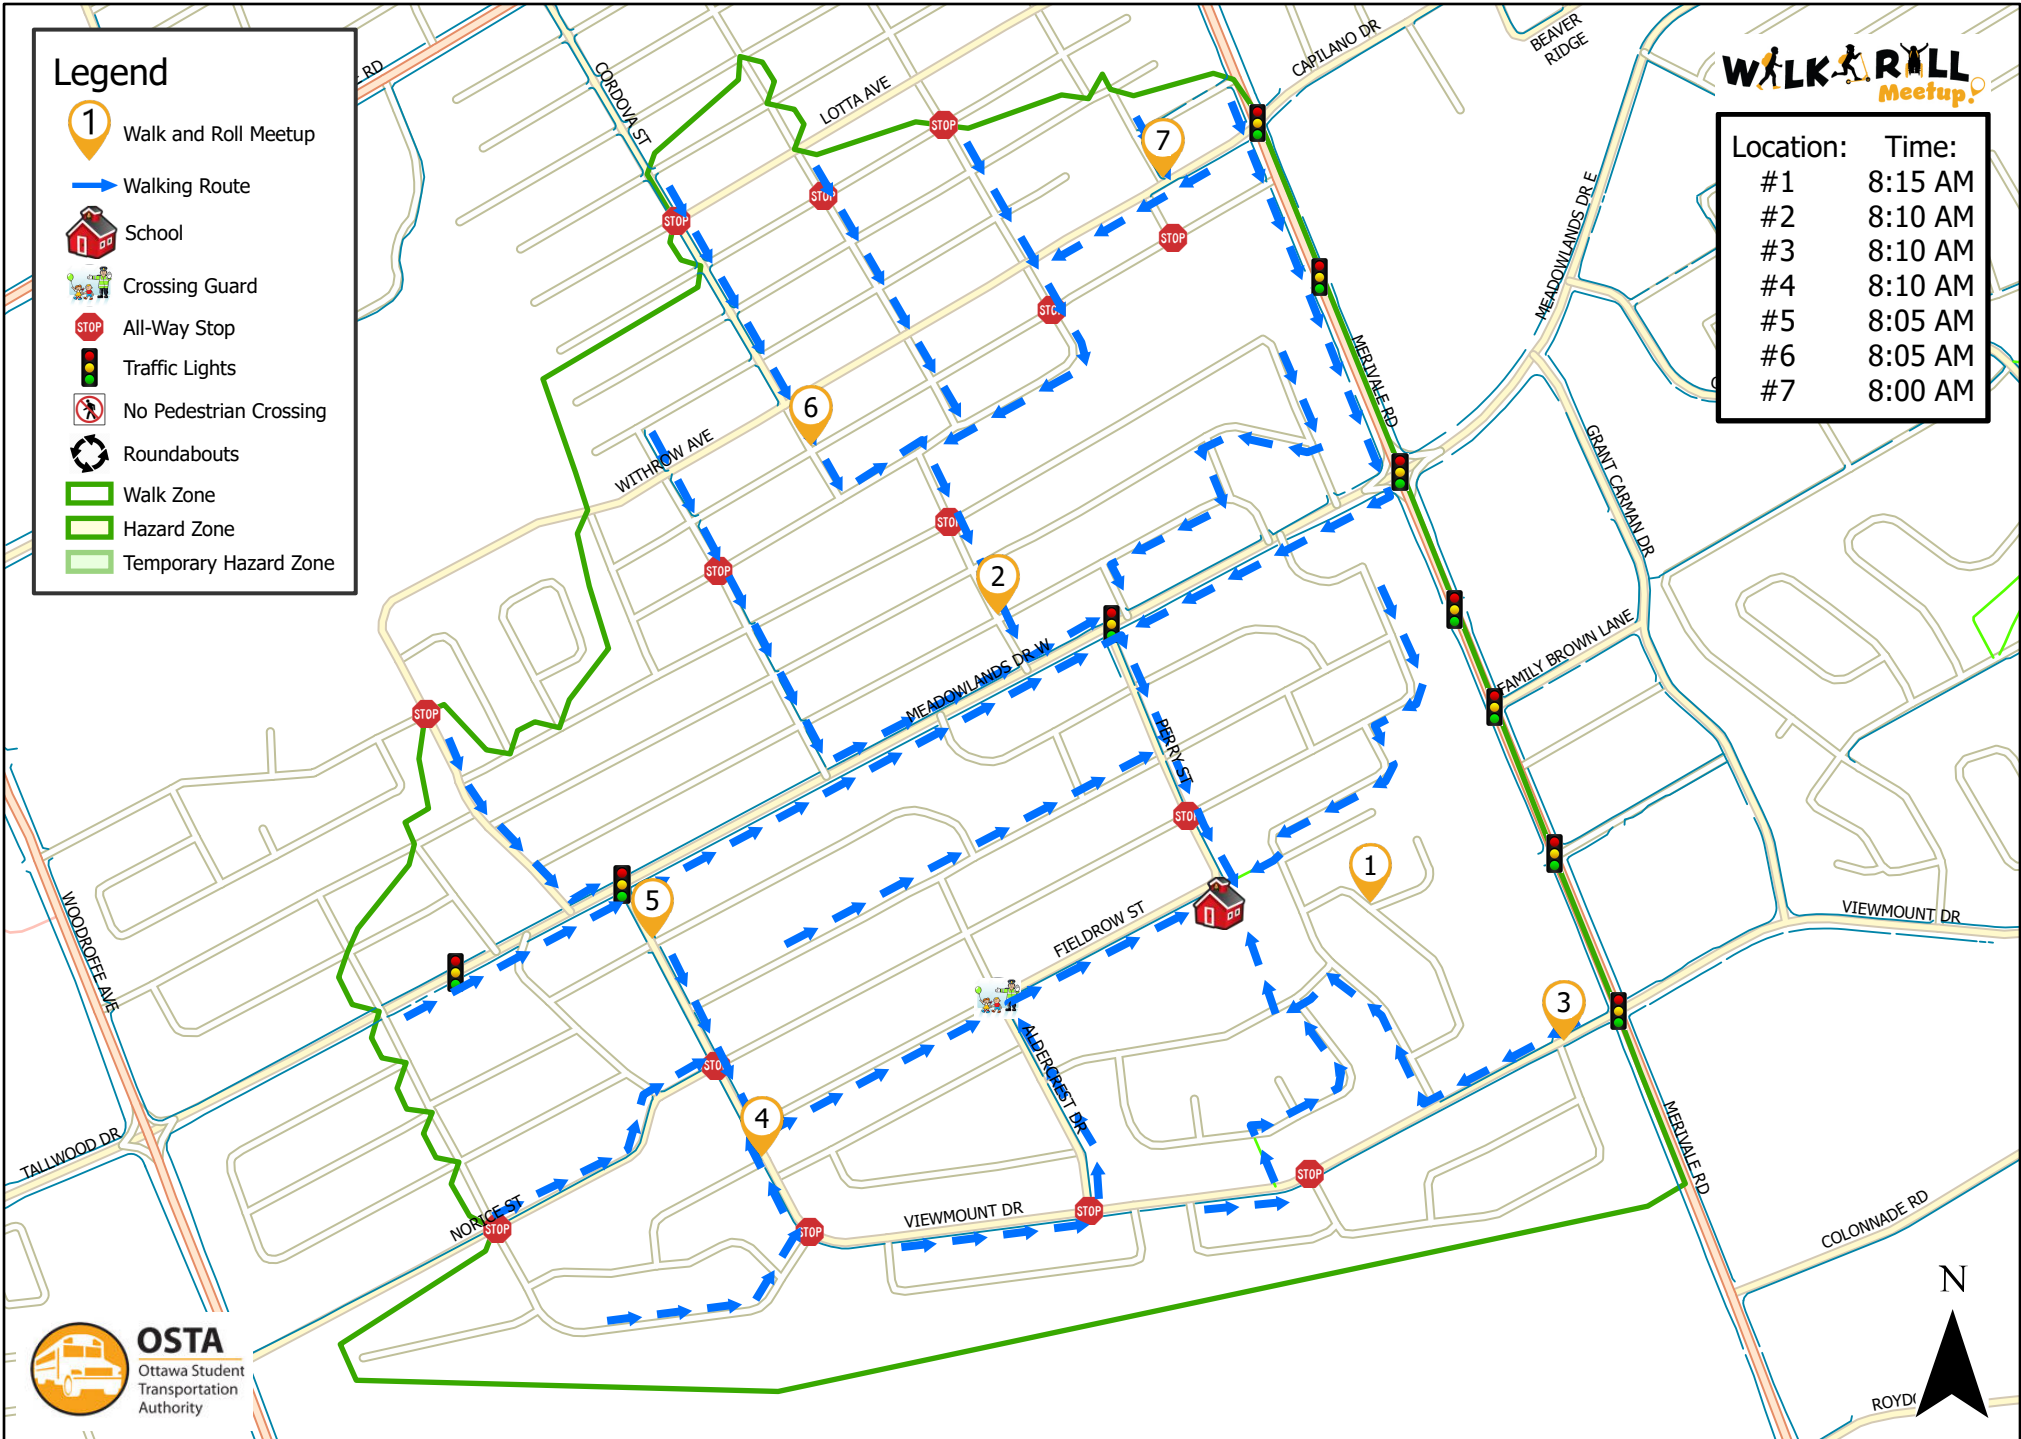

## Legend

-  Walk and Roll Meetup
-  Walking Route
-  School
-  Crossing Guard
-  All-Way Stop
-  Traffic Lights
-  No Pedestrian Crossing
-  Roundabouts
-  Walk Zone
-  Hazard Zone
-  Temporary Hazard Zone

Location:	Time:
#1	8:15 AM
#2	8:10 AM
#3	8:10 AM
#4	8:10 AM
#5	8:05 AM
#6	8:05 AM
#7	8:00 AM

This map is intended for information purposes only. Ottawa Student Transportation Authority assumes no responsibility for people using these routes.