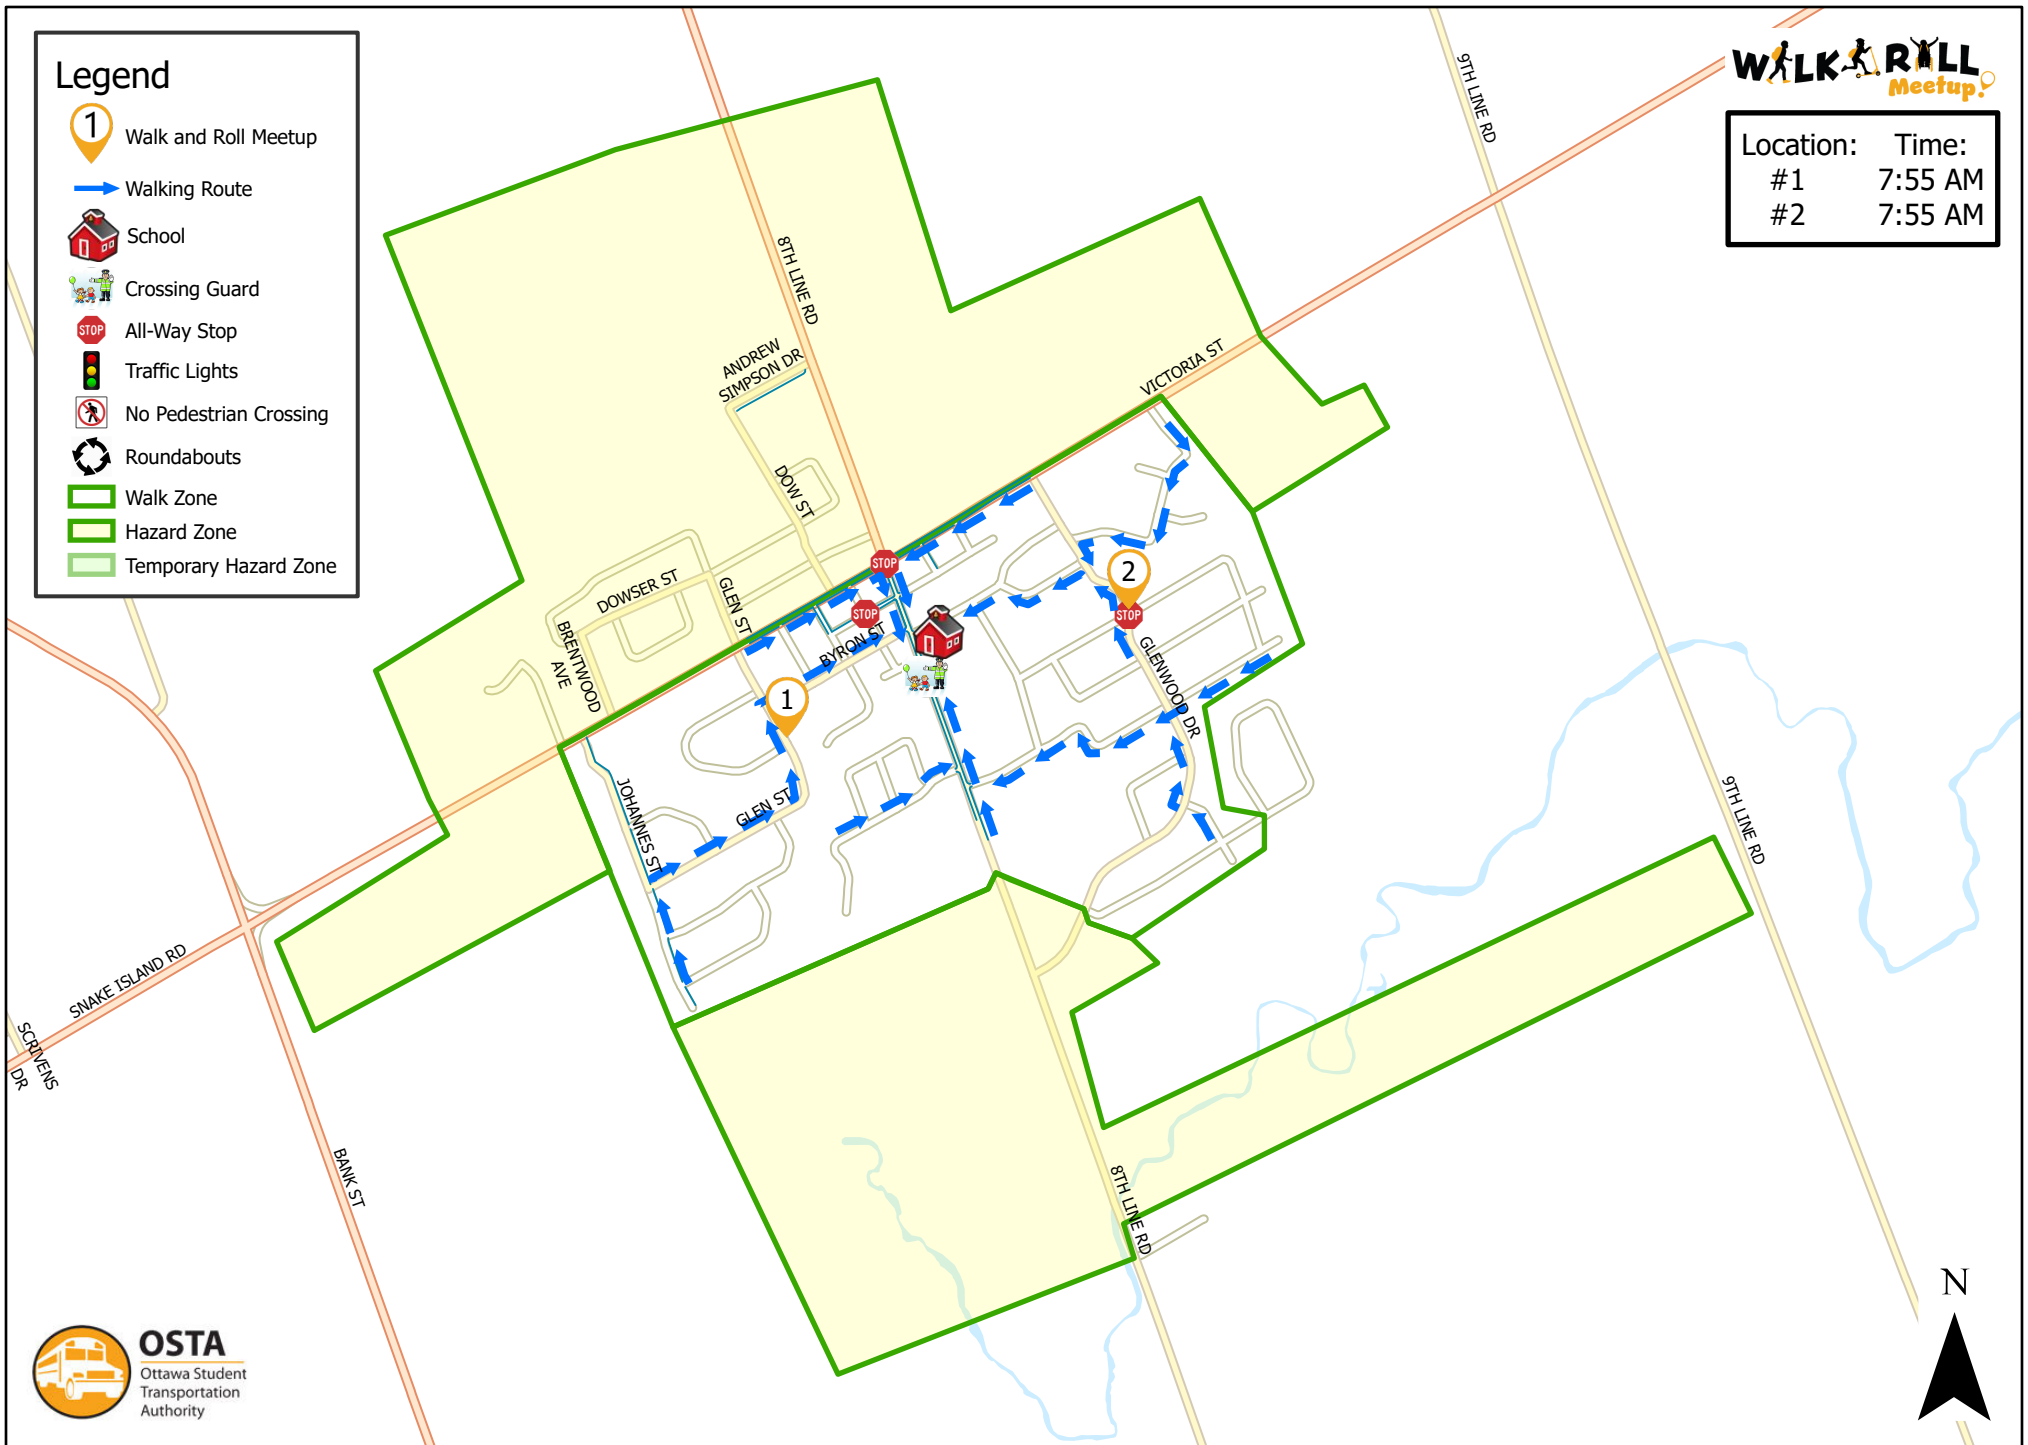

# Metcalfe Public School

Location:	Time:
#1	7:55 AM
#2	7:55 AM

**Legend**

- Walk and Roll Meetup
- Walking Route
- School
- Crossing Guard
- All-Way Stop
- Traffic Lights
- No Pedestrian Crossing
- Roundabouts
- Walk Zone
- Hazard Zone
- Temporary Hazard Zone

This map is intended for information purposes only. Ottawa Student Transportation Authority assumes no responsibility for people using these routes.