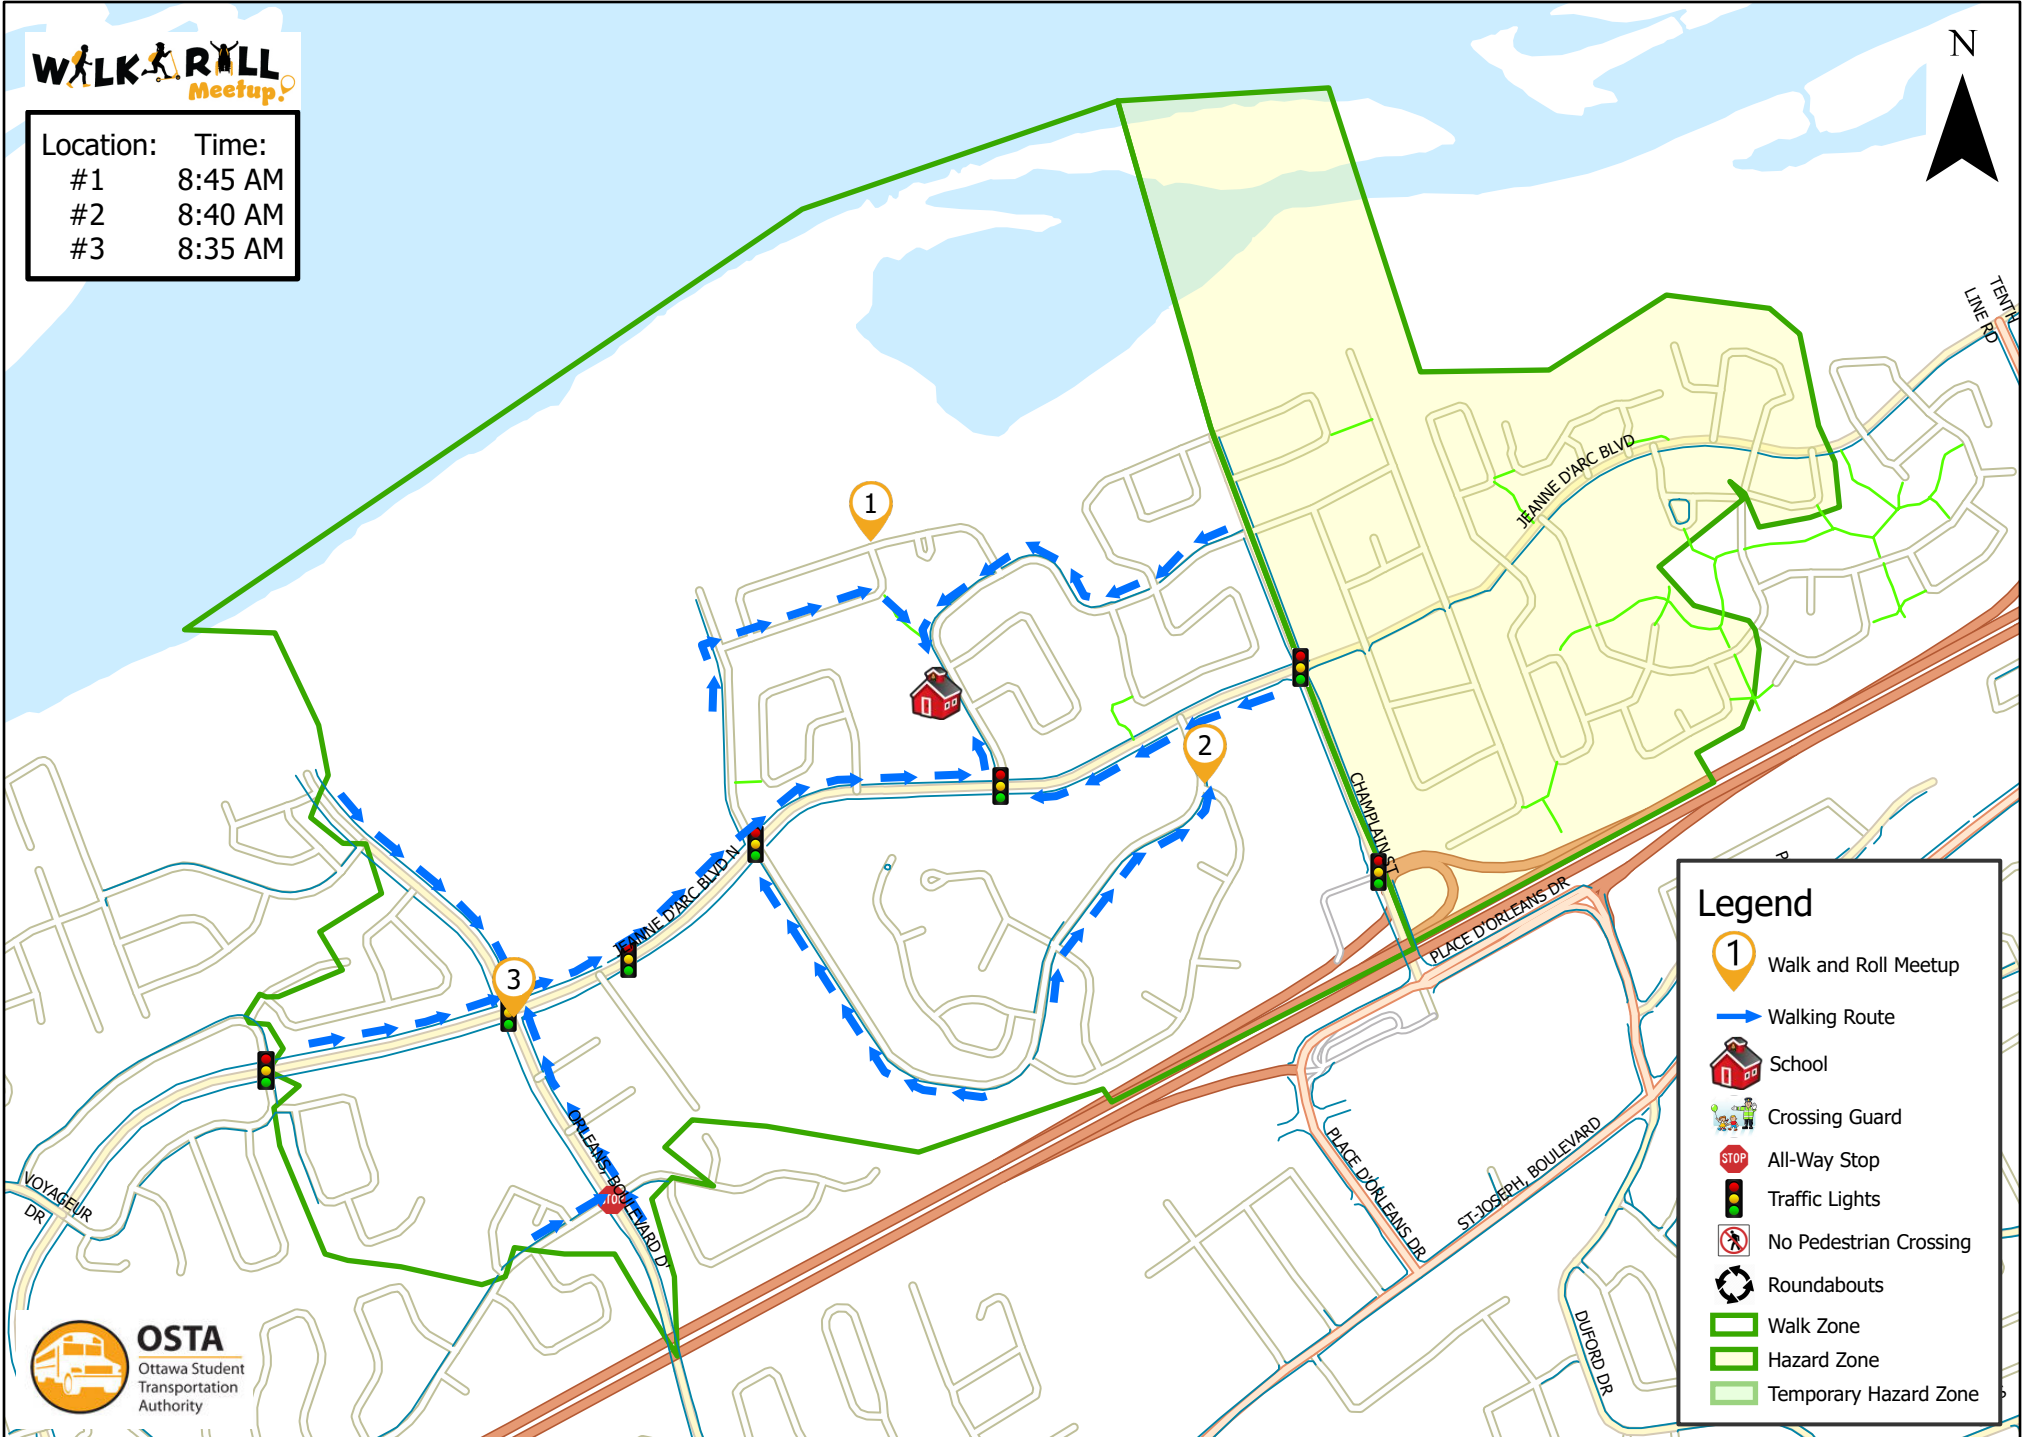

Orleans Wood Elementary School

Location:	Time:
#1	8:45 AM
#2	8:40 AM
#3	8:35 AM

Legend

- Walk and Roll Meetup
- Walking Route
- School
- Crossing Guard
- All-Way Stop
- Traffic Lights
- No Pedestrian Crossing
- Roundabouts
- Walk Zone
- Hazard Zone
- Temporary Hazard Zone

This map is intended for information purposes only. Ottawa Student Transportation Authority assumes no responsibility for people using these routes.