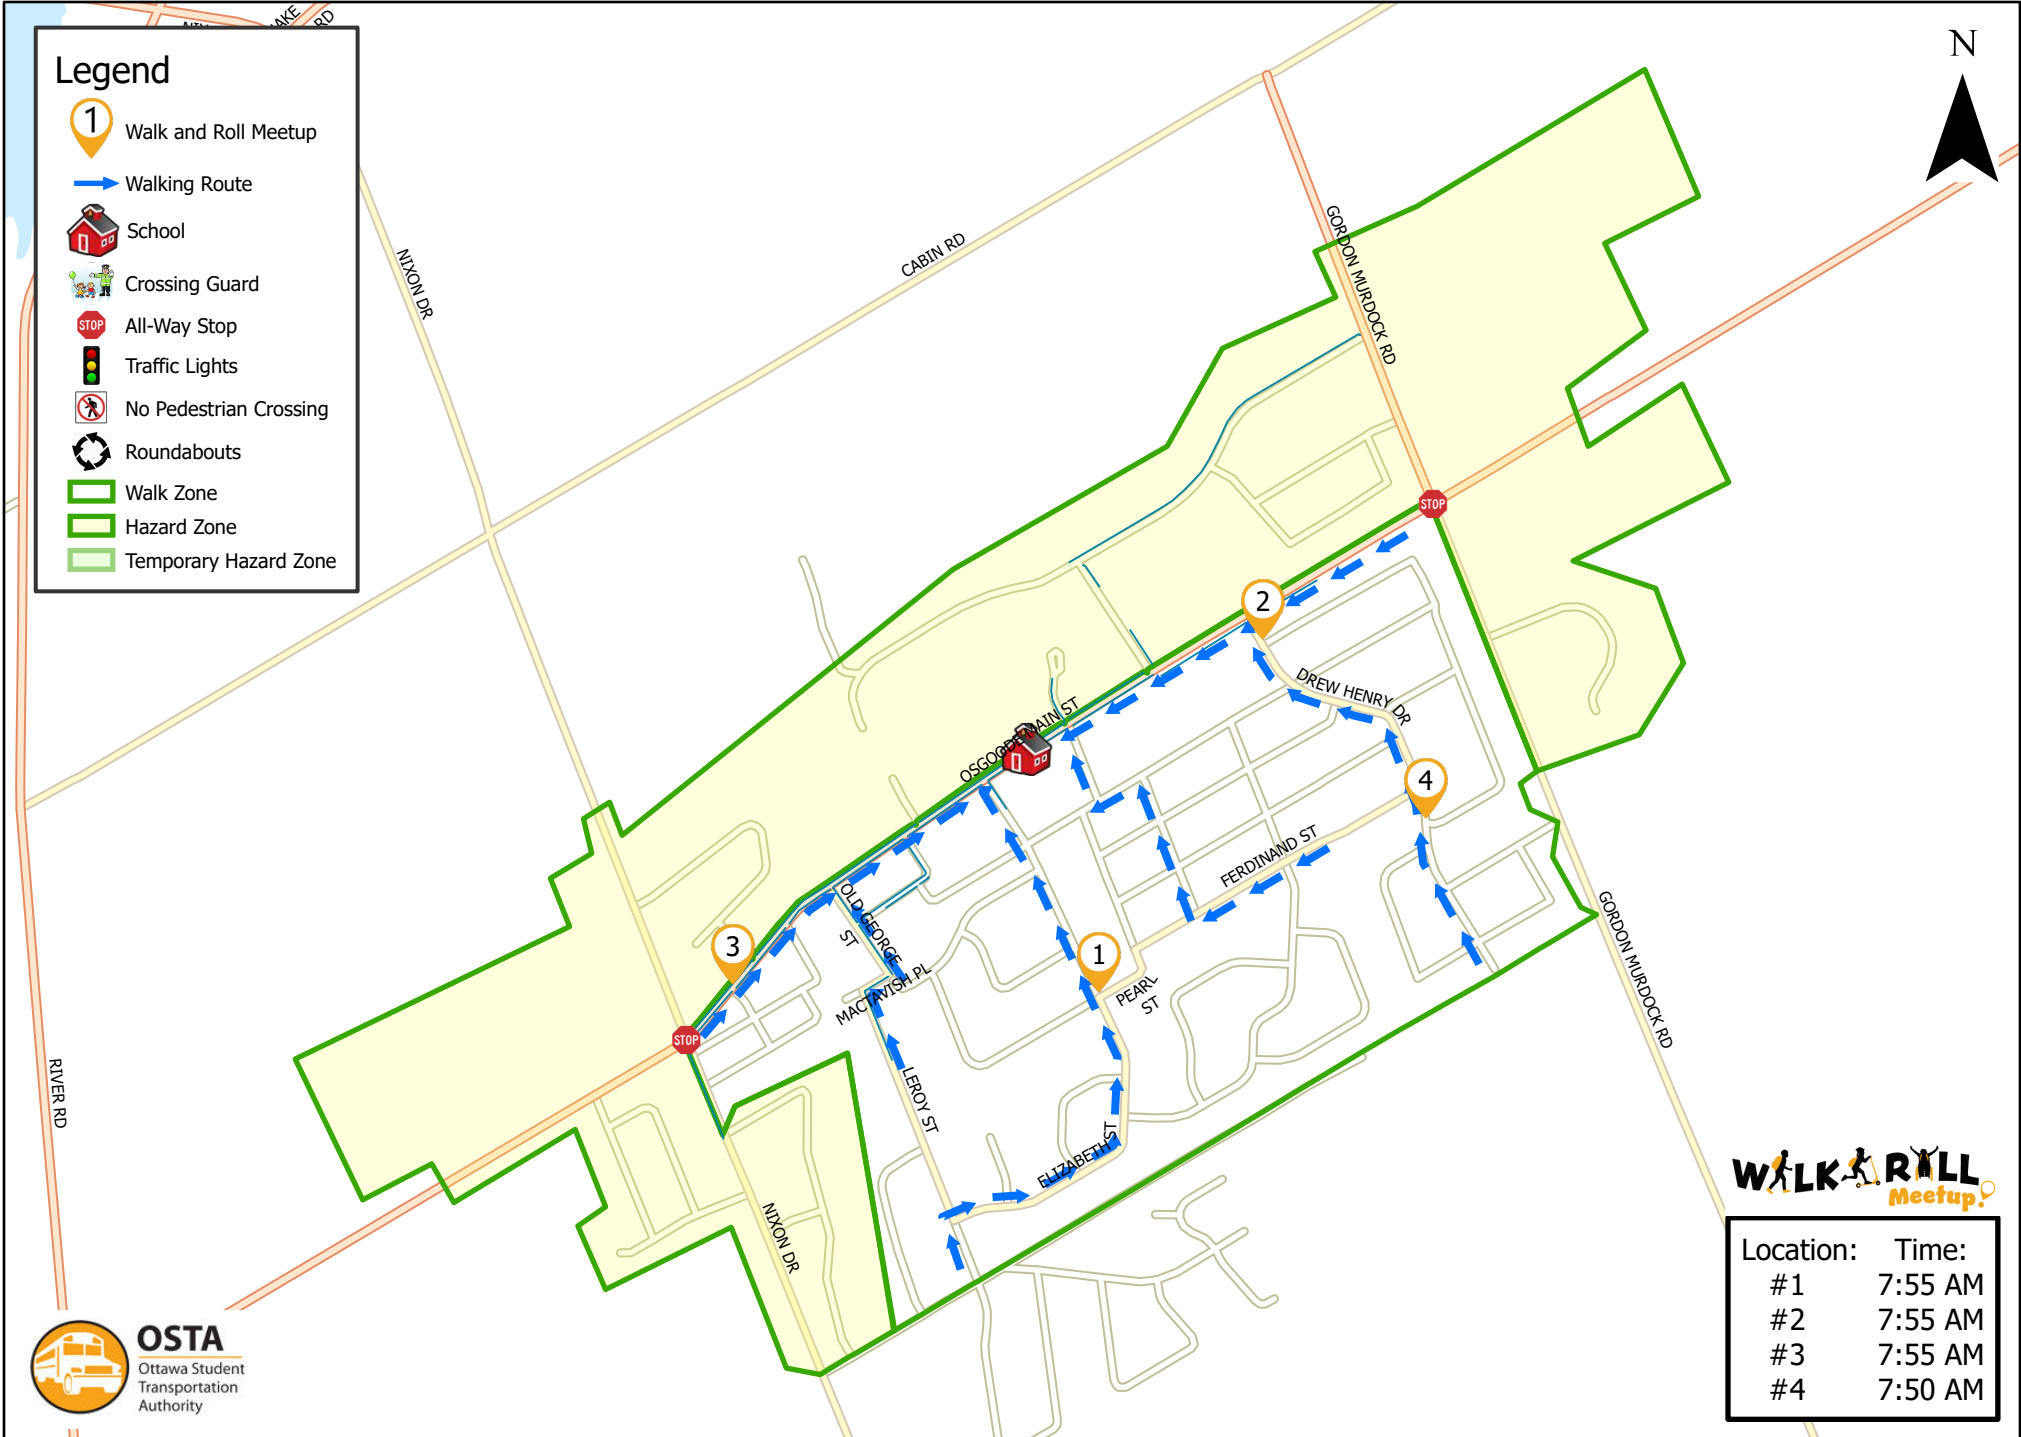

Osgoode Public School

Legend

-  Walk and Roll Meetup
-  Walking Route
-  School
-  Crossing Guard
-  All-Way Stop
-  Traffic Lights
-  No Pedestrian Crossing
-  Roundabouts
-  Walk Zone
-  Hazard Zone
-  Temporary Hazard Zone

Location:	Time:
#1	7:55 AM
#2	7:55 AM
#3	7:55 AM
#4	7:50 AM

This map is intended for information purposes only. Ottawa Student Transportation Authority assumes no responsibility for people using these routes.