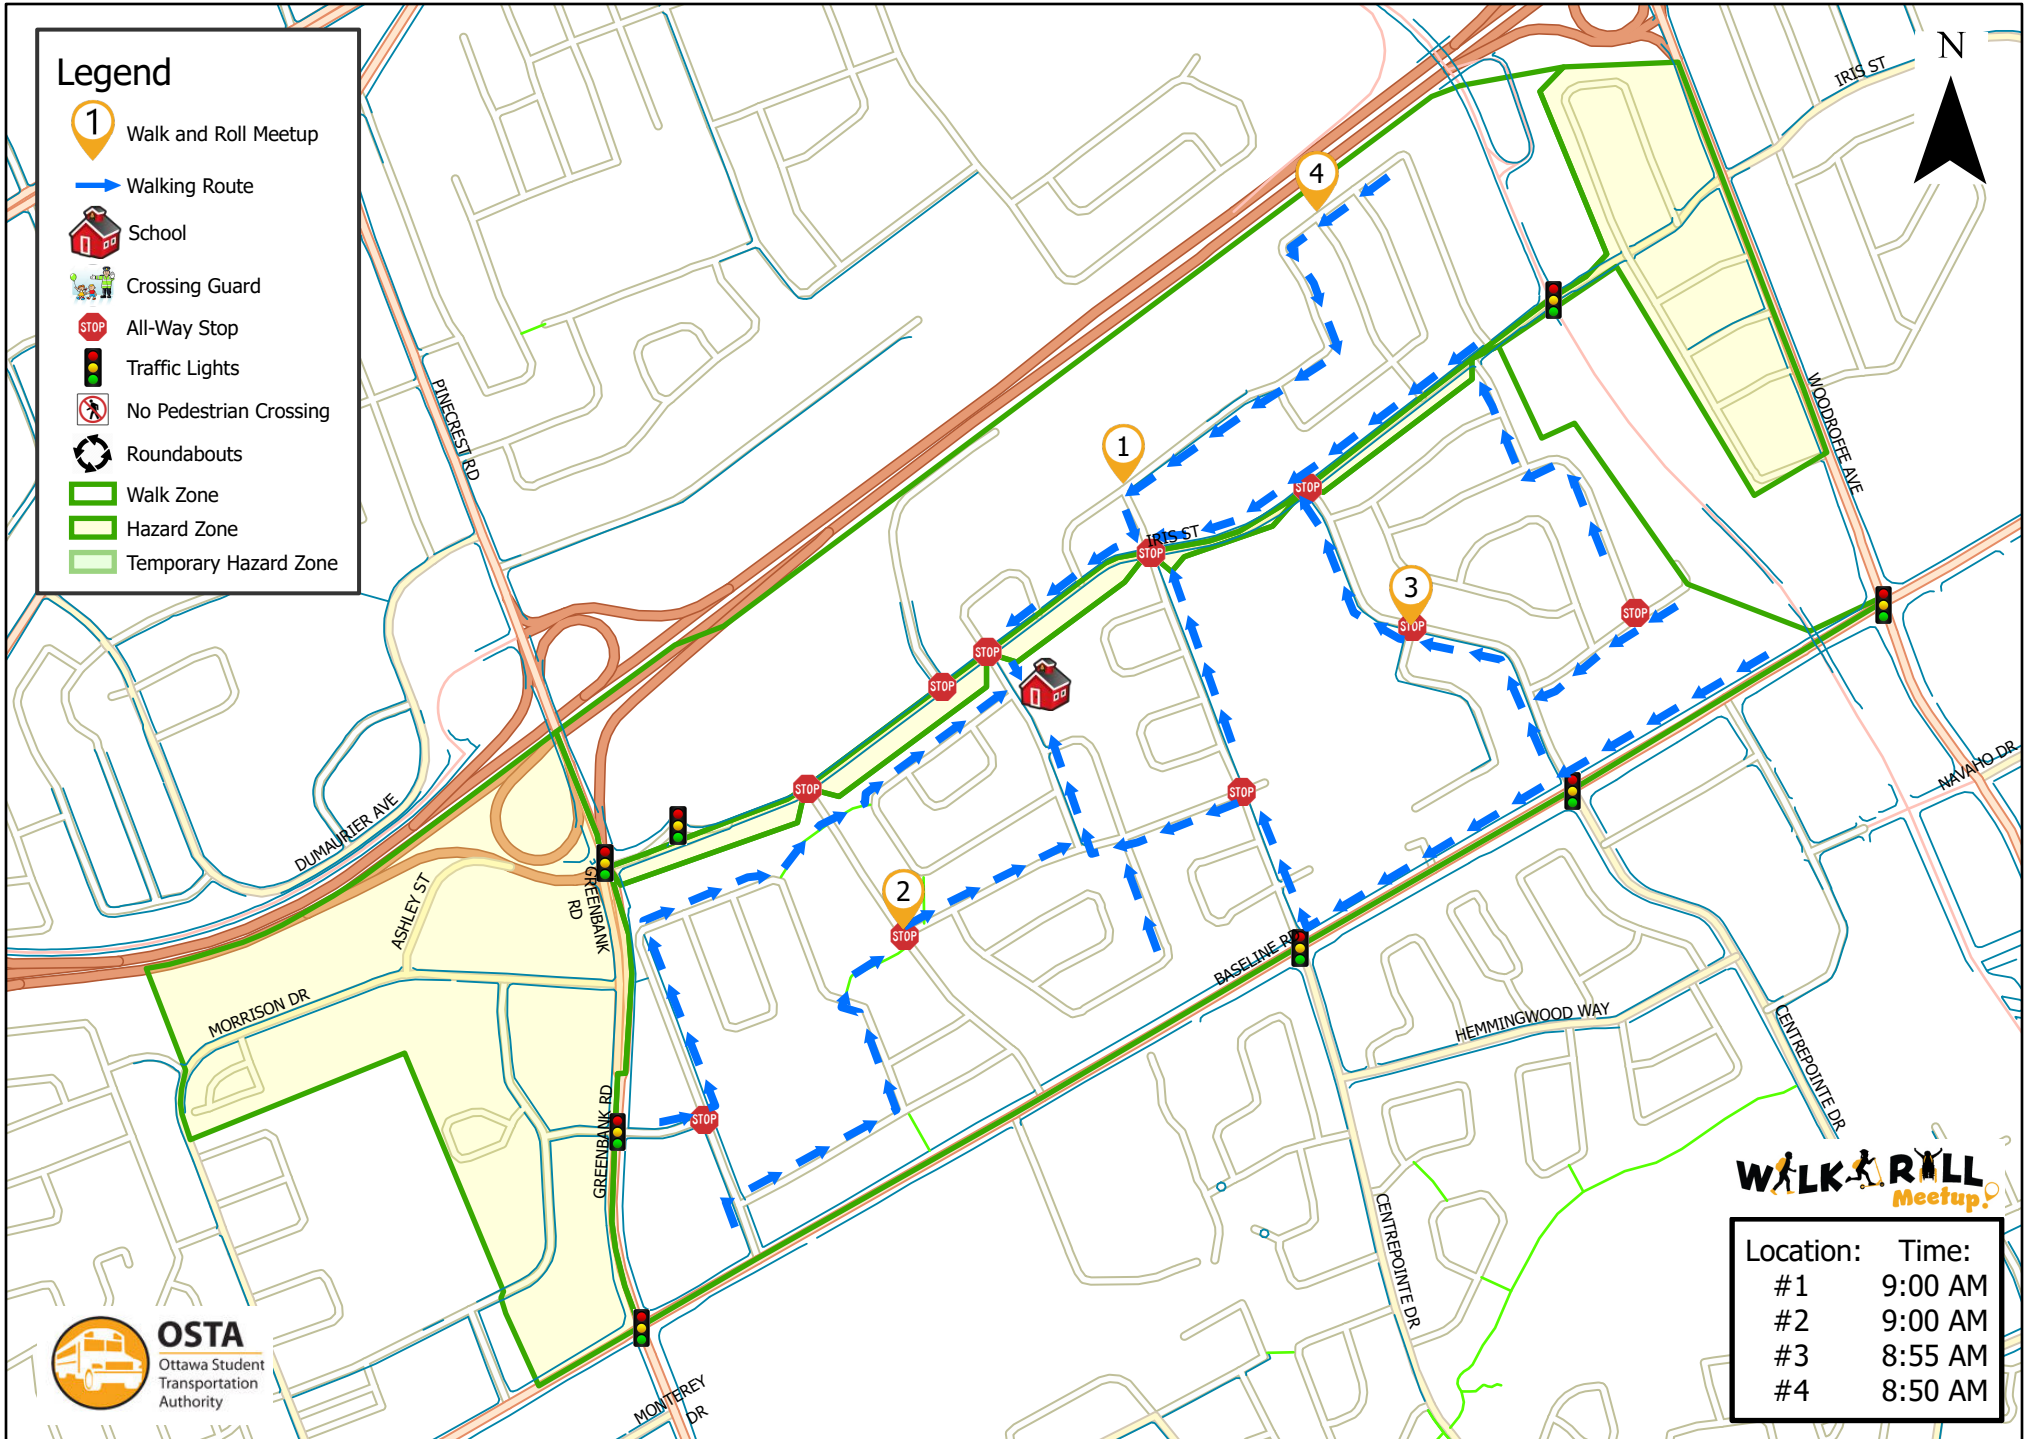

Our Lady of Victory School

This map is intended for information purposes only. Ottawa Student Transportation Authority assumes no responsibility for people using these routes.