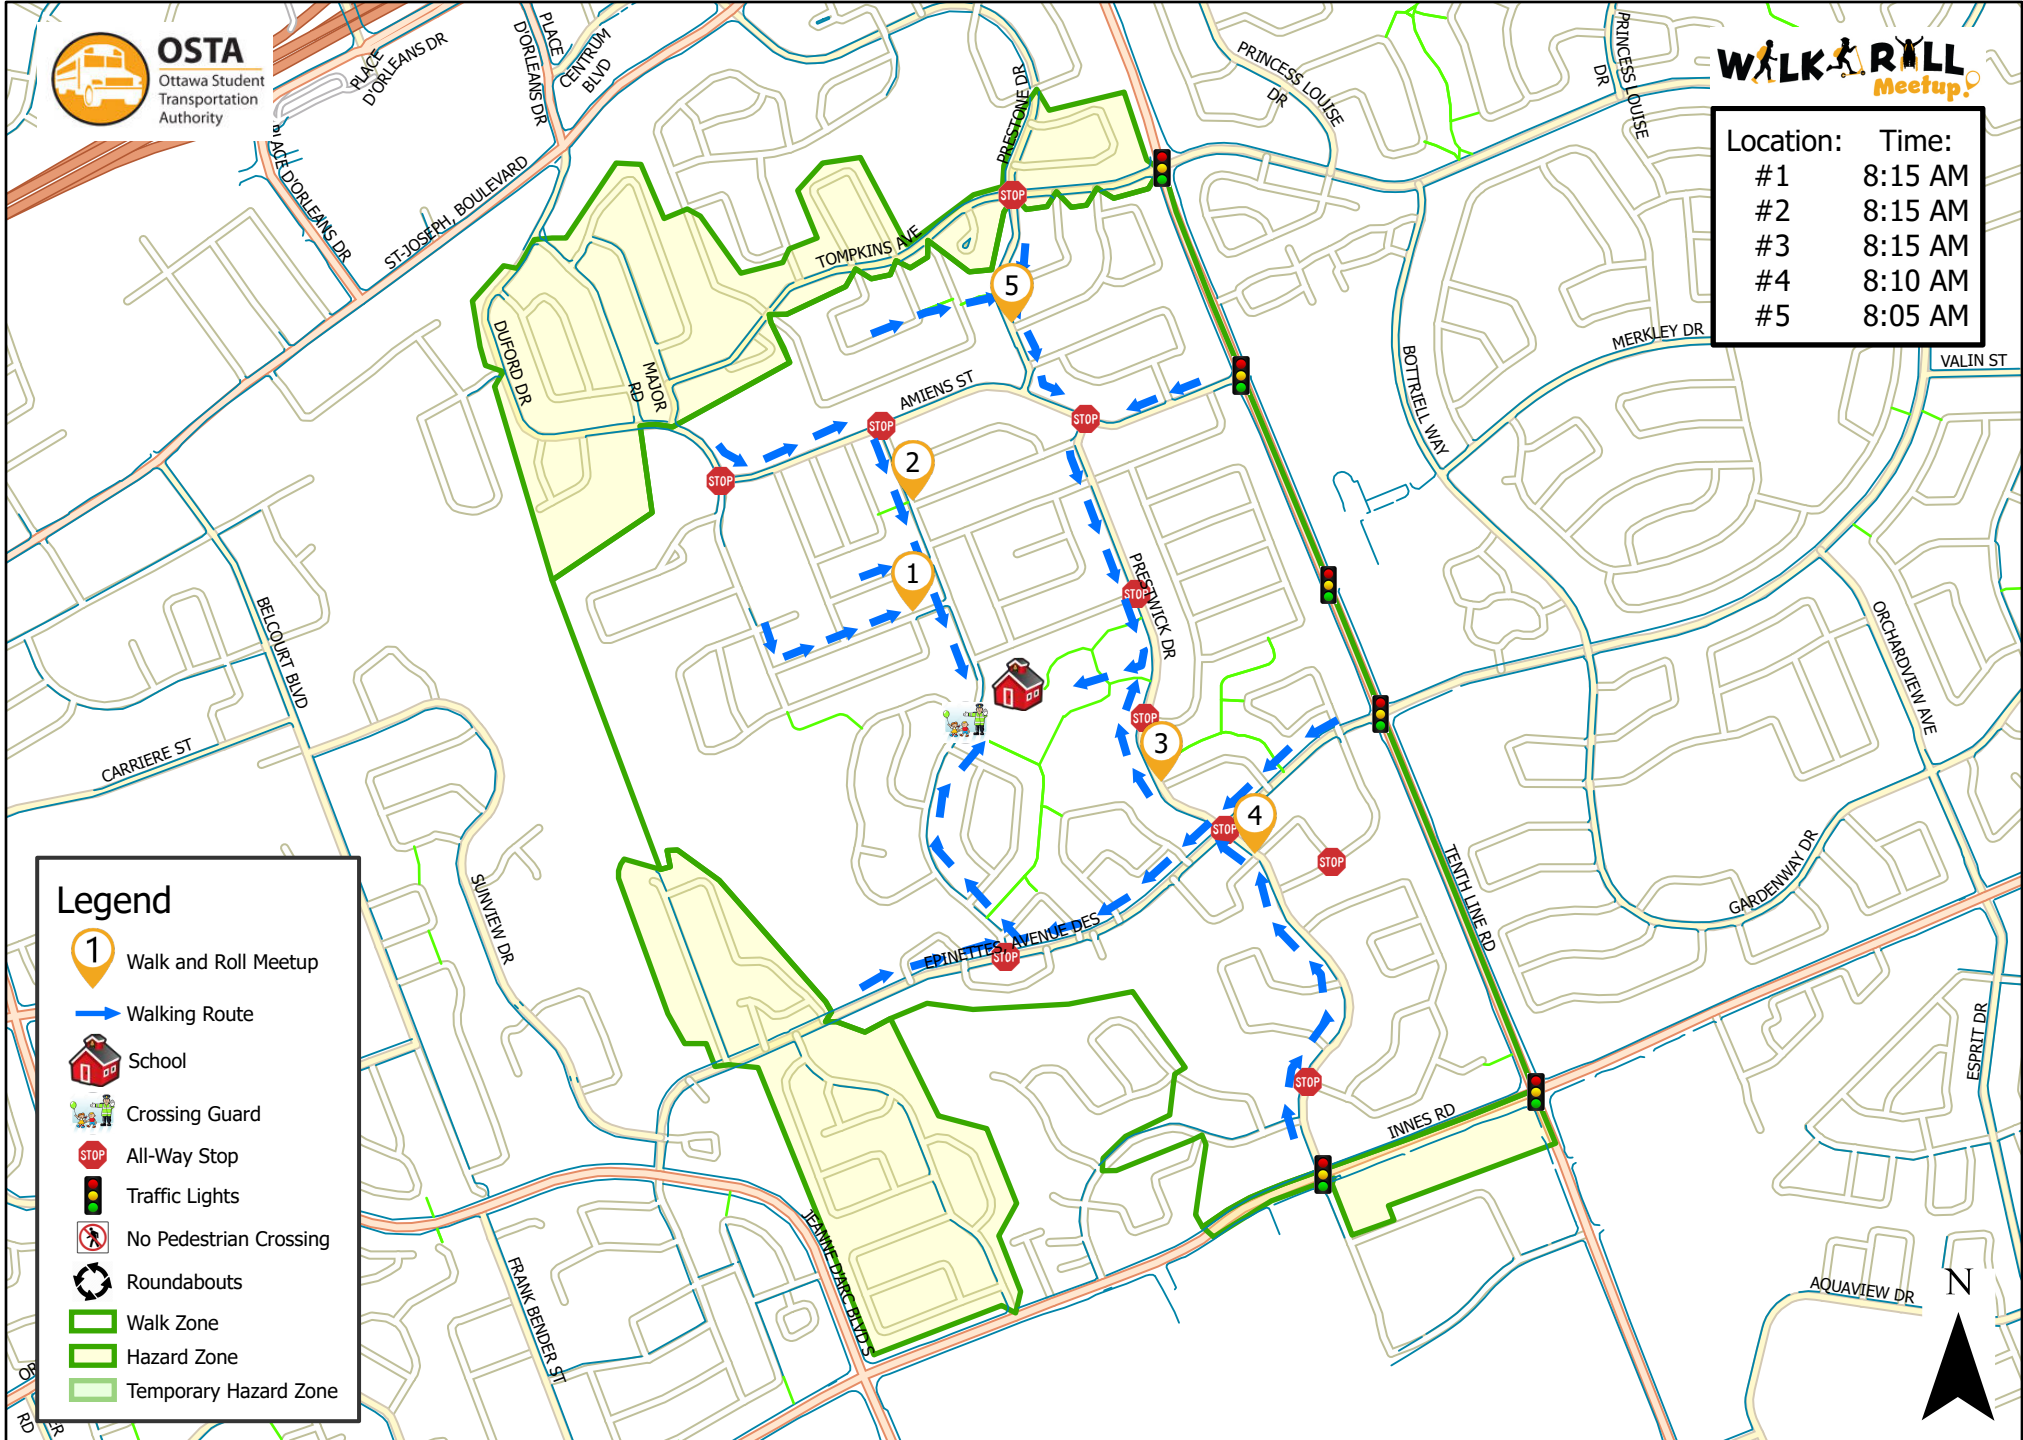

# Our Lady of Wisdom School

Location:	Time:
#1	8:15 AM
#2	8:15 AM
#3	8:15 AM
#4	8:10 AM
#5	8:05 AM

**Legend**

- Walk and Roll Meetup
- Walking Route
- School
- Crossing Guard
- All-Way Stop
- Traffic Lights
- No Pedestrian Crossing
- Roundabouts
- Walk Zone
- Hazard Zone
- Temporary Hazard Zone

This map is intended for information purposes only. Ottawa Student Transportation Authority assumes no responsibility for people using these routes.