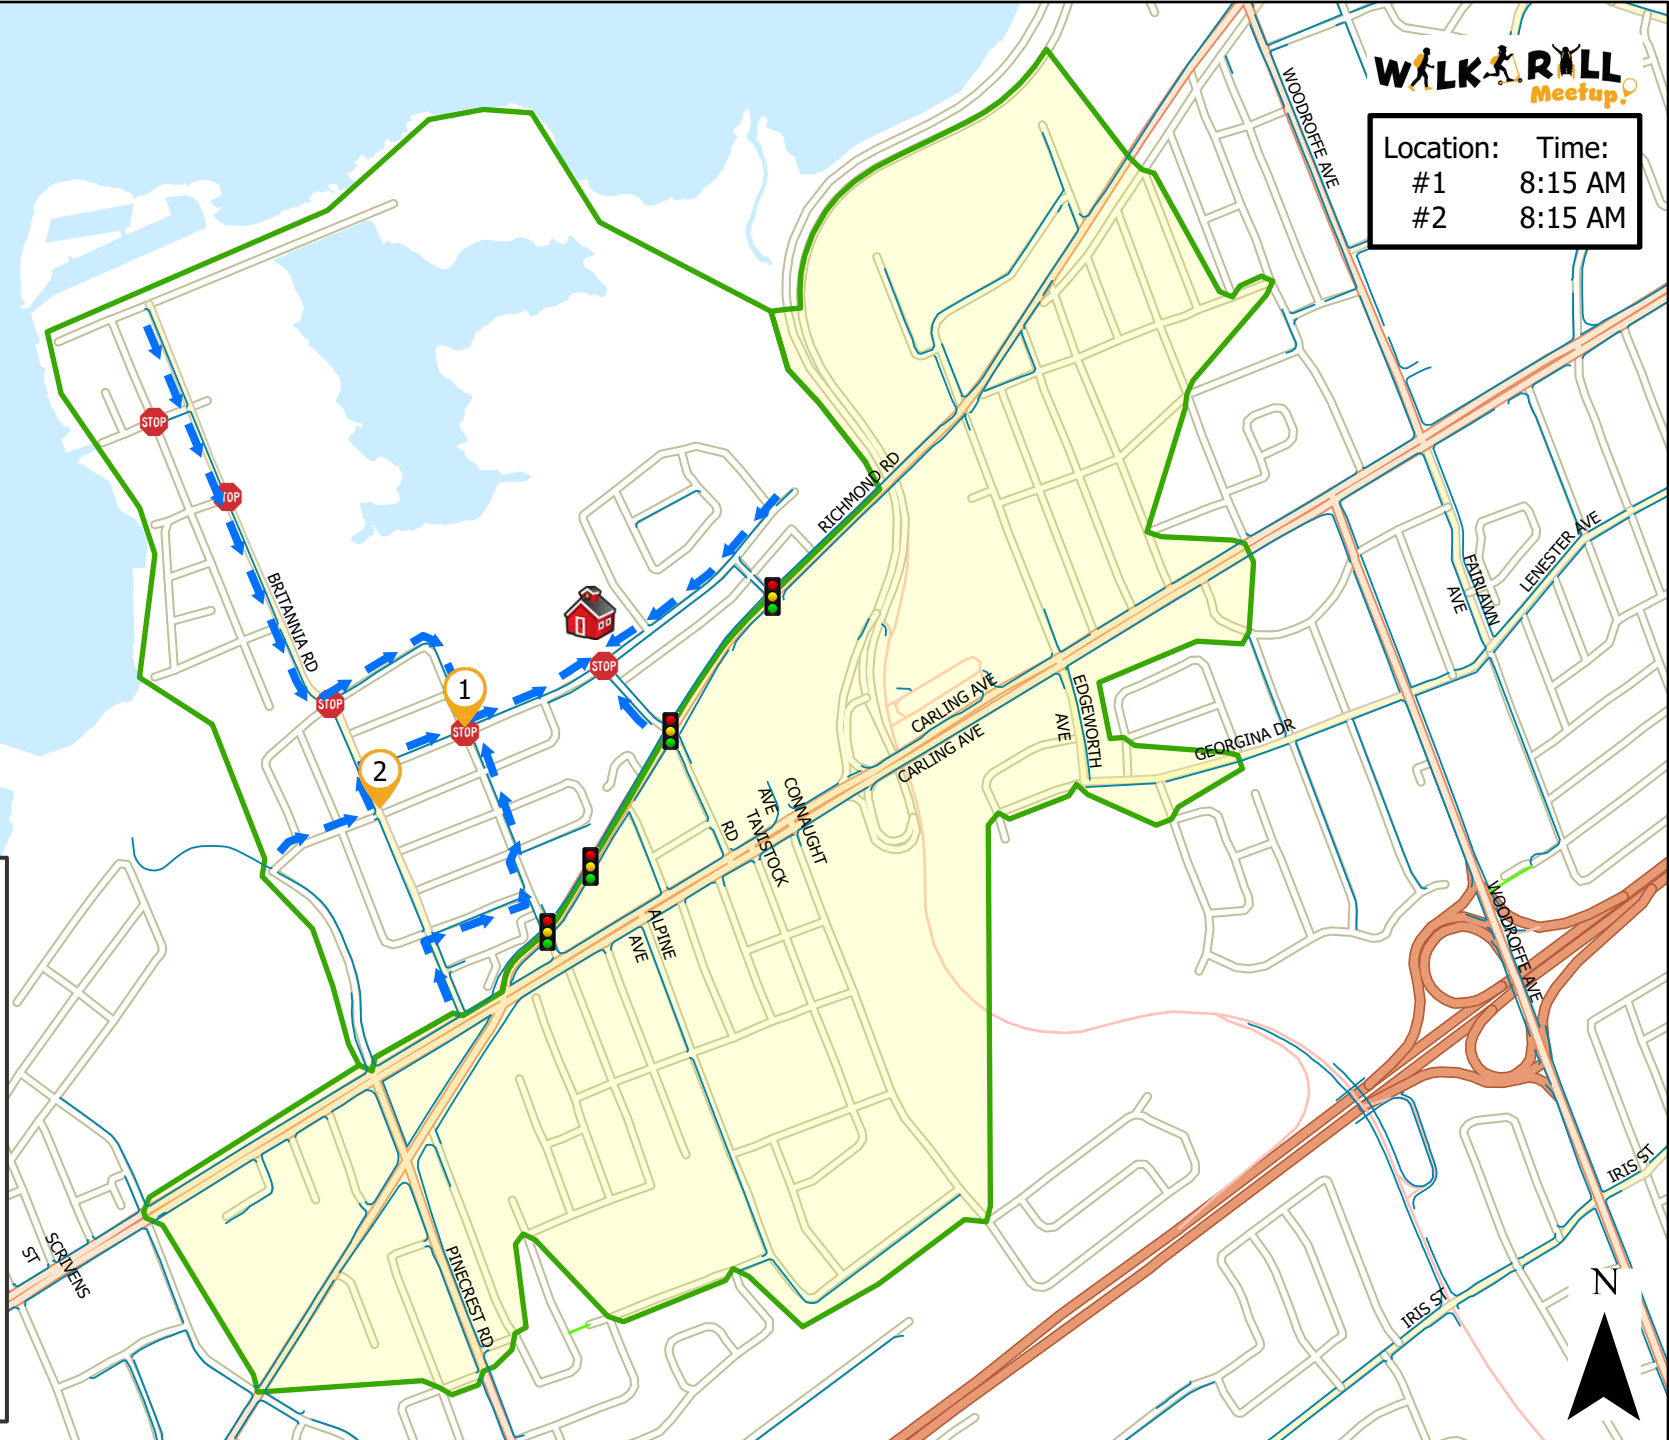

Regina Street Public School

Location:	Time:
#1	8:15 AM
#2	8:15 AM

Legend

- Walk and Roll Meetup
- Walking Route
- School
- Crossing Guard
- All-Way Stop
- Traffic Lights
- No Pedestrian Crossing
- Roundabouts
- Walk Zone
- Hazard Zone
- Temporary Hazard Zone

This map is intended for information purposes only. Ottawa Student Transportation Authority assumes no responsibility for people using these routes.