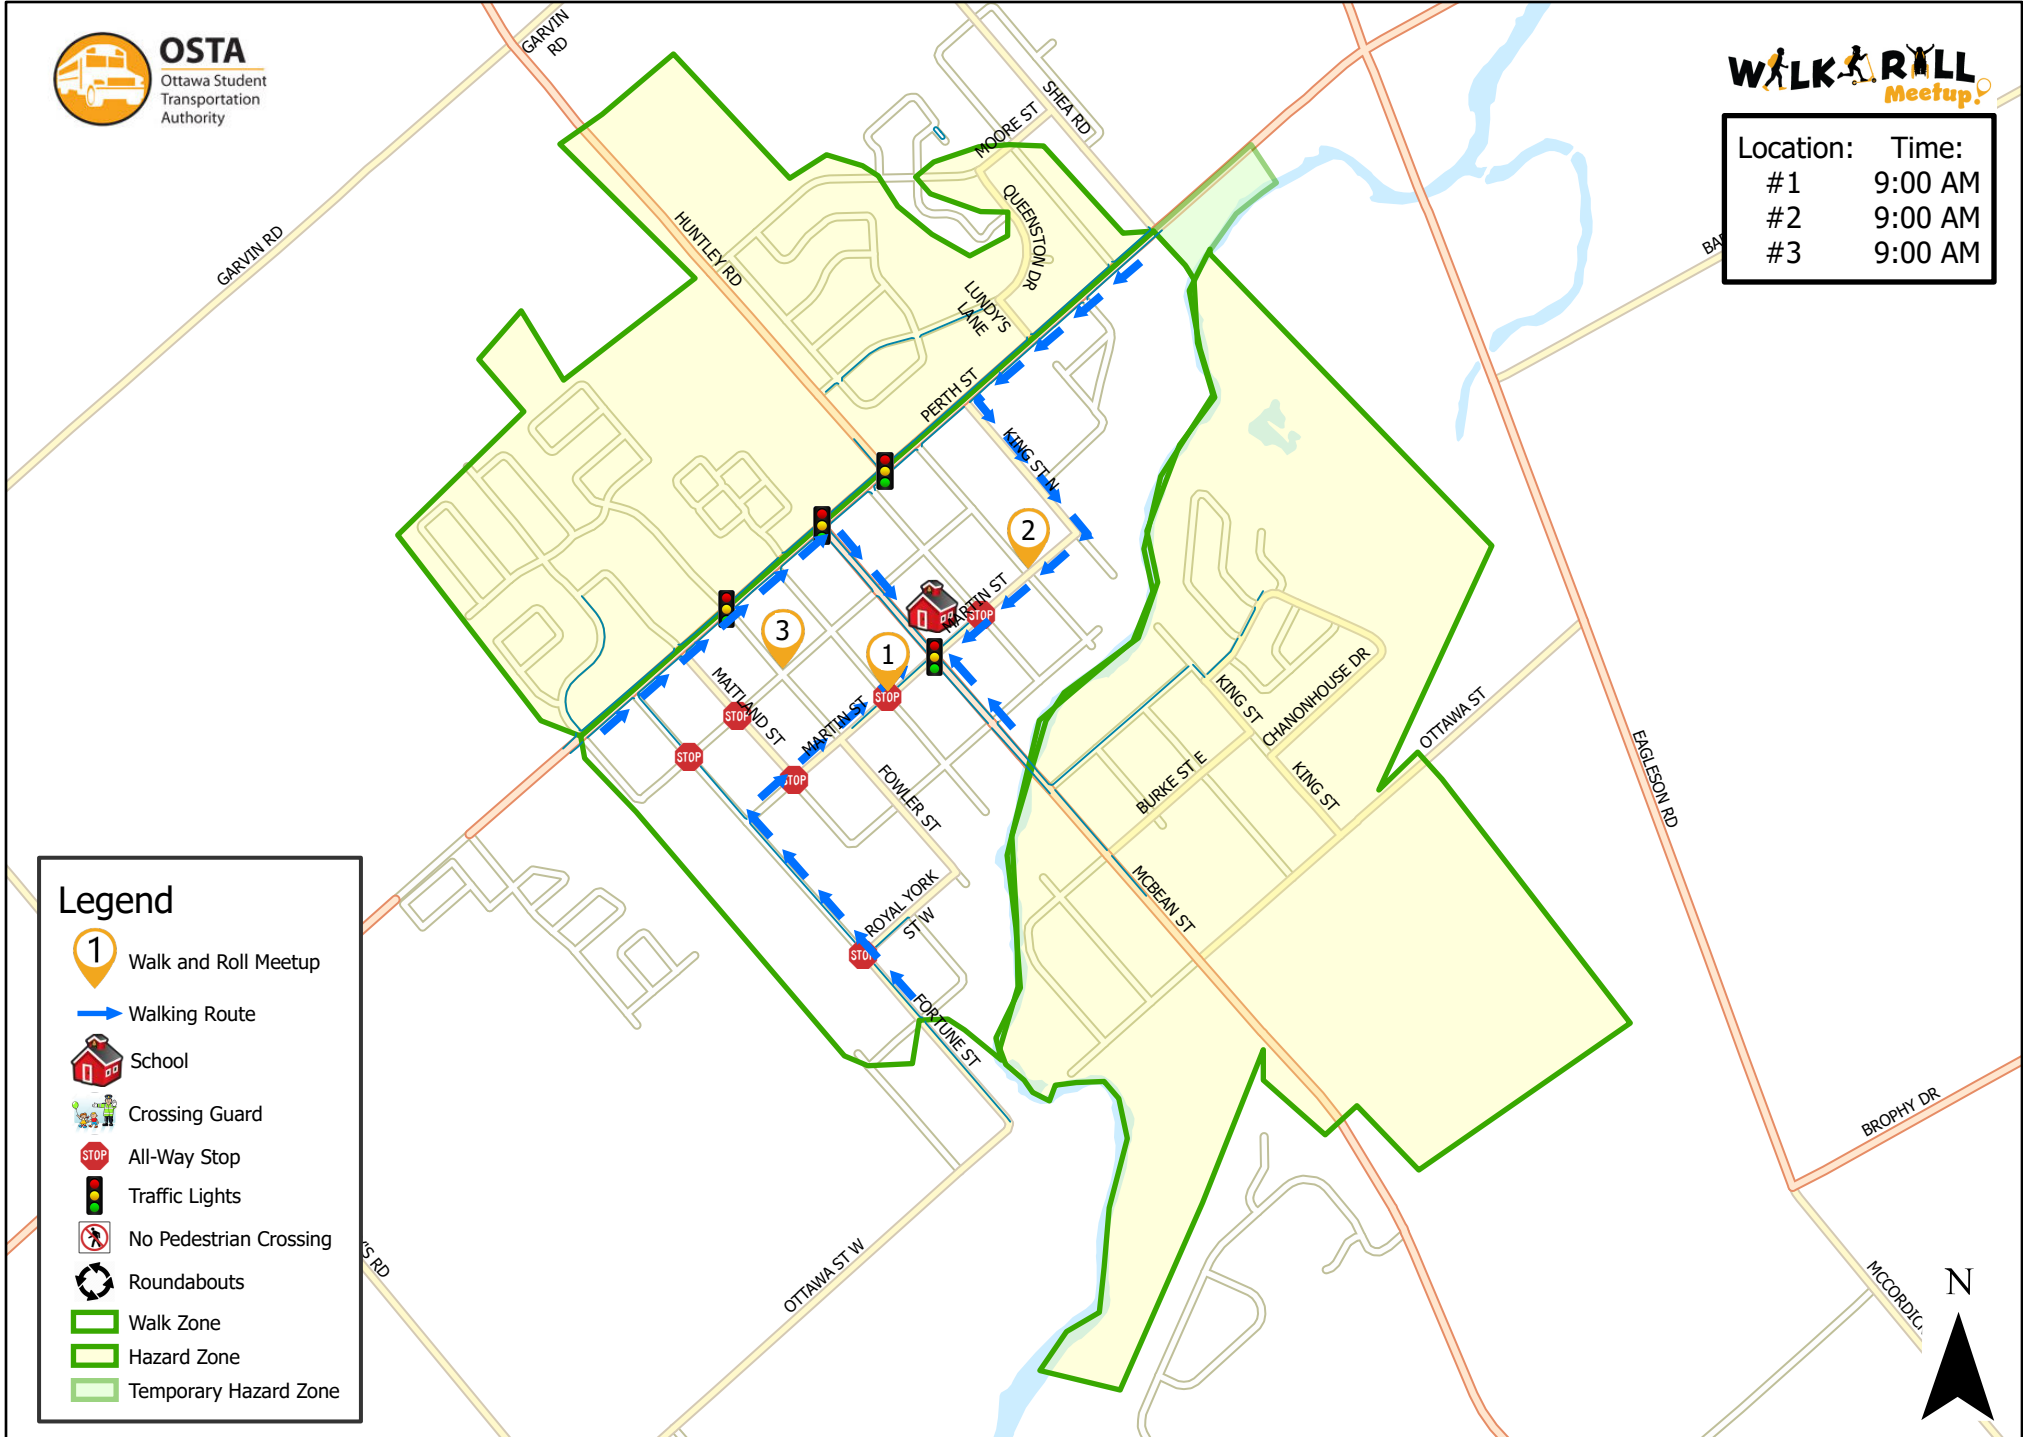

Richmond Public School

Location:	Time:
#1	9:00 AM
#2	9:00 AM
#3	9:00 AM

Legend

- Walk and Roll Meetup
- Walking Route
- School
- Crossing Guard
- All-Way Stop
- Traffic Lights
- No Pedestrian Crossing
- Roundabouts
- Walk Zone
- Hazard Zone
- Temporary Hazard Zone

This map is intended for information purposes only. Ottawa Student Transportation Authority assumes no responsibility for people using these routes.